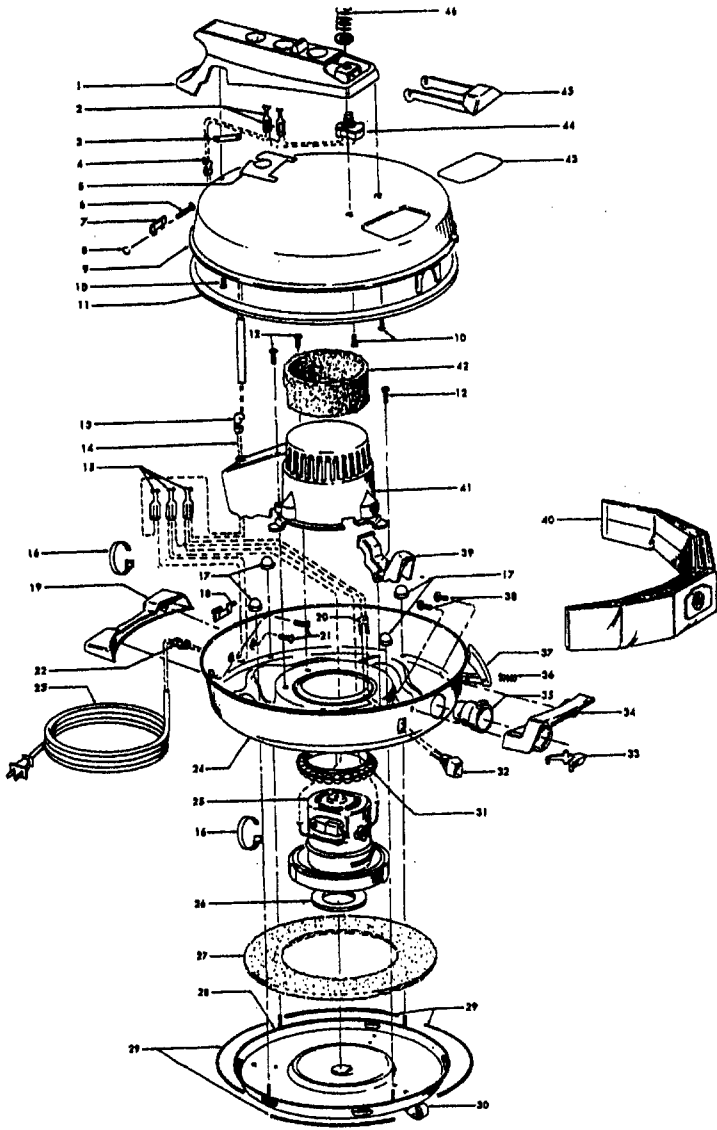

Agitator

Ref. No.	Part No.	Description
	48438189 A, C	Power Nozzle - LS - S3189, S3193, S3213
	48438057 D	Power Nozzle - MX - 4.5' Cord - S3245
	48438189 F	Power Nozzle - LZ - S3211, S3261, S3263, S3263-036, S3263-060, S3403, S3403-022
	48438190 G, J	Power Nozzle - LZ - S3209, S3419, S3425, S3425-022, S3425-032, S3425-060, S3403-022
	48438058 H +	Power Nozzle - LZ - 4.5' Cord
1	46321005	Attachment Cord 4.5'- AG
	46321088	Cord - AG - 3.5
2	42252059 A, C, D, E, F, G, H	Body - LS
	42252174 I, J	Body - AAP
	51375042 A, B, C +	Nameplate
	52125095 F +	Nameplate
	52125088 G	Nameplate
	52125107 H +	Nameplate
	52125113 I	Nameplate
	52125096 J	Nameplate
3	48416009	Agitator
2	163768	Strain Relief
5	34663003	Bracket
6	43482024	Nozzle Connector - LZ
7	12227	Insulated Terminal (2 Wire)
8	34112005	* Seal
9	34337003	* Seal
10	21447041	* Screw
11	32175025	Wheel - AG
12	31523005	Wheel Shaft
13	42246120	Base Plate
14	21447007	* Screw
15	34337004	* Seal
16	42256090	+ Duct Cover
17	34123015	* Duct Cover Seal
18	35276001	* Detent Spring
19	43177073	Motor
20	35271001	Bracket - LH
21	38528011	Belt

Ref. No.	Part No.	Description
	48416009	Agitator
1	41435018	Thread Guard
2	43267002	Bearing
3	21347003	* Spring Washer
4	36422001	End
5	48445017	Agitator Brush
6	160070	Shaft
8	38537002	End Pulley
9	41435021	Thread Guard

Ref. No.	Part No.	Description
1	12022	Field Bolt
2	21429406	* Screw
3	168038	Brush Carrier
4	168506-	Brush Holder
5	167679	Carbon Brush
6	27666551	* Terminal
7	38353004	Spring
8	169706	Motor Housing - Upper
9	44765106	Armature
10	45311018	+ Field - 2 Speed - 3.7
	45311022	+ Field - 1 Speed - 3.7
11	167721FW	Spring
12	41823001	Motor Housing - Lower
13	169702BZ	+ Bushing
14	167695EF	Nut
15	21312774	+ Washer
16	43566006	+ Fan
17	31732003	Spacer
18	169712	+ Interstage
19	33426001	Nut
20	37218005	Diffuser
21	34786002	Spring Clip
22	169713FW	Mounting Plate
23	31148002	Spacer
25	168506	Brush Carrier Assm.