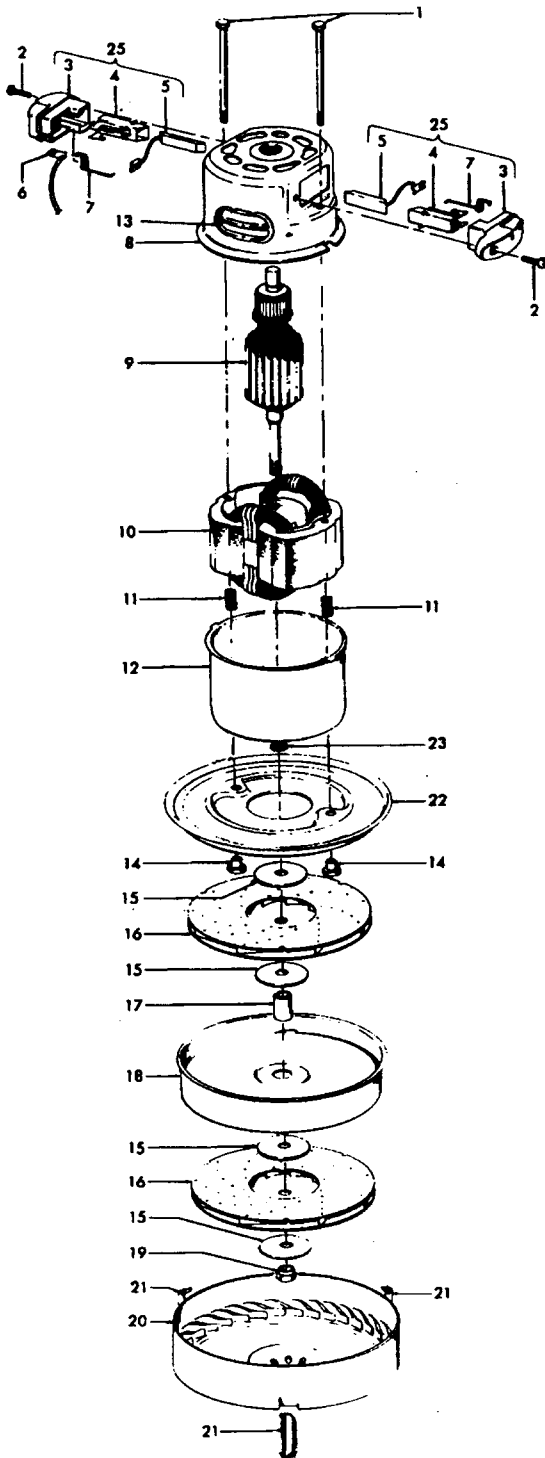

Celebrity Motor

Motor - 1 Speed - 43577074 (3.7) Motor - 2 Speed - 43577093 (3.7)

43577093 Motor Comp. - S3153, S3141
43577074 + Motor Comp. - S3059, S3059-030, S3061, S3061-030, S3077, S3139, S3139-035, S3173, S3217, S3219, S3233

Ref. No.	Part No.	Description
1	12022	Field Bolt
2	21429406	* Screw
3	168038	Brush Carrier
4	168506-	Brush Holder
5	167679	Carbon Brush
6	27666551	* Terminal
7	38353004	Spring
8	169706	Motor Housing - Upper
9	44765106	Armature
10	45311018	+ Field - 2 Speed - 3.7
	45311022	+ Field - 1 Speed - 3.7
11	167721FW	Spring
12	41823001	Motor Housing - Lower
13	169702BZ	+ Bushing
14	167695EF	Nut
15	21312774	+ Washer
16	43566006	+ Fan
17	31732003	Spacer
18	169712	+ Interstage
19	33426001	Nut
20	37218005	Diffuser
21	34786002	Spring Clip
22	169713FW	Mounting Plate
23	31148002	Spacer
25	168506	Brush Carrier Assm.