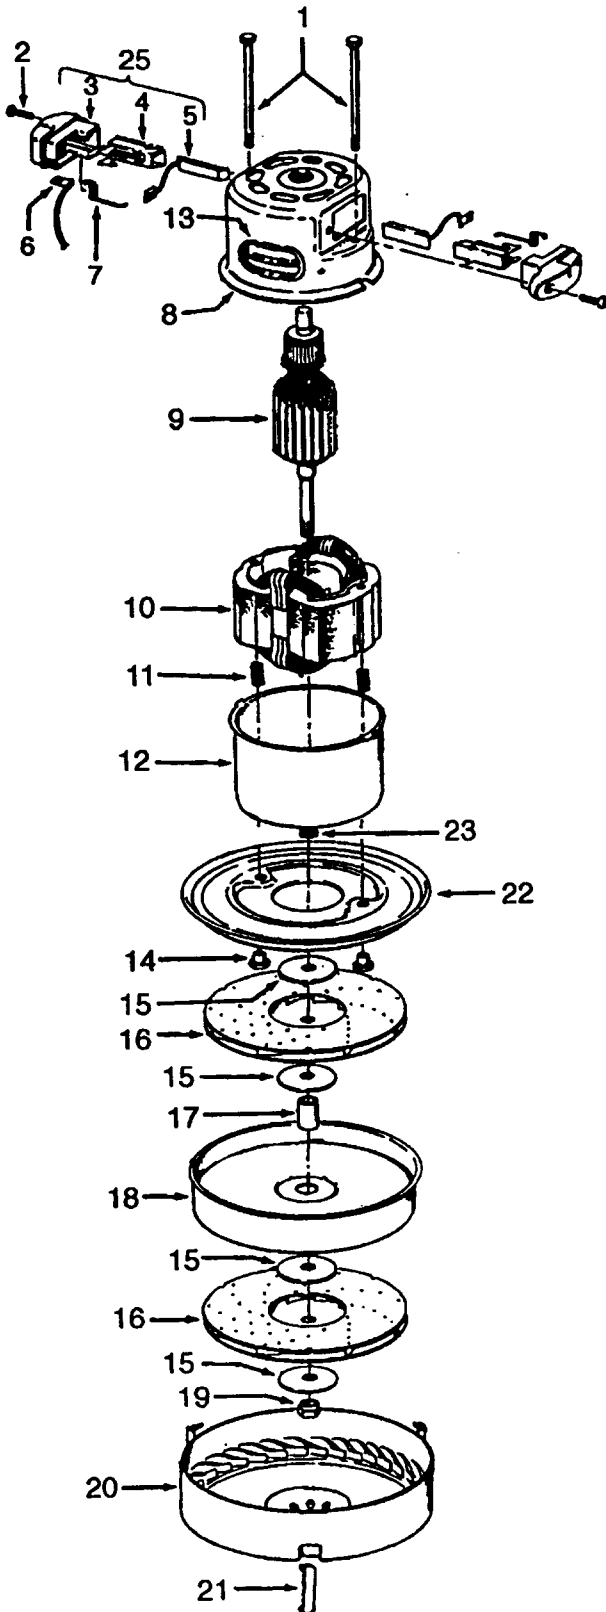

Celebrity Motor

Models S3129, S3137, S3171, S3187, S3193, S3195, S3199, S3201, S3219, S3237, S3239

Motor - 2 Speed 43577093 (3.7)
Motor - 43577101 (2.6)

Ref. No.	Part No.	Description
	43577101	Motor - (2.6) S3129, S3137, S3171, S3187, S3193, S3195, S3219
	43577093	Motor Comp. - (3.7) S3199, S3201, S3237, S3239
1	12022	Field Bolt
2	21429406	* Screw
3	168038	Brush Carrier
4	168506--	Brush Holder
5	167679	Carbon Brush
6	27666551	* Terminal
7	38353004	Spring
8	169706	Motor Housing - Upper
9	44765078	Armature (2.6)
	44765106	Armature (3.7)
10	45311017	+ Field Coll (2.6)
	45311018	+ Field Coll (3.7) 2-Speed
11	167721FW	Spring (3.7)
	38311016	+ Spring (2.6)
12	41823001	Motor Housing - Lower
13	169702BZ	+ Bushing
14	167695EF	Nut
15	21312774	+ Washer
16	43566006	+ Fan
17	31732003	Spacer
18	169712	+ Interstage
19	33426001	Nut
20	37218005	Diffuser
21	34786002	Spring Clip
22	169713FW	Mounting Plate
23	31148002	Spacer
25	168506	Brush Carrier Assm.