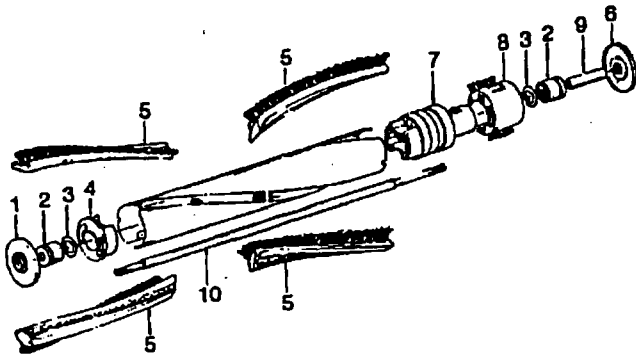

Ref. No.	Part No.	Description
1	46321005	Attachment Cord
2	36231110	+ Furniture Guard - LT - S3199
	36231096	Furniture Guard - MY - S3201, S3219, S3233
3	48416030	Agitator - 4B
4	163768	Strain Relief
5	21447041	* Screw
6	27479307	* Wire Tie
7	36131020	Retainer Housing - S3201, S3219, S3233
	36131024	Retainer Housing - MT - S3199
8	43461021	Nozzle Connector - AG
9	34112005	* Seal
10	34337003	* Seal
11	47171009	+ Lamp Socket
12	48969	* Wire Nut
14	42256098	Duct Cover
15	34123017	* Seal
16	35276001	* Detent Spring
17	32175025	Wheel - AG
18	31523005	Wheel Shaft
19	32761001	Wheel
20	31522004	Wheel Shaft
21	21447007	* Screw
22	42246121	Base Plate (Inc. items 17, 18, 19, 20, 23)
23	34337004	* Lower Seal
	34378010	* Upper Seal
24	51371010	+ Indicator Nameplate - S3201, S3219, S3233
	51865018	Indicator Nameplate - S3199
25	36218005	Grommet
26	27317307	Lamp-15
27	43177073	Motor
28	39382013	+ Indicator Lens
29	27666702	* Terminal
30	37258082	Shield
31	281770KD	Switch
32	51151053	Indicator
33	34361001	Switch Actuator
34	42262032	Housing
35	36131017	* Retainer
36	38353007	Torsion Spring
37	31523006	Pivot Pin
38	38458002	* Depressor
39	38433066	Switch Pedal - S3199
	38433044	Switch Pedal - MY - S3201, S3219, S3233
40	38528011	Belt
41	42252189	Nozzle Body - AG - S3199
	42252057	Nozzle Body - LB - S3201, S3219, S3233
42	51375041	Nameplate - S3199
	52125092	Nameplate - S3201, S3219
43	39383060	Lens - KC
44	43457037	Swivel Tube - AG - S3201, S3219, S3233, S3199
	48438056	Power Nozzle - MT - S3199
	48438055	Power Nozzle - S3201, S3219, S3233

Ref. No.	Part No.	Description
1	48495AY	Thread Guard
2	43267002	Bearing
3	21347003	Washer
4	41435023	End
5	48445017	Agitator Brush
6	41435018	Thread Guard
7	38537008	End Pulley
	48418001	Brush Ring
8	48418001	Brush Ring
9	31722019	Spacer
10	32724005	Shaft
	48416030	Agitator Comp.- S3195, S3195-030, S3199, S3201, S3219, S3233, S3237, S3239, S3265, S3269, S3271