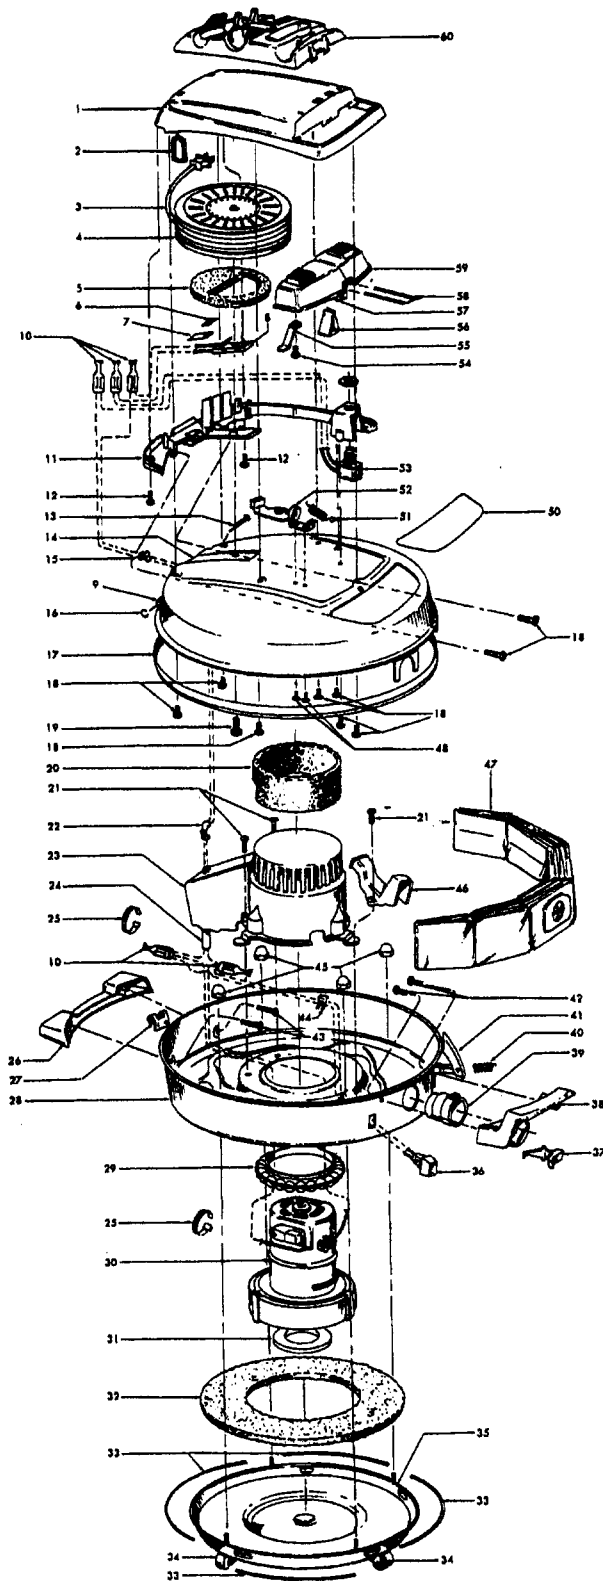

Ref. No.	Part No.	Description
1	46321005	Attachment Cord
2	36231110	+ Furniture Guard - LT - S3199
	36231096	Furniture Guard - MY - S3201, S3219, S3233
3	48416030	Agitator - 4B
4	163768	Strain Relief
5	21447041	* Screw
6	27479307	* Wire Tie
7	36131020	Retainer Housing - S3201, S3219, S3233
	36131024	Retainer Housing - MT - S3199
8	43461021	Nozzle Connector - AG
9	34112005	* Seal
10	34337003	* Seal
11	47171009	+ Lamp Socket
12	48969	* Wire Nut
14	42256098	Duct Cover
15	34123017	* Seal
16	35276001	* Detent Spring
17	32175025	Wheel - AG
18	31523005	Wheel Shaft
19	32761001	Wheel
20	31522004	Wheel Shaft
21	21447007	* Screw
22	42246121	Base Plate (Inc. items 17, 18, 19, 20, 23)
23	34337004	* Lower Seal
	34378010	* Upper Seal
24	51371010	+ Indicator Nameplate - S3201, S3219, S3233
	51865018	Indicator Nameplate - S3199
25	36218005	Grommet
26	27317307	Lamp-15
27	43177073	Motor
28	39382013	+ Indicator Lens
29	27666702	* Terminal
30	37258082	Shield
31	281770KD	Switch
32	51151053	Indicator
33	34361001	Switch Actuator
34	42262032	Housing
35	36131017	* Retainer
36	38353007	Torsion Spring
37	31523006	Pivot Pin
38	38458002	* Depressor
39	38433066	Switch Pedal - S3199
	38433044	Switch Pedal - MY - S3201, S3219, S3233
40	38528011	Belt
41	42252189	Nozzle Body - AG - S3199
	42252057	Nozzle Body - LB - S3201, S3219, S3233
42	51375041	Nameplate - S3199
	52125092	Nameplate - S3201, S3219
43	39383060	Lens - KC
44	43457037	Swivel Tube - AG - S3201, S3219, S3233, S3199
	48438056	Power Nozzle - MT - S3199
	48438055	Power Nozzle - S3201, S3219, S3233

Ref. No.	Part No.	Description
1	48495AY	Thread Guard
2	43267002	Bearing
3	21347003	Washer
4	41435023	End
5	48445017	Agitator Brush
6	41435018	Thread Guard
7	38537008	End Pulley
	48418001	Brush Ring
8	48418001	Brush Ring
9	31722019	Spacer
10	32724005	Shaft
	48416030	Agitator Comp.- S3195, S3195-030, S3199, S3201, S3219, S3233, S3237, S3239, S3265, S3269, S3271