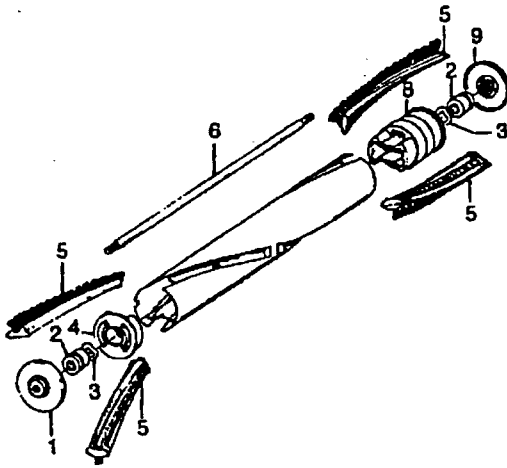

Agitator

Models S3181, S3189, S3191, S3193, S3195, S3195-030
S3199, S3201, S3209, S3211, S3213, S3217, S3219,
S3233, S3237, S3239, S3245, S3261, S3263, S3265
S3269, S3271, S3403, S3425, S3425-030

Ref. No.	Part No.	Description
1	41435018	Thread Guard
2	43267002	Bearing
3	21347003	Washer
4	36422001	End
	41435023	End - S3425-060
5	48445017	Agitator Brush
6	160070	Shaft
8	38537002	End Pulley
9	41435021	Thread Guard
	48416009	Agitator - S3181, S3189, S3191, S3193, S3217, S3209, S3211, S3213, S3245, S3261, S3263, S3403, S3425-060