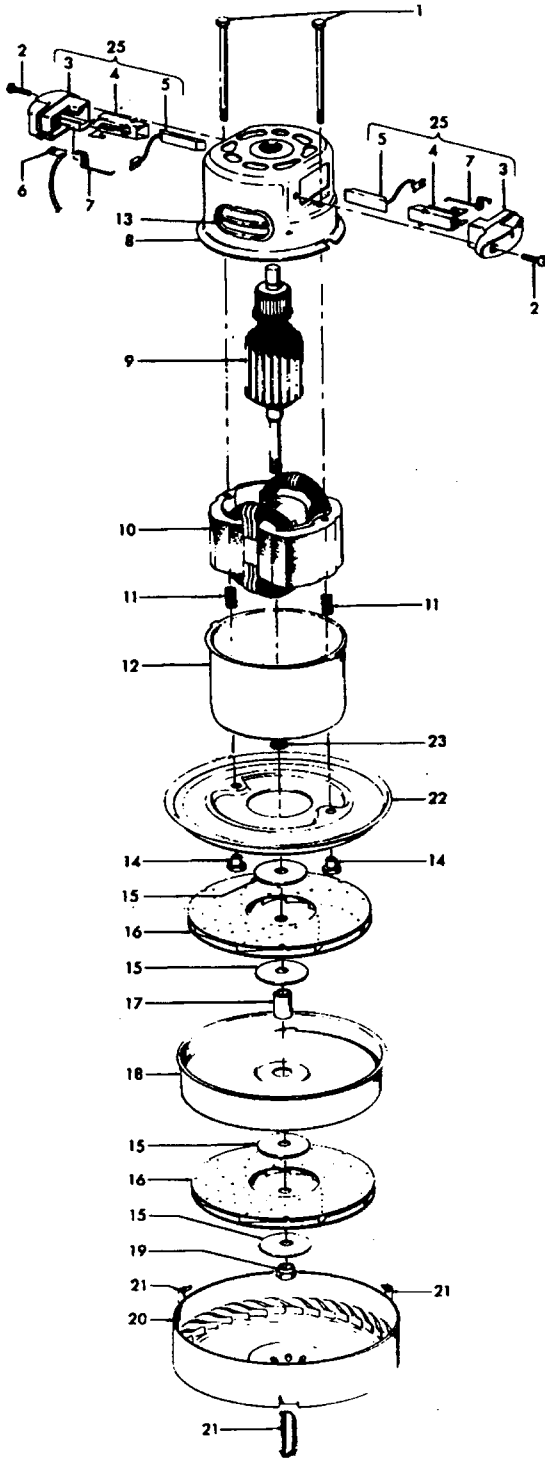

Celebrity Motor

Motor - 1 Speed - 43577074 (3.7) Motor - 2 Speed - 43577093 (3.7)

43577093 Motor Comp. - S3153, S3141
43577074 + Motor Comp. - S3059, S3059-030, S3061, S3061-030, S3077, S3139, S3139-035, S3173, S3217, S3219, S3233

Ref. No.	Part No.	Description
1	12022	Field Bolt
2	21429406	* Screw
3	168038	Brush Carrier
4	168506-	Brush Holder
5	167679	Carbon Brush
6	27666551	* Terminal
7	38353004	Spring
8	169706	Motor Housing - Upper
9	44765106	Armature
10	45311018	+ Field - 2 Speed - 3.7
	45311022	+ Field - 1 Speed - 3.7
11	167721FW	Spring
12	41823001	Motor Housing - Lower
13	169702BZ	+ Bushing
14	167695EF	Nut
15	21312774	+ Washer
16	43566006	+ Fan
17	31732003	Spacer
18	169712	+ Interstage
19	33426001	Nut
20	37218005	Diffuser
21	34786002	Spring Clip
22	169713FW	Mounting Plate
23	31148002	Spacer
25	168506	Brush Carrier Assm.