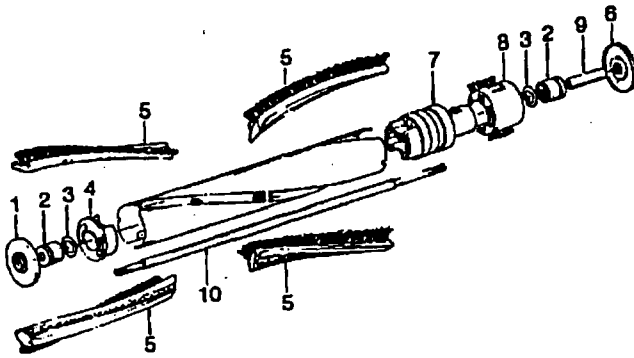

Ref. No.	Part No.	Description
1	46321005	Attachment Cord
2	36231110	+ Furniture Guard - LT - S3199
	36231096	Furniture Guard - MY - S3201, S3219, S3233
3	48416030	Agitator - 4B
4	163768	Strain Relief
5	21447041	* Screw
6	27479307	* Wire Tie
7	36131020	Retainer Housing - S3201, S3219, S3233
	36131024	Retainer Housing - MT - S3199
8	43461021	Nozzle Connector - AG
9	34112005	* Seal
10	34337003	* Seal
11	47171009	+ Lamp Socket
12	48969	* Wire Nut
14	42256098	Duct Cover
15	34123017	* Seal
16	35276001	* Detent Spring
17	32175025	Wheel - AG
18	31523005	Wheel Shaft
19	32761001	Wheel
20	31522004	Wheel Shaft
21	21447007	* Screw
22	42246121	Base Plate (Inc. items 17, 18, 19, 20, 23)
23	34337004	* Lower Seal
	34378010	* Upper Seal
24	51371010	+ Indicator Nameplate - S3201, S3219, S3233
	51865018	Indicator Nameplate - S3199
25	36218005	Grommet
26	27317307	Lamp-15
27	43177073	Motor
28	39382013	+ Indicator Lens
29	27666702	* Terminal
30	37258082	Shield
31	281770KD	Switch
32	51151053	Indicator
33	34361001	Switch Actuator
34	42262032	Housing
35	36131017	* Retainer
36	38353007	Torsion Spring
37	31523006	Pivot Pin
38	38458002	* Depressor
39	38433066	Switch Pedal - S3199
	38433044	Switch Pedal - MY - S3201, S3219, S3233
40	38528011	Belt
41	42252189	Nozzle Body - AG - S3199
	42252057	Nozzle Body - LB - S3201, S3219, S3233
42	51375041	Nameplate - S3199
	52125092	Nameplate - S3201, S3219
43	39383060	Lens - KC
44	43457037	Swivel Tube - AG - S3201, S3219, S3233, S3199
	48438056	Power Nozzle - MT - S3199
	48438055	Power Nozzle - S3201, S3219, S3233

Ref. No.	Part No.	Description
1	48495AY	Thread Guard
2	43267002	Bearing
3	21347003	Washer
4	41435023	End
5	48445017	Agitator Brush
6	41435018	Thread Guard
7	38537008	End Pulley
	48418001	Brush Ring
8	48418001	Brush Ring
9	31722019	Spacer
10	32724005	Shaft
	48416030	Agitator Comp.- S3195, S3195-030, S3199, S3201, S3219, S3233, S3237, S3239, S3265, S3269, S3271