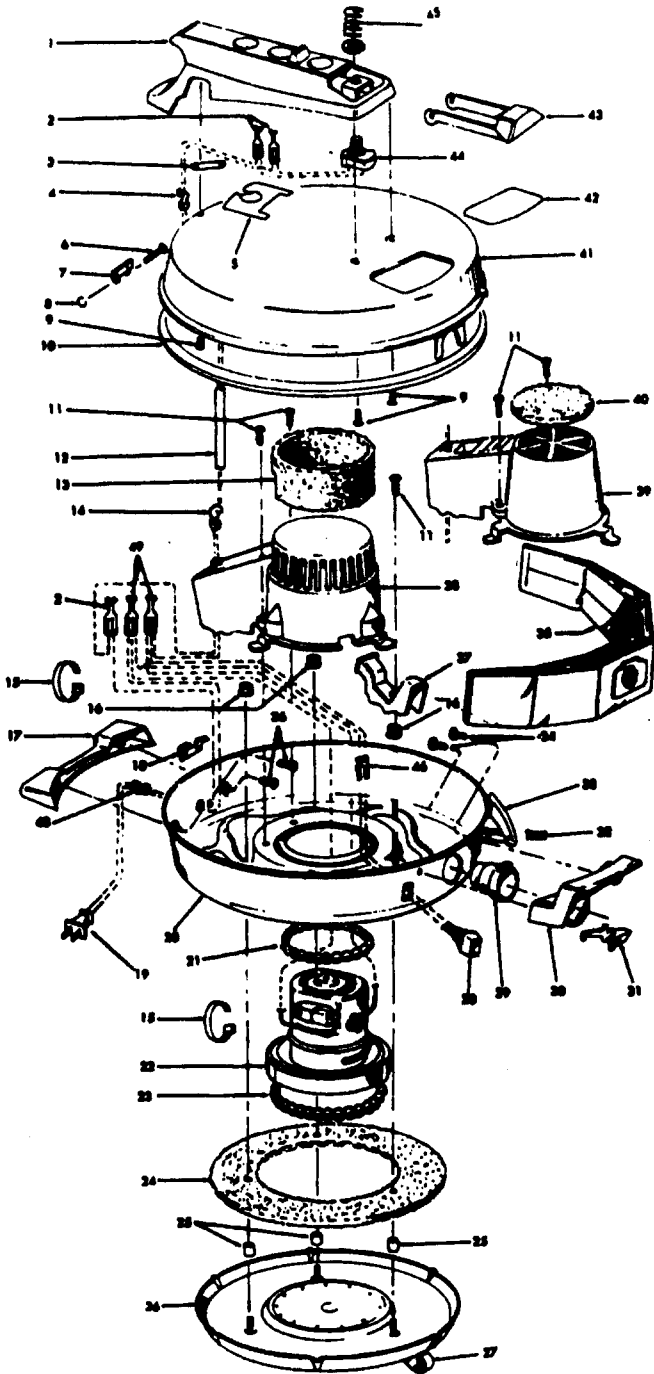

Ref. No.	Part No.	Description
1	46321005	Attachment Cord
2	36231110	+ Furniture Guard - LT - S3199
	36231096	Furniture Guard - MY - S3201, S3219, S3233
3	48416030	Agitator - 4B
4	163768	Strain Relief
5	21447041	* Screw
6	27479307	* Wire Tie
7	36131020	Retainer Housing - S3201, S3219, S3233
	36131024	Retainer Housing - MT - S3199
8	43461021	Nozzle Connector - AG
9	34112005	* Seal
10	34337003	* Seal
11	47171009	+ Lamp Socket
12	48969	* Wire Nut
14	42256098	Duct Cover
15	34123017	* Seal
16	35276001	* Detent Spring
17	32175025	Wheel - AG
18	31523005	Wheel Shaft
19	32761001	Wheel
20	31522004	Wheel Shaft
21	21447007	* Screw
22	42246121	Base Plate (Inc. items 17, 18, 19, 20, 23)
23	34337004	* Lower Seal
	34378010	* Upper Seal
24	51371010	+ Indicator Nameplate - S3201, S3219, S3233
	51865018	Indicator Nameplate - S3199
25	36218005	Grommet
26	27317307	Lamp-15
27	43177073	Motor
28	39382013	+ Indicator Lens
29	27666702	* Terminal
30	37258082	Shield
31	281770KD	Switch
32	51151053	Indicator
33	34361001	Switch Actuator
34	42262032	Housing
35	36131017	* Retainer
36	38353007	Torsion Spring
37	31523006	Pivot Pin
38	38458002	* Depressor
39	38433066	Switch Pedal - S3199
	38433044	Switch Pedal - MY - S3201, S3219, S3233
40	38528011	Belt
41	42252189	Nozzle Body - AG - S3199
	42252057	Nozzle Body - LB - S3201, S3219, S3233
42	51375041	Nameplate - S3199
	52125092	Nameplate - S3201, S3219
43	39383060	Lens - KC
44	43457037	Swivel Tube - AG - S3201, S3219, S3233, S3199
	48438056	Power Nozzle - MT - S3199
	48438055	Power Nozzle - S3201, S3219, S3233

Ref. No.	Part No.	Description
1	48495AY	Thread Guard
2	43267002	Bearing
3	21347003	Washer
4	41435023	End
5	48445017	Agitator Brush
6	41435018	Thread Guard
7	38537008	End Pulley
	48418001	Brush Ring
8	48418001	Brush Ring
9	31722019	Spacer
10	32724005	Shaft
	48416030	Agitator Comp.- S3195, S3195-030, S3199, S3201, S3219, S3233, S3237, S3239, S3265, S3269, S3271