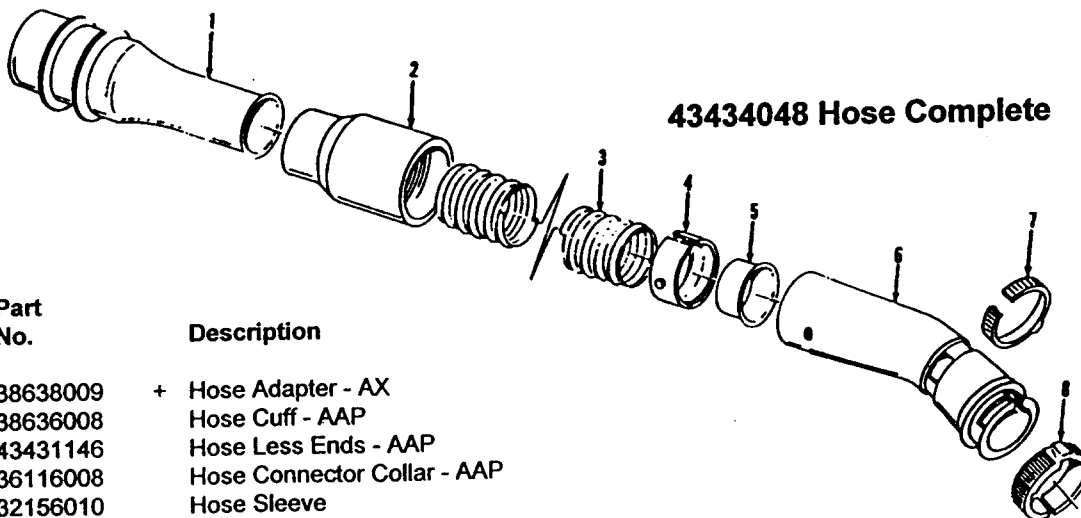

43414110 + Turbine Brush

Ref. No.	Part No.	Description
1	37252070	+ Cover Comp.
2	37914012	+ Turbine Housing
3	37245074	+ Cleaning Flap
4	43465003	+ Swivel Elbow Comp.
5	43557001	+ Turbine Comp.
6	42246092	+ Base Plate Comp.
7	36235032	+ Furniture Guard
8	43152005	+ Tumbler Lever - Right
9	34152006	+ Tumbler Lever - Left
10	48414045	+ Agitator
11	38528029	Drive Belt
12	21447212	+ Screw (4)

Ref. No.	Part No.	Description	Ref. No.	Part No.	Description
1	43454003	+ Hose Connector Assm.	13	34113008	* Seal
2	----	Cotton Tape	14	39461008	Grip - LH - MV
3	31712006	* Insulating Sleeve (8)	15	47551020	+ Grip Control Panel Assm. - AG
4	27613002	Splice (4)	16		Vinyl Tape
5	46321017	Plug	17	27479307	* Lead Wire Tie
6	21124105	* Drive Screw	18	36153029	Latch Ring - AG
7	51869037	Warning Label	19	38646034	Inner Tube - AG
8	38638054	Grip	20	46325029	+ Connector - Early Style
9	43431159	Hose - 4 Wire - Terminated		46325038	Connector - "T" Type - Late Style
10	39461007	Grip - RH - MV	21	21447124	+* Screw - Self Tapping (4)
11	47173003	Neon Lamp Assm.	22	36131087	Retaining Ring
12	12227	Insulated Terminal	23	28161051	Switch

Ref. No.	Part No.	Description
1	38617017	Crevice Tool - AG
2	38614024	Furniture Nozzle - AG
3	43414064	Dusting Brush - AG
4	38644040	Swivel Connector - AAP
5	43414073	Floor Brush - AG
6	48447001	+ Brush Back
7	3863801P	Ext. Tube - Poly - AG
8	36153009	Latch Ring
9	58568001	+ Cleaning Tool Bag
10	36172008	Hose Rack

PACKAGING MATERIAL

-	58175026	+ Carton - Printed
---	----------	--------------------

43434048 Hose Complete

Ref. No.	Part No.	Description
1	38638009	+ Hose Adapter - AX
2	38636008	Hose Cuff - AAP
3	43431146	Hose Less Ends - AAP
4	36116008	Hose Connector Collar - AAP
5	32156010	Hose Sleeve
6	43466044	Hose Grip Assm. - AAP
7	38711006	Suction Control Ring - MV
8	36153009	Latch Ring