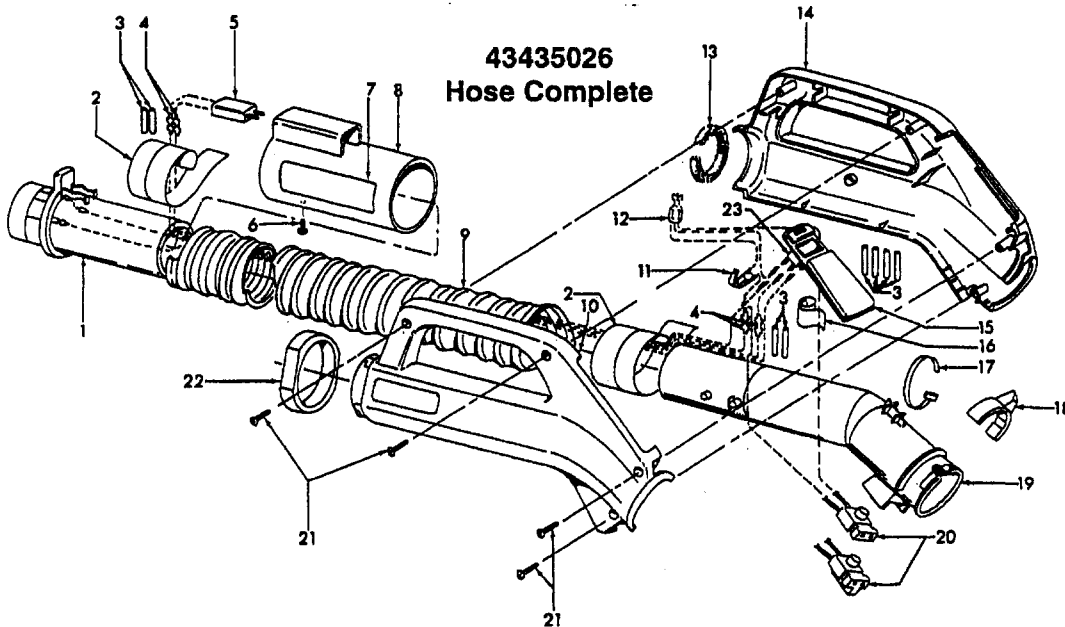

43414110 + Turbine Brush

Ref. No.	Part No.	Description
1	37252070	+ Cover Comp.
2	37914012	+ Turbine Housing
3	37245074	+ Cleaning Flap
4	43465003	+ Swivel Elbow Comp.
5	43557001	+ Turbine Comp.
6	42246092	+ Base Plate Comp.
7	36235032	+ Furniture Guard
8	43152005	+ Tumbler Lever - Right
9	34152006	+ Tumbler Lever - Left
10	48414045	+ Agitator
11	38528029	Drive Belt
12	21447212	+ Screw (4)

Ref. No.	Part No.	Description	Ref. No.	Part No.	Description
1	43454003	+ Hose Connector Assm.	13	34113008	* Seal
2	----	Cotton Tape	14	39461008	Grip - LH - MV
3	31712006	* Insulating Sleeve (8)	15	47551020	+ Grip Control Panel Assm. - AG
4	27613002	Splice (4)	16		Vinyl Tape
5	46321017	Plug	17	27479307	* Lead Wire Tie
6	21124105	* Drive Screw	18	36153029	Latch Ring - AG
7	51869037	Warning Label	19	38646034	Inner Tube - AG
8	38638054	Grip	20	46325029	+ Connector - Early Style
9	43431159	Hose - 4 Wire - Terminated		46325038	Connector - "T" Type - Late Style
10	39461007	Grip - RH - MV	21	21447124	+* Screw - Self Tapping (4)
11	47173003	Neon Lamp Assm.	22	36131087	Retaining Ring
12	12227	Insulated Terminal	23	28161051	Switch

Ref. No.	Part No.	Description
1	38617017	Crevice Tool - AG
2	38614024	Furniture Nozzle - AG
3	43414064	Dusting Brush - AG
4	38644040	Swivel Connector - AAP
5	43414073	Floor Brush - AG
6	48447001	+ Brush Back
7	3863801P	Ext. Tube - Poly - AG
8	36153009	Latch Ring
9	58568001	+ Cleaning Tool Bag
10	36172008	Hose Rack

PACKAGING MATERIAL

-	58175026	+ Carton - Printed
---	----------	--------------------

43434048 Hose Complete

Ref. No.	Part No.	Description
1	38638009	+ Hose Adapter - AX
2	38636008	Hose Cuff - AAP
3	43431146	Hose Less Ends - AAP
4	36116008	Hose Connector Collar - AAP
5	32156010	Hose Sleeve
6	43466044	Hose Grip Assm. - AAP
7	38711006	Suction Control Ring - MV
8	36153009	Latch Ring