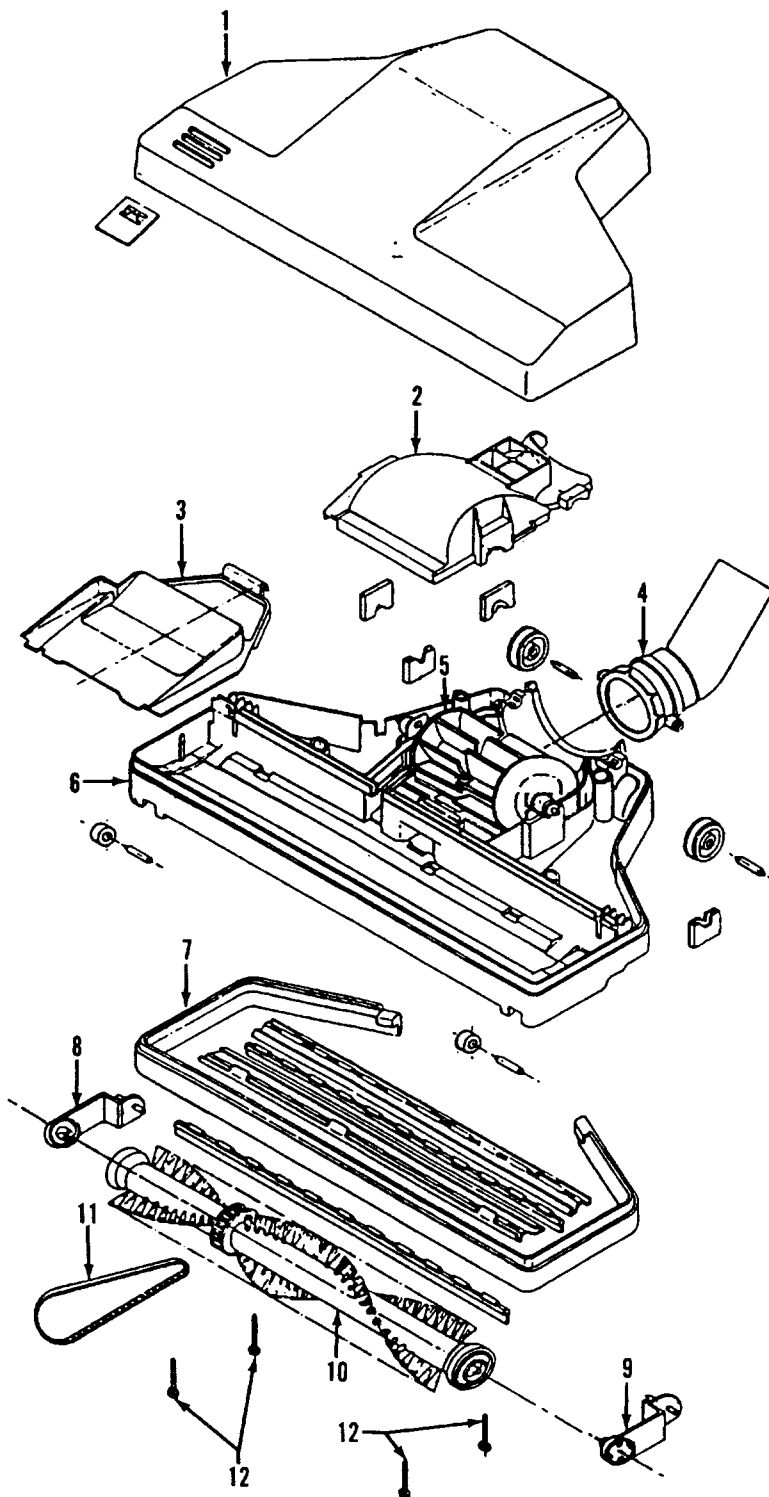

43414110 + Turbine Brush

Ref. No.	Part No.	Description
1	37252070	+ Cover Comp.
2	37914012	+ Turbine Housing
3	37245074	+ Cleaning Flap
4	43465003	+ Swivel Elbow Comp.
5	43557001	+ Turbine Comp.
6	42246092	+ Base Plate Comp.
7	36235032	+ Furniture Guard
8	43152005	+ Tumbler Lever - Right
9	34152006	+ Tumbler Lever - Left
10	48414045	+ Agitator
11	38528029	Drive Belt
12	21447212	+ Screw (4)

Ref. No.	Part No.	Description	Ref. No.	Part No.	Description
1	43454003	+ Hose Connector Assm.	13	34113008	* Seal
2	----	Cotton Tape	14	39461008	Grip - LH - MV
3	31712006	* Insulating Sleeve (8)	15	47551020	+ Grip Control Panel Assm. - AG
4	27613002	Splice (4)	16		Vinyl Tape
5	46321017	Plug	17	27479307	* Lead Wire Tie
6	21124105	* Drive Screw	18	36153029	Latch Ring - AG
7	51869037	Warning Label	19	38646034	Inner Tube - AG
8	38638054	Grip	20	46325029	+ Connector - Early Style
9	43431159	Hose - 4 Wire - Terminated		46325038	Connector - "T" Type - Late Style
10	39461007	Grip - RH - MV	21	21447124	+* Screw - Self Tapping (4)
11	47173003	Neon Lamp Assm.	22	36131087	Retaining Ring
12	12227	Insulated Terminal	23	28161051	Switch

Ref. No.	Part No.	Description
1	38617017	Crevice Tool - AG
2	38614024	Furniture Nozzle - AG
3	43414064	Dusting Brush - AG
4	38644040	Swivel Connector - AAP
5	43414073	Floor Brush - AG
6	48447001	+ Brush Back
7	3863801P	Ext. Tube - Poly - AG
8	36153009	Latch Ring
9	58568001	+ Cleaning Tool Bag
10	36172008	Hose Rack

PACKAGING MATERIAL

-	58175026	+ Carton - Printed
---	----------	--------------------

43434048 Hose Complete

Ref. No.	Part No.	Description
1	38638009	+ Hose Adapter - AX
2	38636008	Hose Cuff - AAP
3	43431146	Hose Less Ends - AAP
4	36116008	Hose Connector Collar - AAP
5	32156010	Hose Sleeve
6	43466044	Hose Grip Assm. - AAP
7	38711006	Suction Control Ring - MV
8	36153009	Latch Ring