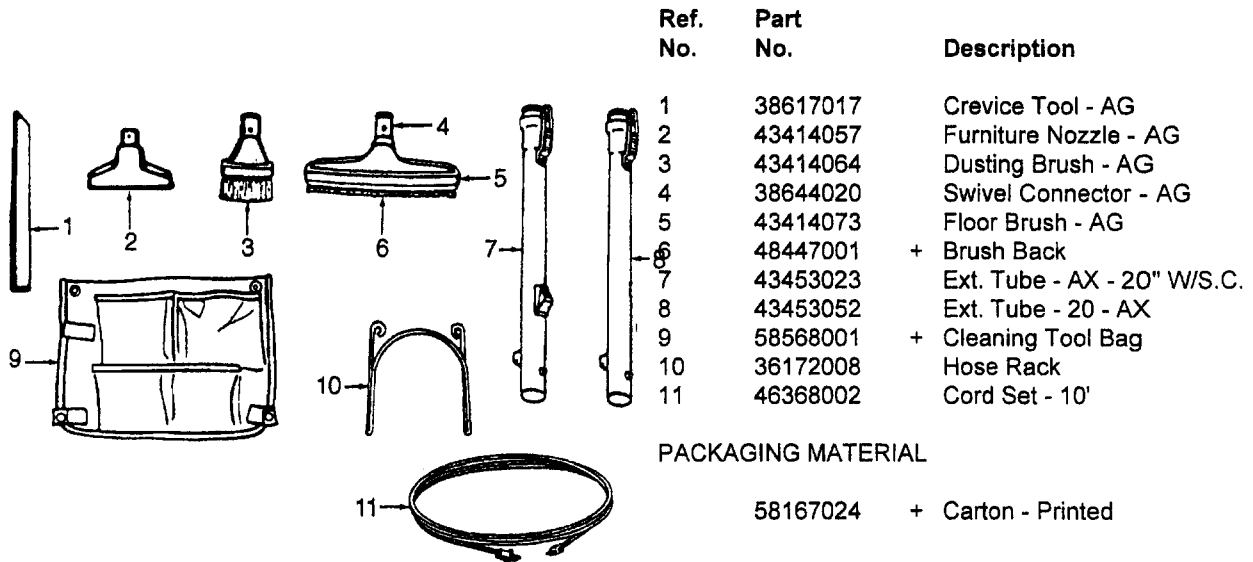

43414110 + Turbine Brush

Ref. No.	Part No.	Description
1	37252070	+ Cover Comp.
2	37914012	+ Turbine Housing
3	37245074	+ Cleaning Flap
4	43465003	+ Swivel Elbow Comp.
5	43557001	+ Turbine Comp.
6	42246092	+ Base Plate Comp.
7	36235032	+ Furniture Guard
8	43152005	+ Tumbler Lever - Right
9	34152006	+ Tumbler Lever - Left
10	48414045	+ Agitator
11	38528029	Drive Belt
12	21447212	+ Screw (4)

Ref. No.	Part No.	Description	Ref. No.	Part No.	Description
1	43454003	+ Hose Connector Assm.	13	34113008	* Seal
2	----	Cotton Tape	14	39461008	Grip - LH - MV
3	31712006	* Insulating Sleeve (8)	15	47551020	+ Grip Control Panel Assm. - AG
4	27613002	Splice (4)	16		Vinyl Tape
5	46321017	Plug	17	27479307	* Lead Wire Tie
6	21124105	* Drive Screw	18	36153029	Latch Ring - AG
7	51869037	Warning Label	19	38646034	Inner Tube - AG
8	38638054	Grip	20	46325029	+ Connector - Early Style
9	43431159	Hose - 4 Wire - Terminated		46325038	Connector - "T" Type - Late Style
10	39461007	Grip - RH - MV	21	21447124	+* Screw - Self Tapping (4)
11	47173003	Neon Lamp Assm.	22	36131087	Retaining Ring
12	12227	Insulated Terminal	23	28161051	Switch

Ref. No.	Part No.	Description
1	38617017	Crevice Tool - AG
2	38614024	Furniture Nozzle - AG
3	43414064	Dusting Brush - AG
4	38644040	Swivel Connector - AAP
5	43414073	Floor Brush - AG
6	48447001	+ Brush Back
7	3863801P	Ext. Tube - Poly - AG
8	36153009	Latch Ring
9	58568001	+ Cleaning Tool Bag
10	36172008	Hose Rack

PACKAGING MATERIAL

-	58175026	+ Carton - Printed
---	----------	--------------------

43434048 Hose Complete

Ref. No.	Part No.	Description
1	38638009	+ Hose Adapter - AX
2	38636008	Hose Cuff - AAP
3	43431146	Hose Less Ends - AAP
4	36116008	Hose Connector Collar - AAP
5	32156010	Hose Sleeve
6	43466044	Hose Grip Assm. - AAP
7	38711006	Suction Control Ring - MV
8	36153009	Latch Ring