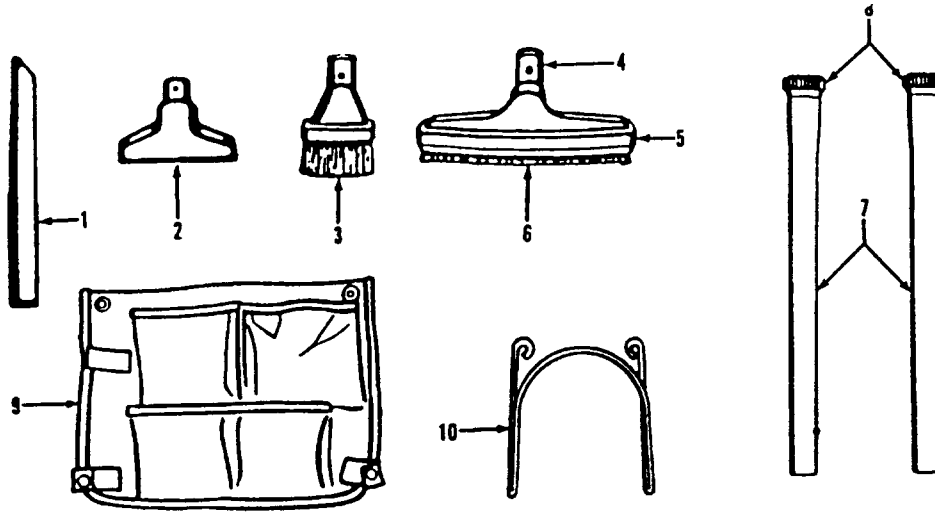

43414110 + Turbine Brush

Ref. No.	Part No.	Description
1	37252070	+ Cover Comp.
2	37914012	+ Turbine Housing
3	37245074	+ Cleaning Flap
4	43465003	+ Swivel Elbow Comp.
5	43557001	+ Turbine Comp.
6	42246092	+ Base Plate Comp.
7	36235032	+ Furniture Guard
8	43152005	+ Tumbler Lever - Right
9	34152006	+ Tumbler Lever - Left
10	48414045	+ Agitator
11	38528029	Drive Belt
12	21447212	+ Screw (4)

Ref. No.	Part No.	Description	Ref. No.	Part No.	Description
1	43454003	+ Hose Connector Assm.	13	34113008	* Seal
2	----	Cotton Tape	14	39461008	Grip - LH - MV
3	31712006	* Insulating Sleeve (8)	15	47551020	+ Grip Control Panel Assm. - AG
4	27613002	Splice (4)	16		Vinyl Tape
5	46321017	Plug	17	27479307	* Lead Wire Tie
6	21124105	* Drive Screw	18	36153029	Latch Ring - AG
7	51869037	Warning Label	19	38646034	Inner Tube - AG
8	38638054	Grip	20	46325029	+ Connector - Early Style
9	43431159	Hose - 4 Wire - Terminated		46325038	Connector - "T" Type - Late Style
10	39461007	Grip - RH - MV	21	21447124	+* Screw - Self Tapping (4)
11	47173003	Neon Lamp Assm.	22	36131087	Retaining Ring
12	12227	Insulated Terminal	23	28161051	Switch

Ref. No.	Part No.	Description
1	38617017	Crevice Tool - AG
2	38614024	Furniture Nozzle - AG
3	43414064	Dusting Brush - AG
4	38644040	Swivel Connector - AAP
5	43414073	Floor Brush - AG
6	48447001	+ Brush Back
7	3863801P	Ext. Tube - Poly - AG
8	36153009	Latch Ring
9	58568001	+ Cleaning Tool Bag
10	36172008	Hose Rack

PACKAGING MATERIAL

-	58175026	+ Carton - Printed
---	----------	--------------------

43434048 Hose Complete

Ref. No.	Part No.	Description
1	38638009	+ Hose Adapter - AX
2	38636008	Hose Cuff - AAP
3	43431146	Hose Less Ends - AAP
4	36116008	Hose Connector Collar - AAP
5	32156010	Hose Sleeve
6	43466044	Hose Grip Assm. - AAP
7	38711006	Suction Control Ring - MV
8	36153009	Latch Ring