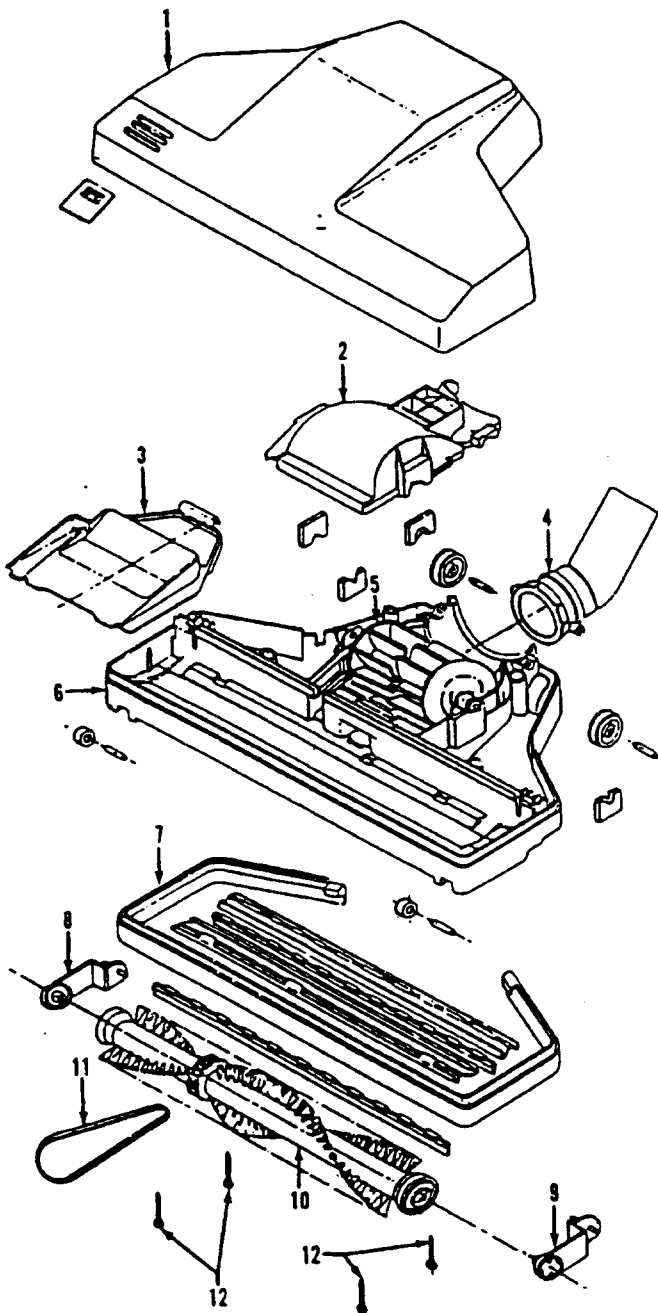

Turbine Brush - 43414138

Ref. No.	Part No.	Description
1	37252070	+ Cover Comp.
2	37914012	+ Turbine Housing
3	37245074	+ Cleaning Flap
4	43465003	+ Swivel Elbow Comp.
5	43557001	+ Turbine Comp.
6	42246092	+ Base Plate Comp.
7	36235032	+ Furniture Guard
8	43152005	+ Tumbler Lever - Right
9	34152006	+ Tumbler Lever - Left
10	48414045	+ Agitator
11	38528029	Drive Belt
12	21447212	+*Screw (4)

Ref. No.	Part No.	Description
1	38617017	Crevice Tool
2	38614024	Furniture Nozzle - AG
3	43414064	Dusting Brush - AG
4	38644040	Swivel Connector - AAP
5	43414073	Floor Brush - AAP
6	48447001	+ Brush Back
7	3863801P	Extension Tube - Poly - AG
8	36153009	Latch Ring - MV
9	58568001	+ Cleaning Tool Bag
10	36172008	Hose Rack

43435017 + HOSE COMPLETE

PACKAGING MATERIAL

58167026	+ Carton
56519032	+ Instruction Book

Ref. No.	Part No.	Description
1	43452006	Hose End Fitting & Collar - AAP
2	43434072	Hose Complete
3	36131087	Retainer Ring
4	21447124	+* Screw - Self Tapping (4)
5	48663161	Grip - RH - MV
6	34131004	* Gasket
7	38646048	Inner Tube - AG
8	36153029	Latch Ring - AG
9	37959071	Control Panel - AG
10	51664018	+ Nameplate
11	48663161	Grip - LH - MV