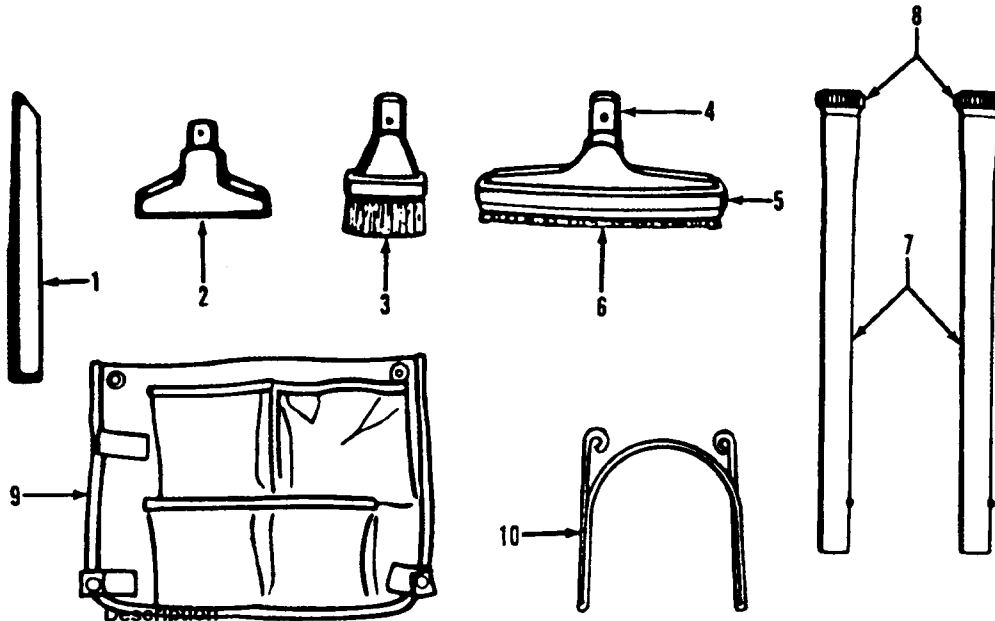

Turbine Brush - 43414138

Ref. No.	Part No.	Description
1	37252070	+ Cover Comp.
2	37914012	+ Turbine Housing
3	37245074	+ Cleaning Flap
4	43465003	+ Swivel Elbow Comp.
5	43557001	+ Turbine Comp.
6	42246092	+ Base Plate Comp.
7	36235032	+ Furniture Guard
8	43152005	+ Tumbler Lever - Right
9	34152006	+ Tumbler Lever - Left
10	48414045	+ Agitator
11	38528029	Drive Belt
12	21447212	+*Screw (4)

Ref. No.	Part No.	Description
1	38617017	Crevice Tool
2	38614024	Furniture Nozzle - AG
3	43414064	Dusting Brush - AG
4	38644040	Swivel Connector - AAP
5	43414073	Floor Brush - AAP
6	48447001	+ Brush Back
7	3863801P	Extension Tube - Poly - AG
8	36153009	Latch Ring - MV
9	58568001	+ Cleaning Tool Bag
10	36172008	Hose Rack

43435017 + HOSE COMPLETE

PACKAGING MATERIAL

58167026	+ Carton
56519032	+ Instruction Book

Ref. No.	Part No.	Description
1	43452006	Hose End Fitting & Collar - AAP
2	43434072	Hose Complete
3	36131087	Retainer Ring
4	21447124	+* Screw - Self Tapping (4)
5	48663161	Grip - RH - MV
6	34131004	* Gasket
7	38646048	Inner Tube - AG
8	36153029	Latch Ring - AG
9	37959071	Control Panel - AG
10	51664018	+ Nameplate
11	48663161	Grip - LH - MV