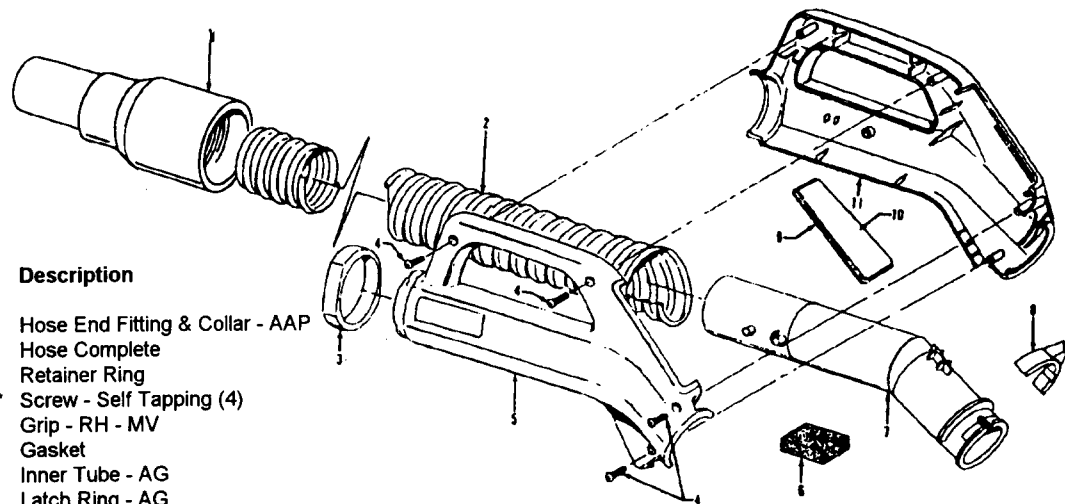

Turbine Brush - 43414138

Ref. No.	Part No.	Description
1	37252070	+ Cover Comp.
2	37914012	+ Turbine Housing
3	37245074	+ Cleaning Flap
4	43465003	+ Swivel Elbow Comp.
5	43557001	+ Turbine Comp.
6	42246092	+ Base Plate Comp.
7	36235032	+ Furniture Guard
8	43152005	+ Tumbler Lever - Right
9	34152006	+ Tumbler Lever - Left
10	48414045	+ Agitator
11	38528029	Drive Belt
12	21447212	+*Screw (4)

Ref. No.	Part No.	Description
1	38617017	Crevice Tool
2	38614024	Furniture Nozzle - AG
3	43414064	Dusting Brush - AG
4	38644040	Swivel Connector - AAP
5	43414073	Floor Brush - AAP
6	48447001	+ Brush Back
7	3863801P	Extension Tube - Poly - AG
8	36153009	Latch Ring - MV
9	58568001	+ Cleaning Tool Bag
10	36172008	Hose Rack

43435017 + HOSE COMPLETE

PACKAGING MATERIAL

58167026	+ Carton
56519032	+ Instruction Book

Ref. No.	Part No.	Description
1	43452006	Hose End Fitting & Collar - AAP
2	43434072	Hose Complete
3	36131087	Retainer Ring
4	21447124	+* Screw - Self Tapping (4)
5	48663161	Grip - RH - MV
6	34131004	* Gasket
7	38646048	Inner Tube - AG
8	36153029	Latch Ring - AG
9	37959071	Control Panel - AG
10	51664018	+ Nameplate
11	48663161	Grip - LH - MV