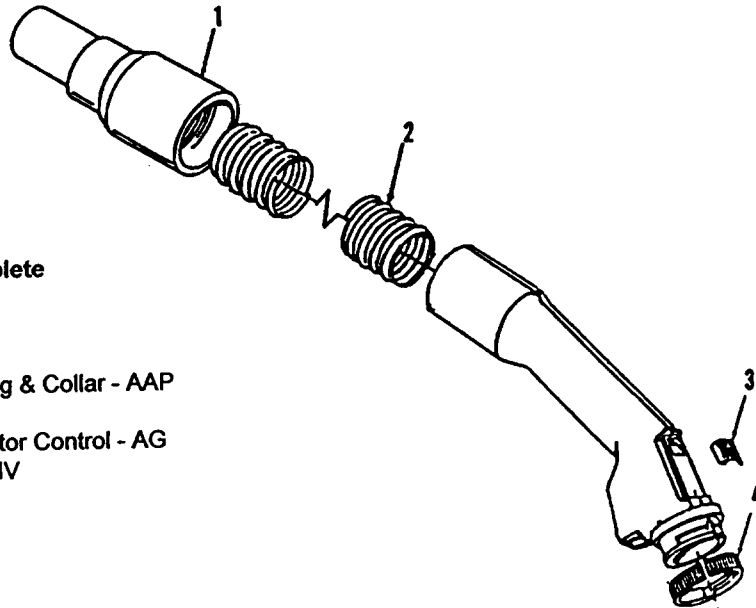

# C.V.S. Car Kit

Models S5655

Ref. No.	Part No.	Description
1	38617017	Crevice Tool - AG
2	38614024	Furniture Nozzle - AG
3	3863801P	Ext. Tube - Poly - 20" - AG
4	36153009	Latch Ring -AG

**Items Not Illustrated**  
33188001 Wire Frame - Formed

**Packaging Material**  
58175069 + Carton  
56519051 + Instruction Book

43434072 Hose Complete

Ref. No.	Part No.	Description
1	43452006	Hose End Fitting & Collar - AAP
2	43434072	Hose Complete
3	34777005	Suction Regulator Control - AG
4	36153009	Latch Ring - MV