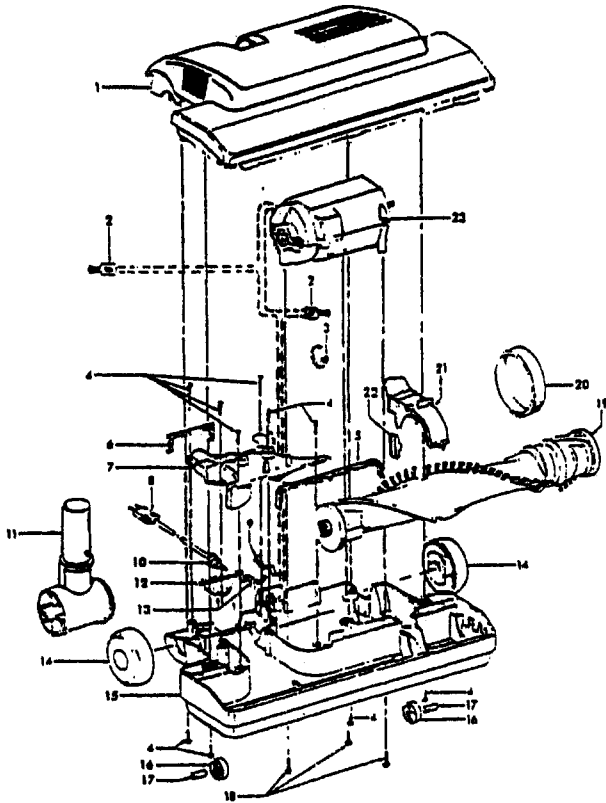

S5680, S5682, S5690 - Power Nozzle 48438270
S5697 - Power Nozzle 48438255

Ref. No.	Part No.	Description
1	37241140 42252A55	+ Nozzle Body-ABE Nozzle Body- AG
2	12227	* Insulated Terminal
3	27479307	* Lead Wire Tie
4	21447003	* Screw-Self Tapping
5	34123039	* Duct Cover Seal
6	34253018	+ Rear Seal
7	42256103	Duct Cover Assem. (Includes It. 5,6)
8	46321009 46321105	Cord Assem. – AG – S5697 Cord Assem. – AG – S5682, S5690
9	35276008	Detent Spring
10	163768	Strain Relief
11	43482106	Nozzle Connector-AG
12	34112007	* Seal
13	34122014	* Seal (2)
14	43244043	Wheel Assem.
15	42246114	Base Plate Assem. (Incl. It. 16,17)
16	32761001	Wheel
17	31522004	Wheel Shaft
18	21479801	* Screw
19	48414079	Agitator Assem.
20	38528011	Belt
21	36923008	Belt Guard Assem.
22	13261AY	* Rib Shoe
23	43177062	Motor Assem. Comp.

Agitator 48414079

Ref. No.	Part No.	Description
1	36423016	Thread Guard - R.H.
2	43267002	Agitator Bearing Assem. (2)
3	21347003	* Conical Washer
4	N/A	Agitator End (2)
5	N/A	Agitator Body
6	N/A	Agitator Shaft
7	36423017	Thread Guard - L.H.

Ref No.	Part No.	Description
1	59132012	CVS Hose - Coded - 30 Ft. - S5690
	59132013	CVS Hose - Coded - 30 Ft.
	59132043	CVS Hose - Coded, no on/off- S5680
2	59132014	20 Inch Extension Tube
	59132045	Extension Tube - w/o cord management - S5680
3	38634078	Extension Tube
4	59132016	Wand - Tool Rack
5	43453038	Cleaning Tool Extension Tube Assembly
6	43414145	Dusting Brush
7	38614029	Furniture Nozzle
8	33188001	Hose Rack
9	38617024	Crevice Tool
10	43414142	Wall & Floor Brush
11	59132015	Telescoping Wand - Metal
12	59132044	Connection Cord - S5680