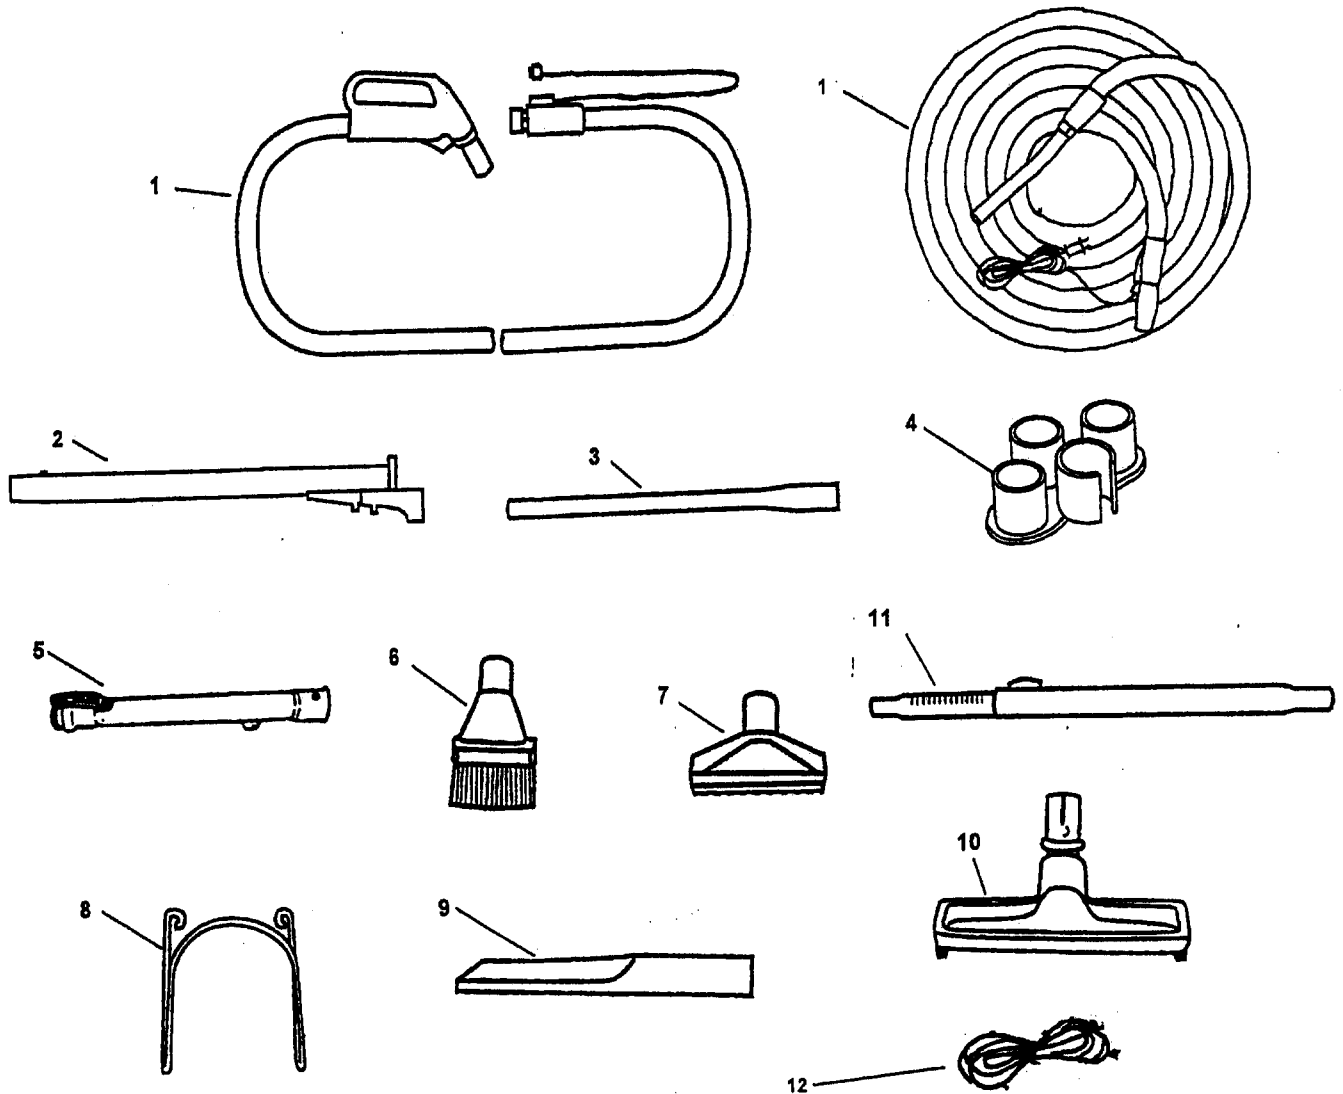

S5680, S5682, S5690 - Power Nozzle 48438270
S5697 - Power Nozzle 48438255

Ref. No.	Part No.	Description
1	37241140 42252A55	+ Nozzle Body-ABE Nozzle Body- AG
2	12227	* Insulated Terminal
3	27479307	* Lead Wire Tie
4	21447003	* Screw-Self Tapping
5	34123039	* Duct Cover Seal
6	34253018	+ Rear Seal
7	42256103	Duct Cover Assem. (Includes It. 5,6)
8	46321009 46321105	Cord Assem. – AG – S5697 Cord Assem. – AG – S5682, S5690
9	35276008	Detent Spring
10	163768	Strain Relief
11	43482106	Nozzle Connector-AG
12	34112007	* Seal
13	34122014	* Seal (2)
14	43244043	Wheel Assem.
15	42246114	Base Plate Assem. (Incl. It. 16,17)
16	32761001	Wheel
17	31522004	Wheel Shaft
18	21479801	* Screw
19	48414079	Agitator Assem.
20	38528011	Belt
21	36923008	Belt Guard Assem.
22	13261AY	* Rib Shoe
23	43177062	Motor Assem. Comp.

Agitator 48414079

Ref. No.	Part No.	Description
1	36423016	Thread Guard - R.H.
2	43267002	Agitator Bearing Assem. (2)
3	21347003	* Conical Washer
4	N/A	Agitator End (2)
5	N/A	Agitator Body
6	N/A	Agitator Shaft
7	36423017	Thread Guard - L.H.

Ref No.	Part No.	Description
1	59132012	CVS Hose - Coded - 30 Ft. - S5690
	59132013	CVS Hose - Coded - 30 Ft.
	59132043	CVS Hose - Coded, no on/off- S5680
2	59132014	20 Inch Extension Tube
	59132045	Extension Tube - w/o cord management - S5680
3	38634078	Extension Tube
4	59132016	Wand - Tool Rack
5	43453038	Cleaning Tool Extension Tube Assembly
6	43414145	Dusting Brush
7	38614029	Furniture Nozzle
8	33188001	Hose Rack
9	38617024	Crevice Tool
10	43414142	Wall & Floor Brush
11	59132015	Telescoping Wand - Metal
12	59132044	Connection Cord - S5680