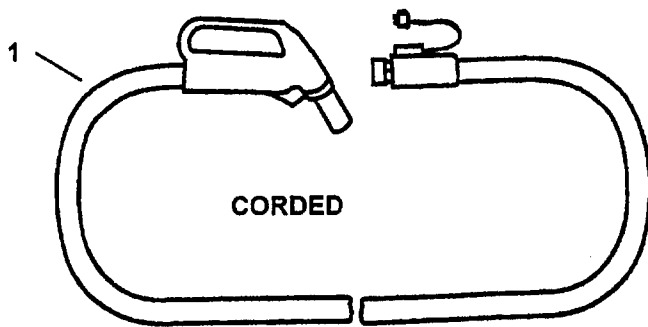

Ref. No.	Part No.	Description
1.	<b>Note: All Hoods Include Item 2</b>	
	37253310	Hood - S3630
	37253311	Hood - S3646, S3646-020, S3649, S3655, S5711, S5713 S5686, S5688
	37253314	Hood - S3640
	37253330	Hood - S3639
	37253331	Hood - S3661
	37253332	Hood - S3636-050
2.	39383105	Lens
3.	47171020	Dirt Finder Socket Assembly
4.	27317307	Dirt Finder Bulb
5.	21447003	* Screw - 8 required
6.	36218016	Grommet - 3 required
7.	27618508	* Wire Connector - 3 required
8.	34253018	+ Rear Seal
9.	37243031	Duct Cover
10.	34113008	* Seal
11.	43244043	Wheel / Axle Assembly - 2 required
12.	43177062	Motor Assembly
13.	013261AY	* Rib Shoe
14.	37243029	Agitator Cover Assembly - (Inc. items 13, 15, 16) <b>See note</b>
15.	37243030	Duct Cover
16.	21479449	* Screw
17.	34122014	* Seal - 2 required
18.	34112007	* Seal
19.	43482106	Nozzle Connector
20.	27479307	* Cable Tie - 2 required
21.	48414084	Agitator Assembly
22.	35276008	Detent Spring
23.	163768--	Strain Relief
24.	46521021	Power Nozzle Cord - 3 wire
	46321105	Cord - 2 wire - S5686, S5688
25.	38528036	Belt
26.	31522004	Wheel Shaft
27.	32761001	Wheel
28.	39511004	Litter Picker - 2 required
29.	21447236	* Screw - 2 required
30.	37245053	Base Plate - (Includes items 26, 27, 28) <b>See note</b>
31.	21479801	* Screw - 3 required
32.	51669082	Nameplate - S3630, S3640
	51669083	Nameplate - S3655, S5711, S5713, S5686, S5688
	N/A	Nameplate - S3639, S3646, S3646-020, S3649, S3661
	51659042	Hood Nameplate - S3636-050

Note: Does not include pulley seals. Order part number 38781053.

Ref No.	Part No.	Description
1	59132013	CVS Hose – Corded – 30 Ft. S5684, S5686
	59132012	CVS Hose-One Step – 30 Ft. S5688
2	38634078	Extension Tube
3	59132014	20 Inch Extension Tube
4	43453038	Cleaning Tool Extension Tube Assembly
5	43414145	Dusting Brush
6	38614029	Furniture Nozzle
7	59132016	Wand – Tool Rack
8	33188001	Hose Rack
9	38617024	Crevice Tool
10	43414142	Wall & Floor Brush