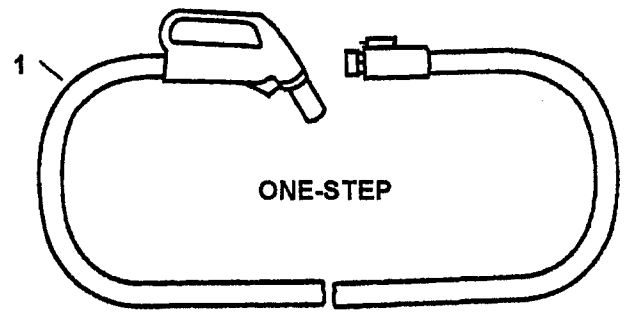

Ref. No.	Part No.	Description
1.	<b>Note: All Hoods Include Item 2</b>	
	37253310	Hood - S3630
	37253311	Hood - S3646, S3646-020, S3649, S3655, S5711, S5713 S5686, S5688
	37253314	Hood - S3640
	37253330	Hood - S3639
	37253331	Hood - S3661
	37253332	Hood - S3636-050
2.	39383105	Lens
3.	47171020	Dirt Finder Socket Assembly
4.	27317307	Dirt Finder Bulb
5.	21447003	* Screw - 8 required
6.	36218016	Grommet - 3 required
7.	27618508	* Wire Connector - 3 required
8.	34253018	+ Rear Seal
9.	37243031	Duct Cover
10.	34113008	* Seal
11.	43244043	Wheel / Axle Assembly - 2 required
12.	43177062	Motor Assembly
13.	013261AY	* Rib Shoe
14.	37243029	Agitator Cover Assembly - (Inc. items 13, 15, 16) <b>See note</b>
15.	37243030	Duct Cover
16.	21479449	* Screw
17.	34122014	* Seal - 2 required
18.	34112007	* Seal
19.	43482106	Nozzle Connector
20.	27479307	* Cable Tie - 2 required
21.	48414084	Agitator Assembly
22.	35276008	Detent Spring
23.	163768--	Strain Relief
24.	46521021	Power Nozzle Cord - 3 wire
	46321105	Cord - 2 wire - S5686, S5688
25.	38528036	Belt
26.	31522004	Wheel Shaft
27.	32761001	Wheel
28.	39511004	Litter Picker - 2 required
29.	21447236	* Screw - 2 required
30.	37245053	Base Plate - (Includes items 26, 27, 28) <b>See note</b>
31.	21479801	* Screw - 3 required
32.	51669082	Nameplate - S3630, S3640
	51669083	Nameplate - S3655, S5711, S5713, S5686, S5688
	N/A	Nameplate - S3639, S3646, S3646-020, S3649, S3661
	51659042	Hood Nameplate - S3636-050

Note: Does not include pulley seals. Order part number 38781053.

Ref No.	Part No.	Description
1	59132013	CVS Hose – Corded – 30 Ft. S5684, S5686
	59132012	CVS Hose-One Step – 30 Ft. S5688
2	38634078	Extension Tube
3	59132014	20 Inch Extension Tube
4	43453038	Cleaning Tool Extension Tube Assembly
5	43414145	Dusting Brush
6	38614029	Furniture Nozzle
7	59132016	Wand – Tool Rack
8	33188001	Hose Rack
9	38617024	Crevice Tool
10	43414142	Wall & Floor Brush