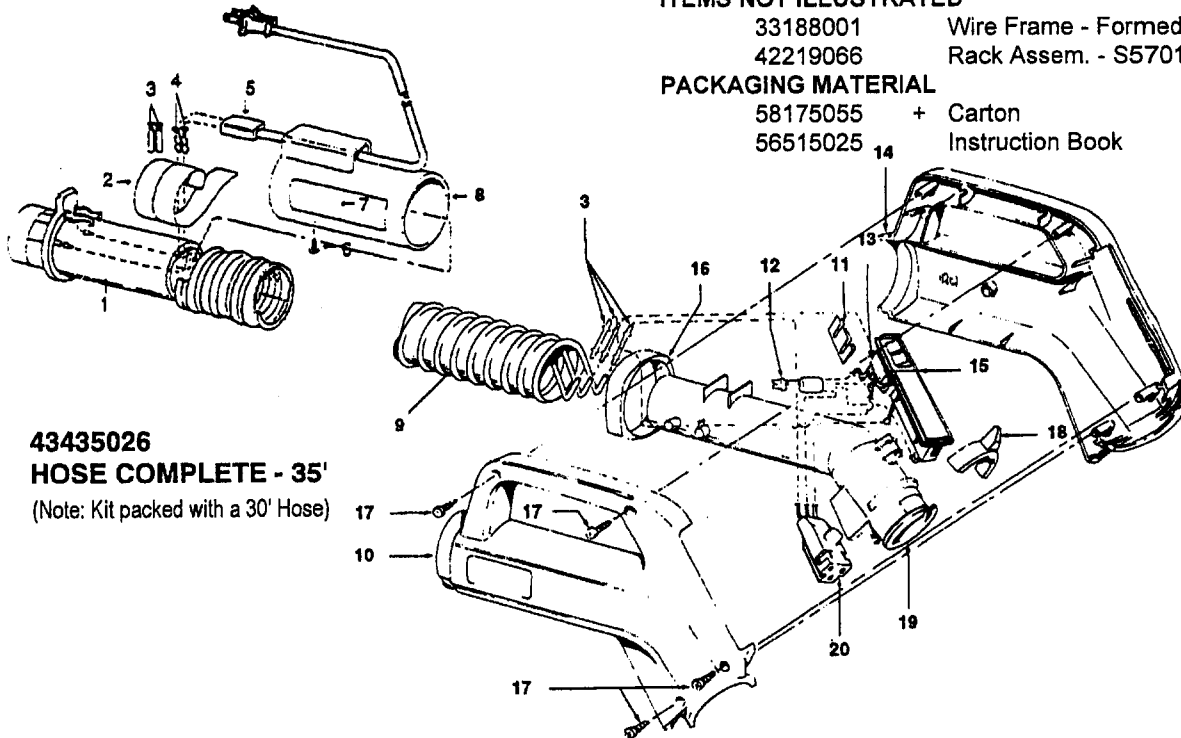

PACKAGING MATERIAL

- 58175055 + Carton
- 56515025 Instruction Book

43435026
HOSE COMPLETE - 35'
(Note: Kit packed with a 30' Hose)

Ref. No.	Part No.	Description	Ref. No.	Part No.	Description
1	43454003	+ Hose Connector Assm.	13	28267001	Switch
2		Coffon Tape	14	39461009	+ Grip - LH
3	31712006	* Insulating Sleeve (8)	15	47551022	Grip Control Panel Assm. - AG
4	27613002	Splice (4)	16	36131087	Retaining Ring
5	46343029	+ Cord Assm. - Polarized	17	21447124	+ Screw - Self Tapping (4)
6	21124105	* Drive Screw	18	36153029	Latch Ring - AG
7	51869031	Warning Label	19	38646034	Inner Tube - AG
8	38638054	Grip - MV	20	46526004	Connector
9	43431218	Hose - 4 Wire - Terminated - 35 Ft.			
10	39461010	Grip - RH			
11	36913030	Insulator			
12	12227	Insulated Terminal