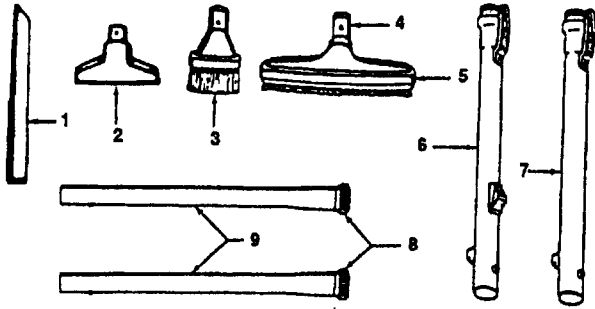

Ref. No.	Part No.	Description
1	42252346	Nozzle Body Assembly - ABM
2	18972	Insulated Terminal
3	12227	Insulated Terminal (2)
4	43177062	Motor Assembly Comp.
5	47171020	Dirt Finder Socket Assembly
6	36218016	Isolation Grommet - AG (3)
7	21447003	* Screw - Self Tapping
8	34253018	+ Rear Seal
9	42256099	+ Duct Cover Assembly (Incl. Items 5,6,8,22)
10	46521021	Cord Assembly - AG - 3 Wire
	46321105	Cord Assembly - AG - 2 Wire - S5684
11	163768	Strain Relief Bushing
12	35276008	Detent Spring
13	43482105	Nozzle Conn. Assembly - ABM
14	34112007	* Seal
15	34122014	* Seal (2)
16	43244043	Wheel Assembly (2)
17	42246114	Base Plate Assembly - ABR (Incl. Items 18,19)
18	31522004	Wheel Shaft - AY (2)
19	32761001	Wheel - AG (2)
20	21479801	* Screw - Self Tapping (3)
21	48414081	Agitator Assembly Comp.
22	34123039	* Duct Cover Seal
23	13261AY	* Rug Nozzle Rib Shoe
24	36923008	Belt Guard
25	38528011	Belt
26	27479307	* Lead Wire Tie
27	27317307	Dirt Finder Lamp
28	39383105	Dirt Finder Lens - AAN
29	52125141	Nameplate
30	48111010	Belt Lens

ITEMS NOT ILLUSTRATED

39385007	Reflector
27618508	Wire Nut

Agitator 48414081

Ref. No.	Part No.	Description
1	36423016	Thread Guard - RH
2	43267002	Agitator Bearing Assembly (2)
3	21347003	Conical Washer (2)
4	N/A	Agitator End (2)
5	N/A	Agitator Body
6	N/A	Agitator Shaft
7	36423017	Thread Guard - LH - AG

Ref. No.	Part No.	Description	Ref. No.	Part No.	Description
1	43454003	+ Hose Connector Assm.	13	28267001	Switch
2		Coffon Tape	14	39461009	+ Grip - LH
3	31712006	* Insulating Sleeve (8)	15	47551022	Grip Control Panel Assm. - AG
4	27613002	Splice (4)	16	36131087	Retaining Ring
5	46343029	+ Cord Assm. - Polarized	17	21447124	+ Screw - Self Tapping (4)
6	21124105	* Drive Screw	18	36153029	Latch Ring - AG
7	51869031	Warning Label	19	38646034	Inner Tube - AG
8	38638054	Grip - MV	20	46526004	Connector
9	43431218	Hose - 4 Wire - Terminated - 35 Ft.			
10	39461010	Grip - RH			
11	36913030	Insulator			
12	12227	Insulated Terminal			