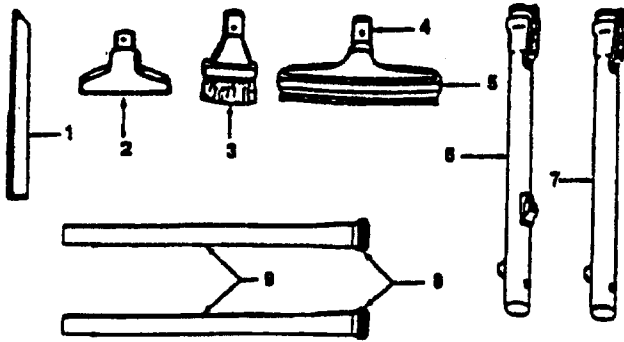

Ref. No.	Part No.	Description
1.	Note: All Hoods Include Item 2	
	37253310	Hood - S3630
	37253311	Hood - S3646, S3646-020, S3649, S3655, S5711, S5713 S5686, S5688
	37253314	Hood - S3640
	37253330	Hood - S3639
	37253331	Hood - S3661
	37253332	Hood - S3636-050
2.	39383105	Lens
3.	47171020	Dirt Finder Socket Assembly
4.	27317307	Dirt Finder Bulb
5.	21447003	* Screw - 8 required
6.	36218016	Grommet - 3 required
7.	27618508	* Wire Connector - 3 required
8.	34253018	+ Rear Seal
9.	37243031	Duct Cover
10.	34113008	* Seal
11.	43244043	Wheel / Axle Assembly - 2 required
12.	43177062	Motor Assembly
13.	013261AY	* Rib Shoe
14.	37243029	Agitator Cover Assembly - (Inc. items 13, 15, 16) See note
15.	37243030	Duct Cover
16.	21479449	* Screw
17.	34122014	* Seal - 2 required
18.	34112007	* Seal
19.	43482106	Nozzle Connector
20.	27479307	* Cable Tie - 2 required
21.	48414084	Agitator Assembly
22.	35276008	Detent Spring
23.	163768--	Strain Relief
24.	46521021	Power Nozzle Cord - 3 wire
	46321105	Cord - 2 wire - S5686, S5688
25.	38528036	Belt
26.	31522004	Wheel Shaft
27.	32761001	Wheel
28.	39511004	Litter Picker - 2 required
29.	21447236	* Screw - 2 required
30.	37245053	Base Plate - (Includes items 26, 27, 28) See note
31.	21479801	* Screw - 3 required
32.	51669082	Nameplate - S3630, S3640
	51669083	Nameplate - S3655, S5711, S5713, S5686, S5688
	N/A	Nameplate - S3639, S3646, S3646-020, S3649, S3661
	51659042	Hood Nameplate - S3636-050

Note: Does not include pulley seals. Order part number 38781053.

Ref. No.	Part No.	Description
1	38617017	Crevice Tool - AG
2	43414057	Furniture Nozzle -AG
3	43414064	Dusting Brush - AG
4	38644020	Swivel Connector - AG
5	43414073	Floor Brush - AG
6	43453023	Ext. Tube - AX - 20 W/S.C.
7	43453052	Ext. Tube - AX - 20
8	36153009	Latch Ring -AG
9	3863801P	Ext. Tube