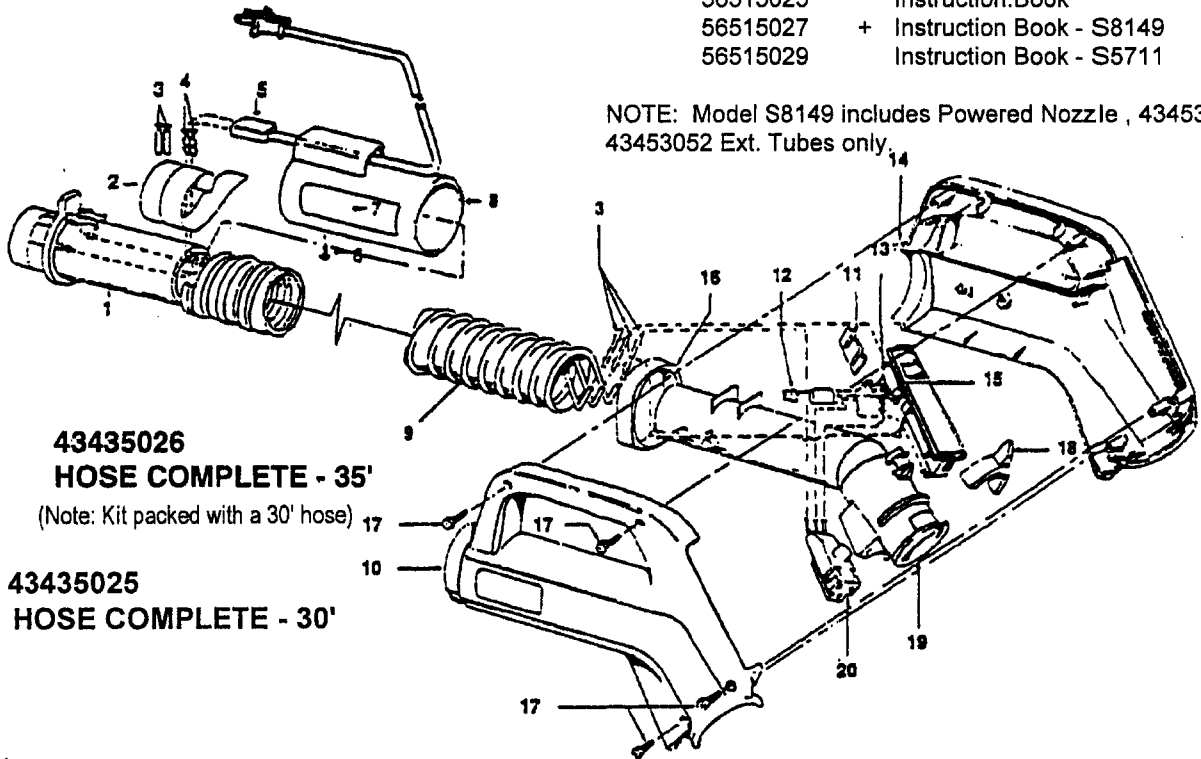

Note: Does not include pulley seals. Order part number 38781053.

Ref. No.	Part No.	Description
1	38617017	Crevice Tool - AG
2	43414057	Furniture Nozzle -AG
3	43414064	Dusting Brush - AG
4	38644020	Swivel Connector - AG
5	43414073	Floor Brush - AG
6	43453023	Ext. Tube - AX - 20 W/S.C.
7	43453052	Ext. Tube - AX - 20
8	36153009	Latch Ring -AG
9	3863801P	Ext. Tube

NOTE: Model S8149 includes Powered Nozzle , 43453023 and 43453052 Ext. Tubes only.

43435026
HOSE COMPLETE - 35'
(Note: Kit packed with a 30' hose)

43435025
HOSE COMPLETE - 30'

Ref. No.	Part No.	Description
1	43454003	+ Hose Connector Assm.
2		Cotton Tape
3	31712006	* Insulating Sleeve (8)
4	27613002	Splice(4)
5	46343029	+ Cord Assm. - Polarized
6	21124105	* Drive Screw
7	51869031	Warning Label
8	38638054	Grip-MV
9	43431218	Hose - 4 Wire - Terminated - 35 Ft.
10	39461010	Grip - RH
11	36913030	Insulator
12	12227	Insulated Terminal

Ref. No.	Part No.	Description
13	28267001	Switch
14	39461009	Grip - LH
15	47551022	Grip Control Panel Assm.-AG
16	36131087	Retaining Ring
17	21447124	+ Screw - Self Tapping (4)
18	36153029	Latch Ring-AG
19	38646034	Inner Tube - AG
20	46526004	Connector