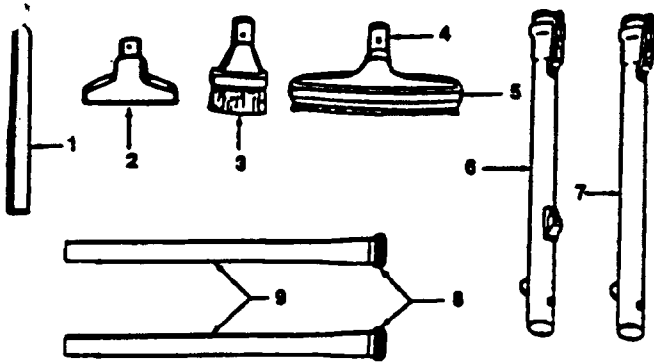

Ref. No.	Part No.	Description
1.	Note: All Hoods Include Item 2	
	37253310	Hood - S3630
	37253311	Hood - S3646, S3646-020, S3649, S3655, S5711, S5713 S5686, S5688
	37253314	Hood - S3640
	37253330	Hood - S3639
	37253331	Hood - S3661
	37253332	Hood - S3636-050
2.	39383105	Lens
3.	47171020	Dirt Finder Socket Assembly
4.	27317307	Dirt Finder Bulb
5.	21447003	* Screw - 8 required
6.	36218016	Grommet - 3 required
7.	27618508	* Wire Connector - 3 required
8.	34253018	+ Rear Seal
9.	37243031	Duct Cover
10.	34113008	* Seal
11.	43244043	Wheel / Axle Assembly - 2 required
12.	43177062	Motor Assembly
13.	013261AY	* Rib Shoe
14.	37243029	Agitator Cover Assembly - (Inc. items 13, 15, 16) See note
15.	37243030	Duct Cover
16.	21479449	* Screw
17.	34122014	* Seal - 2 required
18.	34112007	* Seal
19.	43482106	Nozzle Connector
20.	27479307	* Cable Tie - 2 required
21.	48414084	Agitator Assembly
22.	35276008	Detent Spring
23.	163768--	Strain Relief
24.	46521021	Power Nozzle Cord - 3 wire
	46321105	Cord - 2 wire - S5686, S5688
25.	38528036	Belt
26.	31522004	Wheel Shaft
27.	32761001	Wheel
28.	39511004	Litter Picker - 2 required
29.	21447236	* Screw - 2 required
30.	37245053	Base Plate - (Includes items 26, 27, 28) See note
31.	21479801	* Screw - 3 required
32.	51669082	Nameplate - S3630, S3640
	51669083	Nameplate - S3655, S5711, S5713, S5686, S5688
	N/A	Nameplate - S3639, S3646, S3646-020, S3649, S3661
	51659042	Hood Nameplate - S3636-050

Note: Does not include pulley seals. Order part number 38781053.

Ref. No.	Part No.	Description
1	38617017	Crevice Tool - AG
2	43414057	Furniture Nozzle -AG
3	43414064	Dusting Brush - AG
4	38644020	Swivel Connector - AG
5	43414073	Floor Brush -AG
6	43453023	Ext. Tube - AX - 20 W/S.C.
7	43453052	Ext. Tube - AX - 20
8	36153009	Latch Ring -AG
9	3863801P	Ext. Tube