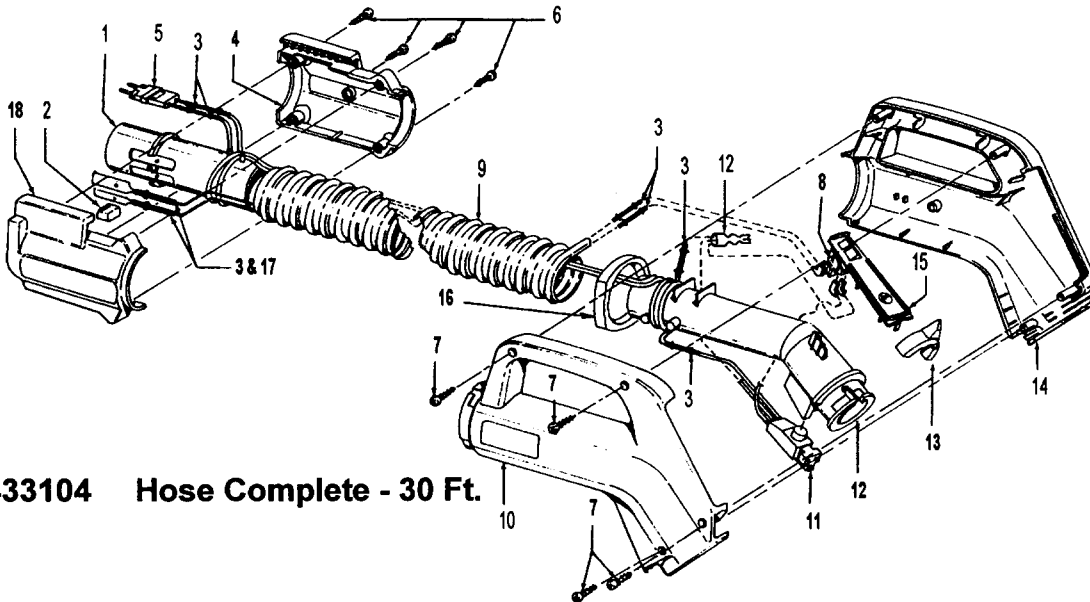

Note: Does not include pulley seals. Order part number 38781053.

Ref. No.	Part No.	Description
1	38617017	Crevice Tool - AG
2	43414057	Furniture Nozzle -AG
3	43414064	Dusting Brush - AG
4	38644020	Swivel Connector - AG
5	43414073	Floor Brush -AG
6	43453023	Ext. Tube - AX - 20 W/S.C.
7	43453052	Ext. Tube - AX - 20
8	36153009	Latch Ring -AG
9	3863801P	Ext. Tube

Items Not Illustrated

42219066 Tool Rack Assem.

Packaging Material

58175055 + Carton
 56515025 Instruction Book - S5709
 56515029 Instruction Book - S5713

43433104 Hose Complete - 30 Ft.

Ref. No.	Part No.	Description
Note: Cuff Assembly Kit includes items 1,2,4,5,6,18)		
1	43452003	+ Cuff assem. - kit
2	43452003	+ Cuff assem. - kit
3	31712006	* Insulating Sleeve (8)
4	43452003	+ Cuff assem. - kit
5	43452003	+ Cuff assem. - kit
6	43452003	+ Cuff assem. - kit
7	21447124	+ Screw - self tapping
9	28267001	Switch
9	43431218	Hose - 4 Wire - Terminated - 35 Ft.
10	39461010	Grip - RH

Ref. No.	Part No.	Description
11	46526004	Connector
12	38646034	Inner tube
13	36153029	Latch Ring - AG
14	39461009	+ Grip - LH
15	47551022	Grip Control Panel Assem. - AG
16	36131087	Retaining Ring
17	163054-	Terminal
18	43452003	Cuff assem. - kit
items not illustrated		
	51846015	Warning label
	S5709	Powernozzle - P.304
	S5713	Powernozzle - P. 314