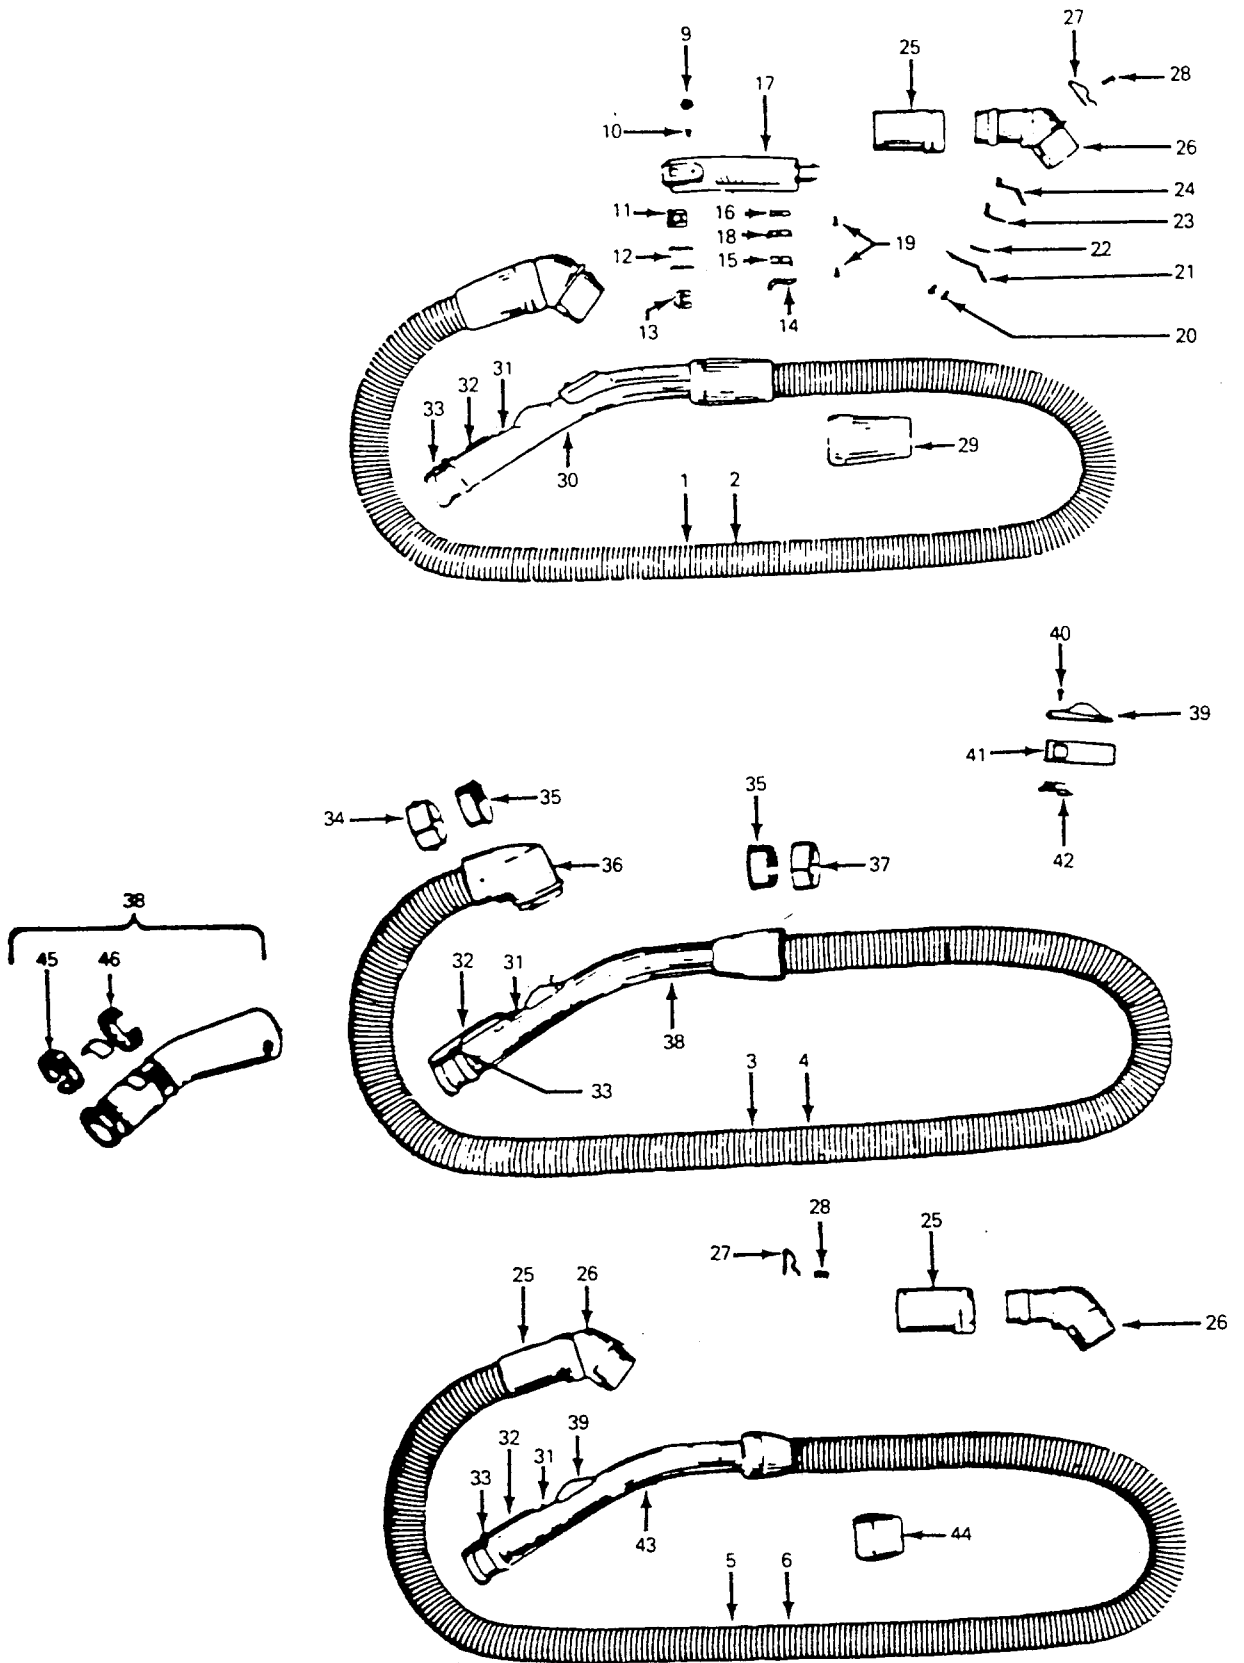

Motor

Models 82, 84, 84B, 85, 86, 87, 88, 434 444, 454, 843, 845, 858

Ref. No.	Part No.	Description
	11185	+ Motor Comp. - 110V - Except 87
	48503	+ Motor Comp. - 220V - Except 87
1	34622	+ Rubber Mount
2	35335	+ Air Baffle - 87
3	10695	+ Motor Casing
4	18218AG	+ Motor Brush Holder
	48983	+ Motor Brush Holder - 87
5	46875	* Screw
6	18220	+* Cotter Pin
7	18219	+* Retainer
8	46100	Motor Brush
9	15856	+ Upper Bearing
10	44551	+* Screw
11	34737	+ Baffle
12	22938	+ Field Coil (110V)
13	22956	Armature (110V)
14	46363195	Cord
15	35380	Service Plug
16	34524	+ Bottom Bearing
17	15801	+* Screw
18	160356	* Terminals
19	163059	+* Fan Spacer
20	21312701	* Fan Spacer Washer
21	34511	+ Fan
22	23173	+ Transformer & Relay - 87
23	49115	+ Relay - 87
24	18154	+* Nut
25	48709	+ Transformer - 87
26	31732003	Fan Spacer - Long
27	34509	+ Deflector
28	48963	+* Screw - 87
29	48969	* Solderless Connector
30	18757	+* Nut
31	46877	+* Screw
32	22742AY	+ Fan Housing
33	22116	+ Rubber Mount

Hose Assembly

Ref. No.	Part No.	Description
1	11756JM	+ Hose Comp. - Ultraflex - Constellation
2	35123JM	+ Hose - Less Ends - Constellation
3	43438035	Hose Comp. - Portable Canisters
4	43438035	Hose Comp. - Portable Canisters
	23203JM	+ Hose Comp. - Constellation
6	48617JM	+ Hose Less Ends - Constellation
9	48685	+ Medallion - 87
10	48733	+* Screws
11	48876	+ Switch Slide - 87
12	35180	+ Switch Contact - 87
13	23195	+ Switch Terminal Block - 87
14	49041	+* Contact - Top - 87
15	35106	+ Switch Contact - Bottom - 87
16	35183	+ Switch Contact - Bottom - 87
17	48778	+ Switch Control Assm. & Cover - 87
18	35182	+ Contact - Top - 87
19	48735	+* Screw
20	42835	+* Screw
21	48666	+* Contact - Top - 87
22	48667	+* Contact - Lower - 87
23	49042	+* Contact - 87
24	35123	+* Spring - 87
25	23145JM	+ Hose Grip Connector
26	35201JM	+ Hose End Assm.
27	34667	+ Hose Latch Spring
28	48853	+* Rivet
29	23142	+ Hose Guard - 87
30	23159A	+ Hose Tube Curved Assm.
31	12783	+* Rivet
-	-	Not Applicable - S3033-030