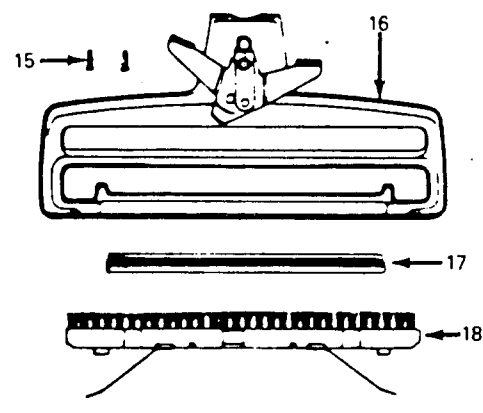

Cleaning Tools

Ref. No.	Part No.	Description
1	43414101	+ Rug & Floor Nozzle Comp.
2	42246002	+ Bottom Plate - Edge Cleaning
3	12955	* Screw
4	15963FW	+ Spring
5	13258 16184	+ Brush Back Brush Back Assm. - 2120-01, S3013, S3013-001
6	13259PH	+ Litter Picker
7	13272	+ Shaft
8	13157AG	+ Roller
9	161413	+* Retainer
10	13156T 13156LL 43463012	+ Nozzle Connecting Tube + Nozzle Connecting Tube + Nozzle Connector Tube - JM - 2120- 01, S3013-001
11	13267	+* Gasket
12	38615031 38615156	+ Nozzle - Edge Cleaning Nozzle - JM - 2120-01. S3013-001
13	13261AY	* Rib Shoe
15	808537	+* Screw
16	604477	+ Bottom Plate Assm.
17	714232	+ Litter Picker
18	714256	+ Brush Back Assm.
19	815368	+* Pin
20	815357LL	+ Roller
21	0M114169	Carpet & Floor Nozzle
22	907735	+ Screw
23	714249	+ Shoe
24	612929	+ Tube Retainer - Plastic
25	162331	+ Rivet
26	650110A	+ Connector Tube
27	43414057	Furniture Nozzle
28	38617017	Crevice Tool
29	34462	+ Sprayer Comp.
30	13077JM 43414073	+ Bare Floor Brush Floor Brush Assm.
31	13155	+ Bare Floor Brush (Use w/ 3077JM)
32	13253AG	+ Floor Brush Face
33	13276 33712007	Swivel Bushing - Floor Brush (Use w/13154JM) Split Ring (Use w/38644040)

Canister & Portable Cleaners

Ref. No.	Part No.	Description
34	13154JM 38644040	+ Floor Brush Swivel & Collar Swivel Connector (Use w/48473025)
35	161851JM 43414064	+ Dusting Brush Dusting Brush (One Piece)
36	13149JM	Nozzle Connector Tube (Use w/ 161851JM)
37	13150LL	+ Nozzle (Use w/ 61851 JM)
38	13263BZ	+ Brush (Use w/ 61851 JM)
39	161852JM 43414016	+ Furniture Brush Comp. Furniture Brush - AG
40	13149JM	Nozzle Connector Tube (Use w/ 161852JM)
41	161852JM	+ Furniture Brush Comp.
42	13254BZ	+ Furniture Brush Back (Use w/ 161852JM)
43	43458001	Ext. Wand
44	43453027	Ext. Wand - S3033-030
45	12589	Tube Guide
46	12845JM	Gasket - Outer
47	12844JM	+ Gasket - Inner
48	12598	+ Ext. Tube - Inner
49	12597	Ext. Tube - Outer
50	36152018	Tube Latch - Outer
51	12846AG	Tube Latch - Inner
52	12763AW	* Rivet
53	12772	+* Rivet
54	12783	+* Rivet
55	12600	* Rivet
56	12824	+* Reinforcement Plate
57	21312704	* Washer
58	34986LL	+ Ext. Tube - Use 43458001
59	48468	+ Ext. Tube - Inner
60	48458	+ Ext. Tube Assm. - Outer
61	48460	+ Guide
62	48460	+* Rivet
63	35015	+ Lock Spring
64	48467	+ Lock Pin
65	35104	+ Tube Lock
66	23016	+ Lock Housing