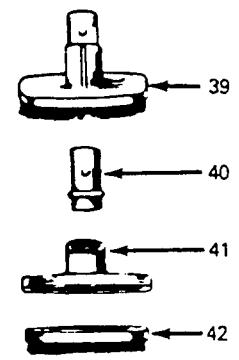

Cleaning Tools

Ref. No.	Part No.	Description
1	43414101	+ Rug & Floor Nozzle Comp.
2	42246002	+ Bottom Plate - Edge Cleaning
3	12955	* Screw
4	15963FW	+ Spring
5	13258 16184	+ Brush Back Brush Back Assm. - 2120-01, S3013, S3013-001
6	13259PH	+ Litter Picker
7	13272	+ Shaft
8	13157AG	+ Roller
9	161413	+* Retainer
10	13156T 13156LL 43463012	+ Nozzle Connecting Tube + Nozzle Connecting Tube + Nozzle Connector Tube - JM - 2120- 01, S3013-001
11	13267	+* Gasket
12	38615031 38615156	+ Nozzle - Edge Cleaning Nozzle - JM - 2120-01. S3013-001
13	13261AY	* Rib Shoe
15	808537	+* Screw
16	604477	+ Bottom Plate Assm.
17	714232	+ Litter Picker
18	714256	+ Brush Back Assm.
19	815368	+* Pin
20	815357LL	+ Roller
21	0M114169	Carpet & Floor Nozzle
22	907735	+ Screw
23	714249	+ Shoe
24	612929	+ Tube Retainer - Plastic
25	162331	+ Rivet
26	650110A	+ Connector Tube
27	43414057	Furniture Nozzle
28	38617017	Crevice Tool
29	34462	+ Sprayer Comp.
30	13077JM 43414073	+ Bare Floor Brush Floor Brush Assm.
31	13155	+ Bare Floor Brush (Use w/ 3077JM)
32	13253AG	+ Floor Brush Face
33	13276 33712007	Swivel Bushing - Floor Brush (Use w/13154JM) Split Ring (Use w/38644040)

Canister & Portable Cleaners

Ref. No.	Part No.	Description
34	13154JM 38644040	+ Floor Brush Swivel & Collar Swivel Connector (Use w/48473025)
35	161851JM 43414064	+ Dusting Brush Dusting Brush (One Piece)
36	13149JM	Nozzle Connector Tube (Use w/ 161851JM)
37	13150LL	+ Nozzle (Use w/ 61851 JM)
38	13263BZ	+ Brush (Use w/ 61851 JM)
39	161852JM 43414016	+ Furniture Brush Comp. Furniture Brush - AG
40	13149JM	Nozzle Connector Tube (Use w/ 161852JM)
41	161852JM	+ Furniture Brush Comp.
42	13254BZ	+ Furniture Brush Back (Use w/ 161852JM)
43	43458001	Ext. Wand
44	43453027	Ext. Wand - S3033-030
45	12589	Tube Guide
46	12845JM	Gasket - Outer
47	12844JM	+ Gasket - Inner
48	12598	+ Ext. Tube - Inner
49	12597	Ext. Tube - Outer
50	36152018	Tube Latch - Outer
51	12846AG	Tube Latch - Inner
52	12763AW	* Rivet
53	12772	+* Rivet
54	12783	+* Rivet
55	12600	* Rivet
56	12824	+* Reinforcement Plate
57	21312704	* Washer
58	34986LL	+ Ext. Tube - Use 43458001
59	48468	+ Ext. Tube - Inner
60	48458	+ Ext. Tube Assm. - Outer
61	48460	+ Guide
62	48460	+* Rivet
63	35015	+ Lock Spring
64	48467	+ Lock Pin
65	35104	+ Tube Lock
66	23016	+ Lock Housing