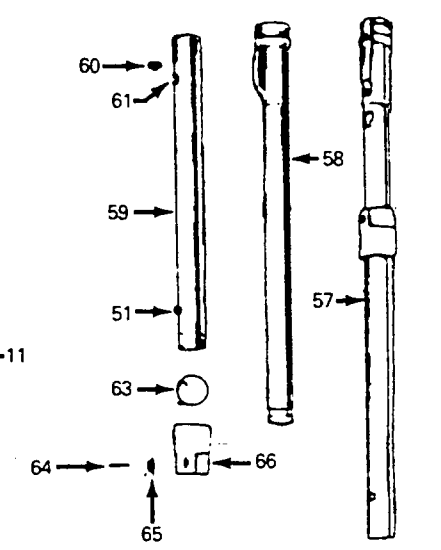

Cleaning Tools

Ref. No.	Part No.	Description
1	43414101	+ Rug & Floor Nozzle Comp.
2	42246002	+ Bottom Plate - Edge Cleaning
3	12955	* Screw
4	15963FW	+ Spring
5	13258 16184	+ Brush Back Brush Back Assm. - 2120-01, S3013, S3013-001
6	13259PH	+ Litter Picker
7	13272	+ Shaft
8	13157AG	+ Roller
9	161413	+* Retainer
10	13156T 13156LL 43463012	+ Nozzle Connecting Tube + Nozzle Connecting Tube + Nozzle Connector Tube - JM - 2120- 01, S3013-001
11	13267	+* Gasket
12	38615031 38615156	+ Nozzle - Edge Cleaning Nozzle - JM - 2120-01. S3013-001
13	13261AY	* Rib Shoe
15	808537	+* Screw
16	604477	+ Bottom Plate Assm.
17	714232	+ Litter Picker
18	714256	+ Brush Back Assm.
19	815368	+* Pin
20	815357LL	+ Roller
21	0M114169	Carpet & Floor Nozzle
22	907735	+ Screw
23	714249	+ Shoe
24	612929	+ Tube Retainer - Plastic
25	162331	+ Rivet
26	650110A	+ Connector Tube
27	43414057	Furniture Nozzle
28	38617017	Crevice Tool
29	34462	+ Sprayer Comp.
30	13077JM 43414073	+ Bare Floor Brush Floor Brush Assm.
31	13155	+ Bare Floor Brush (Use w/ 3077JM)
32	13253AG	+ Floor Brush Face
33	13276 33712007	Swivel Bushing - Floor Brush (Use w/13154JM) Split Ring (Use w/38644040)

Canister & Portable Cleaners

Ref. No.	Part No.	Description
34	13154JM 38644040	+ Floor Brush Swivel & Collar Swivel Connector (Use w/48473025)
35	161851JM 43414064	+ Dusting Brush Dusting Brush (One Piece)
36	13149JM	Nozzle Connector Tube (Use w/ 161851JM)
37	13150LL	+ Nozzle (Use w/ 61851 JM)
38	13263BZ	+ Brush (Use w/ 61851 JM)
39	161852JM 43414016	+ Furniture Brush Comp. Furniture Brush - AG
40	13149JM	Nozzle Connector Tube (Use w/ 161852JM)
41	161852JM	+ Furniture Brush Comp.
42	13254BZ	+ Furniture Brush Back (Use w/ 161852JM)
43	43458001	Ext. Wand
44	43453027	Ext. Wand - S3033-030
45	12589	Tube Guide
46	12845JM	Gasket - Outer
47	12844JM	+ Gasket - Inner
48	12598	+ Ext. Tube - Inner
49	12597	Ext. Tube - Outer
50	36152018	Tube Latch - Outer
51	12846AG	Tube Latch - Inner
52	12763AW	* Rivet
53	12772	+* Rivet
54	12783	+* Rivet
55	12600	* Rivet
56	12824	+* Reinforcement Plate
57	21312704	* Washer
58	34986LL	+ Ext. Tube - Use 43458001
59	48468	+ Ext. Tube - Inner
60	48458	+ Ext. Tube Assm. - Outer
61	48460	+ Guide
62	48460	+* Rivet
63	35015	+ Lock Spring
64	48467	+ Lock Pin
65	35104	+ Tube Lock
66	23016	+ Lock Housing