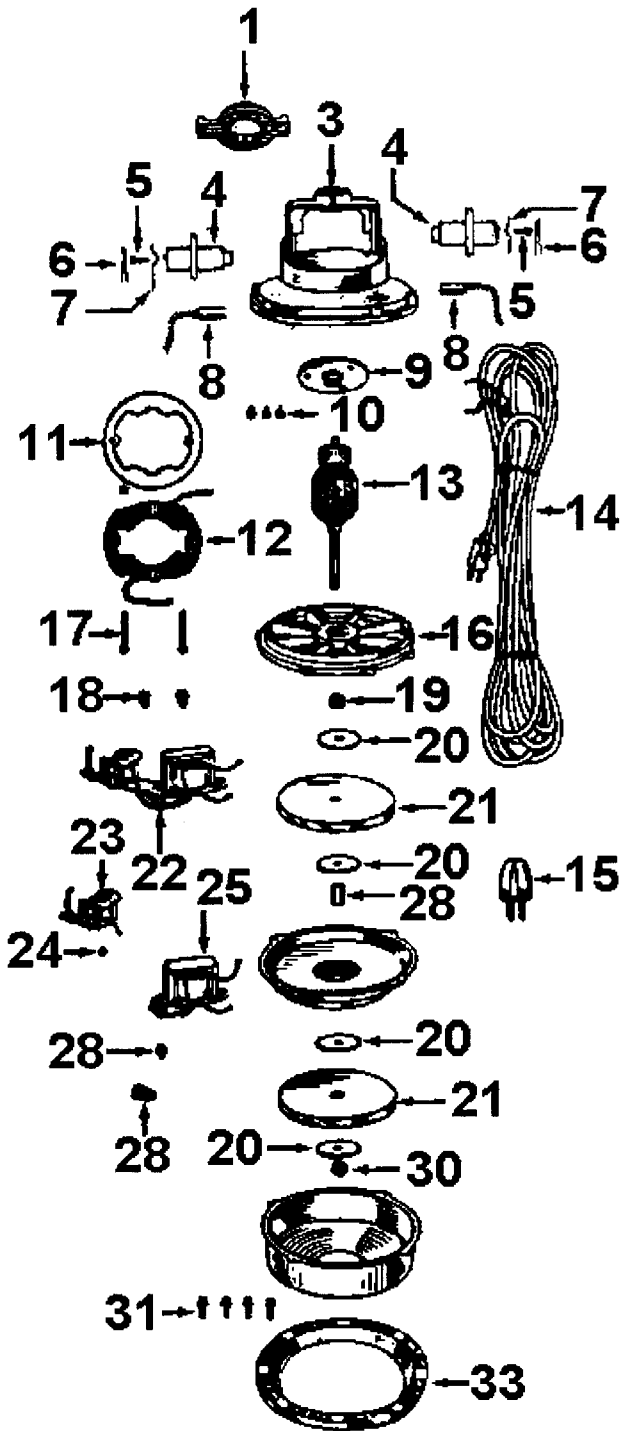

Motor

Models 82, 84, 84B, 85, 86, 87, 88, 434 444, 454, 843, 845, 858

Ref. No.	Part No.	Description
	11185	+ Motor Comp. - 110V - Except 87
	48503	+ Motor Comp. - 220V - Except 87
1	34622	+ Rubber Mount
2	35335	+ Air Baffle - 87
3	10695	+ Motor Casing
4	18218AG	+ Motor Brush Holder
	48983	+ Motor Brush Holder - 87
5	46875	* Screw
6	18220	+* Cotter Pin
7	18219	+* Retainer
8	46100	Motor Brush
9	15856	+ Upper Bearing
10	44551	+* Screw
11	34737	+ Baffle
12	22938	+ Field Coil (110V)
13	22956	Armature (110V)
14	46363195	Cord
15	35380	Service Plug
16	34524	+ Bottom Bearing
17	15801	+* Screw
18	160356	* Terminals
19	163059	+* Fan Spacer
20	21312701	* Fan Spacer Washer
21	34511	+ Fan
22	23173	+ Transformer & Relay - 87
23	49115	+ Relay - 87
24	18154	+* Nut
25	48709	+ Transformer - 87
26	31732003	Fan Spacer - Long
27	34509	+ Deflector
28	48963	+* Screw - 87
29	48969	* Solderless Connector
30	18757	+* Nut
31	46877	+* Screw
32	22742AY	+ Fan Housing
33	22116	+ Rubber Mount

Hose Assembly

Ref. No.	Part No.	Description
1	11756JM	+ Hose Comp. - Ultraflex - Constellation
2	35123JM	+ Hose - Less Ends - Constellation
3	43438035	Hose Comp. - Portable Canisters
4	43438035	Hose Comp. - Portable Canisters
	23203JM	+ Hose Comp. - Constellation
6	48617JM	+ Hose Less Ends - Constellation
9	48685	+ Medallion - 87
10	48733	+* Screws
11	48876	+ Switch Slide - 87
12	35180	+ Switch Contact - 87
13	23195	+ Switch Terminal Block - 87
14	49041	+* Contact - Top - 87
15	35106	+ Switch Contact - Bottom - 87
16	35183	+ Switch Contact - Bottom - 87
17	48778	+ Switch Control Assm. & Cover - 87
18	35182	+ Contact - Top - 87
19	48735	+* Screw
20	42835	+* Screw
21	48666	+* Contact - Top - 87
22	48667	+* Contact - Lower - 87
23	49042	+* Contact - 87
24	35123	+* Spring - 87
25	23145JM	+ Hose Grip Connector
26	35201JM	+ Hose End Assm.
27	34667	+ Hose Latch Spring
28	48853	+* Rivet
29	23142	+ Hose Guard - 87
30	23159A	+ Hose Tube Curved Assm.
31	12783	+* Rivet
-	-	Not Applicable - S3033-030