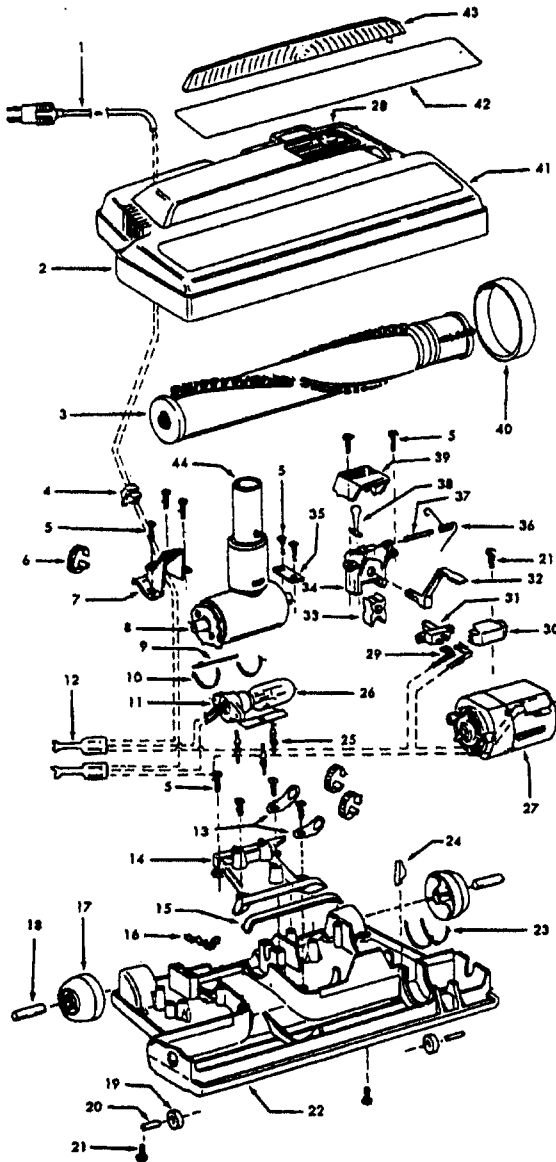

Power Nozzle

48438112 + (Use 48438044) - MN - S3281, S3283, S3283-040

48438224 - MT - S3405, S3423

Ref. No.	Part No.	Description
	48438056	Power Nozzle - MT - (Same as 48438224 except 4.5' Cord)
1	46321088	Cord - AG - Standard Plug
2	46321005	Attachment Cord
	36231104	Furniture Guard - MZ
	36231106	Furniture Guard - MW - S3483, S3283-040
3	48416030	Agitator - 4B
4	163768	Strain Relief
5	21447041	* Screw
6	27479307	* Wire Tie
7	36131024	Retainer Housing - MT
8	43461021	Nozzle Connector - AG
9	34112005	* Seal
10	34337003	* Seal
11	47171009	+ Lamp Socket
12	18972	Insulated Terminal (3 Wire)
13	45517	* Wire Holder
14	42256098	Dust Cover
15	34123017	* Seal
16	35276001	* Detent Spring
17	32175025	Wheel - AG
18	31523005	Wheel Shaft
19	32761001	Wheel
20	31522004	Wheel Shaft
21	21447007	* Screw
22	42246121	Base Plate Assm. (Incl. Items 17,18,19,20,23,24)
23	34337004	* Lower Seal
	34378010	* Upper Seal
24	13261AY	* Rib Shoe
25	36218005	Grommet
26	27317307	Lamp - 15
27	43177073	Motor
28	51865003	Indicator Lens
	51865004	Indicator Lens - S3283-040
29	27666702	* Terminal
30	37258082	Shield
31	281770KD	Switch
32	51151053	Indicator - PH
33	34361001	Switch Actuator
34	42262032	Housing
35	36131017	* Retainer
36	38353007	Torsion Spring
37	31523006	Pivot Pin
38	38458002	* Depressor
39	38433066	Switch Pedal - MZ
	38433067	+ Switch Pedal - MW - S3283, S3283-040, S3423
40	38528011	Belt
41	42252189	Nozzle Body - AG
42	52125092	Nameplate
	52125091	Nameplate - S3405, S3423
	52125114	Nameplate - S3283-040
	39383060	Lens
43	39383060	Lens
44	43457037	Swivel Tube - AG

Agitator 48416030

1	48495AY	Thread Guard
2	43267002	Bearing
3	21347003	* Washer
4	36422001	End
5	48445017	Agitator Brush
6	41435018	Thread Guard
7	38537008	End Pulley
8	48418001	Brush Ring
9	31722019	Spacer
10	32724005	Shaft