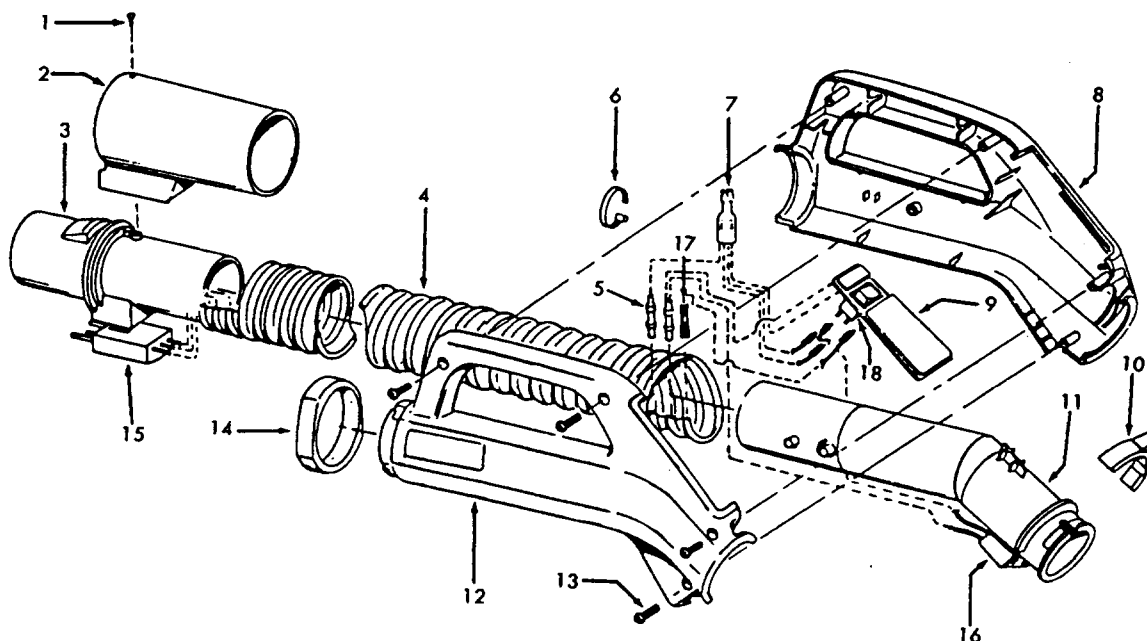

Ref. No.	Part No.	Description	Ref. No.	Part No.	Description
	43433025	Hose - 3W - MV	10	36153029	Latch Ring
	43433082	+ Hose - 3W - MV	11	38646034	Inner Tube
1	21124102	* Drive Screw	12	48663161	Grip - RH - MV
2	38634067	Grip - MV		39461007	Grip - RH - MV - (43433025)
3	38638030	+ Hose Connector	13	21447124	* Screw
4	43431014	Hose - 3W	14	36131087	Retainer Ring
5	31712006	* Insulating Sleeve	15	46521008	Plug - 3 Pin
6	27479307	* Wire Tie	16	46325024	Connector Repair Kit - (43433082 Only)
7	12227	Insulated Terminal	17	27613003	Wire Slice
8	48663161	Grip - LH - MV	18	28161051	Switch
	39461008	Grip - LH - MV - (43433025)			
9	47551025	+ Grip Control Panel - AG (incl. Items 6, 7, 17)