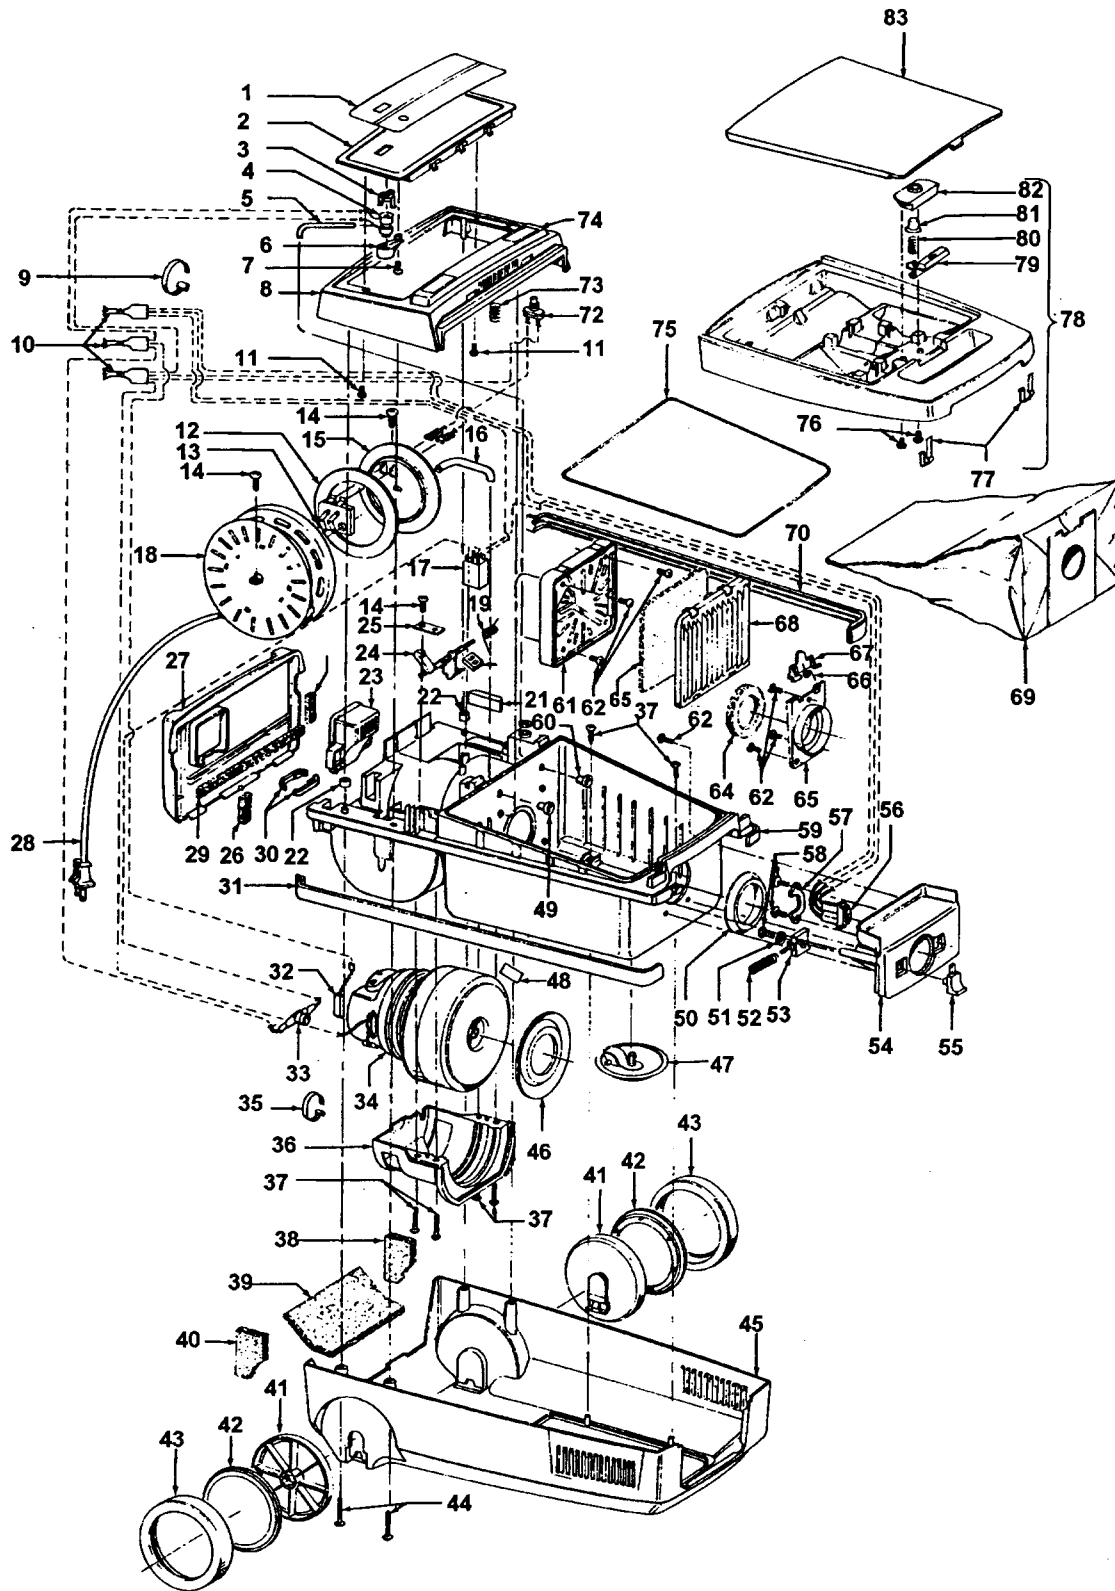

Ref. No.	Part No.	Description
1	46321088	Cord - AG - Standard Plug
	46321009	Cord - S3625
2	36231103	Furniture Guard - MS - S3277, S3277-040, S3279
	36231096	Furniture Guard - MY
3	48416030	Agitator - 4B
4	163768	Strain Relief
5	21447041	* Screw
6	27479307	* Wire Tie
7	36131044	Retainer Housing - MP
	36131067	Retainer Housing - AG - S3491, S3493, S3623, S3625
8	43461021	Nozzle Connector - AG (Incl. Item 44)
9	34112005	* Seal
10	34337003	* Seal
11	47171009	+ Lamp Socket
12	18972	* Insulated Terminal (3 Wire)
13	45517	* Wire Holder
14	42256098	Dust Cover
15	34123017	* Seal
16	35276001	* Detent Spring
17	32175025	Wheel - AG
18	31523005	Wheel Shaft
19	32761001	Wheel
20	31522004	Wheel Shaft
21	21447007	* Screw
22	42246121	Base Plate Assm. (incl. Items 17,18,19,20,23,24)
23	34337004	* Lower Seal
24	13261AY	* Rib Shoe
25	36218005	Grommet
26	27317307	Lamp - 15
27	43177073	Motor
28	51865002	+ Indicator Lens
	51865018	Indicator Lens
29	27666702	* Terminal
30	37258082	Shield
31	281770KD	Switch
32	51151053	Indicator - PH
33	34361001	Switch Actuator
34	42262032	Housing
35	36131017	* Retainer
36	38353007	Torsion Spring
37	31523006	Pivot Pin
38	38458002	* Depressor
39	38433054	Switch Pedal - MR
	38433067	+ Switch Pedal - MWV - S3491, S3493, S3623, S3625
40	38528011	Belt
41	42252189	Nozzle Body-AG - (Incl. Items 2,43)
42	52125092	Nameplate - S3277, S3279
	52125114	Nameplate - S3277-040, S3491, 4393
	52125133	Nameplate - S3623, S3625
43	39383060	Lens
44	43457037	Swivel Tube - AG