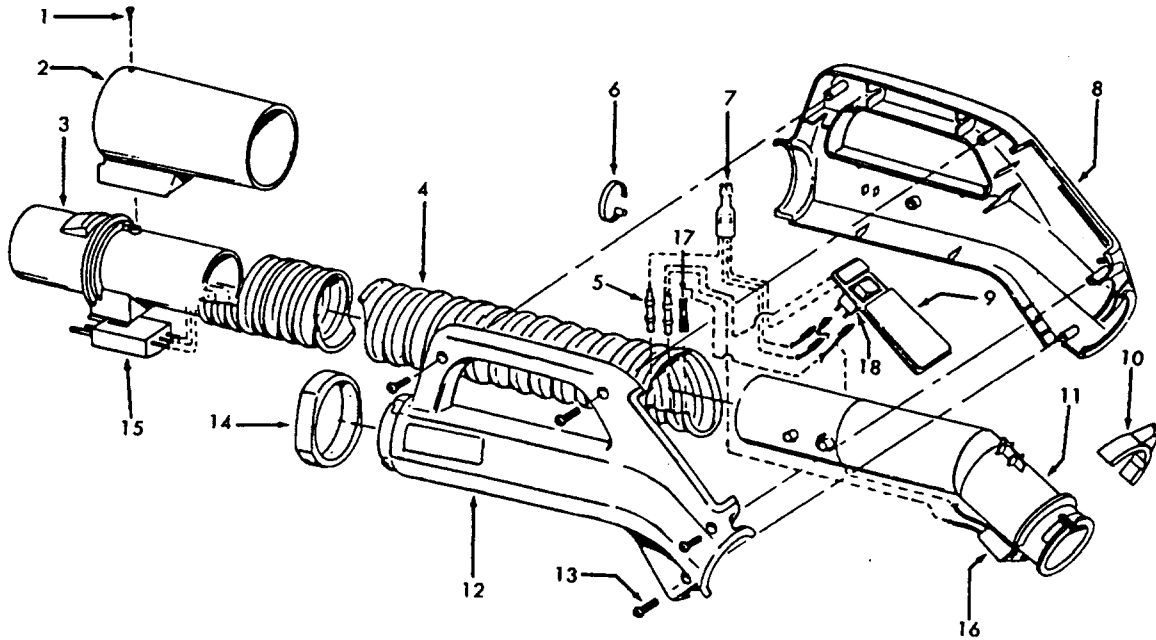

Ref. No.	Part No.	Description
55	38421011	Slide Button
56	46526008	Receptacle - 3W
57	36171009	Clamp
58	21447203	Screw
59	37215111	Main Frame - AG
60	32282008	+ Tube Adapter
61	36434105	+ Back Support
62	21447003	* Screw
63	38765006	Filter
64	38784017	Seal
65	36425032	Bag Collar Support
66	38351006	+ Spring
67	36153026	Bag Latch
68	37944004	Filter Retainer
69	4010037M	Paper Bag - 3 Pk.
70	36235025	Furniture Guard - LH - MS
	36235027	Furniture Guard - LH - MV - S3491
72	47511030	Switch
73	38313021	+* Spring
74	38426042	Pedal - MS
	38426044	+ Pedal - AG - S3491
75	31526003	Seal
76	21447017	+* Screw
77	21378157	Spring Clip
78	42217103	Bag Lid - MR
	42217106	Bag Lid - AG - S3491
79	36152010	Latch - MR
	36152013	Latch - AG - S3491
80	38313017	* Spring
81	38411053	+ Pop-Up Button
82	36131048	Latch Retainer
83	36433024	Tool Lid - AAL (Clear)
	56513214	Owner Manual
	58185121	+ Carton
	8185132	+ Carton - S3491
	58461024	+ Rear Support
	58461025	+ Front Support
	58216010	+ Bottom Pad
	58333010	+ Mid Pad
	58369022	+ Bottom Support

Dimension Hose
43433087 + Hose - 2W - AAP 7-1/2'
43433080 Hose - 2W - AAB 6'

Ref. No.	Part No.	Description
1	36153009	Latch Ring
	34777007	Suction Regulator- MV

Ref. No.	Part No.	Description	Ref. No.	Part No.	Description
	43433025	Hose - 3W - MV	10	36153029	Latch Ring
	43433082	+ Hose - 3W - MV	11	38646034	Inner Tube
1	21124102	* Drive Screw	12	48663161	Grip - RH - MV
2	38634067	Grip - MV		39461007	Grip - RH - MV - (43433025)
3	38638030	+ Hose Connector	13	21447124	* Screw
4	43431014	Hose - 3W	14	36131087	Retainer Ring
5	31712006	* Insulating Sleeve	15	46521008	Plug - 3 Pin
6	27479307	* Wire Tie	16	46325024	Connector Repair Kit - (43433082 Only)
7	12227	Insulated Terminal	17	27613003	Wire Slice
8	48663161	Grip - LH - MV	18	28161051	Switch
	39461008	Grip - LH - MV - (43433025)			
9	47551025	+ Grip Control Panel - AG (incl. Items 6, 7, 17)			