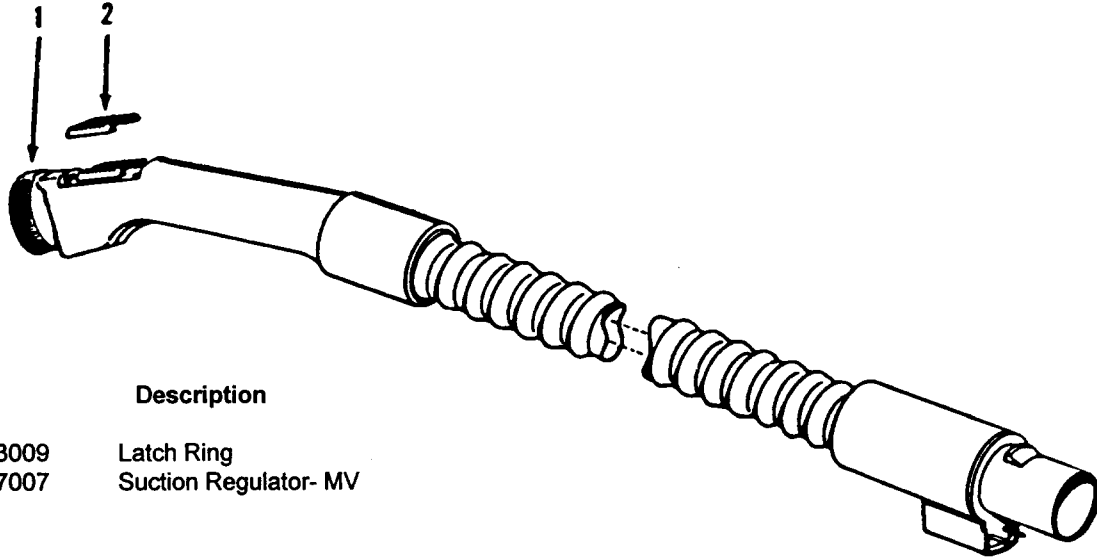

Dimension Hose
43433087 + Hose - 2W - AAP 7-1/2'
43433080 Hose - 2W - AAB 6'

Ref. No.	Part No.	Description
1	36153009	Latch Ring
	34777007	Suction Regulator- MV