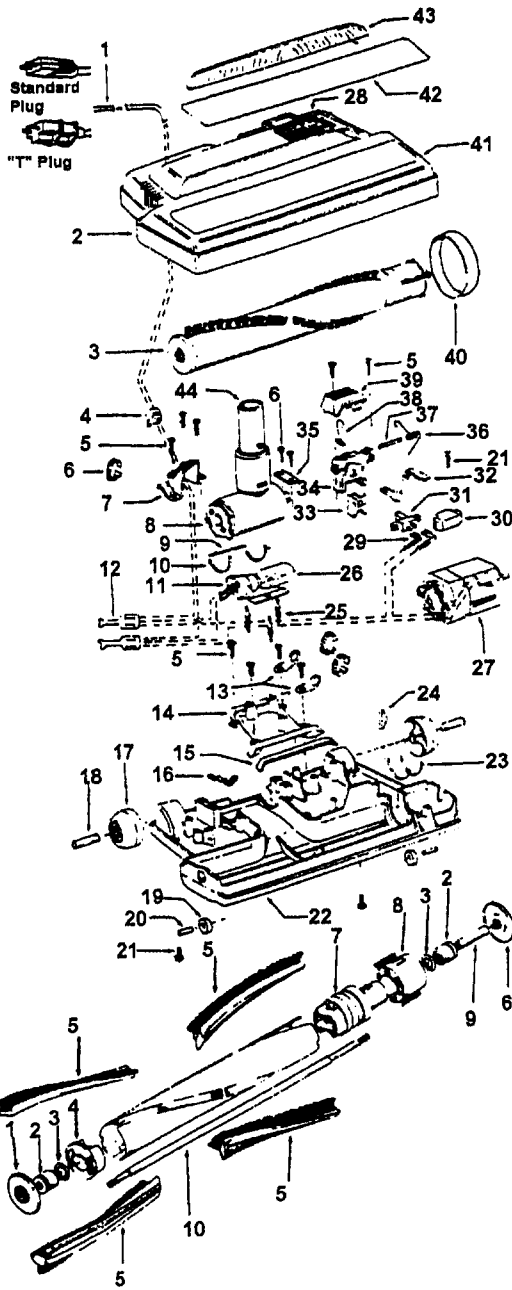

Power Nozzle 48438112 + (Use 48438044)
48438124 - ABB, 48438126 - ABB
48438226 - AG T - Plug,
48438044 - AG - Standard Plug

Model S3277, S3277-040, S3279,
S3491, S3493, S3623, S3625

Agitator 48416030

1	48495AY	Bearing
2	43267002	Bearing
3	21347003	* Washer
4	36422001	End
5	48445017	Agitator Brush
6	41435018	Thread Guard
7	38537008	End Pulley
8	48418001	Brush Ring
9	31722019	Spacer
10	32724005	Shaft

Ref. No.	Part No.	Description
1	46321088	Cord - AG - Standard Plug
	46321009	Cord - S3625
2	36231103	Furniture Guard - MS - S3277, S3277-040, S3279
	36231096	Furniture Guard - MY
3	48416030	Agitator - 4B
4	163768	Strain Relief
5	21447041	* Screw
6	27479307	* Wire Tie
7	36131044	Retainer Housing - MP
	36131067	Retainer Housing - AG - S3491, S3493, S3623, S3625
8	43461021	Nozzle Connector - AG (Incl. Item 44)
9	34112005	* Seal
10	34337003	* Seal
11	47171009	+ Lamp Socket
12	18972	* Insulated Terminal (3 Wire)
13	45517	* Wire Holder
14	42256098	Dust Cover
15	34123017	* Seal
16	35276001	* Detent Spring
17	32175025	Wheel - AG
18	31523005	Wheel Shaft
19	32761001	Wheel
20	31522004	Wheel Shaft
21	21447007	* Screw
22	42246121	Base Plate Assm. (incl. Items 17,18,19,20,23,24)
23	34337004	* Lower Seal
24	13261AY	* Rib Shoe
25	36218005	Grommet
26	27317307	Lamp - 15
27	43177073	Motor
28	51865002	+ Indicator Lens
	51865018	Indicator Lens
29	27666702	* Terminal
30	37258082	Shield
31	281770KD	Switch
32	51151053	Indicator - PH
33	34361001	Switch Actuator
34	42262032	Housing
35	36131017	* Retainer
36	38353007	Torsion Spring
37	31523006	Pivot Pin
38	38458002	* Depressor
39	38433054	Switch Pedal - MR
	38433067	+ Switch Pedal - MWV - S3491, S3493, S3623, S3625
40	38528011	Belt
41	42252189	Nozzle Body-AG - (Incl. Items 2,43)
42	52125092	Nameplate - S3277, S3279
	52125114	Nameplate - S3277-040, S3491, 4393
	52125133	Nameplate - S3623, S3625
43	39383060	Lens
44	43457037	Swivel Tube - AG