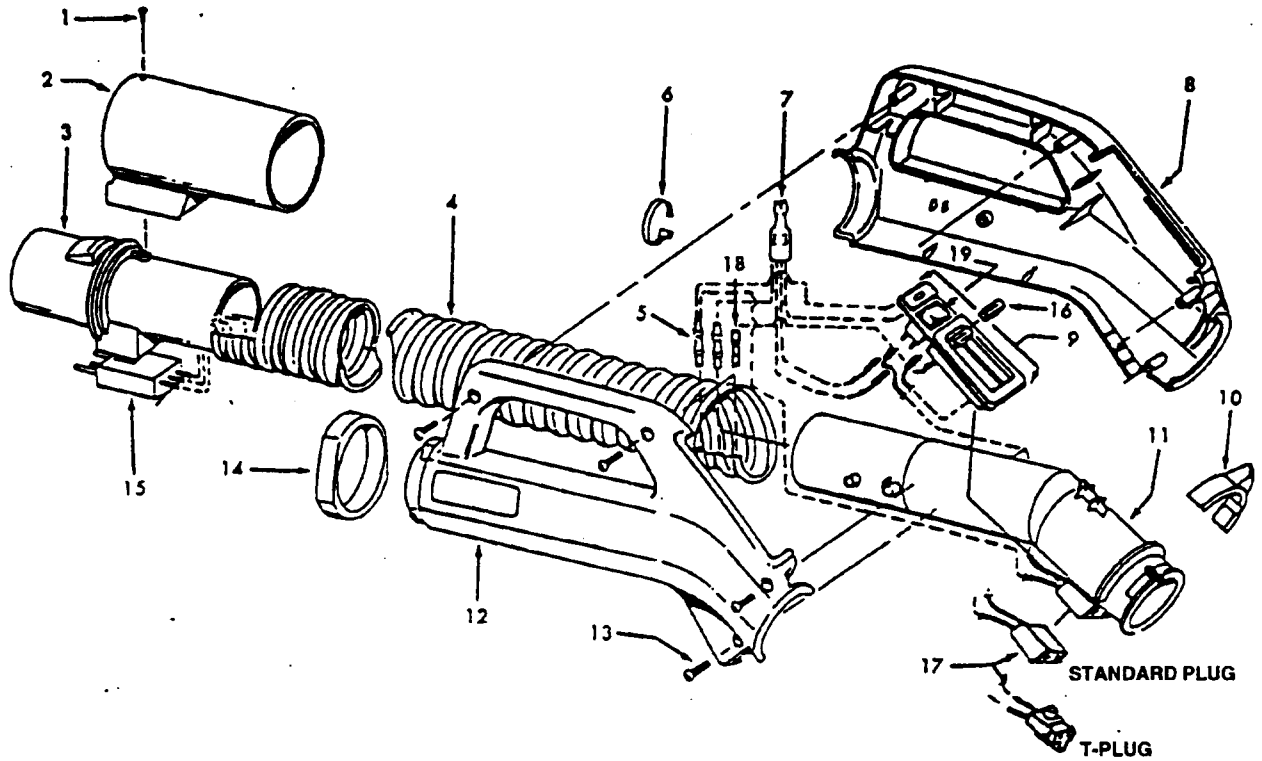

Dimension Hose

	43433079	+ Hose - 3W - MV - 6'		43433024	Hose - 3W - MV - 7-1/2' (T - Plug)
Ref. No.	Part No.	Description	Ref. No.	Part No.	Description
1	21124102	Drive Screw	1	21124102	* Drive Screw
2	38634067	Grip - MV	2	38634067	Grip - MV
3	38638030	Hose Connector	3	38638030	Hose Connector
4	43431014	Hose - 3W	4	43431014	Hose - 3W
5	31712006	Insulating Sleeve	5	31712006	* Insulating Sleeve
6	27479307	Wire Tie	6	27479307	* Wire Tie
7	12227	Insulated Terminal	7	12227	Insulated Terminal
8	48663161	Hose Grip Assm. (Incl. Items 12,17,18)	8	39461008	Grip - LH - MV (T-Plug Style)
9	48663023	Grip Control Panel - (Incl. Items 7,8,12,17)	9	47561006	Grip Control Panel - AG (Incl. Items 7,17)
	51341001	Nameplate - Grip Control Panel		51341001	Nameplate - Grip Control Panel
10	36153029	Latch Ring	10	36153029	Latch Ring
11	38646034	Inner Tube	11	38646034	Inner Tube
12	48663161	Hose Grip Assm. (incl. Items 8,17,18)	12	39461007	Grip - RH - MV (T-Plug Style)
13	21447124	+ Screw	13	21447124	+* Screw
14	36131087	Retainer Ring	14	36131087	Retainer Ring
15	46521008	Plug - 3 Pin	15	46521008	Plug - 3 Pin
16	38421040	Button	16	38421040	Button
17	46651001	+ Connector & Lamp (Std. Plug Style)	17	46651003	Connector & Lamp (T-Plug Style)
	46325024	Connector Repair Kit (Std. Plug Style)		46325032	Connector (T-Plug Style)
18	27613003	Wire Slice	18	27613003	Wire Slice
19	28161051	Switch	19	28161051	Switch