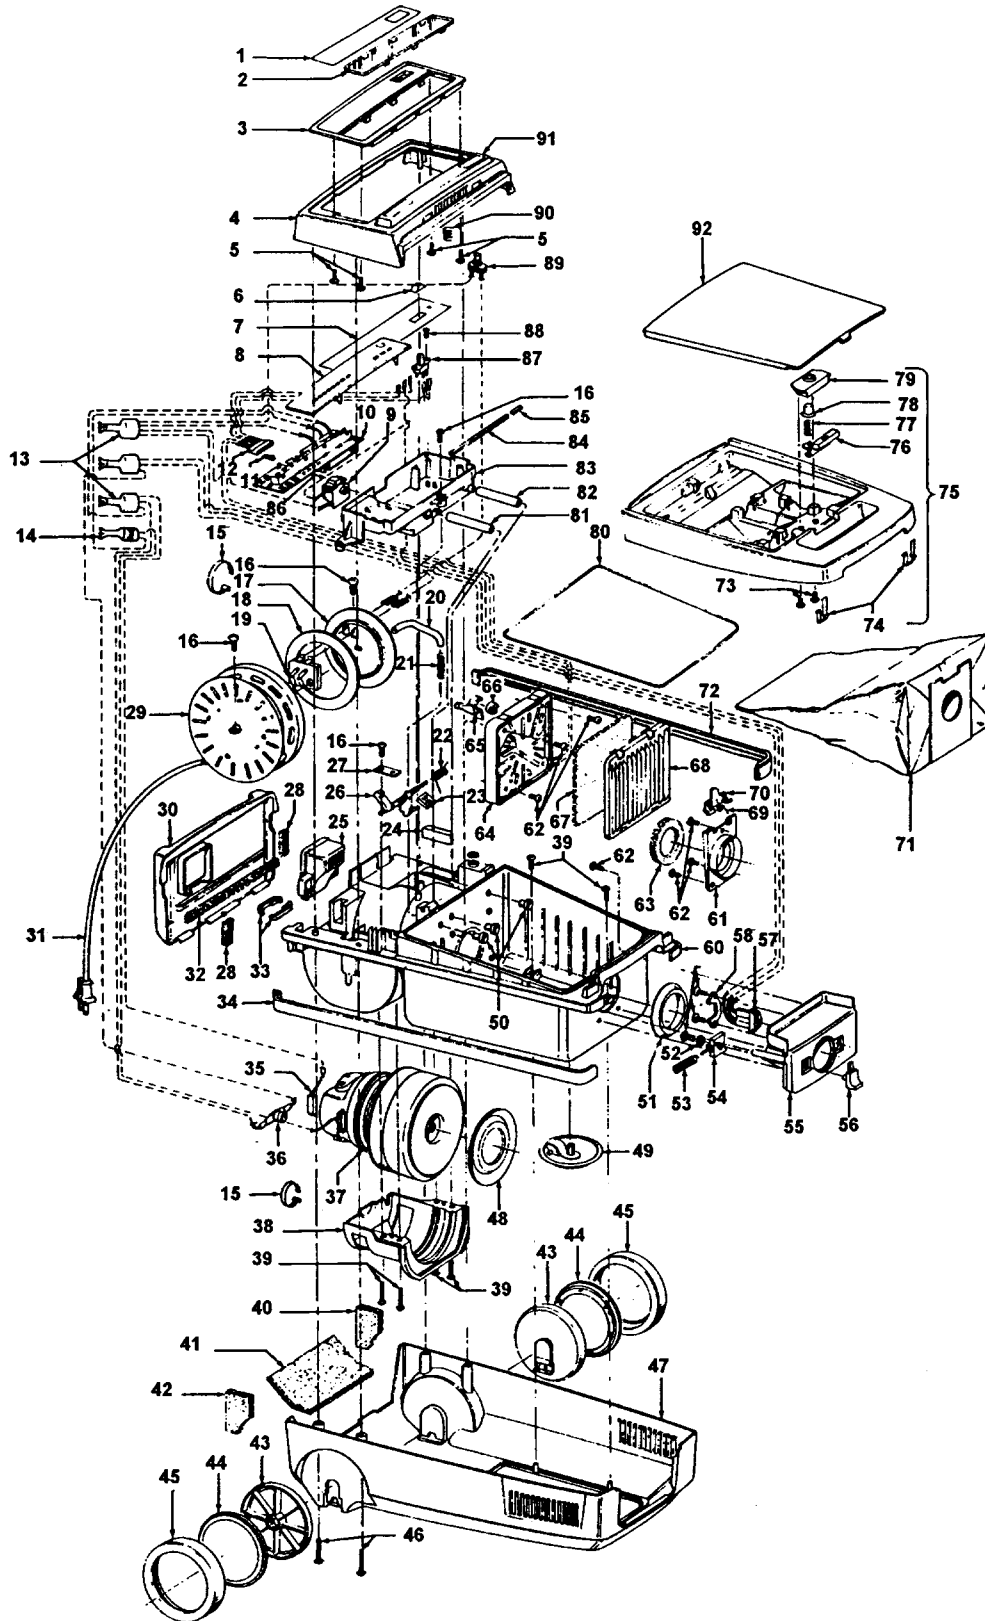

Dimension Cleaner

Model S3281, S3283, S3283-040, S3493, S3635

Ref. No.	Part No.	Description
1	51375073	Nameplate -S3281, S3283
	51375121	Nameplate -S3283-040, S3493, S3635
2	39382022	Lens
3	37214083	Control Panel - AG
4	37221017	+ Rear Deck - MN - S3283, S3283-040, S3635
	37221018	Rear Deck - AG - S3493, S3281
5	21447125	* Screw
6	38421020	+ Switch Button - AG
7	37217007	+ Insulation Shield
8	51483002	Nameplate Panel - S3281, S3493
	51485011	Nameplate Panel - S3283, S3283-040, S3635
9	47851003	+ Transducer
10	46851022	+ P.C. Board - S3281, S3493 (Use 46851021 Board - Also order Nameplate 51485011)
	46851021	P.C. Board - S3283, S3283-040, S3635
11	36152003	+* Locking Plug
12	27719102	+ Edge Connector
13	18972	Terminal Insulated
14	12227	Insulated Terminal
15	27479307	* Wire Tie
16	21447003	* Screw
17	36924005	Brush Block Bracket
18	31178027	Seal]
19	47342008	Brush Block
20	31725020	Vent Tube
21	38315010	+ Vent Tube Spring
22	38356006	+ Spring
23	36222008	Brake Pad
24	34132014	+ Foam Pad
25	37926007	Plug Housing - MZ - S3281
	37926009	Plug Housing - AG
26	38458012	Brake Arm
27	36131017	* Retainer
28	34132008	+ Seal
29	46831025	Cord Reel
30	42224005	Rear Panel - AG
31	46383308	Cord - AAP - 23
32	34123025	+ Seal
33	35253004	Ferrule
34	36235036	+ Furniture Guard - RH - MZ - S3281
	36235037	Furniture Guard - RH - MV - S3283, S3283-040, S3493, S3635
35	167679	Carbon Brush
36	28382111	Hi-Limit Thermostat
37	43578037	+ Motor - (P- 1 92)
	43578082	Motor - (P- 1 92)
38	37196110	+ Motor Cap
39	21447072	* Screw
40	34214002	+ Seal-LH
41	34172026	+ Seal
42	34214001	+ Seal - RH
43	43244021	Inside Wheel
44	32811006	+ Outside Wheel - MW
	32811012	+ Outside Wheel - AG
45	38522051	Tire - MZ - S3281
	38522053	Tire - AG
46	21447121	* Screw
47	37212131	+ Lower Case - MU - S3281
	37212132	+ Lower Case - MW - S3283, S3283-040
	37212138	+ Lower Case - AG - S3493, S3635
48	38784013	+ Motor Seal
49	43244025	Caster Wheel
50	32271003	+ Tube Adapter
51	38784015	+ Seal
52	21328071	+* Washer
53	38313017	* Spring
54	36152005	Slide Latch
55	37218020	Hose Module - MU - S3281
	37218021	+ Hose Module - MW -
	37218022	+ Hose Module - AG - S3283, 3283-040, S3493, S3635
56	38421011	Slide Button
57	46526006	Receptacle - 3W