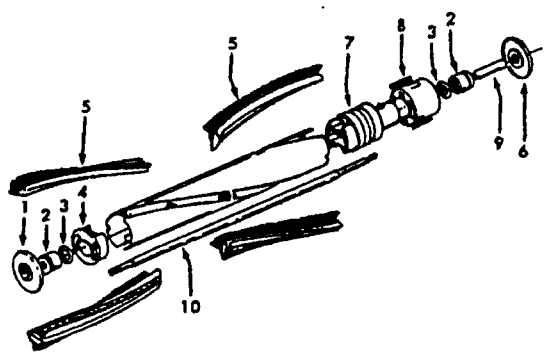

Power Nozzle

48438112 + (Use 48438044) - MN - S3281, S3283, S3283-040

48438224 - MT - S3405, S3423

Ref. No.	Part No.	Description
	48438056	Power Nozzle - MT - (Same as 48438224 except 4.5' Cord)
1	46321088	Cord - AG - Standard Plug
2	46321005	Attachment Cord
	36231104	Furniture Guard - MZ
	36231106	Furniture Guard - MW - S3483, S3283-040
3	48416030	Agitator - 4B
4	163768	Strain Relief
5	21447041	* Screw
6	27479307	* Wire Tie
7	36131024	Retainer Housing - MT
8	43461021	Nozzle Connector - AG
9	34112005	* Seal
10	34337003	* Seal
11	47171009	+ Lamp Socket
12	18972	Insulated Terminal (3 Wire)
13	45517	* Wire Holder
14	42256098	Dust Cover
15	34123017	* Seal
16	35276001	* Detent Spring
17	32175025	Wheel - AG
18	31523005	Wheel Shaft
19	32761001	Wheel
20	31522004	Wheel Shaft
21	21447007	* Screw
22	42246121	Base Plate Assm. (Incl. Items 17,18,19,20,23,24)
23	34337004	* Lower Seal
	34378010	* Upper Seal
24	13261AY	* Rib Shoe
25	36218005	Grommet
26	27317307	Lamp - 15
27	43177073	Motor
28	51865003	Indicator Lens
	51865004	Indicator Lens - S3283-040
29	27666702	* Terminal
30	37258082	Shield
31	281770KD	Switch
32	51151053	Indicator - PH
33	34361001	Switch Actuator
34	42262032	Housing
35	36131017	* Retainer
36	38353007	Torsion Spring
37	31523006	Pivot Pin
38	38458002	* Depressor
39	38433066	Switch Pedal - MZ
	38433067	+ Switch Pedal - MW - S3283, S3283-040, S3423
40	38528011	Belt
41	42252189	Nozzle Body - AG
42	52125092	Nameplate
	52125091	Nameplate - S3405, S3423
	52125114	Nameplate - S3283-040
43	39383060	Lens
44	43457037	Swivel Tube - AG