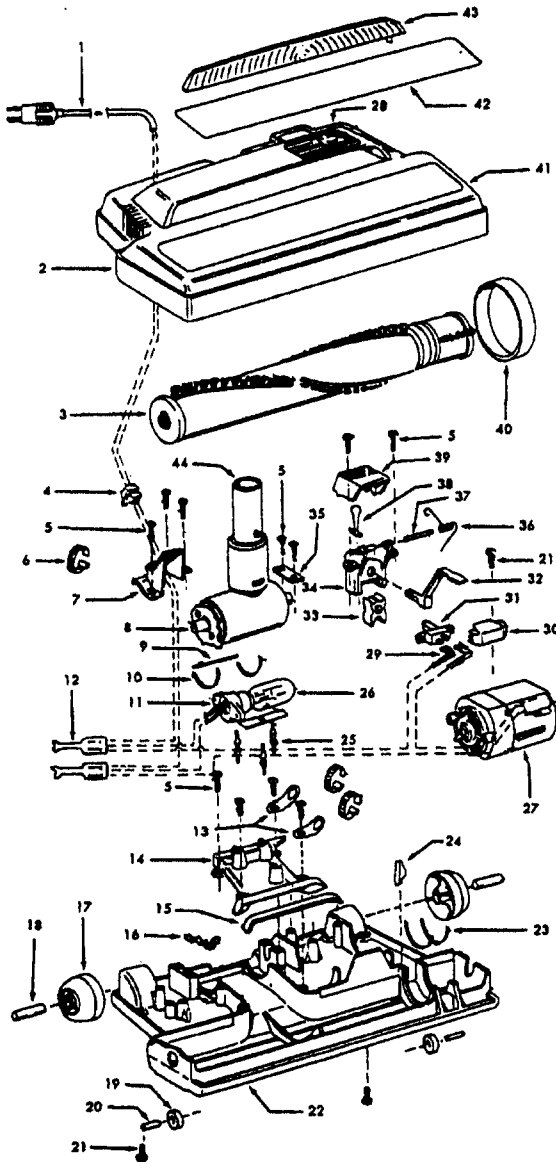

Power Nozzle

48438112 + (Use 48438044) - MN - S3281, S3283, S3283-040

48438224 - MT - S3405, S3423

Ref. No.	Part No.	Description
	48438056	Power Nozzle - MT - (Same as 48438224 except 4.5' Cord)
1	46321088	Cord - AG - Standard Plug
2	46321005	Attachment Cord
	36231104	Furniture Guard - MZ
	36231106	Furniture Guard - MW - S3483, S3283-040
3	48416030	Agitator - 4B
4	163768	Strain Relief
5	21447041	* Screw
6	27479307	* Wire Tie
7	36131024	Retainer Housing - MT
8	43461021	Nozzle Connector - AG
9	34112005	* Seal
10	34337003	* Seal
11	47171009	+ Lamp Socket
12	18972	Insulated Terminal (3 Wire)
13	45517	* Wire Holder
14	42256098	Dust Cover
15	34123017	* Seal
16	35276001	* Detent Spring
17	32175025	Wheel - AG
18	31523005	Wheel Shaft
19	32761001	Wheel
20	31522004	Wheel Shaft
21	21447007	* Screw
22	42246121	Base Plate Assm. (Incl. Items 17,18,19,20,23,24)
23	34337004	* Lower Seal
	34378010	* Upper Seal
24	13261AY	* Rib Shoe
25	36218005	Grommet
26	27317307	Lamp - 15
27	43177073	Motor
28	51865003	Indicator Lens
	51865004	Indicator Lens - S3283-040
29	27666702	* Terminal
30	37258082	Shield
31	281770KD	Switch
32	51151053	Indicator - PH
33	34361001	Switch Actuator
34	42262032	Housing
35	36131017	* Retainer
36	38353007	Torsion Spring
37	31523006	Pivot Pin
38	38458002	* Depressor
39	38433066	Switch Pedal - MZ
	38433067	+ Switch Pedal - MW - S3283, S3283-040, S3423
40	38528011	Belt
41	42252189	Nozzle Body - AG
42	52125092	Nameplate
	52125091	Nameplate - S3405, S3423
	52125114	Nameplate - S3283-040
43	39383060	Lens
44	43457037	Swivel Tube - AG

Agitator 48416030

1	48495AY	Thread Guard
2	43267002	Bearing
3	21347003	* Washer
4	36422001	End
5	48445017	Agitator Brush
6	41435018	Thread Guard
7	38537008	End Pulley
8	48418001	Brush Ring
9	31722019	Spacer
10	32724005	Shaft