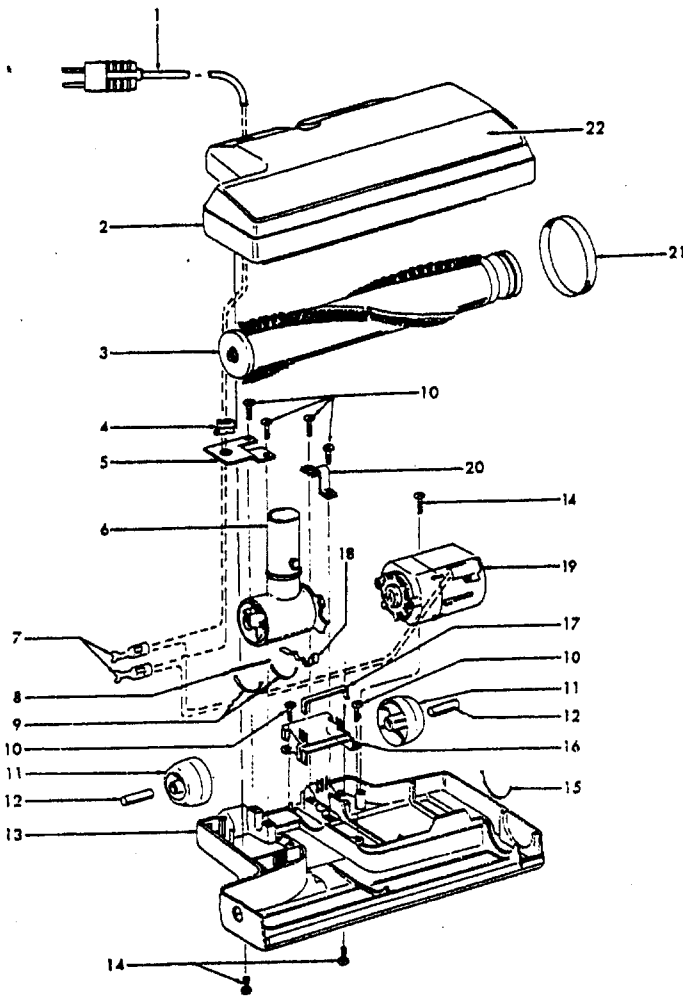

Ref. No.	Part No.	Description
1	46321088	Cord - 3.5' - AG
2	36231096	Furniture Guard - MY
3	48416030	Agitator - 4B
4	163768	Strain Relief
5	21447041	* Screw
6	27479307	* Wire Tie
7	36131023	Retainer Housing - MX
8	43461021	Nozzle Connector - AG
9	34112005	* Seal
10	34337003	* Seal
11	48969	* Wire Nut
13	42256098	Duct Cover
14	34123017	* Seal
15	35276001	* Detent Spring
16	32175025	Wheel - AG
17	31523005	Shaft
18	32761001	Wheel
19	31522004	Wheel Shaft
20	21447007	* Screw
21	42246121	Base Plate Assm. - (Incl. Items 16,17, 18, 19, 22)
22	34337004	* Seal
23	43177073	Motor
26	27666702	* Terminal
27	34361001	Switch Actuator
28	42262032	Housing
29	36131017	* Retainer
30	37258082	Shield
31	281770KD	Switch
32	51151053	Indicator - PH
33	38353007	Torsion Spring
34	31523006	Pivot Pin
35	38458002	Depressor
36	38433044	Switch Pedal - MY
37	38528011	Belt
38	42252189	Nozzle Body
39	52125086	+ Nameplate
40	39383060	Lens - KC
41	43457037	Swivel Tube - AG

Agitator 48416030

Ref. No.	Part No.	Description
1	48495AY	Thread Guard
2	43267002	Bearing
3	21347003	Washer
4	36422001	End
5	48445017	Agitator Brush
6	41435018	Thread Guard
7	38537008	End Pulley
8	48418001	Brush Ring
9	31722019	Spacer
10	32724005	Shaft

Ref. No.	Part No.	Description
1	46321088	Cord - 3.5'
2	42252174	+ Nozzle Body - AAP
3	48416009	Agitator
4	163768	Strain Relief
5	34663003	Bracket - RH
6	43482024	Nozzle Connector - LZ
7	48969	* Wire Nut
8	34112005	* Seal
9	34337003	* Seal
10	21447041	* Screw
11	32175025	Wheel - AG
12	31523005	Wheel Shaft
13	42246120	Base Plate
14	21447007	* Screw
15	34337004	* Seal
16	42256090	+ Duct Cover
17	34123015	* Duct Cover Seal
18	35276001	* Detent Spring
19	43177073	Motor
20	35271001	Bracket - LH
21	38528011	Bolt
22	52125088	Nameplate