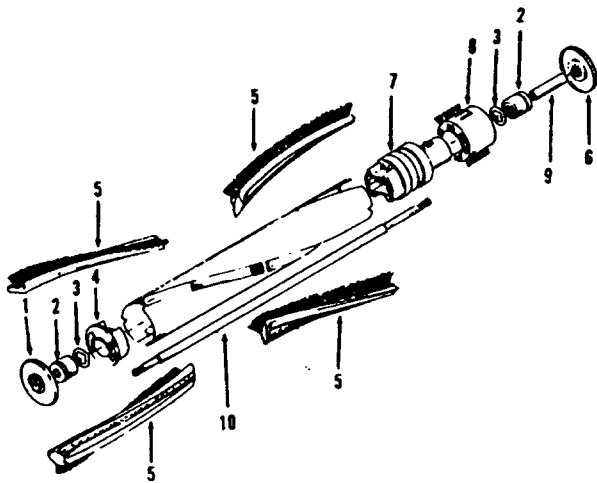

Ref. No.	Part No.	Description
1	46321088	Cord - 3.5' - AG
2	36231096	Furniture Guard - MY
3	48416030	Agitator - 4B
4	163768	Strain Relief
5	21447041	* Screw
6	27479307	* Wire Tie
7	36131023	Retainer Housing - MX
8	43461021	Nozzle Connector - AG
9	34112005	* Seal
10	34337003	* Seal
11	48969	* Wire Nut
13	42256098	Duct Cover
14	34123017	* Seal
15	35276001	* Detent Spring
16	32175025	Wheel - AG
17	31523005	Shaft
18	32761001	Wheel
19	31522004	Wheel Shaft
20	21447007	* Screw
21	42246121	Base Plate Assm. - (Incl. Items 16,17, 18, 19, 22)
22	34337004	* Seal
23	43177073	Motor
26	27666702	* Terminal
27	34361001	Switch Actuator
28	42262032	Housing
29	36131017	* Retainer
30	37258082	Shield
31	281770KD	Switch
32	51151053	Indicator - PH
33	38353007	Torsion Spring
34	31523006	Pivot Pin
35	38458002	Depressor
36	38433044	Switch Pedal - MY
37	38528011	Belt
38	42252189	Nozzle Body
39	52125086	+ Nameplate
40	39383060	Lens - KC
41	43457037	Swivel Tube - AG

Agitator 48416030

Ref. No.	Part No.	Description
1	48495AY	Thread Guard
2	43267002	Bearing
3	21347003	Washer
4	36422001	End
5	48445017	Agitator Brush
6	41435018	Thread Guard
7	38537008	End Pulley
8	48418001	Brush Ring
9	31722019	Spacer
10	32724005	Shaft

Ref. No.	Part No.	Description
1	46321088	Cord - 3.5'
2	42252174	+ Nozzle Body - AAP
3	48416009	Agitator
4	163768	Strain Relief
5	34663003	Bracket - RH
6	43482024	Nozzle Connector - LZ
7	48969	* Wire Nut
8	34112005	* Seal
9	34337003	* Seal
10	21447041	* Screw
11	32175025	Wheel - AG
12	31523005	Wheel Shaft
13	42246120	Base Plate
14	21447007	* Screw
15	34337004	* Seal
16	42256090	+ Duct Cover
17	34123015	* Duct Cover Seal
18	35276001	* Detent Spring
19	43177073	Motor
20	35271001	Bracket - LH
21	38528011	Bolt
22	52125088	Nameplate