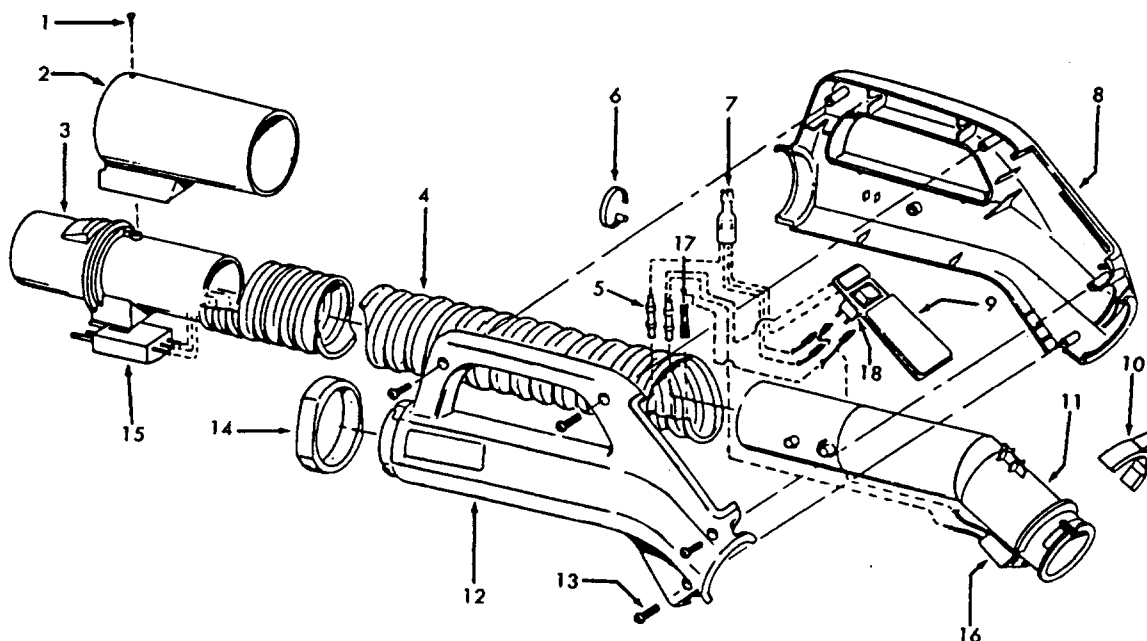

Ref. No.	Part No.	Description
1	46321088	Cord - 3.5'
2	42252174	+ Nozzle Body - AAP
3	48416009	Agitator
4	163768	Strain Relief
5	34663003	Bracket - RH
6	43482024	Nozzle Connector - LZ
7	48969	* Wire Nut
8	34112005	* Seal
9	34337003	* Seal
10	21447041	* Screw
11	32175025	Wheel - AG
12	31523005	Wheel Shaft
13	42246120	Base Plate
14	21447007	* Screw
15	34337004	* Seal
16	42256090	+ Duct Cover
17	34123015	* Duct Cover Seal
18	35276001	* Detent Spring
19	43177073	Motor
20	35271001	Bracket - LH
21	38528011	Bolt
22	52125088	Nameplate

Dimension Hose
43433087 + Hose - 2W - AAP 7-1/2'
43433080 Hose - 2W - AAB 6'

Ref. No.	Part No.	Description
1	36153009	Latch Ring
	34777007	Suction Regulator- MV

Ref. No.	Part No.	Description	Ref. No.	Part No.	Description
	43433025	Hose - 3W - MV	10	36153029	Latch Ring
	43433082	+ Hose - 3W - MV	11	38646034	Inner Tube
1	21124102	* Drive Screw	12	48663161	Grip - RH - MV
2	38634067	Grip - MV		39461007	Grip - RH - MV - (43433025)
3	38638030	+ Hose Connector	13	21447124	* Screw
4	43431014	Hose - 3W	14	36131087	Retainer Ring
5	31712006	* Insulating Sleeve	15	46521008	Plug - 3 Pin
6	27479307	* Wire Tie	16	46325024	Connector Repair Kit - (43433082 Only)
7	12227	Insulated Terminal	17	27613003	Wire Slice
8	48663161	Grip - LH - MV	18	28161051	Switch
	39461008	Grip - LH - MV - (43433025)			
9	47551025	+ Grip Control Panel - AG (incl. Items 6, 7, 17)			