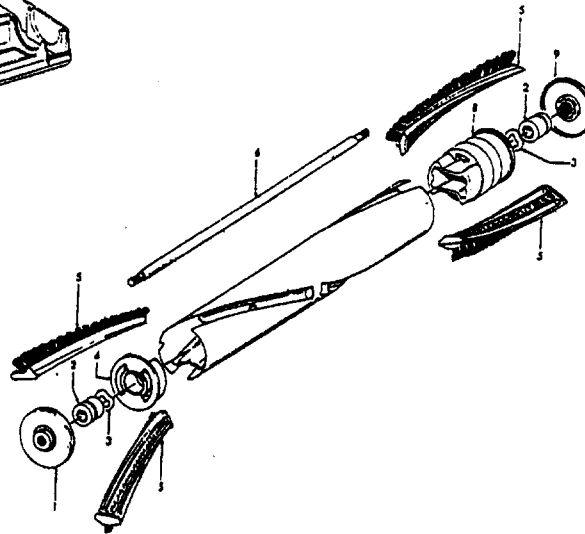

Ref. No.	Part No.	Description
1	46321088	Cord - 3.5' - AG
2	36231096	Furniture Guard - MY
3	48416030	Agitator - 4B
4	163768	Strain Relief
5	21447041	* Screw
6	27479307	* Wire Tie
7	36131023	Retainer Housing - MX
8	43461021	Nozzle Connector - AG
9	34112005	* Seal
10	34337003	* Seal
11	48969	* Wire Nut
13	42256098	Duct Cover
14	34123017	* Seal
15	35276001	* Detent Spring
16	32175025	Wheel - AG
17	31523005	Shaft
18	32761001	Wheel
19	31522004	Wheel Shaft
20	21447007	* Screw
21	42246121	Base Plate Assm. - (Incl. Items 16,17, 18, 19, 22)
22	34337004	* Seal
23	43177073	Motor
26	27666702	* Terminal
27	34361001	Switch Actuator
28	42262032	Housing
29	36131017	* Retainer
30	37258082	Shield
31	281770KD	Switch
32	51151053	Indicator - PH
33	38353007	Torsion Spring
34	31523006	Pivot Pin
35	38458002	Depressor
36	38433044	Switch Pedal - MY
37	38528011	Belt
38	42252189	Nozzle Body
39	52125086	+ Nameplate
40	39383060	Lens - KC
41	43457037	Swivel Tube - AG

Agitator 48416030

Ref. No.	Part No.	Description
1	48495AY	Thread Guard
2	43267002	Bearing
3	21347003	Washer
4	36422001	End
5	48445017	Agitator Brush
6	41435018	Thread Guard
7	38537008	End Pulley
8	48418001	Brush Ring
9	31722019	Spacer
10	32724005	Shaft

Ref. No.	Part No.	Description
1	46321088	Cord - 3.5'
2	42252174	+ Nozzle Body - AAP
3	48416009	Agitator
4	163768	Strain Relief
5	34663003	Bracket - RH
6	43482024	Nozzle Connector - LZ
7	48969	* Wire Nut
8	34112005	* Seal
9	34337003	* Seal
10	21447041	* Screw
11	32175025	Wheel - AG
12	31523005	Wheel Shaft
13	42246120	Base Plate
14	21447007	* Screw
15	34337004	* Seal
16	42256090	+ Duct Cover
17	34123015	* Duct Cover Seal
18	35276001	* Detent Spring
19	43177073	Motor
20	35271001	Bracket - LH
21	38528011	Bolt
22	52125088	Nameplate