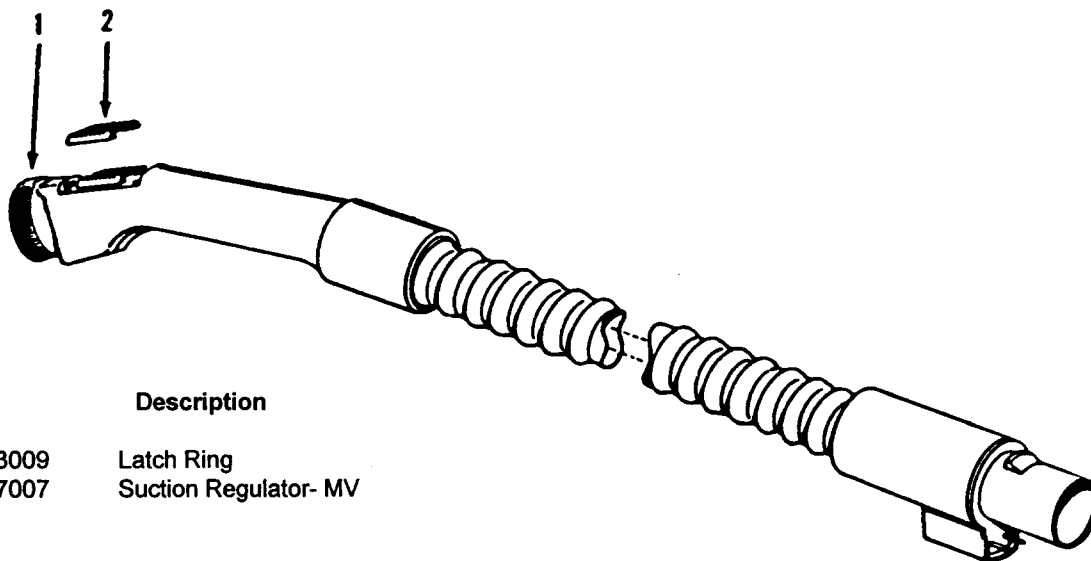

Ref. No.	Part No.	Description
1	46321088	Cord - 3.5'
2	42252174	+ Nozzle Body - AAP
3	48416009	Agitator
4	163768	Strain Relief
5	34663003	Bracket - RH
6	43482024	Nozzle Connector - LZ
7	48969	* Wire Nut
8	34112005	* Seal
9	34337003	* Seal
10	21447041	* Screw
11	32175025	Wheel - AG
12	31523005	Wheel Shaft
13	42246120	Base Plate
14	21447007	* Screw
15	34337004	* Seal
16	42256090	+ Duct Cover
17	34123015	* Duct Cover Seal
18	35276001	* Detent Spring
19	43177073	Motor
20	35271001	Bracket - LH
21	38528011	Bolt
22	52125088	Nameplate

Dimension Hose
43433087 + Hose - 2W - AAP 7-1/2'
43433080 Hose - 2W - AAB 6'

Ref. No.	Part No.	Description
1	36153009	Latch Ring
	34777007	Suction Regulator- MV

Ref. No.	Part No.	Description	Ref. No.	Part No.	Description
	43433025	Hose - 3W - MV	10	36153029	Latch Ring
	43433082	+ Hose - 3W - MV	11	38646034	Inner Tube
1	21124102	* Drive Screw	12	48663161	Grip - RH - MV
2	38634067	Grip - MV		39461007	Grip - RH - MV - (43433025)
3	38638030	+ Hose Connector	13	21447124	* Screw
4	43431014	Hose - 3W	14	36131087	Retainer Ring
5	31712006	* Insulating Sleeve	15	46521008	Plug - 3 Pin
6	27479307	* Wire Tie	16	46325024	Connector Repair Kit - (43433082 Only)
7	12227	Insulated Terminal	17	27613003	Wire Slice
8	48663161	Grip - LH - MV	18	28161051	Switch
	39461008	Grip - LH - MV - (43433025)			
9	47551025	+ Grip Control Panel - AG (incl. Items 6, 7, 17)			