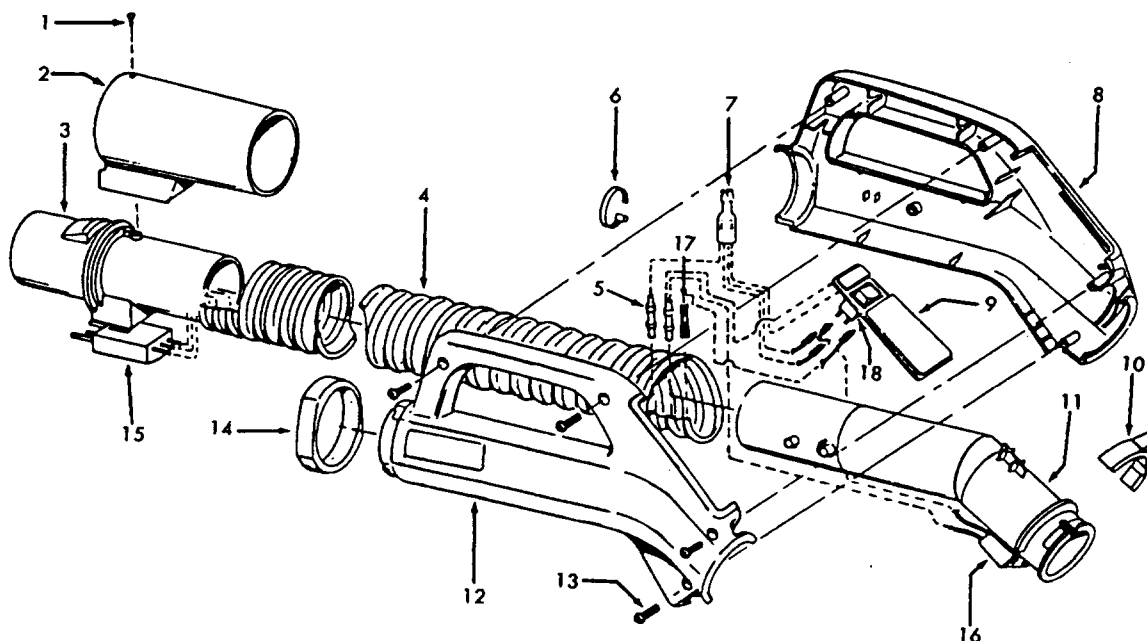

Ref. No.	Part No.	Description
55	38421011	Slide Button
56	46526008	Receptacle - 3W
57	36171009	Clamp
58	21447203	Screw
59	37215111	Main Frame - AG
60	32282008	+ Tube Adapter
61	36434105	+ Back Support
62	21447003	* Screw
63	38765006	Filter
64	38784017	Seal
65	36425032	Bag Collar Support
66	38351006	+ Spring
67	36153026	Bag Latch
68	37944004	Filter Retainer
69	4010037M	Paper Bag - 3 Pk.
70	36235025	Furniture Guard - LH - MS
	36235027	Furniture Guard - LH - MV - S3491
72	47511030	Switch
73	38313021	+* Spring
74	38426042	Pedal - MS
	38426044	+ Pedal - AG - S3491
75	31526003	Seal
76	21447017	+* Screw
77	21378157	Spring Clip
78	42217103	Bag Lid - MR
	42217106	Bag Lid - AG - S3491
79	36152010	Latch - MR
	36152013	Latch - AG - S3491
80	38313017	* Spring
81	38411053	+ Pop-Up Button
82	36131048	Latch Retainer
83	36433024	Tool Lid - AAL (Clear)
	56513214	Owner Manual
	58185121	+ Carton
	8185132	+ Carton - S3491
	58461024	+ Rear Support
	58461025	+ Front Support
	58216010	+ Bottom Pad
	58333010	+ Mid Pad
	58369022	+ Bottom Support

Dimension Hose
43433087 + Hose - 2W - AAP 7-1/2'
43433080 Hose - 2W - AAB 6'

Ref. No.	Part No.	Description
1	36153009	Latch Ring
	34777007	Suction Regulator- MV

Ref. No.	Part No.	Description	Ref. No.	Part No.	Description
	43433025	Hose - 3W - MV	10	36153029	Latch Ring
	43433082	+ Hose - 3W - MV	11	38646034	Inner Tube
1	21124102	* Drive Screw	12	48663161	Grip - RH - MV
2	38634067	Grip - MV		39461007	Grip - RH - MV - (43433025)
3	38638030	+ Hose Connector	13	21447124	* Screw
4	43431014	Hose - 3W	14	36131087	Retainer Ring
5	31712006	* Insulating Sleeve	15	46521008	Plug - 3 Pin
6	27479307	* Wire Tie	16	46325024	Connector Repair Kit - (43433082 Only)
7	12227	Insulated Terminal	17	27613003	Wire Slice
8	48663161	Grip - LH - MV	18	28161051	Switch
	39461008	Grip - LH - MV - (43433025)			
9	47551025	+ Grip Control Panel - AG (incl. Items 6, 7, 17)			