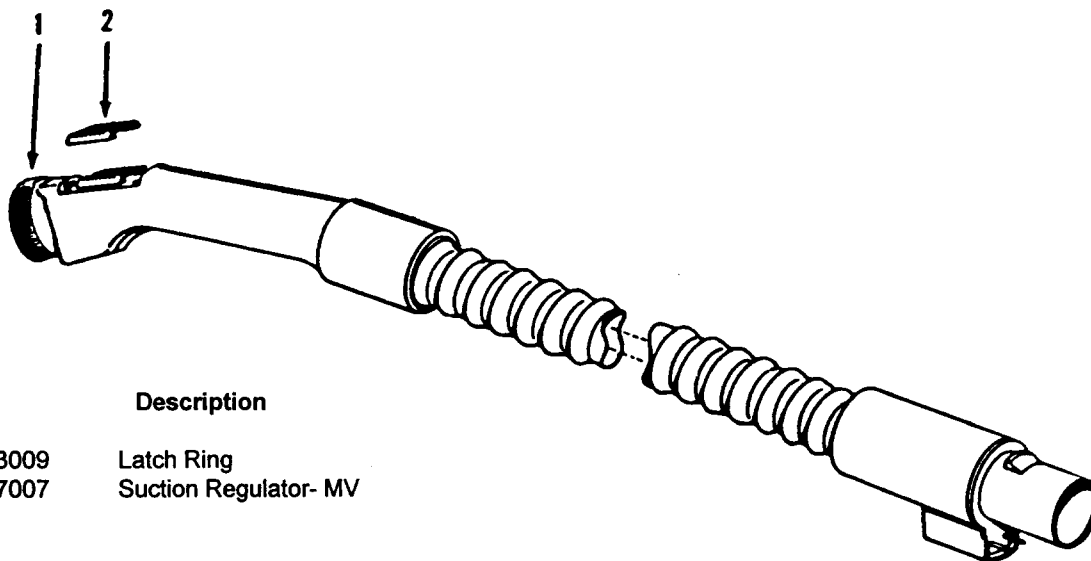

Dimension Hose
43433087 + Hose - 2W - AAP 7-1/2'
43433080 Hose - 2W - AAB 6'

Ref. No.	Part No.	Description
1	36153009	Latch Ring
	34777007	Suction Regulator- MV