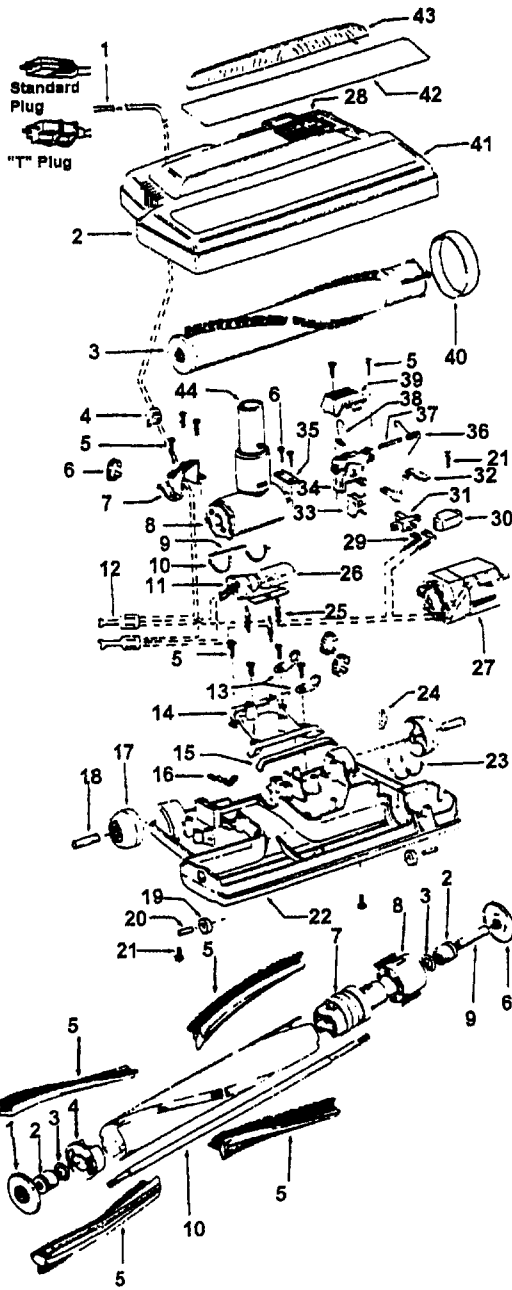

Power Nozzle 48438112 + (Use 48438044)
 48438124 - ABB, 48438126 - ABB
 48438226 - AG T - Plug,
 48438044 - AG - Standard Plug

Model S3277, S3277-040, S3279,
 S3491, S3493, S3623, S3625

Agitator 48416030

1	48495AY	Bearing
2	43267002	Bearing
3	21347003	* Washer
4	36422001	End
5	48445017	Agitator Brush
6	41435018	Thread Guard
7	38537008	End Pulley
8	48418001	Brush Ring
9	31722019	Spacer
10	32724005	Shaft

Ref. No.	Part No.	Description
1	46321088	Cord - AG - Standard Plug
	46321009	Cord - S3625
2	36231103	Furniture Guard - MS - S3277, S3277-040, S3279
	36231096	Furniture Guard - MY
3	48416030	Agitator - 4B
4	163768	Strain Relief
5	21447041	* Screw
6	27479307	* Wire Tie
7	36131044	Retainer Housing - MP
	36131067	Retainer Housing - AG - S3491, S3493, S3623, S3625
8	43461021	Nozzle Connector - AG (Incl. Item 44)
9	34112005	* Seal
10	34337003	* Seal
11	47171009	+ Lamp Socket
12	18972	* Insulated Terminal (3 Wire)
13	45517	* Wire Holder
14	42256098	Dust Cover
15	34123017	* Seal
16	35276001	* Detent Spring
17	32175025	Wheel - AG
18	31523005	Wheel Shaft
19	32761001	Wheel
20	31522004	Wheel Shaft
21	21447007	* Screw
22	42246121	Base Plate Assm. (incl. Items 17,18,19,20,23,24)
23	34337004	* Lower Seal
24	13261AY	* Rib Shoe
25	36218005	Grommet
26	27317307	Lamp - 15
27	43177073	Motor
28	51865002	+ Indicator Lens
	51865018	Indicator Lens
29	27666702	* Terminal
30	37258082	Shield
31	281770KD	Switch
32	51151053	Indicator - PH
33	34361001	Switch Actuator
34	42262032	Housing
35	36131017	* Retainer
36	38353007	Torsion Spring
37	31523006	Pivot Pin
38	38458002	* Depressor
39	38433054	Switch Pedal - MR
	38433067	+ Switch Pedal - MWV - S3491, S3493, S3623, S3625
40	38528011	Belt
41	42252189	Nozzle Body-AG - (Incl. Items 2,43)
42	52125092	Nameplate - S3277, S3279
	52125114	Nameplate - S3277-040, S3491, 4393
	52125133	Nameplate - S3623, S3625
43	39383060	Lens
44	43457037	Swivel Tube - AG