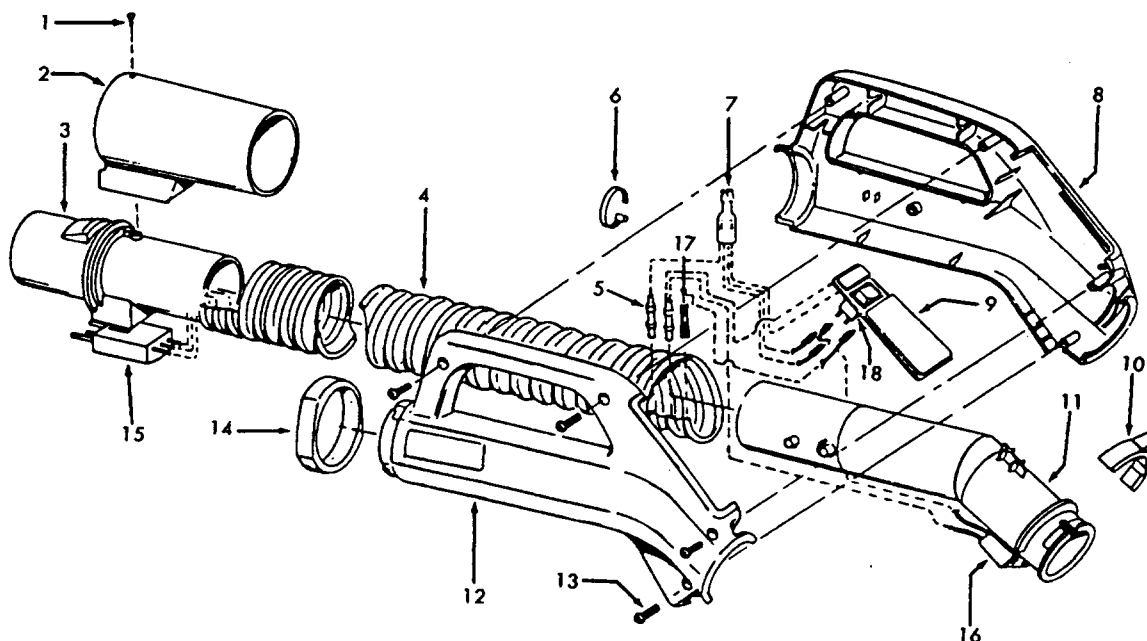

Dimension Hose
43433087 + Hose - 2W - AAP 7-1/2'
43433080 Hose - 2W - AAB 6'

Ref. No.	Part No.	Description
1	36153009	Latch Ring
	34777007	Suction Regulator- MV

Ref. No.	Part No.	Description	Ref. No.	Part No.	Description
	43433025	Hose - 3W - MV	10	36153029	Latch Ring
	43433082	+ Hose - 3W - MV	11	38646034	Inner Tube
1	21124102	* Drive Screw	12	48663161	Grip - RH - MV
2	38634067	Grip - MV		39461007	Grip - RH - MV - (43433025)
3	38638030	+ Hose Connector	13	21447124	* Screw
4	43431014	Hose - 3W	14	36131087	Retainer Ring
5	31712006	* Insulating Sleeve	15	46521008	Plug - 3 Pin
6	27479307	* Wire Tie	16	46325024	Connector Repair Kit - (43433082 Only)
7	12227	Insulated Terminal	17	27613003	Wire Slice
8	48663161	Grip - LH - MV	18	28161051	Switch
	39461008	Grip - LH - MV - (43433025)			
9	47551025	+ Grip Control Panel - AG (incl. Items 6, 7, 17)			