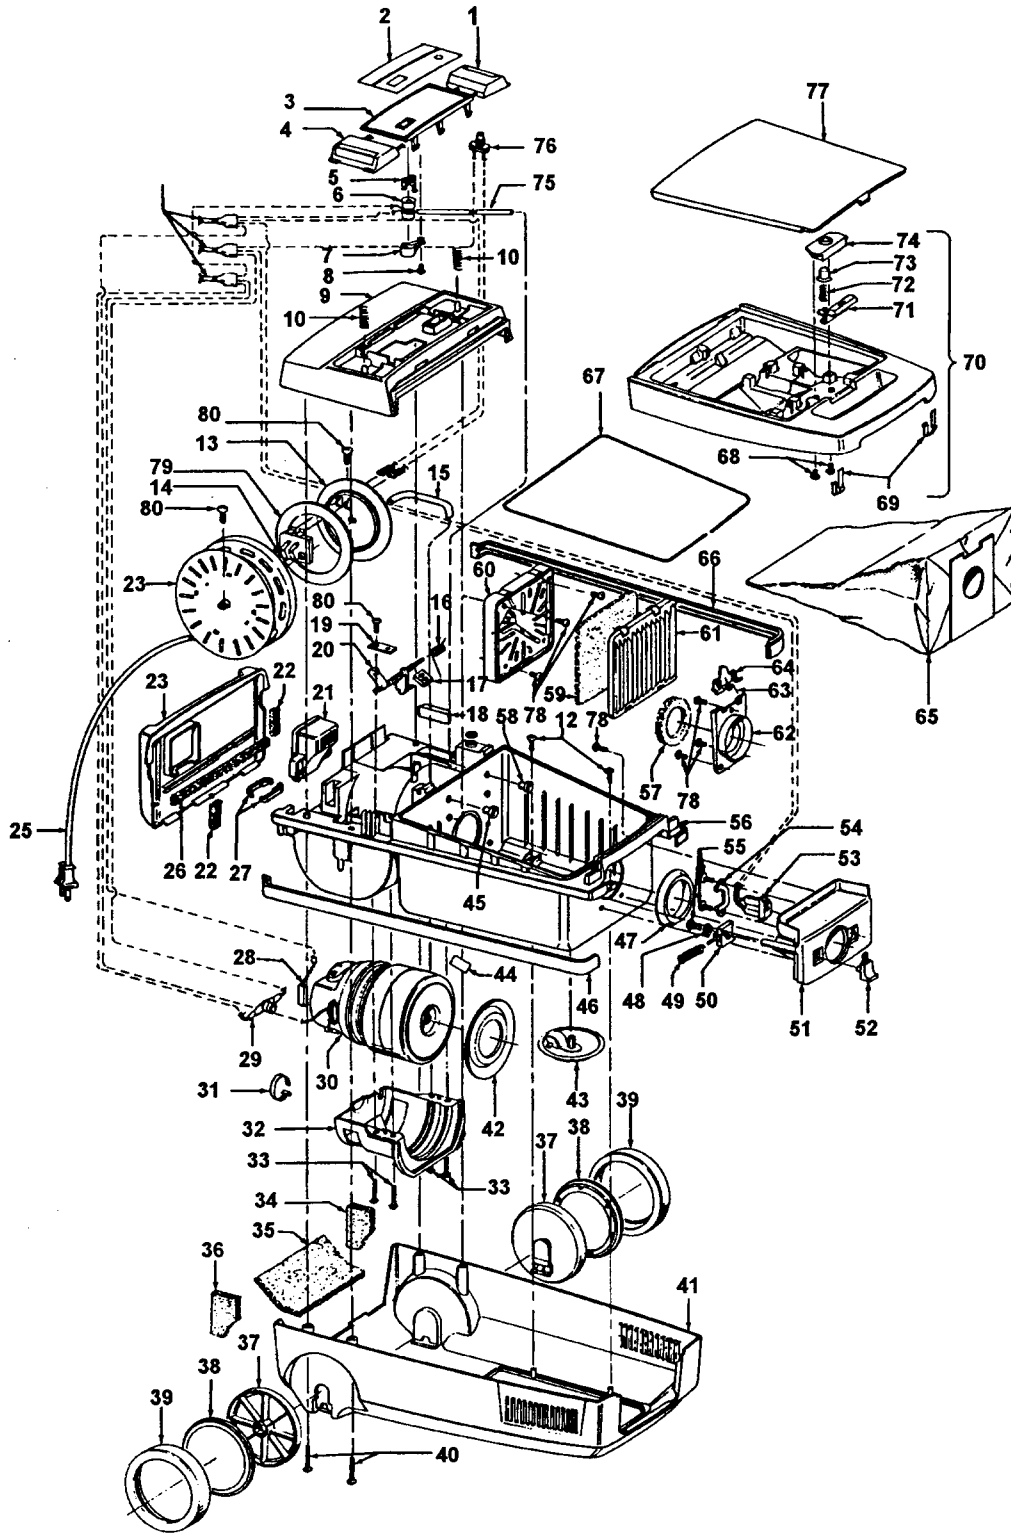

Dimension Hose
43433087 + Hose - 2W - AAP 7-1/2'
43433080 Hose - 2W - AAB 6'

Ref. No.	Part No.	Description
1	36153009	Latch Ring
	34777007	Suction Regulator- MV

Ref. No.	Part No.	Description	Ref. No.	Part No.	Description
	43433025	Hose - 3W - MV	10	36153029	Latch Ring
	43433082	+ Hose - 3W - MV	11	38646034	Inner Tube
1	21124102	* Drive Screw	12	48663161	Grip - RH - MV
2	38634067	Grip - MV		39461007	Grip - RH - MV - (43433025)
3	38638030	+ Hose Connector	13	21447124	* Screw
4	43431014	Hose - 3W	14	36131087	Retainer Ring
5	31712006	* Insulating Sleeve	15	46521008	Plug - 3 Pin
6	27479307	* Wire Tie	16	46325024	Connector Repair Kit - (43433082 Only)
7	12227	Insulated Terminal	17	27613003	Wire Slice
8	48663161	Grip - LH - MV	18	28161051	Switch
	39461008	Grip - LH - MV - (43433025)			
9	47551025	+ Grip Control Panel - AG (incl. Items 6, 7, 17)			