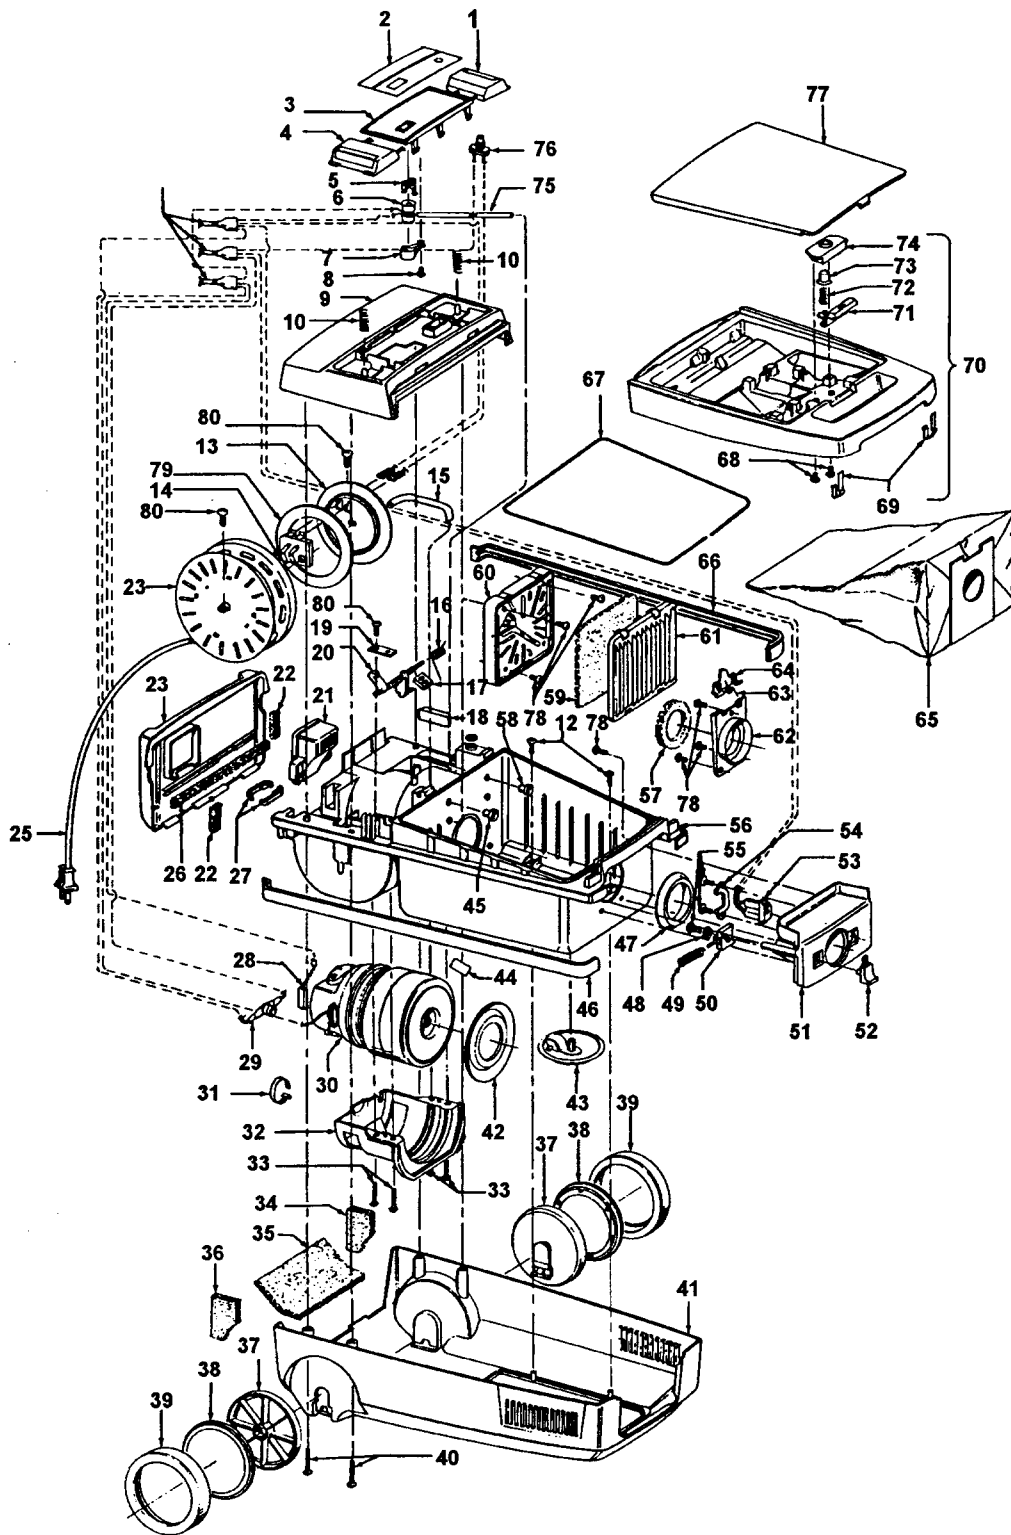

1	48495AY	Bearing
2	43267002	Bearing
3	21347003	* Washer
4	36422001	End
5	48445017	Agitator Brush
6	41435018	Thread Guard
7	38537008	End Pulley
8	48418001	Brush Ring
9	31722019	Spacer
10	32724005	Shaft

Ref. No.	Part No.	Description
1	46321088	Cord - AG - Standard Plug
	46321009	Cord - S3625
2	36231103	Furniture Guard - MS - S3277, S3277-040, S3279
	36231096	Furniture Guard - MY
3	48416030	Agitator - 4B
4	163768	Strain Relief
5	21447041	* Screw
6	27479307	* Wire Tie
7	36131044	Retainer Housing - MP
	36131067	Retainer Housing - AG - S3491, S3493, S3623, S3625
8	43461021	Nozzle Connector - AG (Incl. Item 44)
9	34112005	* Seal
10	34337003	* Seal
11	47171009	+ Lamp Socket
12	18972	* Insulated Terminal (3 Wire)
13	45517	* Wire Holder
14	42256098	Dust Cover
15	34123017	* Seal
16	35276001	* Detent Spring
17	32175025	Wheel - AG
18	31523005	Wheel Shaft
19	32761001	Wheel
20	31522004	Wheel Shaft
21	21447007	* Screw
22	42246121	Base Plate Assm. (incl. Items 17,18,19,20,23,24)
23	34337004	* Lower Seal
24	13261AY	* Rib Shoe
25	36218005	Grommet
26	27317307	Lamp - 15
27	43177073	Motor
28	51865002	+ Indicator Lens
	51865018	Indicator Lens
29	27666702	* Terminal
30	37258082	Shield
31	281770KD	Switch
32	51151053	Indicator - PH
33	34361001	Switch Actuator
34	42262032	Housing
35	36131017	* Retainer
36	38353007	Torsion Spring
37	31523006	Pivot Pin
38	38458002	* Depressor
39	38433054	Switch Pedal - MR
	38433067	+ Switch Pedal - MWV - S3491, S3493, S3623, S3625
40	38528011	Belt
41	42252189	Nozzle Body-AG - (Incl. Items 2,43)
42	52125092	Nameplate - S3277, S3279
	52125114	Nameplate - S3277-040, S3491, 4393
	52125133	Nameplate - S3623, S3625
43	39383060	Lens
44	43457037	Swivel Tube - AG