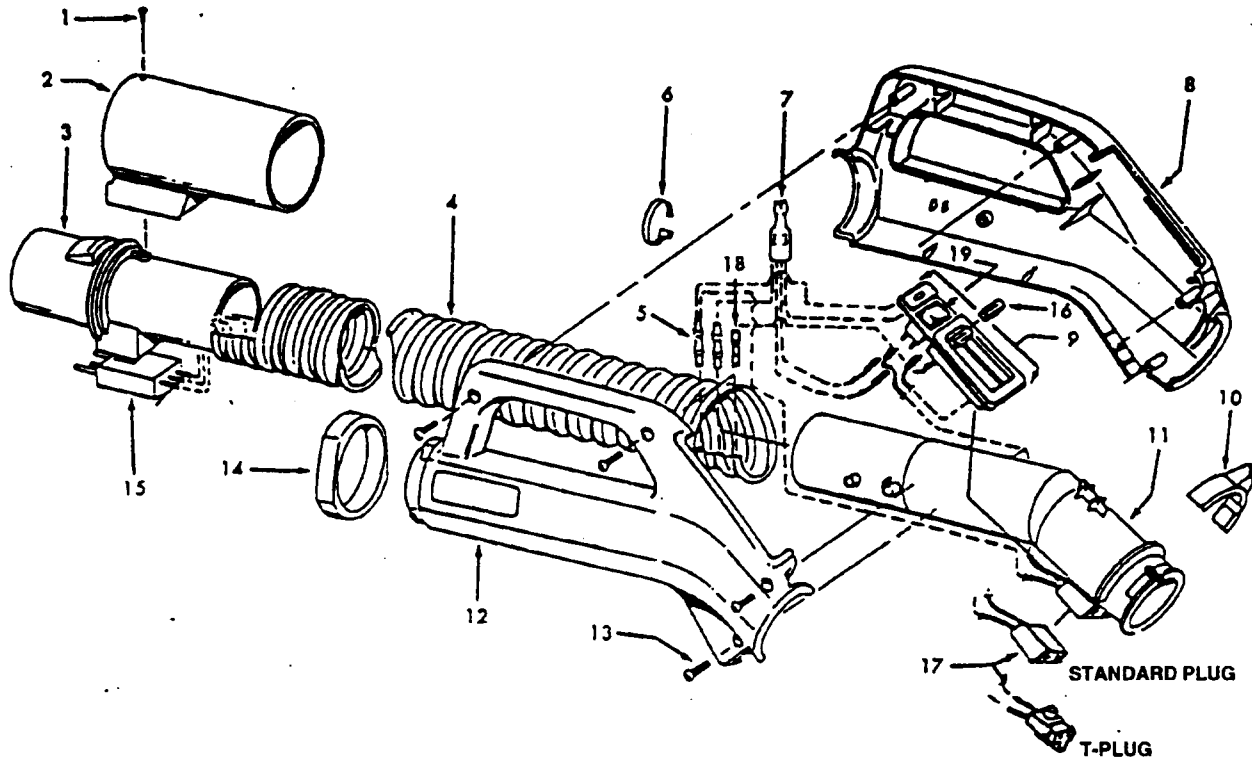

Dimension Hose

Ref. No.	Part No.	Description	Ref. No.	Part No.	Description
	43433079	+ Hose - 3W - MV - 6'		43433024	Hose - 3W - MV - 7-1/2' (T - Plug)
1	21124102	Drive Screw	1	21124102	* Drive Screw
2	38634067	Grip - MV	2	38634067	Grip - MV
3	38638030	Hose Connector	3	38638030	Hose Connector
4	43431014	Hose - 3W	4	43431014	Hose - 3W
5	31712006	Insulating Sleeve	5	31712006	* Insulating Sleeve
6	27479307	Wire Tie	6	27479307	* Wire Tie
7	12227	Insulated Terminal	7	12227	Insulated Terminal
8	48663161	Hose Grip Assm. (Incl. Items 12,17,18)	8	39461008	Grip - LH - MV (T-Plug Style)
9	48663023	Grip Control Panel - (Incl. Items 7,8,12,17)	9	47561006	Grip Control Panel - AG (Incl. Items 7,17)
	51341001	Nameplate - Grip Control Panel		51341001	Nameplate - Grip Control Panel
10	36153029	Latch Ring	10	36153029	Latch Ring
11	38646034	Inner Tube	11	38646034	Inner Tube
12	48663161	Hose Grip Assm. (incl. Items 8,17,18)	12	39461007	Grip - RH - MV (T-Plug Style)
13	21447124	+ Screw	13	21447124	+* Screw
14	36131087	Retainer Ring	14	36131087	Retainer Ring
15	46521008	Plug - 3 Pin	15	46521008	Plug - 3 Pin
16	38421040	Button	16	38421040	Button
17	46651001	+ Connector & Lamp (Std. Plug Style)	17	46651003	Connector & Lamp (T-Plug Style)
	46325024	Connector Repair Kit (Std. Plug Style)		46325032	Connector (T-Plug Style)
18	27613003	Wire Slice	18	27613003	Wire Slice
19	28161051	Switch	19	28161051	Switch