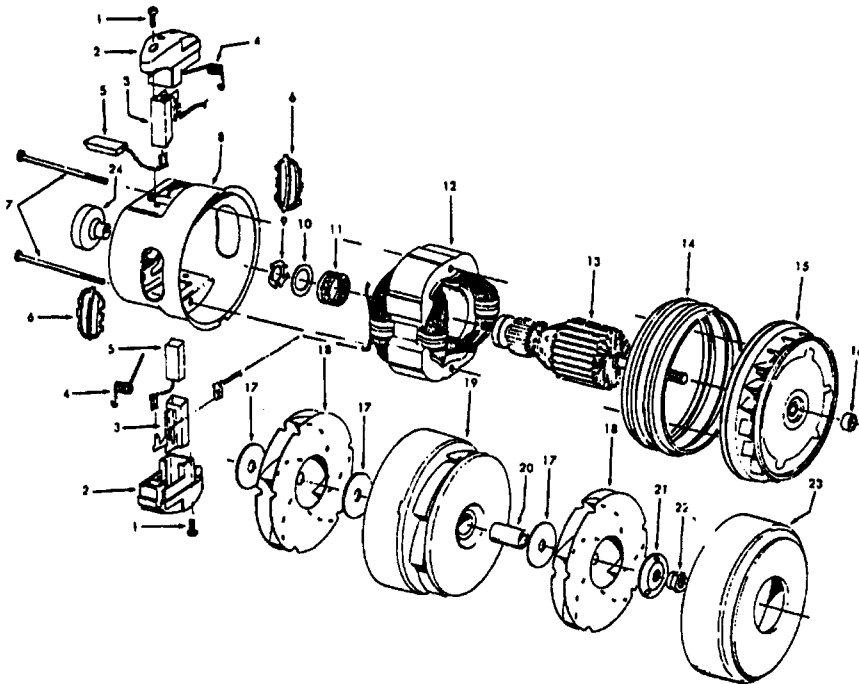

**Motor 43578037 (4.3) +
43578082 (4.3)**

Ref. No.	Part No.	Description
1	21429406	* Screw
2	168038AG	Brush Carrier
3	168506--	Brush Holder
4	38353004	Spring
5	167679	Carbon Brush
6	169702BZ	+ Bushing
7	36112003	+* Bolt (Use w/Metal Diffuser)
	21447221	Screw (Use w/Molded Diffuser)
8	42192015	Motor Housing
9	21345116	+ Spring Washer
10	21312778	+* Thrust Washer
11	24198002	Star Ring
12	45311023	Field Coil
13	44765070	+ Armature
14	36322012	Motor Mount Insulator
15	43551012	+ Diffuser (Metal)
	43551030	Diffuser (Molded)
16	31148009	Spacer (Use w/Metal Diffuser)
	31148011	Spacer (Use w/Molded Diffuser)
17	21312774	+ Washer
18	43551008	Fan
19	42192030	Interstage
20	31732023	Spacer
21	31162006	+ Balancing Ring
22	12028AY	Nut
23	37196059	Fan Cover
24	36116023	+ Balancing Ring/Nut