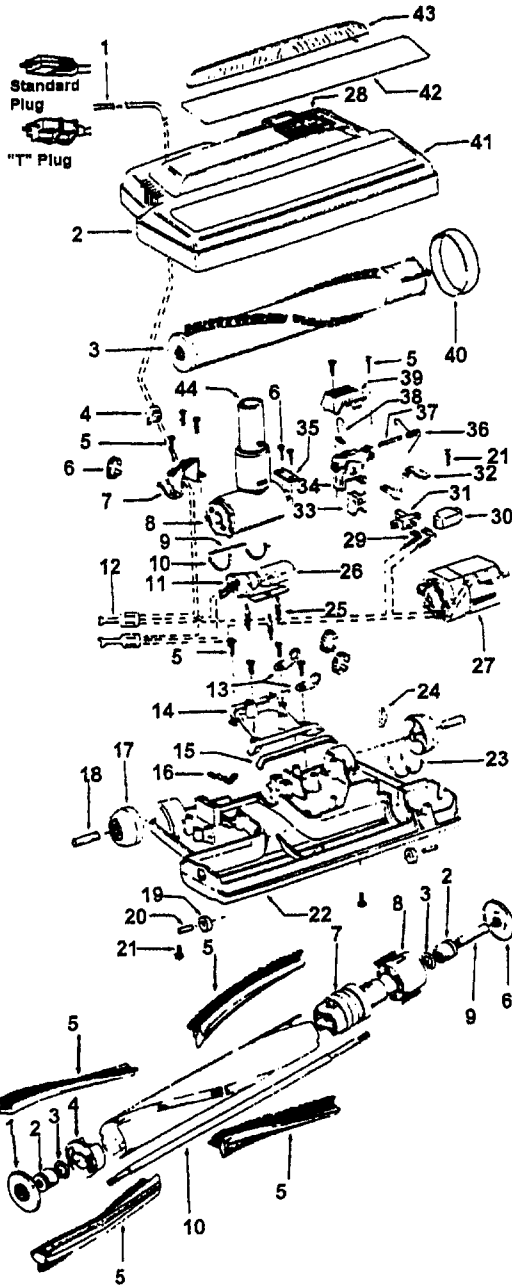

Power Nozzle 48438112 + (Use 48438044)
48438124 - ABB, 48438126 - ABB
48438226 - AG T - Plug,
48438044 - AG - Standard Plug

Model S3277, S3277-040, S3279,
S3491, S3493, S3623, S3625

Agitator 48416030

1	48495AY	Bearing
2	43267002	Bearing
3	21347003	* Washer
4	36422001	End
5	48445017	Agitator Brush
6	41435018	Thread Guard
7	38537008	End Pulley
8	48418001	Brush Ring
9	31722019	Spacer
10	32724005	Shaft

Ref. No.	Part No.	Description
1	46321088	Cord - AG - Standard Plug
	46321009	Cord - S3625
2	36231103	Furniture Guard - MS - S3277, S3277-040, S3279
	36231096	Furniture Guard - MY
3	48416030	Agitator - 4B
4	163768	Strain Relief
5	21447041	* Screw
6	27479307	* Wire Tie
7	36131044	Retainer Housing - MP
	36131067	Retainer Housing - AG - S3491, S3493, S3623, S3625
8	43461021	Nozzle Connector - AG (Incl. Item 44)
9	34112005	* Seal
10	34337003	* Seal
11	47171009	+ Lamp Socket
12	18972	* Insulated Terminal (3 Wire)
13	45517	* Wire Holder
14	42256098	Dust Cover
15	34123017	* Seal
16	35276001	* Detent Spring
17	32175025	Wheel - AG
18	31523005	Wheel Shaft
19	32761001	Wheel
20	31522004	Wheel Shaft
21	21447007	* Screw
22	42246121	Base Plate Assm. (incl. Items 17,18,19,20,23,24)
23	34337004	* Lower Seal
24	13261AY	* Rib Shoe
25	36218005	Grommet
26	27317307	Lamp - 15
27	43177073	Motor
28	51865002	+ Indicator Lens
	51865018	Indicator Lens
29	27666702	* Terminal
30	37258082	Shield
31	281770KD	Switch
32	51151053	Indicator - PH
33	34361001	Switch Actuator
34	42262032	Housing
35	36131017	* Retainer
36	38353007	Torsion Spring
37	31523006	Pivot Pin
38	38458002	* Depressor
39	38433054	Switch Pedal - MR
	38433067	+ Switch Pedal - MWV - S3491, S3493, S3623, S3625
40	38528011	Belt
41	42252189	Nozzle Body-AG - (Incl. Items 2,43)
42	52125092	Nameplate - S3277, S3279
	52125114	Nameplate - S3277-040, S3491, 4393
	52125133	Nameplate - S3623, S3625
43	39383060	Lens
44	43457037	Swivel Tube - AG