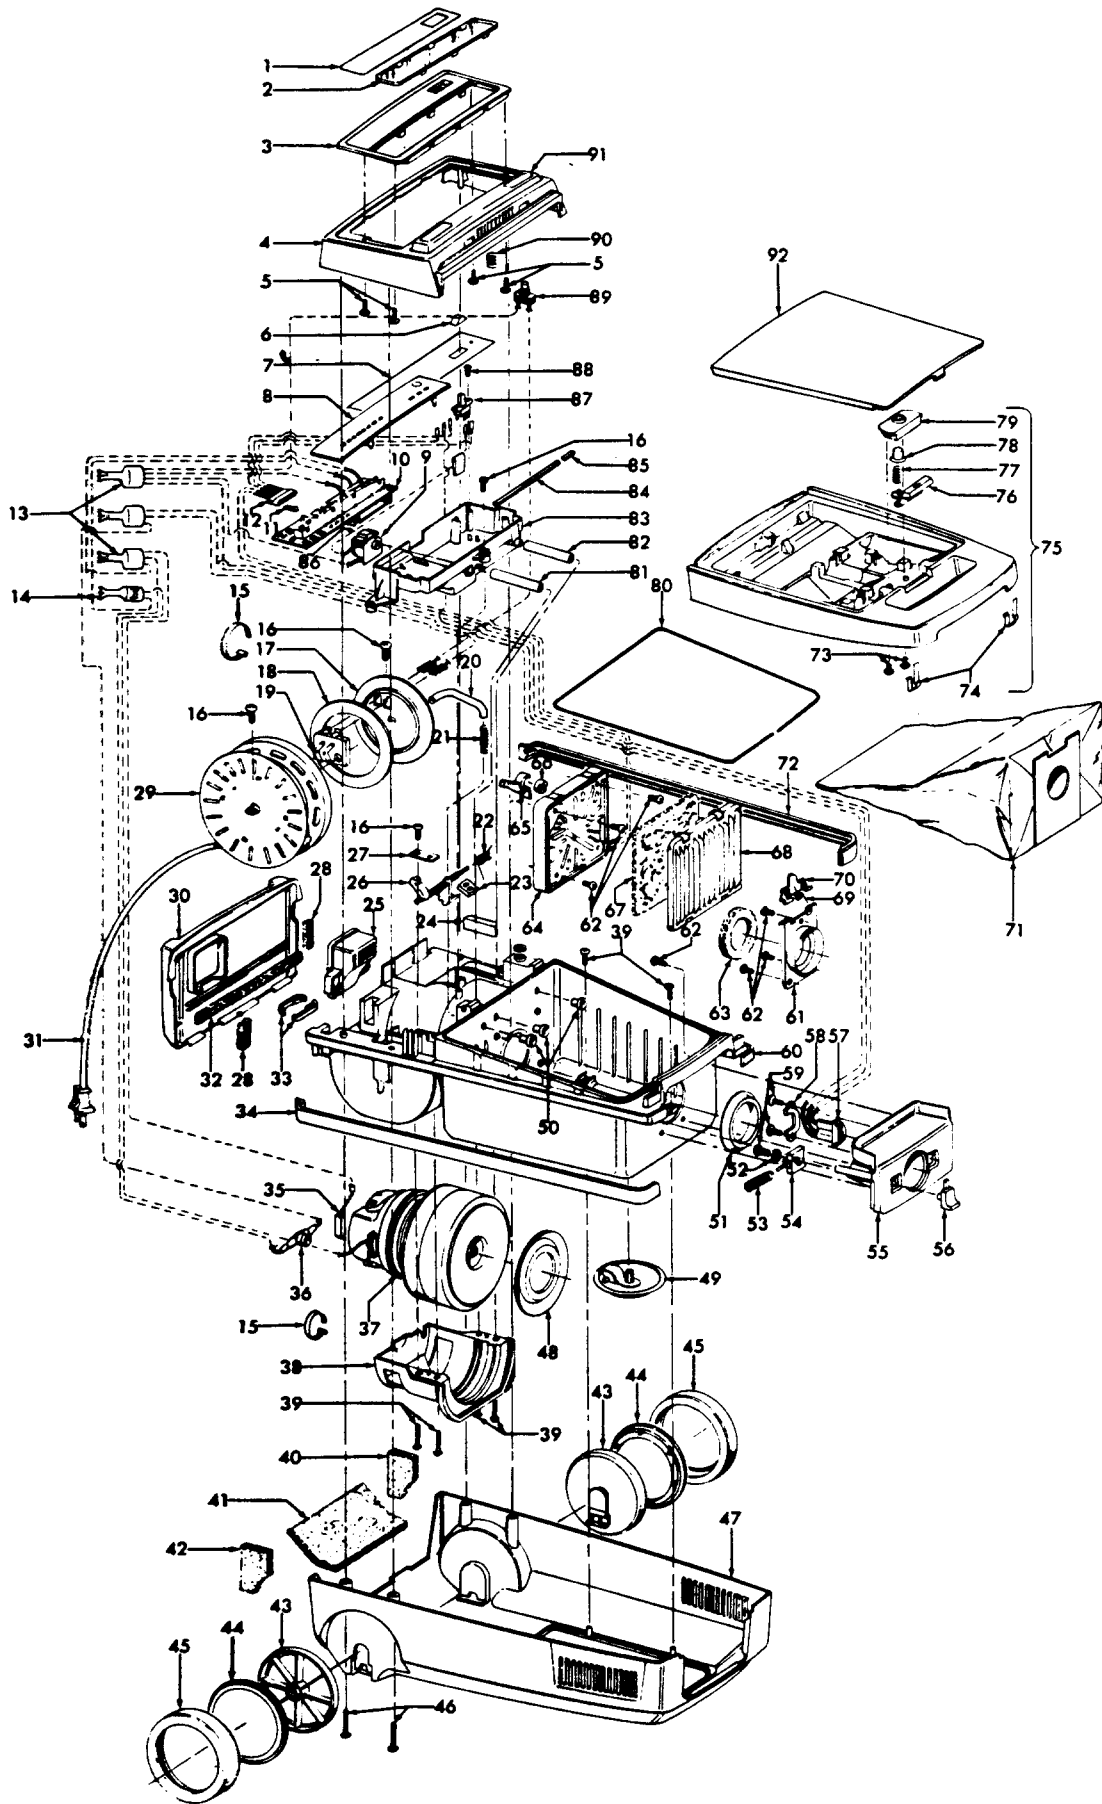

1	48495AY	Bearing
2	43267002	Bearing
3	21347003	* Washer
4	36422001	End
5	48445017	Agitator Brush
6	41435018	Thread Guard
7	38537008	End Pulley
8	48418001	Brush Ring
9	31722019	Spacer
10	32724005	Shaft

Ref. No.	Part No.	Description
1	46321088	Cord - AG - Standard Plug
	46321009	Cord - S3625
2	36231103	Furniture Guard - MS - S3277, S3277-040, S3279
	36231096	Furniture Guard - MY
3	48416030	Agitator - 4B
4	163768	Strain Relief
5	21447041	* Screw
6	27479307	* Wire Tie
7	36131044	Retainer Housing - MP
	36131067	Retainer Housing - AG - S3491, S3493, S3623, S3625
8	43461021	Nozzle Connector - AG (Incl. Item 44)
9	34112005	* Seal
10	34337003	* Seal
11	47171009	+ Lamp Socket
12	18972	* Insulated Terminal (3 Wire)
13	45517	* Wire Holder
14	42256098	Dust Cover
15	34123017	* Seal
16	35276001	* Detent Spring
17	32175025	Wheel - AG
18	31523005	Wheel Shaft
19	32761001	Wheel
20	31522004	Wheel Shaft
21	21447007	* Screw
22	42246121	Base Plate Assm. (incl. Items 17,18,19,20,23,24)
23	34337004	* Lower Seal
24	13261AY	* Rib Shoe
25	36218005	Grommet
26	27317307	Lamp - 15
27	43177073	Motor
28	51865002	+ Indicator Lens
	51865018	Indicator Lens
29	27666702	* Terminal
30	37258082	Shield
31	281770KD	Switch
32	51151053	Indicator - PH
33	34361001	Switch Actuator
34	42262032	Housing
35	36131017	* Retainer
36	38353007	Torsion Spring
37	31523006	Pivot Pin
38	38458002	* Depressor
39	38433054	Switch Pedal - MR
	38433067	+ Switch Pedal - MWV - S3491, S3493, S3623, S3625
40	38528011	Belt
41	42252189	Nozzle Body-AG - (Incl. Items 2,43)
42	52125092	Nameplate - S3277, S3279
	52125114	Nameplate - S3277-040, S3491, 4393
	52125133	Nameplate - S3623, S3625
43	39383060	Lens
44	43457037	Swivel Tube - AG