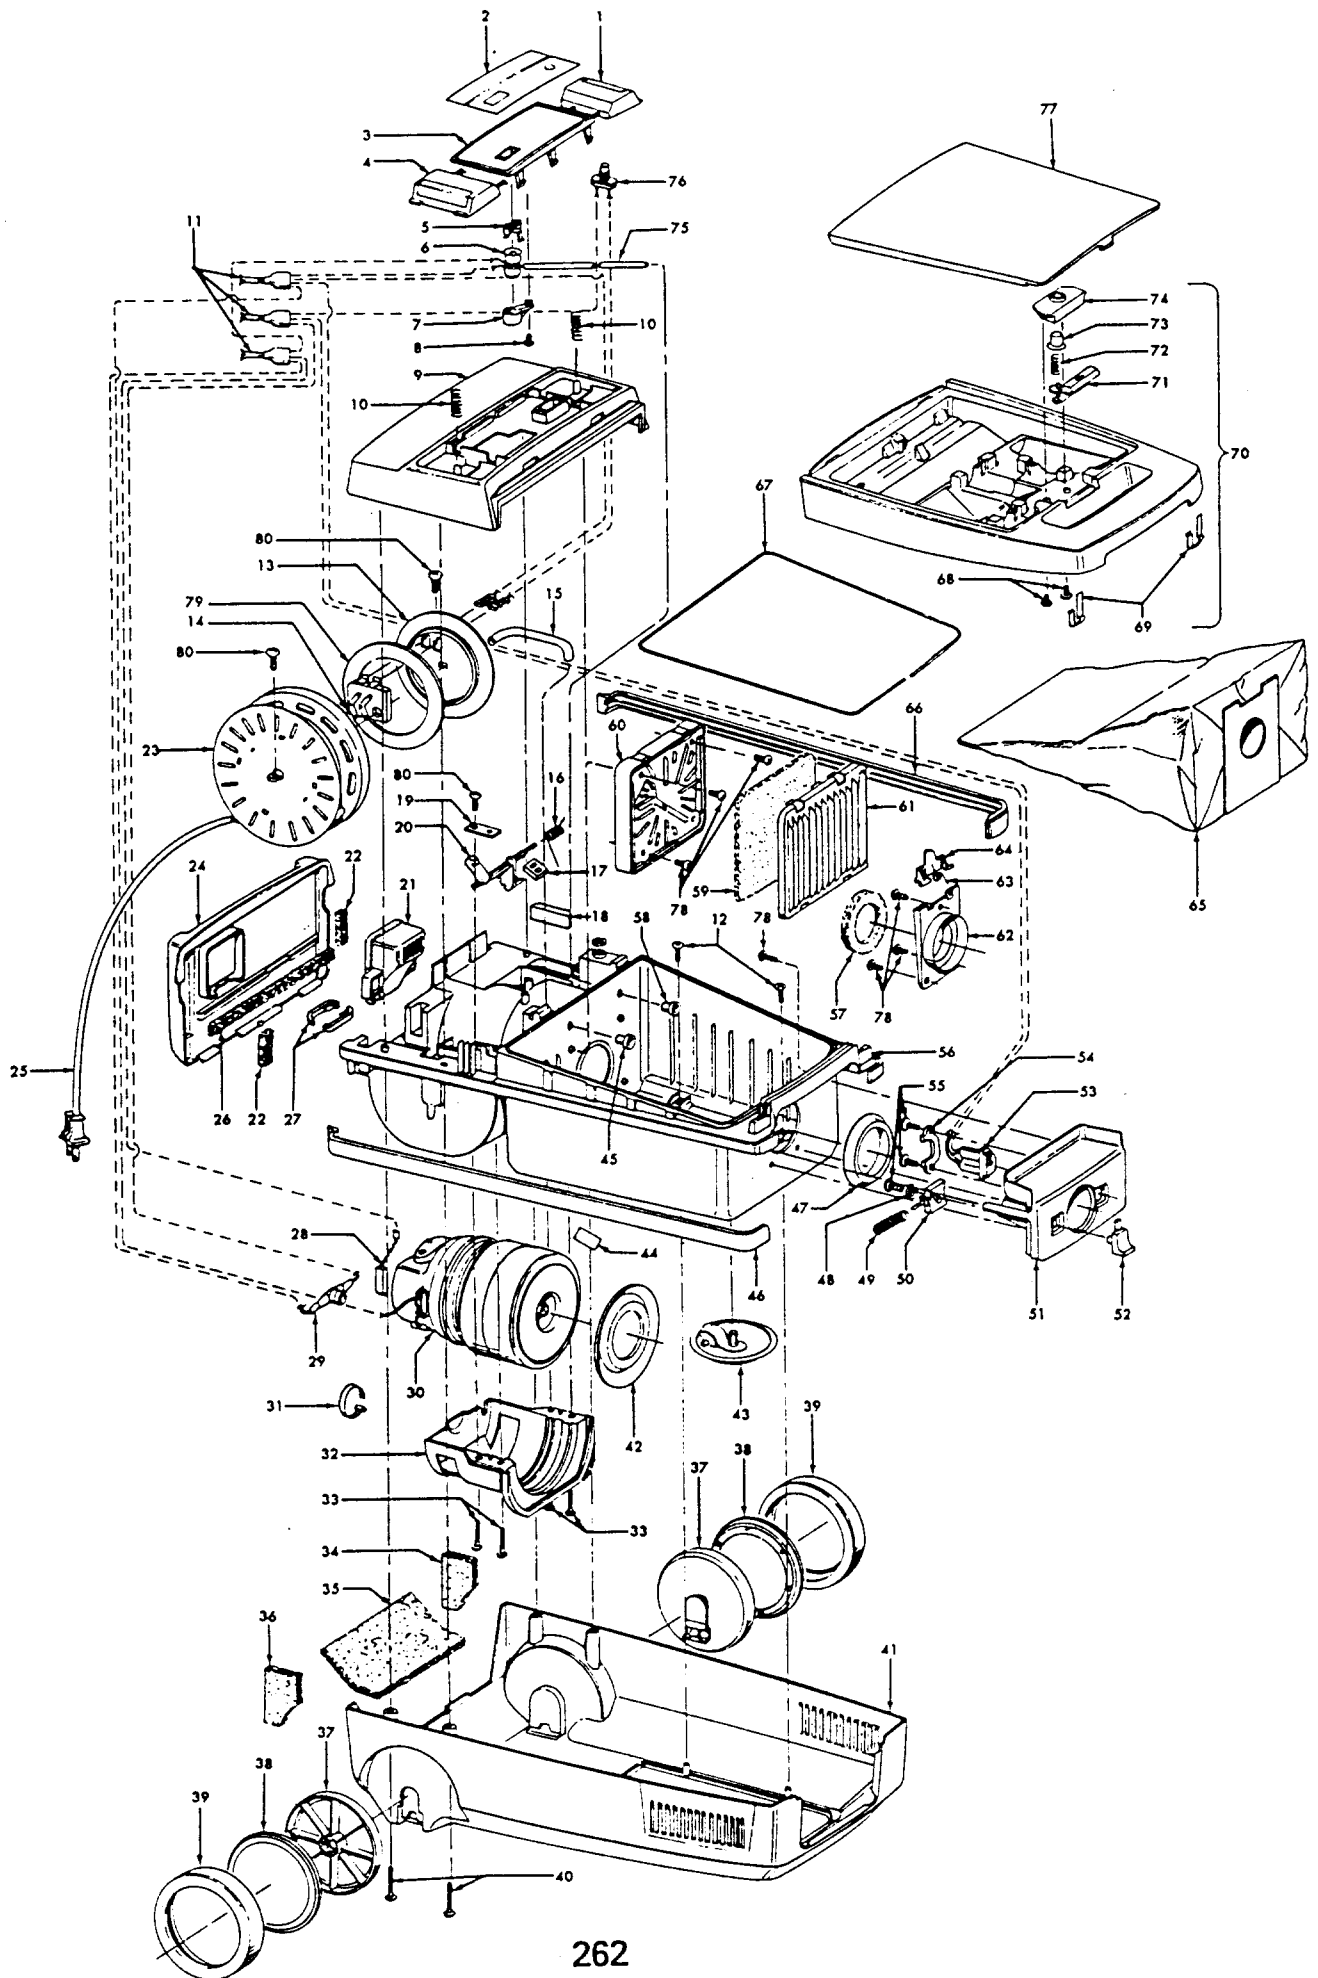

Ref. No.	Part No.	Description
	48438225	Powered Nozzle Comp.
1	46321088	Cord
2	36231096	Furniture Guard
3	48416030	Agitator
4	163768	Strain Relief
5	21447041	* Screw-Self Tapping
6	27479307	* Wire Tie
7	36131024	Retainer Housing
8	43461021	Nozzle Connector - AG
9	34112005	* Seal
10	34337003	* Seal
11	47171012	Lamp Socket
12	18972	Insulated Terminal
13	45517	* Wire Holder
14	42256098	Duct Cover
15	34123017	* Seal
16	35276001	* Detent Spring
17	32175025	Wheel
18	31523005	Wheel Shaft
19	32761001	Wheel
20	31522004	Wheel Shaft
21	21447007	* Screw
22	42246121	Base Plate (Incl. Items 17,18,19,20,23,24)
23	34337004	* Lower Seal
	34378010	* Upper Seal
24	13261AY	* Rib Shoe
25	36218016	Grommet
26	27317307	Dirt Finder Lamp
27	43177073	Motor
28	51865018	Indicator Lens Nameplate
29	27666702	Terminal
30	37258082	Shield
31	281770KD	Switch
32	51151053	Indicator
33	34361001	Switch Actuator
34	42262032	Housing
35	36131017	* Retainer
36	38353007	Torsion Spring
37	31523006	Pivot Pin
38	38458002	* Depressor
39	38433067	+ Switch Pedal
40	38528011	Belt
41	42252272	Nozzle Body - MN (Incl. Items 2,43)
42	52125114	Nameplate
43	39383060	Dirt Finder Lens
44	43457037	Swivel Tube - AG

Agitator 48416030

Ref. No.	Part No.	Description
1	48495AY	Thread Guard
2	43267002	Bearing
3	21347003	* Washer
4	36422001	End
5	48445017	Agitator Brush
6	41435018	Thread Guard
7	38537008	End Pulley
8	48418001	Brush Ring
9	31722019	Spacer
10	32724005	Shaft