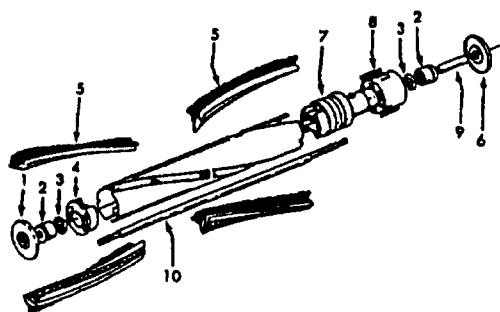

Agitator 48416030

Ref. No.	Part No.	Description
1	48495AY	Thread Guard
2	43267002	Bearing
3	21347003	* Washer
4	36422001	End
5	48445017	Agitator Brush
6	41435018	Thread Guard
7	38537008	End Pulley
8	48418001	Brush Ring
9	31722019	Spacer
10	32724005	Shaft

Dimension Hose
43433087 + Hose - 2W - AAP 7-1/2'
43433080 Hose - 2W - AAB 6'

Ref. No.	Part No.	Description
1	36153009	Latch Ring
	34777007	Suction Regulator- MV

Ref. No.	Part No.	Description	Ref. No.	Part No.	Description
	43433025	Hose - 3W - MV	10	36153029	Latch Ring
	43433082	+ Hose - 3W - MV	11	38646034	Inner Tube
1	21124102	* Drive Screw	12	48663161	Grip - RH - MV
2	38634067	Grip - MV		39461007	Grip - RH - MV - (43433025)
3	38638030	+ Hose Connector	13	21447124	* Screw
4	43431014	Hose - 3W	14	36131087	Retainer Ring
5	31712006	* Insulating Sleeve	15	46521008	Plug - 3 Pin
6	27479307	* Wire Tie	16	46325024	Connector Repair Kit - (43433082 Only)
7	12227	Insulated Terminal	17	27613003	Wire Slice
8	48663161	Grip - LH - MV	18	28161051	Switch
	39461008	Grip - LH - MV - (43433025)			
9	47551025	+ Grip Control Panel - AG (incl. Items 6, 7, 17)			