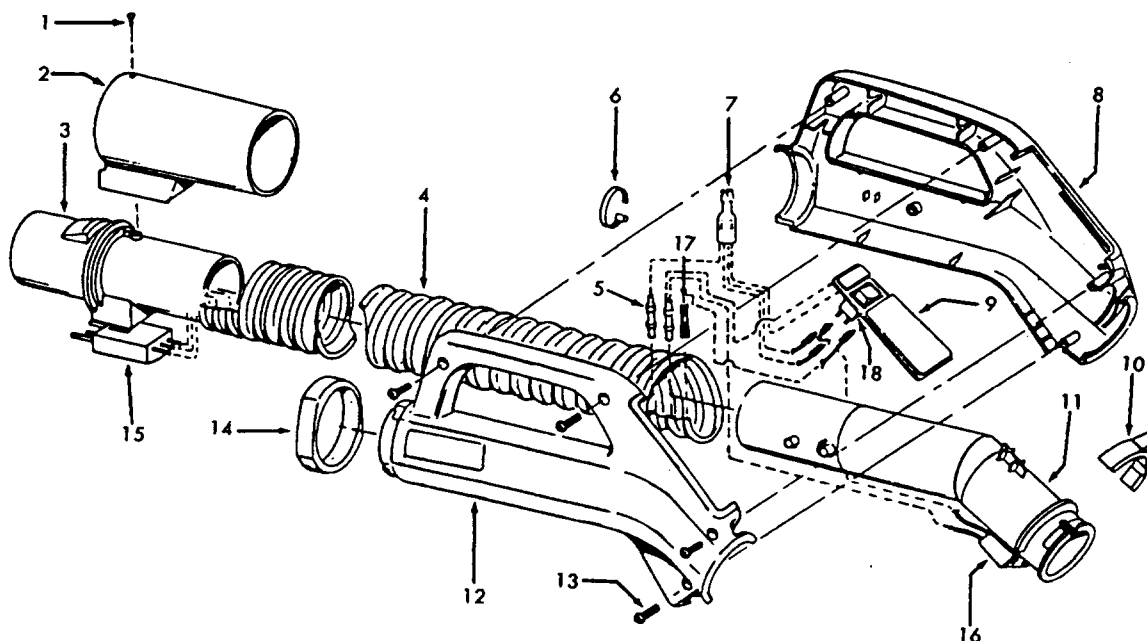

Agitator 48416030

Ref. No.	Part No.	Description
1	48495AY	Thread Guard
2	43267002	Bearing
3	21347003	* Washer
4	36422001	End
5	48445017	Agitator Brush
6	41435018	Thread Guard
7	38537008	End Pulley
8	48418001	Brush Ring
9	31722019	Spacer
10	32724005	Shaft

Dimension Hose
43433087 + Hose - 2W - AAP 7-1/2'
43433080 Hose - 2W - AAB 6'

Ref. No.	Part No.	Description
1	36153009	Latch Ring
	34777007	Suction Regulator- MV

Ref. No.	Part No.	Description	Ref. No.	Part No.	Description
	43433025	Hose - 3W - MV	10	36153029	Latch Ring
	43433082	+ Hose - 3W - MV	11	38646034	Inner Tube
1	21124102	* Drive Screw	12	48663161	Grip - RH - MV
2	38634067	Grip - MV		39461007	Grip - RH - MV - (43433025)
3	38638030	+ Hose Connector	13	21447124	* Screw
4	43431014	Hose - 3W	14	36131087	Retainer Ring
5	31712006	* Insulating Sleeve	15	46521008	Plug - 3 Pin
6	27479307	* Wire Tie	16	46325024	Connector Repair Kit - (43433082 Only)
7	12227	Insulated Terminal	17	27613003	Wire Slice
8	48663161	Grip - LH - MV	18	28161051	Switch
	39461008	Grip - LH - MV - (43433025)			
9	47551025	+ Grip Control Panel - AG (incl. Items 6, 7, 17)			