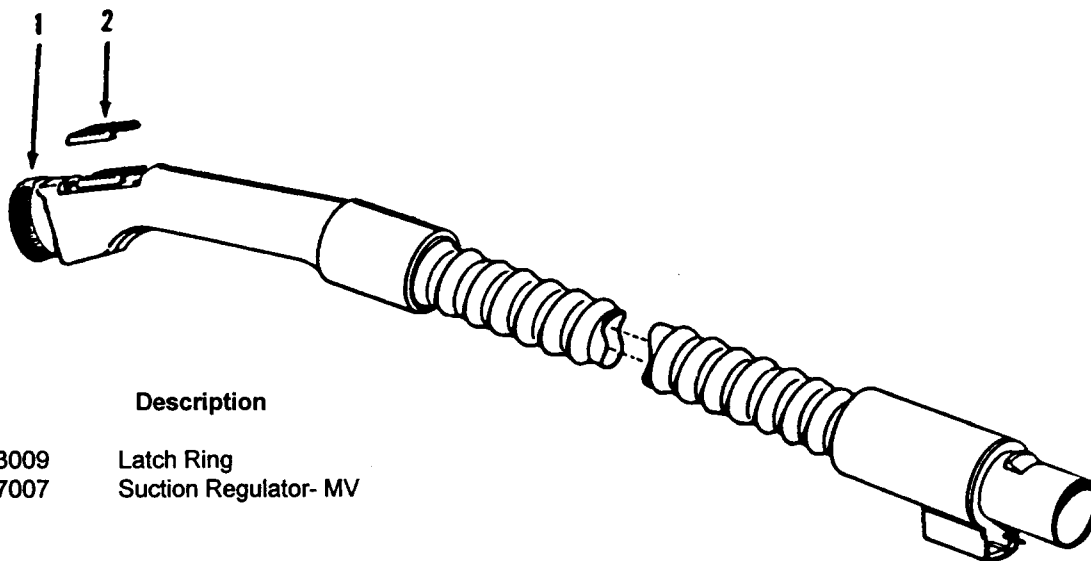

Agitator 48416030

Ref. No.	Part No.	Description
1	48495AY	Thread Guard
2	43267002	Bearing
3	21347003	* Washer
4	36422001	End
5	48445017	Agitator Brush
6	41435018	Thread Guard
7	38537008	End Pulley
8	48418001	Brush Ring
9	31722019	Spacer
10	32724005	Shaft

Dimension Hose
43433087 + Hose - 2W - AAP 7-1/2'
43433080 Hose - 2W - AAB 6'

Ref. No.	Part No.	Description
1	36153009	Latch Ring
	34777007	Suction Regulator- MV

Ref. No.	Part No.	Description	Ref. No.	Part No.	Description
	43433025	Hose - 3W - MV	10	36153029	Latch Ring
	43433082	+ Hose - 3W - MV	11	38646034	Inner Tube
1	21124102	* Drive Screw	12	48663161	Grip - RH - MV
2	38634067	Grip - MV		39461007	Grip - RH - MV - (43433025)
3	38638030	+ Hose Connector	13	21447124	* Screw
4	43431014	Hose - 3W	14	36131087	Retainer Ring
5	31712006	* Insulating Sleeve	15	46521008	Plug - 3 Pin
6	27479307	* Wire Tie	16	46325024	Connector Repair Kit - (43433082 Only)
7	12227	Insulated Terminal	17	27613003	Wire Slice
8	48663161	Grip - LH - MV	18	28161051	Switch
	39461008	Grip - LH - MV - (43433025)			
9	47551025	+ Grip Control Panel - AG (incl. Items 6, 7, 17)			