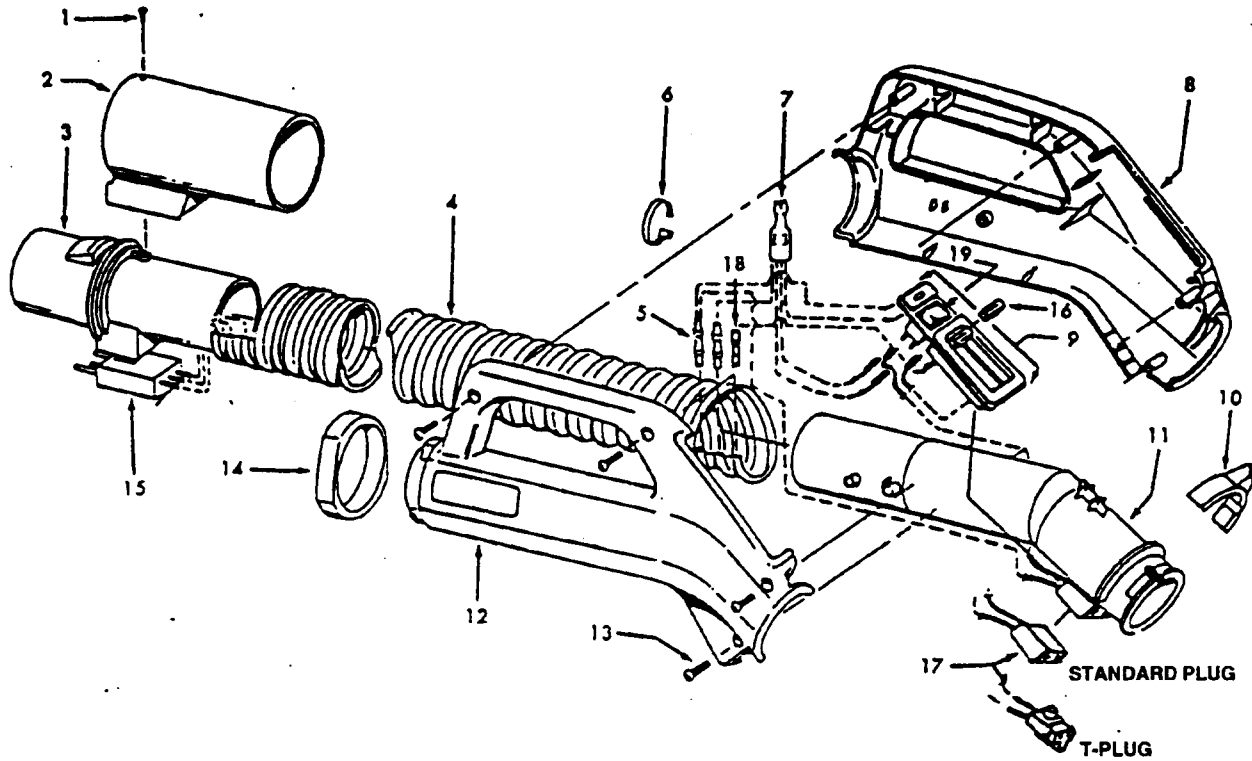

Dimension Hose

Ref. No.	Part No.	Description	Ref. No.	Part No.	Description
	43433079	+ Hose - 3W - MV - 6'		43433024	Hose - 3W - MV - 7-1/2' (T - Plug)
1	21124102	Drive Screw	1	21124102	* Drive Screw
2	38634067	Grip - MV	2	38634067	Grip - MV
3	38638030	Hose Connector	3	38638030	Hose Connector
4	43431014	Hose - 3W	4	43431014	Hose - 3W
5	31712006	Insulating Sleeve	5	31712006	* Insulating Sleeve
6	27479307	Wire Tie	6	27479307	* Wire Tie
7	12227	Insulated Terminal	7	12227	Insulated Terminal
8	48663161	Hose Grip Assm. (Incl. Items	8	39461008	Grip - LH - MV (T-Plug Style)
12,17,18)			9	47561006	Grip Control Panel - AG
9	48663023	Grip Control Panel -		51341001	Nameplate - Grip Control Panel
		(Incl. Items 7,8,12,17)	10	36153029	Latch Ring
	51341001	Nameplate - Grip Control Panel	11	38646034	Inner Tube
10	36153029	Latch Ring	12	39461007	Grip - RH - MV (T-Plug Style)
11	38646034	Inner Tube	13	21447124	+* Screw
12	48663161	Hose Grip Assm. (incl. Items 8,17,18)	14	36131087	Retainer Ring
13	21447124	+ Screw	15	46521008	Plug - 3 Pin
14	36131087	Retainer Ring	16	38421040	Button
15	46521008	Plug - 3 Pin	17	46651003	Connector & Lamp (T-Plug Style)
16	38421040	Button		46325032	Connector Repair Kit (Std. Plug Style)
17	46651001	+ Connector & Lamp (Std. Plug Style)	18	27613003	Wire Slice
	46325024	Connector Repair Kit (Std. Plug Style)	19	28161051	Switch
18	27613003	Wire Slice			
19	28161051	Switch