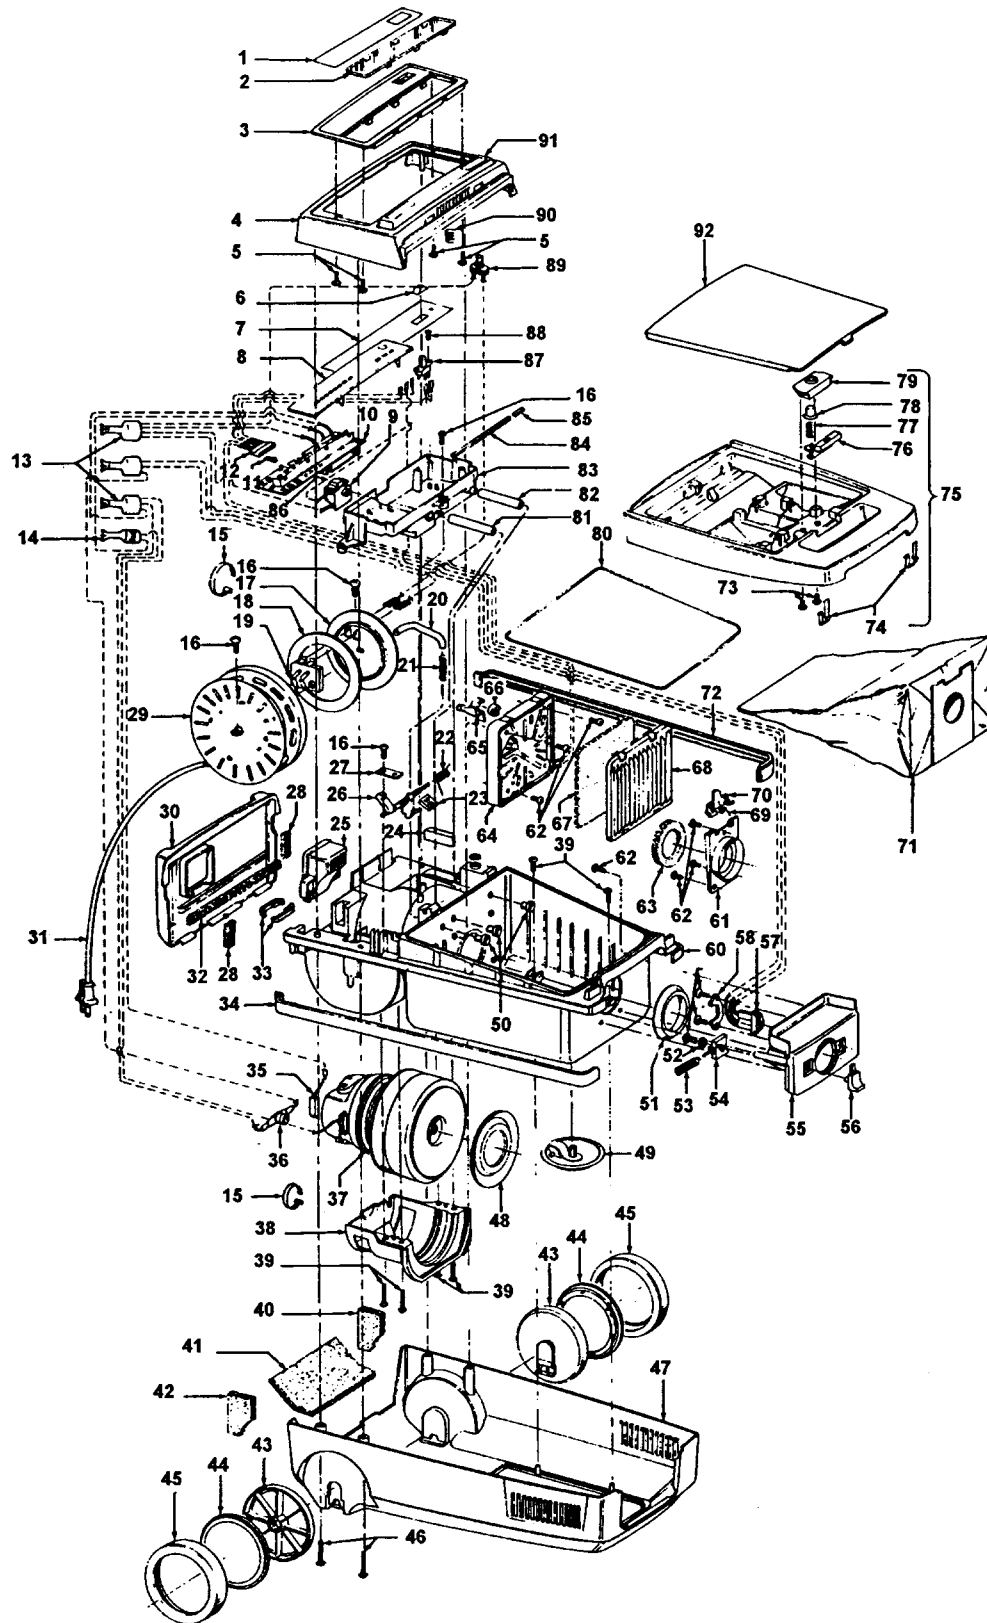

1	48495AY	Bearing
2	43267002	Bearing
3	21347003	* Washer
4	36422001	End
5	48445017	Agitator Brush
6	41435018	Thread Guard
7	38537008	End Pulley
8	48418001	Brush Ring
9	31722019	Spacer
10	32724005	Shaft

Ref. No.	Part No.	Description
1	46321088	Cord - AG - Standard Plug
	46321009	Cord - S3625
2	36231103	Furniture Guard - MS - S3277, S3277-040, S3279
	36231096	Furniture Guard - MY
3	48416030	Agitator - 4B
4	163768	Strain Relief
5	21447041	* Screw
6	27479307	* Wire Tie
7	36131044	Retainer Housing - MP
	36131067	Retainer Housing - AG - S3491, S3493, S3623, S3625
8	43461021	Nozzle Connector - AG (Incl. Item 44)
9	34112005	* Seal
10	34337003	* Seal
11	47171009	+ Lamp Socket
12	18972	* Insulated Terminal (3 Wire)
13	45517	* Wire Holder
14	42256098	Dust Cover
15	34123017	* Seal
16	35276001	* Detent Spring
17	32175025	Wheel - AG
18	31523005	Wheel Shaft
19	32761001	Wheel
20	31522004	Wheel Shaft
21	21447007	* Screw
22	42246121	Base Plate Assm. (incl. Items 17,18,19,20,23,24)
23	34337004	* Lower Seal
24	13261AY	* Rib Shoe
25	36218005	Grommet
26	27317307	Lamp - 15
27	43177073	Motor
28	51865002	+ Indicator Lens
	51865018	Indicator Lens
29	27666702	* Terminal
30	37258082	Shield
31	281770KD	Switch
32	51151053	Indicator - PH
33	34361001	Switch Actuator
34	42262032	Housing
35	36131017	* Retainer
36	38353007	Torsion Spring
37	31523006	Pivot Pin
38	38458002	* Depressor
39	38433054	Switch Pedal - MR
	38433067	+ Switch Pedal - MWV - S3491, S3493, S3623, S3625
40	38528011	Belt
41	42252189	Nozzle Body-AG - (Incl. Items 2,43)
42	52125092	Nameplate - S3277, S3279
	52125114	Nameplate - S3277-040, S3491, 4393
	52125133	Nameplate - S3623, S3625
43	39383060	Lens
44	43457037	Swivel Tube - AG