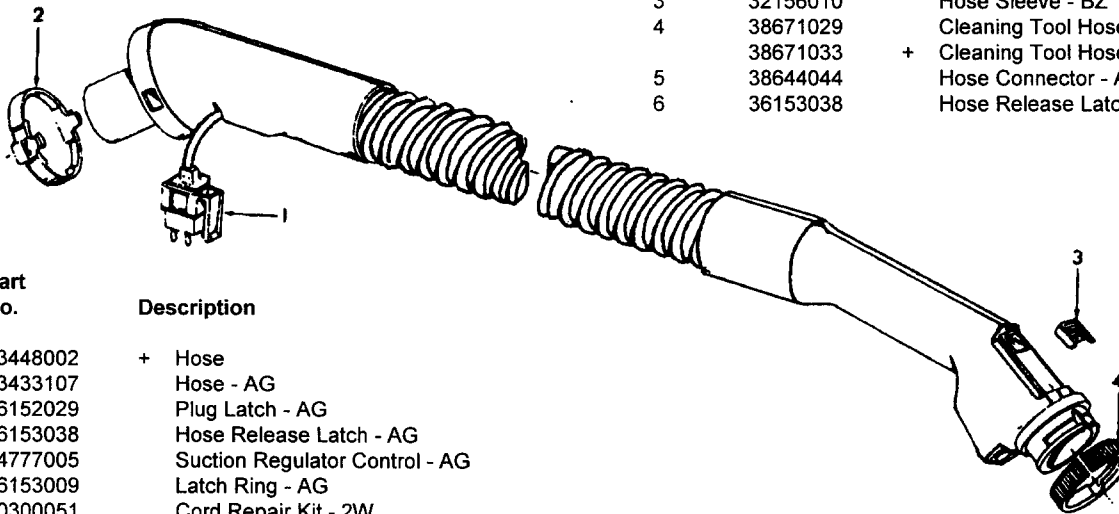

Hose Assemblies

Futura/TurboPOWER/PowerMax

Ref. No.	Part No.	Description
	43434242	Hose Assem. Comp. - ABX/AG - S/C S3513, S3515, S3517, S3527
	43434260	Hose Assem. Comp. - AG - S3510
1	43466044	Hose Grip Assem. - AAP
	43466068	Hose Grip Assem. - AG - S3527
	43466072	Hose Grip Assem. - AG - S3510
2	38711006	Suction Control Ring - MV
	38711012	Suction Control Ring - ABN - S3527
	38711014	Suction Control Ring - AG - S3510
3	36171025	Hose Connector Collar
4	32156010	Hose Sleeve - BZ
5	38671029	Cleaning Tool Hose - AAZ
	38671033	+ Cleaning Tool Hose - ABX - S3527
	38671034	Cleaning Tool Hose - AG - S3510
6	38644044	Hose Connector - AG
7	36153038	Hose Release Latch - AG

Ref. No.	Part No.	Description
	43434241	Hose Assem. Comp.
1	43466054	+ Hose Grip Assem. - AAP
	43466066	Hose Grip Assem. - AG - S3523
2	36171025	Hose Connector Collar
3	32156010	Hose Sleeve - BZ
4	38671029	Cleaning Tool Hose - AAZ
	38671033	+ Cleaning Tool Hose - ABX - S3523
5	38644044	Hose Connector - AG
6	36153038	Hose Release Latch - AG

Ref. No.	Part No.	Description
	43448002	+ Hose
	43433107	Hose - AG
1	36152029	Plug Latch - AG
2	36153038	Hose Release Latch - AG
3	34777005	Suction Regulator Control - AG
4	36153009	Latch Ring - AG
	40300051	Cord Repair Kit - 2W