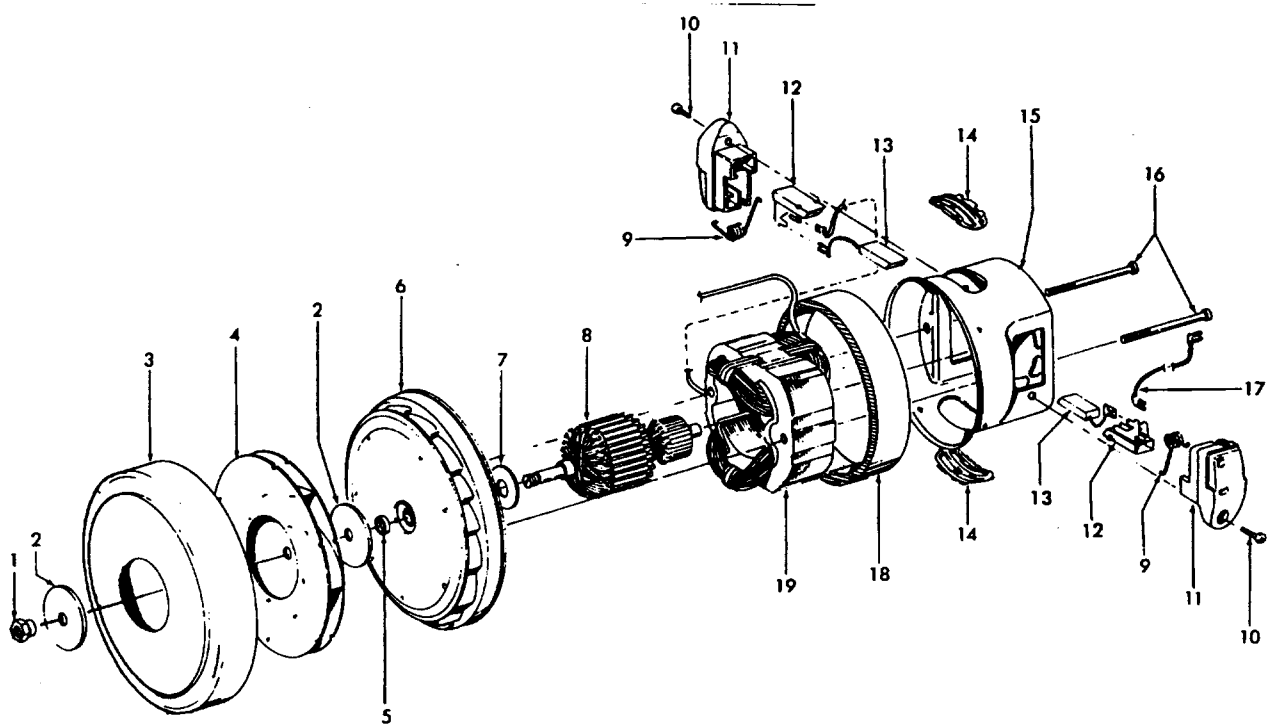

Motor Assembly

**Models S3509, S3511, S3513, S3519
S3525, S3535, S3545**

- S3509 (7.8 Amp)
- S3511 (7.8 Amp)
- S3513 (7.8 Amp)
- S3519 (7.8 Amp)
- S3525 (9.7 Amp)
- S3535 (9.7 Amp)
- S3545 (10.4 Amp)

Note: Refer to Data Label on cleaner for reference to Amp rating.

Ref. No.	Part No.	Description
	43576126	Motor Assm. (Molded Diffuser)
	43578071	+ Motor Assm. (Die Cast Diffuser)
1	12028	+ Nut
2	21312774	+ Washer - FW (2)
3	37196065	Fan Cover
4	43551008	Fan
5	31148009	Bearing Spacer (Use w/Die Cast Diffuser)
	31148011	Bearing Spacer (Use w/Molded Diffuser)
6	43551012	+ Diffuser Assm. Comp. (Die Cast)
	43551030	Diffuser Assm. Comp. (Molded)
7	31165003	+ Bearing Retainer Plate (Die Cast Diffuser)
8	44765220	Armature Assm.

Ref. No.	Part No.	Description
9	38353004	Spring (2)
10	21429406	* Screw (2)
11	168038AG	Brush Carrier (2)
12	168506	Brush Holder (2)
13	167679	Motor Brush Assm. (,2)
14	169702BZ	+ Bushing (2)
15	42193025	Motor Housing Assm.
16	36112006	+ Field Lamination Bolt (2) (Die Cast Diffuser)
	21447222	+ Field Lamination Bolt (2) (Phenolic Diffuser)
17	46176001	Lead Wire Assm.
18	36322031	Motor Gasket
19	45311048	Field Assm.