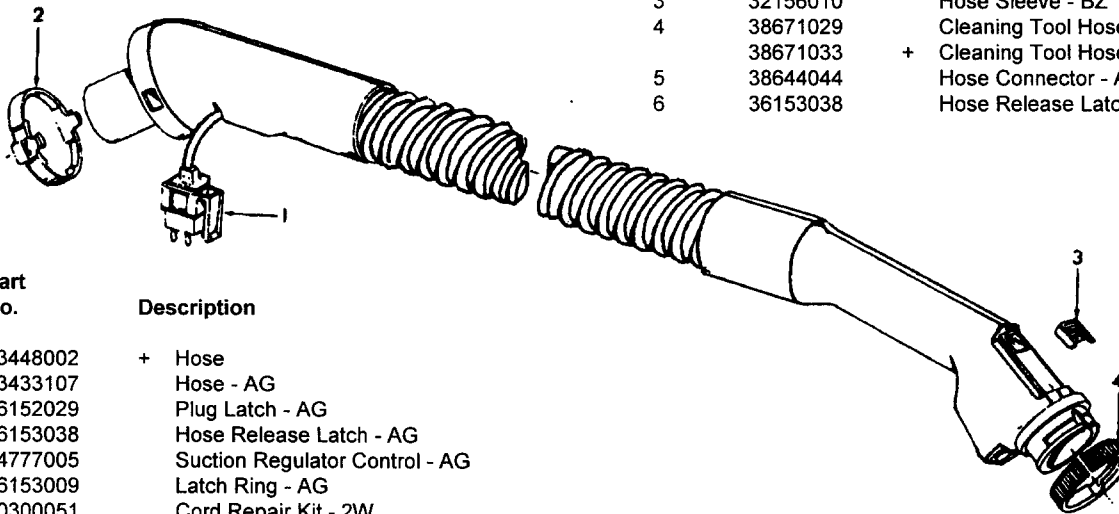

Ref. No.	Part No.	Description
	43448002	+ Hose
	43433107	Hose - AG
1	36152029	Plug Latch - AG
2	36153038	Hose Release Latch - AG
3	34777005	Suction Regulator Control - AG
4	36153009	Latch Ring - AG
	40300051	Cord Repair Kit - 2W