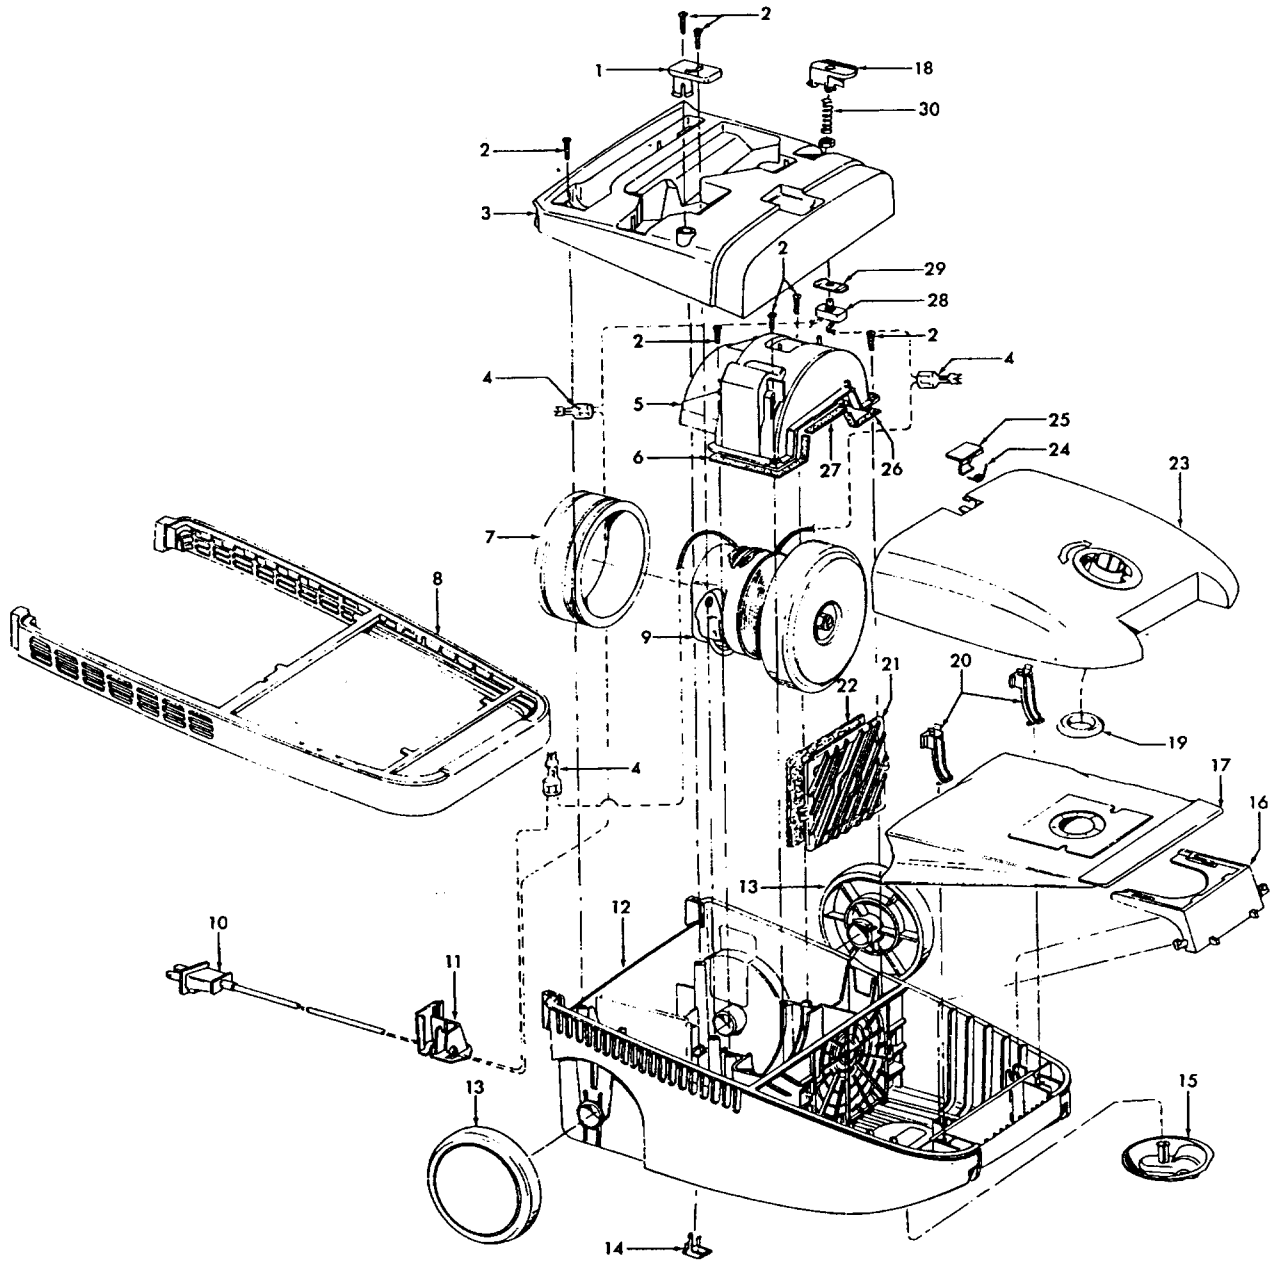

Futura
TurboPOWER 2000
PowerMax

Models S3509, S3511, S3519, S3523, S3527
Model S3547
Model S3510

**Futura
TurboPOWER 2000
PowerMax**

**Models S3509, S3511, S3519, S3523, S3527
Model S3547
Model S3510**

Ref. No.	Part No.	Description
1	39442034	Cord Wrap - AG
2	21447217	* Screw (7)
3	Note: Motor Cover Assembly's include item 1	
	41426098	Motor Cover Assem. - AAS - S3509
	41426100	Motor Cover Assem. - ABC - S3511
	41426076	+ Motor Cover Assem. - ABB - S3519
	41426115	Motor Cover Assem. - ACA - S3523
	41426116	Motor Cover Assem. - ABB - S3527, S3510
	41426119	Motor Cover Assem. - AG - S3547
4	12227	Insulated Terminal (3)
	27618508	Wire Connector
5	41312040	Motor Retainer Assem. - AAP (incl. Items 6,26,27)
6	34633003	+ Retainer Seal - RH
7	36322031	Motor Mount - BZ
8	36235069	Furniture Guard - AG
9	43576184	Motor Assem. - S3509, S3511, S3510 (7.3 Amps) (P-266)
	43576114	+ Motor Assem. - (P-250)
	43576126	Motor Assem. - S3509, S3511 (7.9 Amps) (P-267) - S3509, S3511, S3519 (7.8 Amps)
	43576186	Motor Assem. Comp. - S3523, S3527, S3547 (P-290)
10	46383273	+ Attachment Cord - AAP
	46383289	Attach. Cord - AG - S3510, S3523, S3527, S3547
11	36215033	+ Strain Relief - ABU
	36215034	Strain Relief - AG - S3547
12	42215051	Main Body Assem. - ABU - S3510, S3523, S3527 (incl. Items 8, 13, 14, 15)
	42215052	Main Body Assem. - AG - S3547 (incl. Items 8, 13, 14, 15)
13	38522065	Wheel - AG (2)
14	37258130	PTO Cover - AAP
	37258134	PTO Cover - ABU - S3523, 27
	37258136	PTO Cover - AG - S3547
15	41432040	Wheel Carrier Assem.
16	36424010	Bag Collar Support - AG
17	4010064S	Throw Away Bag Assem. - 3 Pk.
18	38422162	Switch Pedal - AAP - with Post
	38422164	Switch Pedal - AG - w/o Post (Use with 28218048 Switch)
19	36424012	Bag Collar Seal
20	36151027	Bag Lid Hinge - AG (2)
21	37944005	Filter Retainer - AG
22	38765009	Secondary Filter
23	Note: Bag Lid Assembly's include items 19, 24, 25	
	42217132	Bag Lid Assem. - AAS - S3509
	42217138	Bag Lid Assem. - ABB - S3519
	42217136	Bag Lid Assem. - AG - S3511
	42217155	Bag Lid Assem. - ACA - S3523
	42217156	Bag Lid Assem. - ABB - S3527
	42212135	Bag Lid Assem. - S3547
	42217172	Bag Lid Assem. - ABB - S3510
24	38351009	Torsion Spring - FW
25	36153041	Bag Lid Latch - AAS - S3509
	36153040	Bag Lid Latch - AG - S3510, S3511, S3547
	36153044	Bag Lid Latch - ABB - S3519, S3527
	36153054	Bag Lid Latch - ACA - S3523
26	34633002	Retainer Seal - LH
27	34123040	* Retainer Seal - Center

Ref. No.	Part No.	Description
28	28212026	Switch - with Leads
	28218048	Switch - with Terminals
29	34135014	Switch Mounting Plate
30	38314022	Spring - FW
	38314026	Spring - S3510, S3523, S3527, S3547
	56513332	Owner Manual
	56513339	+ Owner Manual - S3547
	56513348	Owner Manual - S3510
	59814004	+ Carton
	58175100	+ Carton - S3523, S3527
	58175115	Carton - S3547
	58211011	Bottom Support - Front
	58211012	+ Bottom Support - Rear
	58362004	+ Top Support
	58368007	Mid Pad

CLEANING TOOLS - S3509, S3510, S3511, S3519 (P-240)

38617017	Crevice Tool - AG
43414057	Furniture Nozzle - AG
43414064	Dusting Brush Assem. - AG
3863801P	Extension Tube - AG
43434241	Hose - ABX/AG Molded (P-251)
43434242	Hose - AAP/AAZ Molded - w S/C (P-251)
43434260	Hose - AG - S3510 - (P-251)
43414172	R & F Nozzle - STD - S3510 (P-188)
0M114169	R & F Nozzle - STD - S3509, S3511 (P-188)
43414101	+ R & F Nozzle - Dix. - S3519 (P-188)

CLEANING TOOLS - S3523, S3527, S3547 (P-240)

38617017	Crevice Tool - AG
43414057	Furniture Nozzle - AG
43414064	Dusting Brush Assem. - AG
3863801P	Ext. Tube - Poly - AG
43453027	Ext. Tube - S3547 - AX
43434241	Hose - ABX/AG - S3523, S3547 (P-251)
43434242	Hose - ABX/AG - S/C - S3527 (P-251)
0M114169	R & F Nozzle - STD - S3523, S3527 (P-188)
43414170	+ R & F Nozzle - STD - S3547 (P-188)

Note: Refer to Data Label on cleaner for reference to Amp Rating