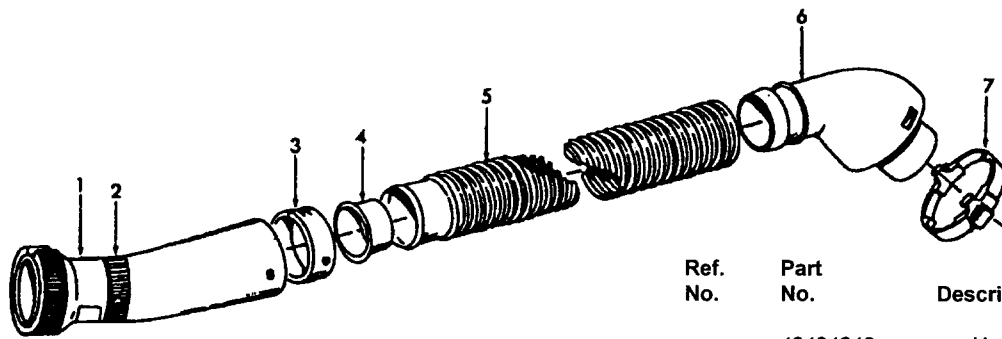

Hose Assemblies

Futura/TurboPOWER/PowerMax

Ref. No.	Part No.	Description
	43434242	Hose Assem. Comp. - ABX/AG - S/C S3513, S3515, S3517, S3527
	43434260	Hose Assem. Comp. - AG - S3510
1	43466044	Hose Grip Assem. - AAP
	43466068	Hose Grip Assem. - AG - S3527
	43466072	Hose Grip Assem. - AG - S3510
2	38711006	Suction Control Ring - MV
	38711012	Suction Control Ring - ABN - S3527
	38711014	Suction Control Ring - AG - S3510
3	36171025	Hose Connector Collar
4	32156010	Hose Sleeve - BZ
5	38671029	Cleaning Tool Hose - AAZ
	38671033	+ Cleaning Tool Hose - ABX - S3527
	38671034	Cleaning Tool Hose - AG - S3510
6	38644044	Hose Connector - AG
7	36153038	Hose Release Latch - AG