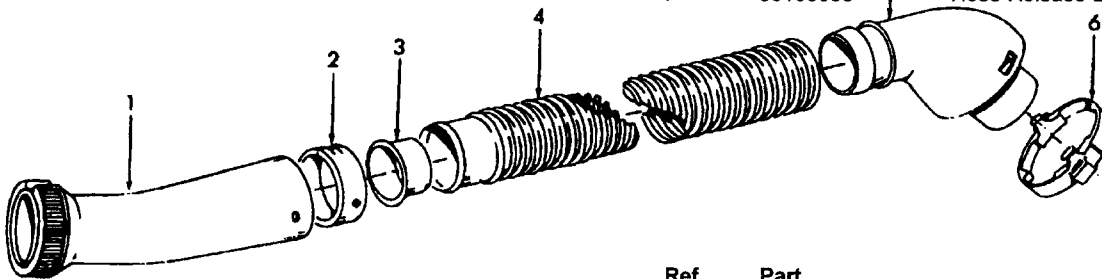

Ref. No.	Part No.	Description
	43434241	Hose Assem. Comp.
1	43466054	+ Hose Grip Assem. - AAP
	43466066	Hose Grip Assem. - AG - S3523
2	36171025	Hose Connector Collar
3	32156010	Hose Sleeve - BZ
4	38671029	Cleaning Tool Hose - AAZ
	38671033	+ Cleaning Tool Hose - ABX - S3523
5	38644044	Hose Connector - AG
6	36153038	Hose Release Latch - AG