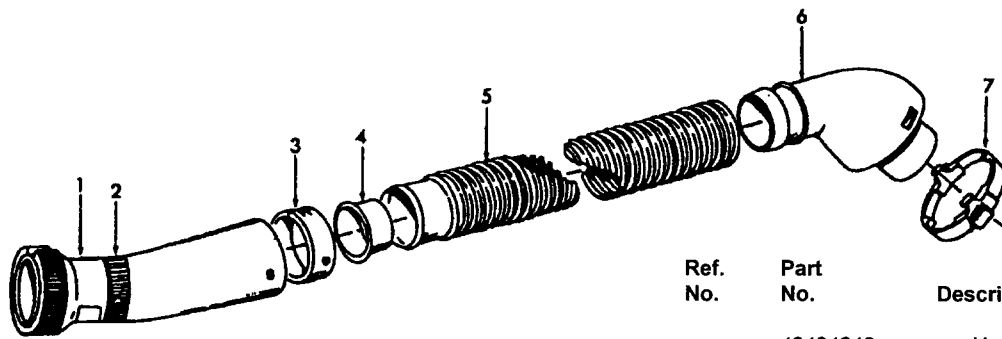

Note: Refer to Data Label on cleaner for reference to Amp Rating

Motor Assembly

Ref. No.	Part No.	Description	Ref. No.	Part No.	Description
1	43576161	+ Motor Assem.	9	38353004	Spring (2)
2	12028	+ Nut	10	21429406	+ Screw (2)
3	21312774	+ Washer - FW (2)	11	168038AG	Brush Carrier (2)
4	37196065	Fan Cover	12	168506	Brush Holder (2)
5	43551008	Fan	13	167679	Motor Brush Assem. (2)
6	31148011	Bearing Spacer	14	169702BZ	+ Bushing (2)
7	43551030	Diffuser Assem. Comp.	15	42193025	Motor Housing Assem.
8	N/A	Armature Assem.	16	21447222	+ Field Lamination Bolt (2)
			17	46176001	Lead Wire Assem.
			18	36322031	Motor Gasket
			19	45311048	Field Assem.

Hose Assemblies

Futura/TurboPOWER/PowerMax

Ref. No.	Part No.	Description
	43434242	Hose Assem. Comp. - ABX/AG - S/C S3513, S3515, S3517, S3527
	43434260	Hose Assem. Comp. - AG - S3510
1	43466044	Hose Grip Assem. - AAP
	43466068	Hose Grip Assem. - AG - S3527
	43466072	Hose Grip Assem. - AG - S3510
2	38711006	Suction Control Ring - MV
	38711012	Suction Control Ring - ABN - S3527
	38711014	Suction Control Ring - AG - S3510
3	36171025	Hose Connector Collar
4	32156010	Hose Sleeve - BZ
5	38671029	Cleaning Tool Hose - AAZ
	38671033	+ Cleaning Tool Hose - ABX - S3527
	38671034	Cleaning Tool Hose - AG - S3510
6	38644044	Hose Connector - AG
7	36153038	Hose Release Latch - AG