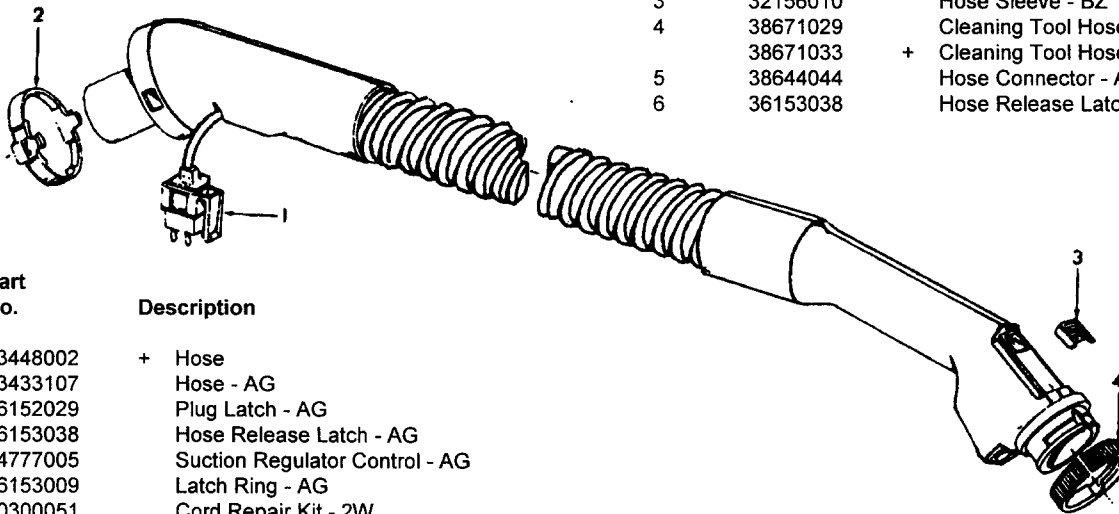

Note: Refer to Data Label on cleaner for reference to Amp Rating

Motor Assembly

Ref. No.	Part No.	Description	Ref. No.	Part No.	Description
1	43576161	+ Motor Assem.	9	38353004	Spring (2)
2	12028	+ Nut	10	21429406	+ Screw (2)
3	21312774	+ Washer - FW (2)	11	168038AG	Brush Carrier (2)
4	37196065	Fan Cover	12	168506	Brush Holder (2)
5	43551008	Fan	13	167679	Motor Brush Assem. (2)
6	31148011	Bearing Spacer	14	169702BZ	+ Bushing (2)
7	43551030	Diffuser Assem. Comp.	15	42193025	Motor Housing Assem.
8	N/A	Armature Assem.	16	21447222	+ Field Lamination Bolt (2)
			17	46176001	Lead Wire Assem.
			18	36322031	Motor Gasket
			19	45311048	Field Assem.

Hose Assemblies

Futura/TurboPOWER/PowerMax

Ref. No.	Part No.	Description
	43434242	Hose Assem. Comp. - ABX/AG - S/C S3513, S3515, S3517, S3527
	43434260	Hose Assem. Comp. - AG - S3510
1	43466044	Hose Grip Assem. - AAP
	43466068	Hose Grip Assem. - AG - S3527
	43466072	Hose Grip Assem. - AG - S3510
2	38711006	Suction Control Ring - MV
	38711012	Suction Control Ring - ABN - S3527
	38711014	Suction Control Ring - AG - S3510
3	36171025	Hose Connector Collar
4	32156010	Hose Sleeve - BZ
5	38671029	Cleaning Tool Hose - AAZ
	38671033	+ Cleaning Tool Hose - ABX - S3527
	38671034	Cleaning Tool Hose - AG - S3510
6	38644044	Hose Connector - AG
7	36153038	Hose Release Latch - AG

Ref. No.	Part No.	Description
	43434241	Hose Assem. Comp.
1	43466054	+ Hose Grip Assem. - AAP
	43466066	Hose Grip Assem. - AG - S3523
2	36171025	Hose Connector Collar
3	32156010	Hose Sleeve - BZ
4	38671029	Cleaning Tool Hose - AAZ
	38671033	+ Cleaning Tool Hose - ABX - S3523
5	38644044	Hose Connector - AG
6	36153038	Hose Release Latch - AG

Ref. No.	Part No.	Description
	43448002	+ Hose
	43433107	Hose - AG
1	36152029	Plug Latch - AG
2	36153038	Hose Release Latch - AG
3	34777005	Suction Regulator Control - AG
4	36153009	Latch Ring - AG
	40300051	Cord Repair Kit - 2W