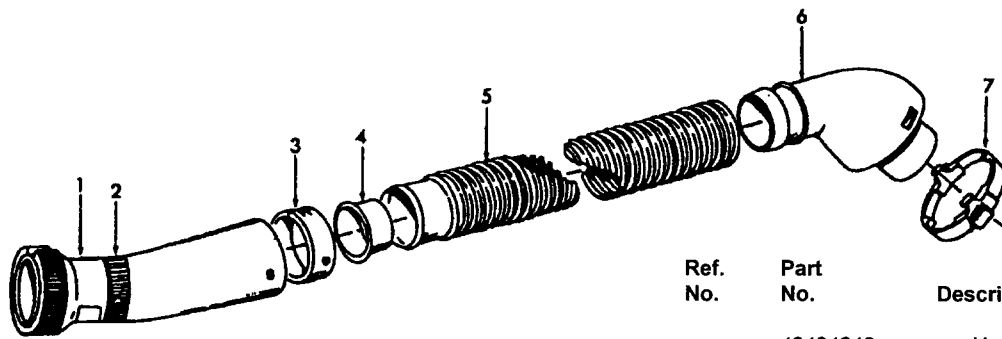

Note: Refer to Data Label on cleaner for reference to Amp Rating.

Motor Assembly

Ref. No.	Part No.	Description	Ref. No.	Part No.	Description
1	43576161	+ Motor Assem.	9	38353004	Spring (2)
2	12028	+ Nut	10	21429406	+ Screw (2)
3	21312774	+ Washer - FW (2)	11	168038AG	Brush Carrier (2)
4	37196065	Fan Cover	12	168506	Brush Holder (2)
5	43551008	Fan	13	167679	Motor Brush Assem. (2)
6	31148011	Bearing Spacer	14	169702BZ	+ Bushing (2)
7	43551030	Diffuser Assem. Comp.	15	42193025	Motor Housing Assem.
8	N/A	Armature Assem.	16	21447222	+ Field Lamination Bolt (2)
	44765220		17	46176001	Lead Wire Assem.
			18	36322031	Motor Gasket
			19	45311048	Field Assem.

Hose Assemblies

Futura/TurboPOWER/PowerMax

Ref. No.	Part No.	Description
	43434242	Hose Assem. Comp. - ABX/AG - S/C S3513, S3515, S3517, S3527
	43434260	Hose Assem. Comp. - AG - S3510
1	43466044	Hose Grip Assem. - AAP
	43466068	Hose Grip Assem. - AG - S3527
	43466072	Hose Grip Assem. - AG - S3510
2	38711006	Suction Control Ring - MV
	38711012	Suction Control Ring - ABN - S3527
	38711014	Suction Control Ring - AG - S3510
3	36171025	Hose Connector Collar
4	32156010	Hose Sleeve - BZ
5	38671029	Cleaning Tool Hose - AAZ
	38671033	+ Cleaning Tool Hose - ABX - S3527
	38671034	Cleaning Tool Hose - AG - S3510
6	38644044	Hose Connector - AG
7	36153038	Hose Release Latch - AG