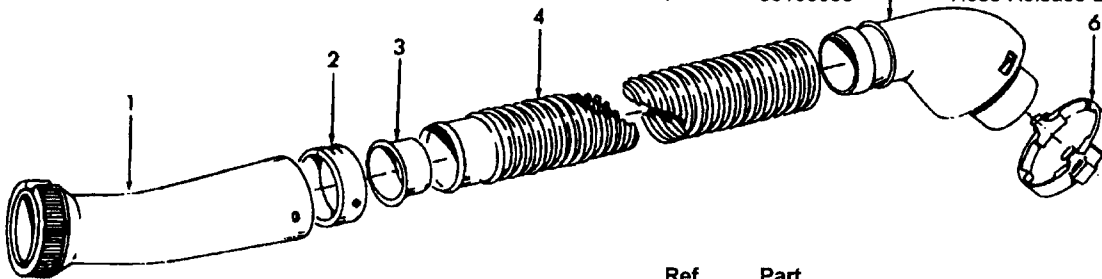

Hose Assemblies

Futura/TurboPOWER/PowerMax

Ref. No.	Part No.	Description
	43434242	Hose Assem. Comp. - ABX/AG - S/C S3513, S3515, S3517, S3527
	43434260	Hose Assem. Comp. - AG - S3510
1	43466044	Hose Grip Assem. - AAP
	43466068	Hose Grip Assem. - AG - S3527
	43466072	Hose Grip Assem. - AG - S3510
2	38711006	Suction Control Ring - MV
	38711012	Suction Control Ring - ABN - S3527
	38711014	Suction Control Ring - AG - S3510
3	36171025	Hose Connector Collar
4	32156010	Hose Sleeve - BZ
5	38671029	Cleaning Tool Hose - AAZ
	38671033	+ Cleaning Tool Hose - ABX - S3527
	38671034	Cleaning Tool Hose - AG - S3510
6	38644044	Hose Connector - AG
7	36153038	Hose Release Latch - AG