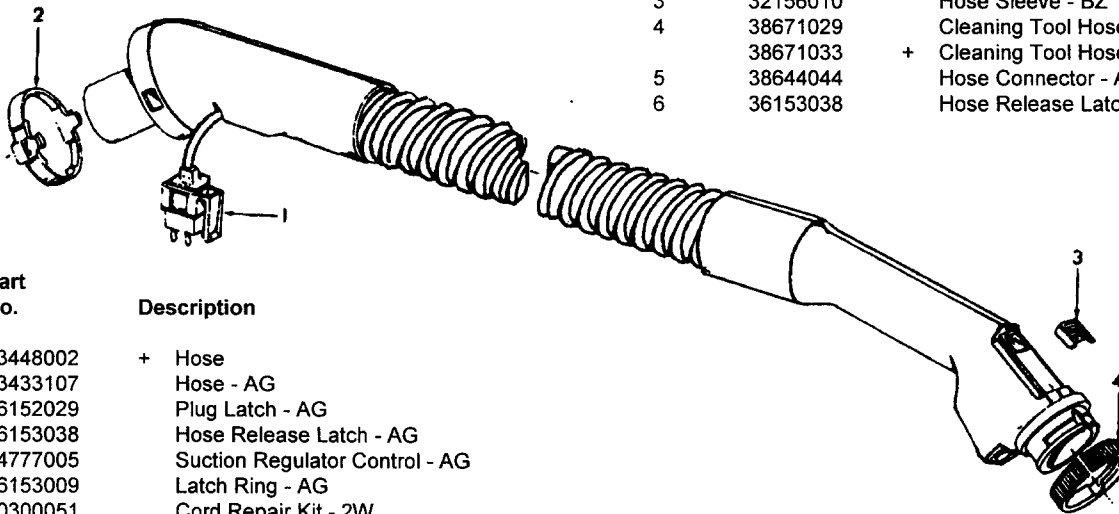

Note: Refer to Data Label on cleaner for reference to Amp Rating.

Motor Assembly

Ref. No.	Part No.	Description	Ref. No.	Part No.	Description
1	43576161	+ Motor Assem.	9	38353004	Spring (2)
2	12028	+ Nut	10	21429406	+ Screw (2)
3	21312774	+ Washer - FW (2)	11	168038AG	Brush Carrier (2)
4	37196065	Fan Cover	12	168506	Brush Holder (2)
5	43551008	Fan	13	167679	Motor Brush Assem. (2)
6	31148011	Bearing Spacer	14	169702BZ	+ Bushing (2)
7	43551030	Diffuser Assem. Comp.	15	42193025	Motor Housing Assem.
8	N/A	Armature Assem.	16	21447222	+ Field Lamination Bolt (2)
	44765220		17	46176001	Lead Wire Assem.
			18	36322031	Motor Gasket
			19	45311048	Field Assem.

Hose Assemblies

Futura/TurboPOWER/PowerMax

Ref. No.	Part No.	Description
	43434242	Hose Assem. Comp. - ABX/AG - S/C S3513, S3515, S3517, S3527
	43434260	Hose Assem. Comp. - AG - S3510
1	43466044	Hose Grip Assem. - AAP
	43466068	Hose Grip Assem. - AG - S3527
	43466072	Hose Grip Assem. - AG - S3510
2	38711006	Suction Control Ring - MV
	38711012	Suction Control Ring - ABN - S3527
	38711014	Suction Control Ring - AG - S3510
3	36171025	Hose Connector Collar
4	32156010	Hose Sleeve - BZ
5	38671029	Cleaning Tool Hose - AAZ
	38671033	+ Cleaning Tool Hose - ABX - S3527
	38671034	Cleaning Tool Hose - AG - S3510
6	38644044	Hose Connector - AG
7	36153038	Hose Release Latch - AG

Ref. No.	Part No.	Description
	43434241	Hose Assem. Comp.
1	43466054	+ Hose Grip Assem. - AAP
	43466066	Hose Grip Assem. - AG - S3523
2	36171025	Hose Connector Collar
3	32156010	Hose Sleeve - BZ
4	38671029	Cleaning Tool Hose - AAZ
	38671033	+ Cleaning Tool Hose - ABX - S3523
5	38644044	Hose Connector - AG
6	36153038	Hose Release Latch - AG

Ref. No.	Part No.	Description
	43448002	+ Hose
	43433107	Hose - AG
1	36152029	Plug Latch - AG
2	36153038	Hose Release Latch - AG
3	34777005	Suction Regulator Control - AG
4	36153009	Latch Ring - AG
	40300051	Cord Repair Kit - 2W