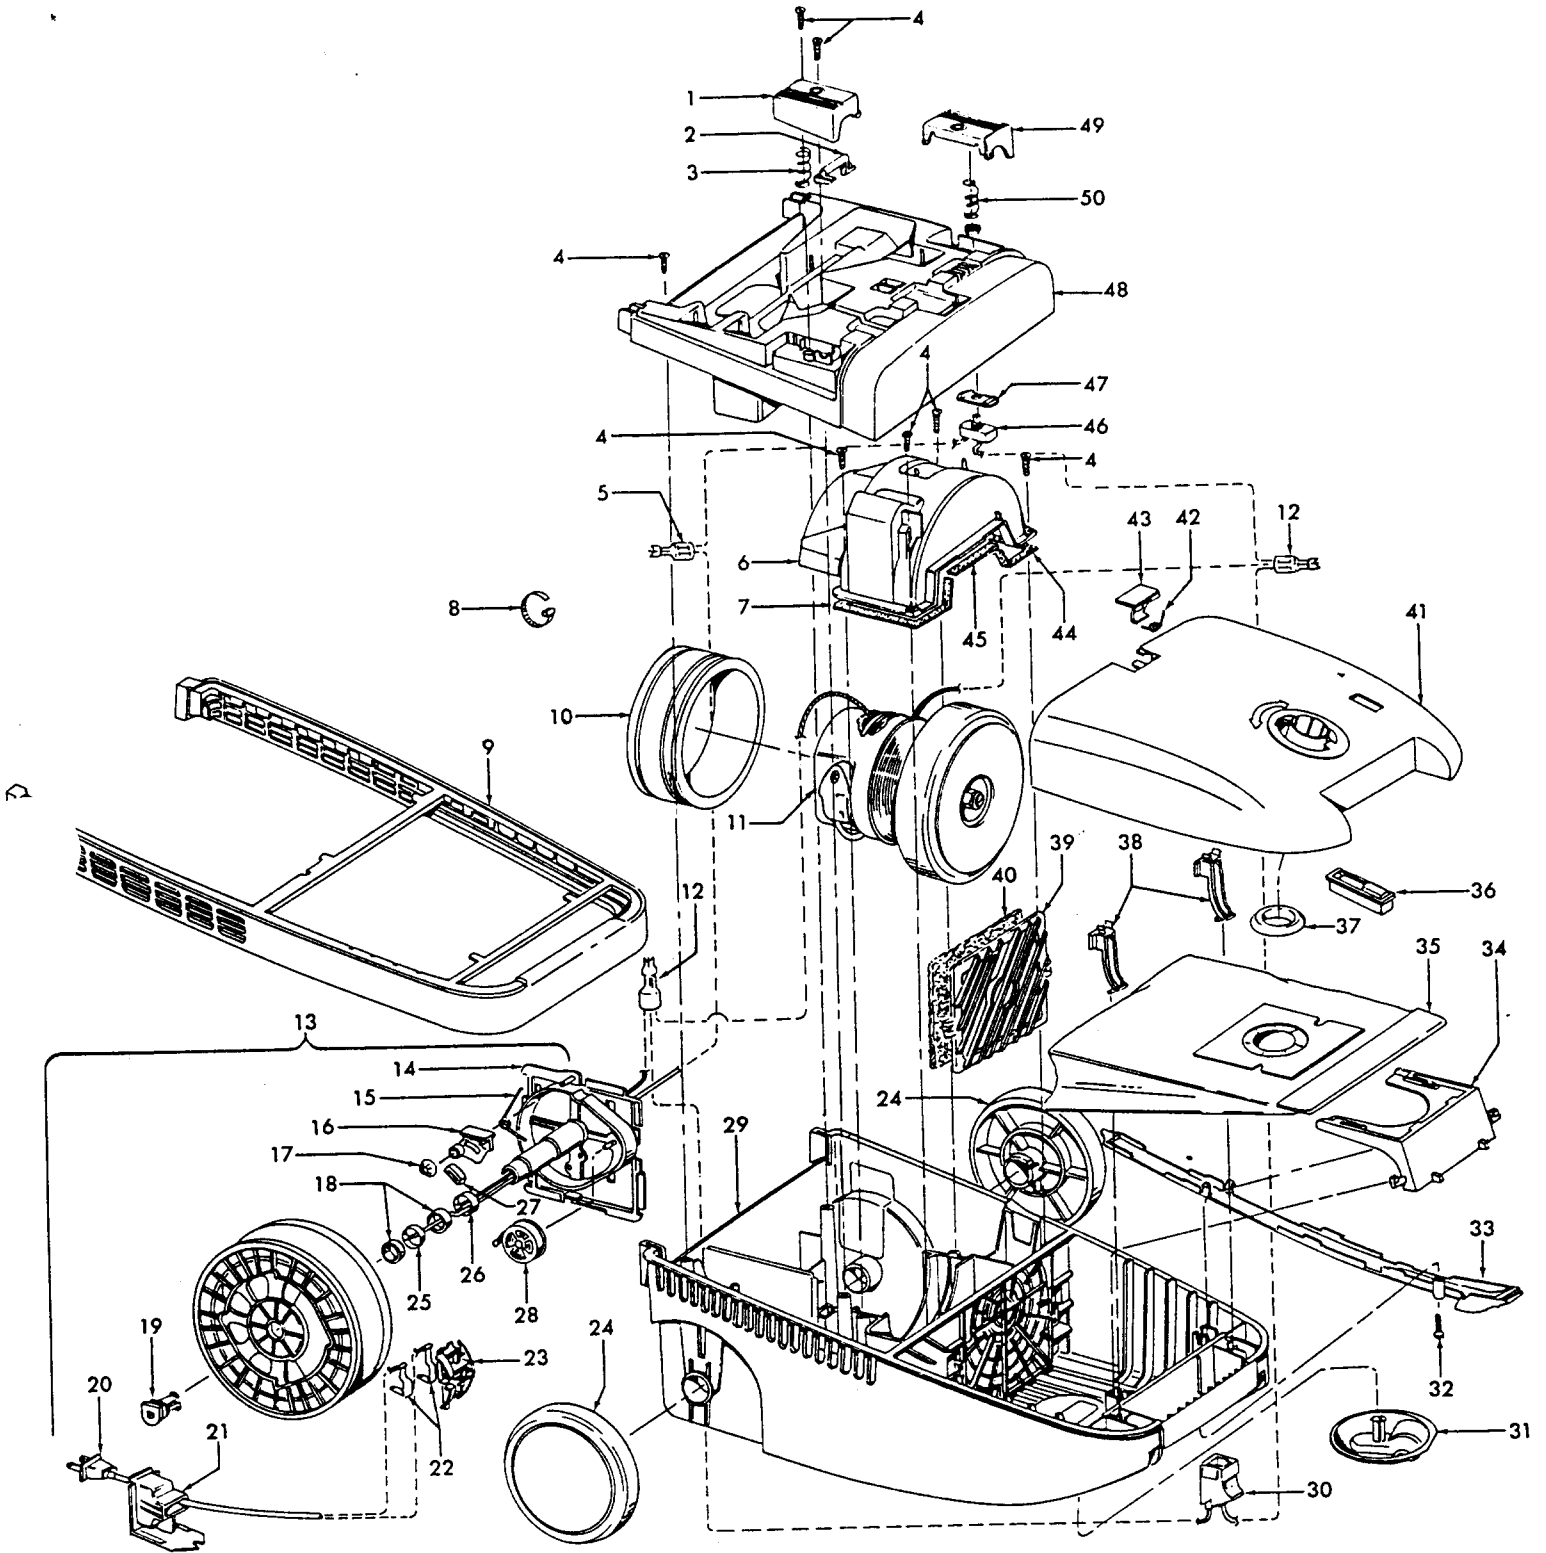

Ref. No.	Part No.	Description
1		<b>Note: All Nozzle Body Assembly's include Item 28</b>
	42252201	Nozzle Body Assem. - AAP
	42252216	Nozzle Body Assem. - ABE S3563, S3567, S3569, S3571, S3573
	42252A09	Nozzle Body Assem. - AG - S3577, S3580-050
	N/A	Nozzle Body Assem. - ABY - S3530 Use 42252A52
	42252A52	Nozzle Body Assem. AG - S3577 (Allergen Filtration Graphics)
2	18972	Insulated Terminal (2)
	12227	Insulated Terminal (2)
3	N/A	Lead Wire - White
4	43177062	Motor Assem. Comp.
5	47171020	Dirt Finder Socket Assem.
6	36218016	Insulation Grommet - AG (3)
7	21447003	* Screw-Self Tapping (8)
8	34253018	+ Rear Seal
9	42256099	+ Duct Cover Assem. - AG (Incl. Items 5,6,8,22)
10	46321088	Cord Assembly
	46321009	Cord Assembly - S3530
11	163768	Strain Relief Bushing
12	35276008	Detent Spring - FW
13	43482106	Nozzle Connector - AG
14	34112007	* Seal
15	34122014	* Seal (2)
16	43244043	Wheel Assem. - AG
17	42246115	Base Plate Assem. - MV (Incl. Items 18,19)
	42246114	Base Plate Assem. - ABR - S3567, S3569, S3571, S3573, S3563 (Incl. Items 18, 19)
	42246115	Base Plate Assem. - AG - S3530, S3580-050, S3577 (Incl. Items 18, 19)
18	31522004	Wheel Shaft - AY (2)
19	32761001	Wheel - AG (2)
20	21479801	* Screw-Self Tapping (3)
21	48414081	Agitator Assem. Comp. - AG
	48414079	Agitator Assem. Comp. - AG - S3563
22	34123039	* Duct Cover Seal
23	13261AY	Rug Nozzle Rib Shoe
24	36923008	Belt Guard
25	38528011	Belt
26	27479307	* Lead Wire Tie
27	27317307	Dirt Finder Lamp
28	39383094	+ Dirt Finder Lens - BZ

**Agitator 48414081/48414079**

Ref. No.	Part No.	Description
1	36423016	Thread Guard - RH
2	43267002	Agitator Bearing Assem. (2)
3	21347003	* Conical Washer (2)
4	N/A	+ Agitator End (2)
5	N/A	Agitator Body
6	N/A	+ Agitator Shaft
7	36423017	Thread Guard - LH - AG