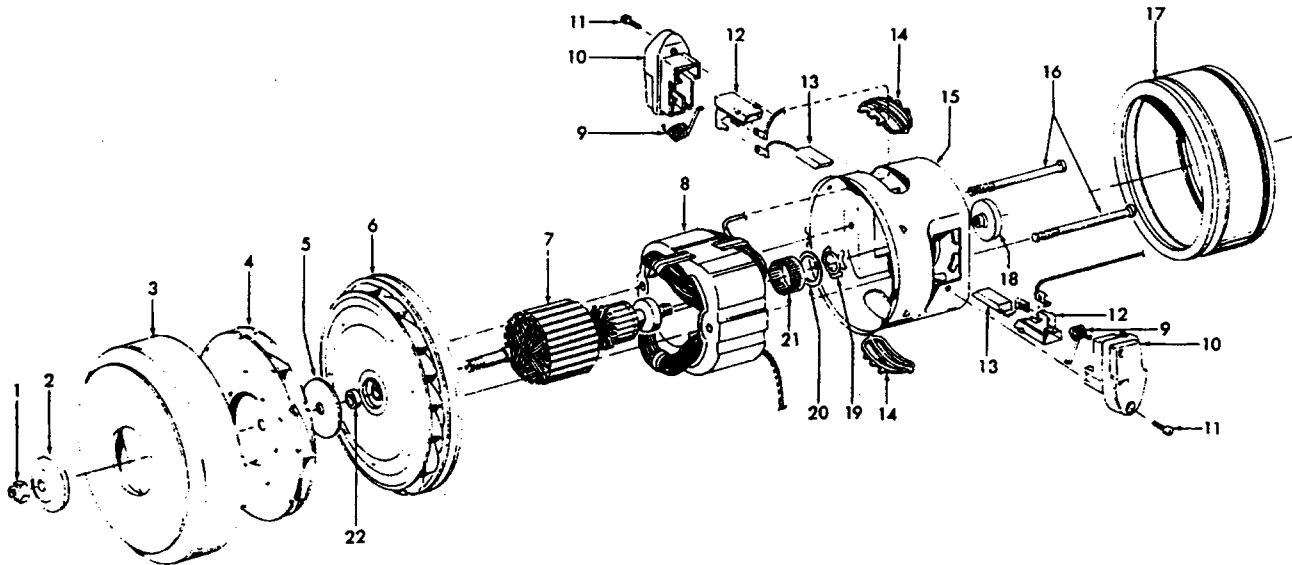

Motor Assembly

Models S3515, S3517, S3549, S3551, S3553
S3555, S3557, S3565

	43576118	Motor Assm Balanced
1	12028	+ Nut
2	31162006	+ Balancing Ring - FW
3	37196065	Fan Cover
4	43551008	Fan Assm.
5	21312774	+ Washer - FW
6	43551012	+ Diffuser Assm. Comp. (Die Cast)
	43551030	Diffuser Assm. Comp. (Phenolic) - S3515, S3517, S3549, S3553, S3555, S3557, S3565
7	44765230	Armature Assm. Comp.
8	45311068	+ Field Assm. Comp.
9	38353004	Spring (2)
10	168038AG	Brush Carrier (2)
11	21429406	* Screw-Self Tapping - EF (2)
12	168506-	Brush Holder (2)
13	167679	Brush & Terminal Assm.
14	169702BZ	+ Bushing (2)
15	42192015	Motor Housing Assm.
16	36112003	+* Screw - Special (2) (Die Cast Diff.)
	21447221	Screw - Spec. (2) (Phenolic Diff.)
17	36322031	Motor Mount
18	36116023	+ Balancing Ring - Nut - AY
19	21312778	+* Spring Washer
20	21345116	+ Thrust Washer
21	24198002	Star Ring
22	31148009	Bearing Spacer - AY (Die Cast Diff.)
	31148011	Bearing Spacer - AY (Phenolic Diff.)