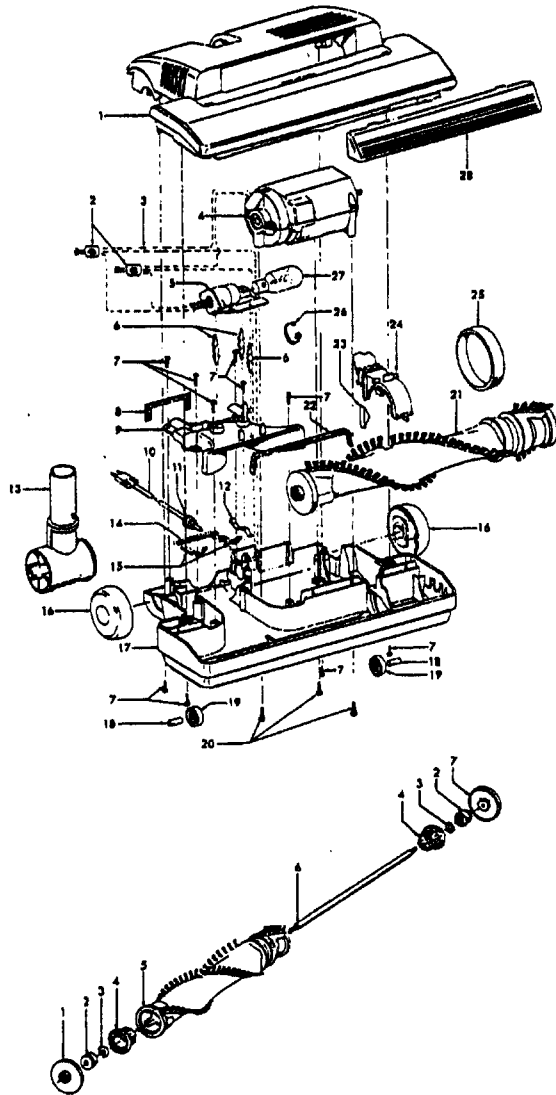

Ref. No.	Part No.	Description
1		<b>Note: All Nozzle Body Assembly's include Item 28</b>
	42252201	Nozzle Body Assem. - AAP
	42252216	Nozzle Body Assem. - ABE S3563, S3567, S3569, S3571, S3573
	42252A09	Nozzle Body Assem. - AG - S3577, S3580-050
	N/A	Nozzle Body Assem. - ABY - S3530 Use 42252A52
	42252A52	Nozzle Body Assem. AG - S3577 (Allergen Filtration Graphics)
2	18972	Insulated Terminal (2)
	12227	Insulated Terminal (2)
3	N/A	Lead Wire - White
4	43177062	Motor Assem. Comp.
5	47171020	Dirt Finder Socket Assem.
6	36218016	Insulation Grommet - AG (3)
7	21447003	* Screw-Self Tapping (8)
8	34253018	+ Rear Seal
9	42256099	+ Duct Cover Assem. - AG (Incl. Items 5,6,8,22)
10	46321088	Cord Assembly
	46321009	Cord Assembly - S3530
11	163768	Strain Relief Bushing
12	35276008	Detent Spring - FW
13	43482106	Nozzle Connector - AG
14	34112007	* Seal
15	34122014	* Seal (2)
16	43244043	Wheel Assem. - AG
17	42246115	Base Plate Assem. - MV (Incl. Items 18,19)
	42246114	Base Plate Assem. - ABR - S3567, S3569, S3571, S3573, S3563 (Incl. Items 18, 19)
	42246115	Base Plate Assem. - AG - S3530, S3580-050, S3577 (Incl. Items 18, 19)
18	31522004	Wheel Shaft - AY (2)
19	32761001	Wheel - AG (2)
20	21479801	* Screw-Self Tapping (3)
21	48414081	Agitator Assem. Comp. - AG
	48414079	Agitator Assem. Comp. - AG - S3563
22	34123039	* Duct Cover Seal
23	13261AY	Rug Nozzle Rib Shoe
24	36923008	Belt Guard
25	38528011	Belt
26	27479307	* Lead Wire Tie
27	27317307	Dirt Finder Lamp
28	39383094	+ Dirt Finder Lens - BZ

**Agitator 48414081/48414079**

Ref. No.	Part No.	Description
1	36423016	Thread Guard - RH
2	43267002	Agitator Bearing Assem. (2)
3	21347003	* Conical Washer (2)
4	N/A	+ Agitator End (2)
5	N/A	Agitator Body
6	N/A	+ Agitator Shaft
7	36423017	Thread Guard - LH - AG