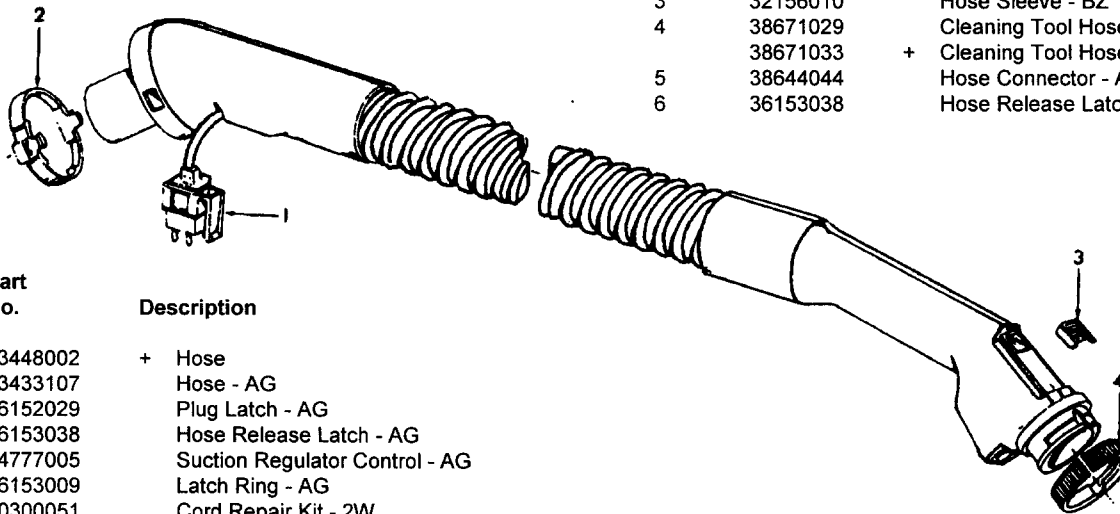

Ref. No.	Part No.	Description
	43448002	+ Hose
	43433107	Hose - AG
1	36152029	Plug Latch - AG
2	36153038	Hose Release Latch - AG
3	34777005	Suction Regulator Control - AG
4	36153009	Latch Ring - AG
	40300051	Cord Repair Kit - 2W