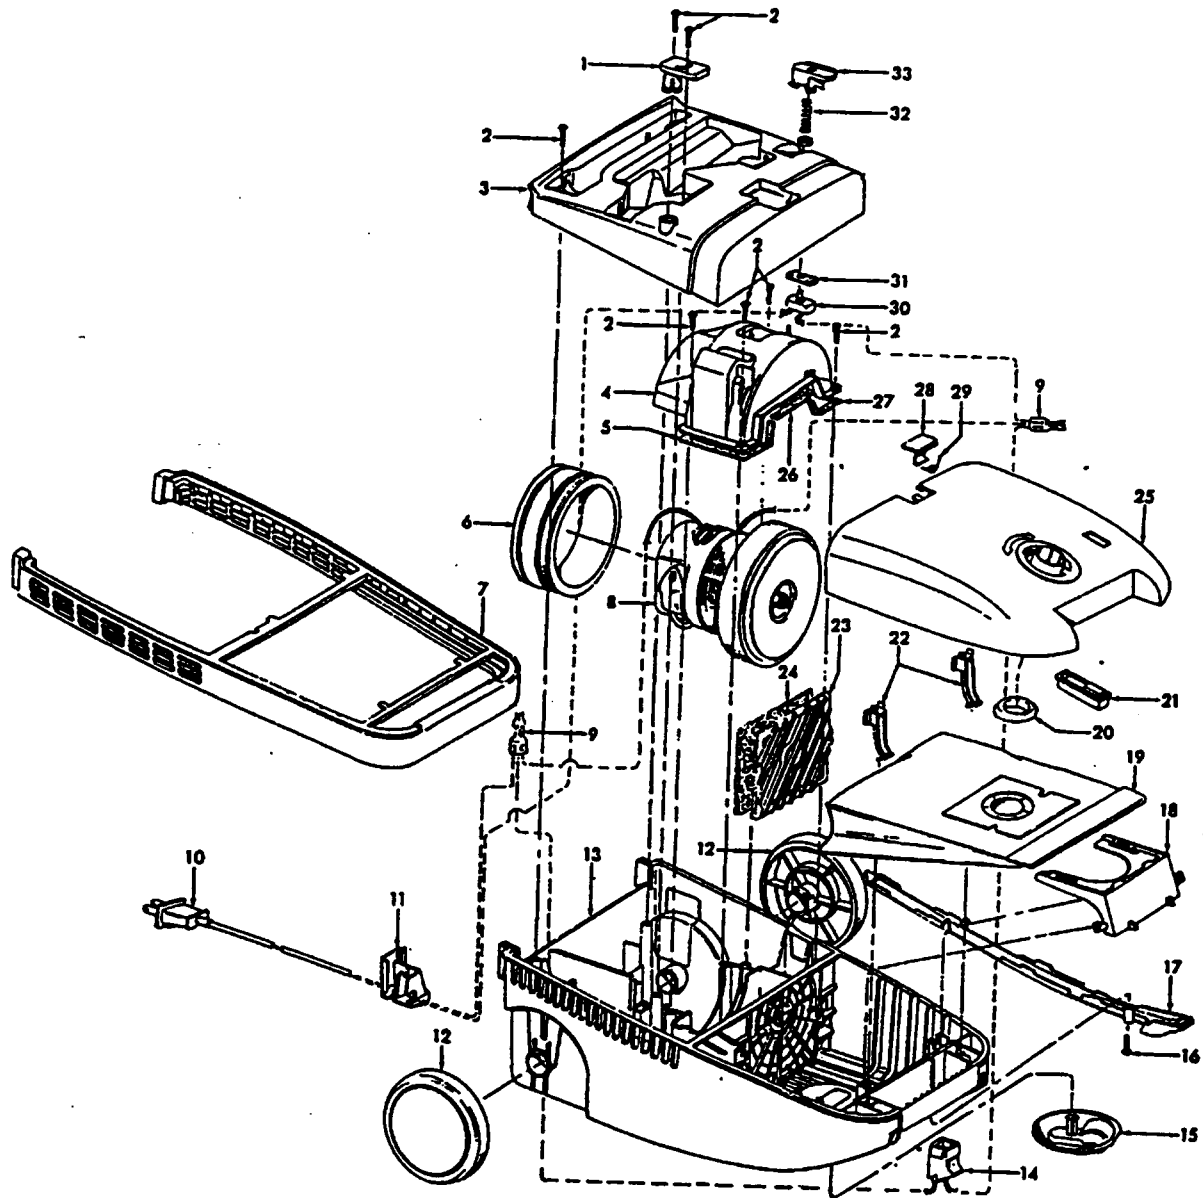

Ref. No.	Part No.	Description
1		Note: All Nozzle Body Assembly's include Item 28
	42252201	Nozzle Body Assem. - AAP
	42252216	Nozzle Body Assem. - ABE S3563, S3567, S3569, S3571, S3573
	42252A09	Nozzle Body Assem. - AG - S3577, S3580-050
	N/A	Nozzle Body Assem. - ABY - S3530 Use 42252A52
	42252A52	Nozzle Body Assem. AG - S3577 (Allergen Filtration Graphics)
2	18972	Insulated Terminal (2)
	12227	Insulated Terminal (2)
3	N/A	Lead Wire - White
4	43177062	Motor Assem. Comp.
5	47171020	Dirt Finder Socket Assem.
6	36218016	Insulation Grommet - AG (3)
7	21447003	* Screw-Self Tapping (8)
8	34253018	+ Rear Seal
9	42256099	+ Duct Cover Assem. - AG (Incl. Items 5,6,8,22)
10	46321088	Cord Assembly
	46321009	Cord Assembly - S3530
11	163768	Strain Relief Bushing
12	35276008	Detent Spring - FW
13	43482106	Nozzle Connector - AG
14	34112007	* Seal
15	34122014	* Seal (2)
16	43244043	Wheel Assem. - AG
17	42246115	Base Plate Assem. - MV (Incl. Items 18,19)
	42246114	Base Plate Assem. - ABR - S3567, S3569, S3571, S3573, S3563 (Incl. Items 18, 19)
	42246115	Base Plate Assem. - AG - S3530, S3580-050, S3577 (Incl. Items 18, 19)
18	31522004	Wheel Shaft - AY (2)
19	32761001	Wheel - AG (2)
20	21479801	* Screw-Self Tapping (3)
21	48414081	Agitator Assem. Comp. - AG
	48414079	Agitator Assem. Comp. - AG - S3563
22	34123039	* Duct Cover Seal
23	13261AY	Rug Nozzle Rib Shoe
24	36923008	Belt Guard
25	38528011	Belt
26	27479307	* Lead Wire Tie
27	27317307	Dirt Finder Lamp
28	39383094	+ Dirt Finder Lens - BZ

Agitator 48414081/48414079

Ref. No.	Part No.	Description
1	36423016	Thread Guard - RH
2	43267002	Agitator Bearing Assem. (2)
3	21347003	* Conical Washer (2)
4	N/A	+ Agitator End (2)
5	N/A	Agitator Body
6	N/A	+ Agitator Shaft
7	36423017	Thread Guard - LH - AG