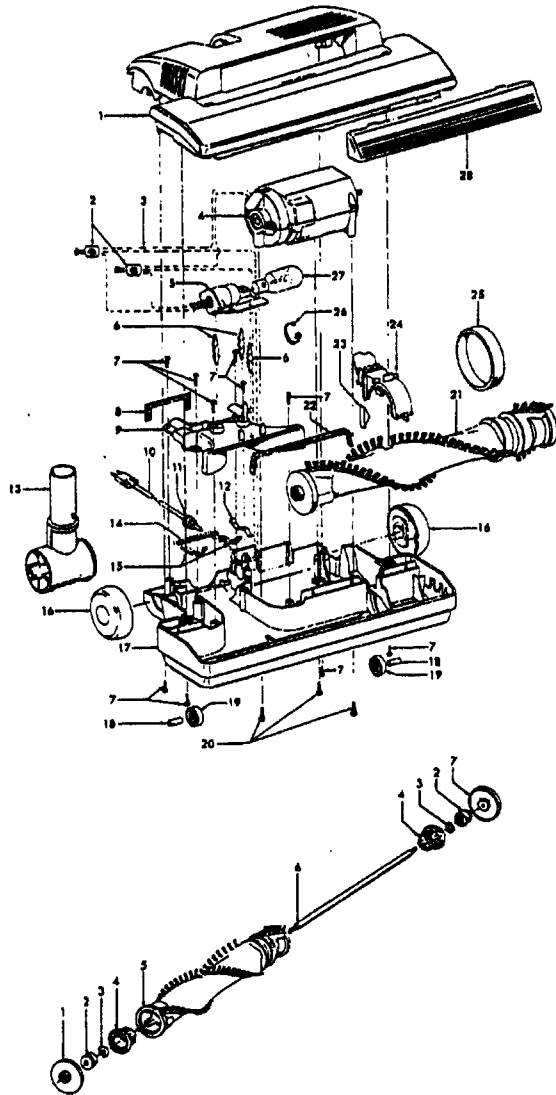

Powernozzle 48438230 AAP - S3545, S3549, S3551, S3553, S3555, S3557, S3565,
48438248 AAP - S3621
48438246 AAP - S3629
48438256 ABE - S3567, S3569, S3571, S3573
48438071 ABE - S3563
48438259 AG - S3577, S3580-050
48438079 ABY - S3530

Ref. No.	Part No.	Description
1		Note: All Nozzle Body Assembly's include Item 28
	42252201	Nozzle Body Assem. - AAP
	42252216	Nozzle Body Assem. - ABE S3563, S3567, S3569, S3571, S3573
	42252A09	Nozzle Body Assem. - AG - S3577, S3580-050
	N/A	Nozzle Body Assem. - ABY - S3530 Use 42252A52
	42252A52	Nozzle Body Assem. AG - S3577 (Allergen Filtration Graphics)
2	18972	Insulated Terminal (2)
	12227	Insulated Terminal (2)
3	N/A	Lead Wire - White
4	43177062	Motor Assem. Comp.
5	47171020	Dirt Finder Socket Assem.
6	36218016	Insulation Grommet - AG (3)
7	21447003	* Screw-Self Tapping (8)
8	34253018	+ Rear Seal
9	42256099	+ Duct Cover Assem. - AG (Incl. Items 5,6,8,22)
10	46321088	Cord Assembly
	46321009	Cord Assembly - S3530
11	163768	Strain Relief Bushing
12	35276008	Detent Spring - FW
13	43482106	Nozzle Connector - AG
14	34112007	* Seal
15	34122014	* Seal (2)
16	43244043	Wheel Assem. - AG
17	42246115	Base Plate Assem. - MV (Incl. Items 18,19)
	42246114	Base Plate Assem. - ABR - S3567, S3569, S3571, S3573, S3563 (Incl. Items 18, 19)
	42246115	Base Plate Assem. - AG - S3530, S3580-050, S3577 (Incl. Items 18, 19)
18	31522004	Wheel Shaft - AY (2)
19	32761001	Wheel - AG (2)
20	21479801	* Screw-Self Tapping (3)
21	48414081	Agitator Assem. Comp. - AG
	48414079	Agitator Assem. Comp. - AG - S3563
22	34123039	* Duct Cover Seal
23	13261AY	Rug Nozzle Rib Shoe
24	36923008	Belt Guard
25	38528011	Belt
26	27479307	* Lead Wire Tie
27	27317307	Dirt Finder Lamp
28	39383094	+ Dirt Finder Lens - BZ

Agitator 48414081/48414079

Ref. No.	Part No.	Description
1	36423016	Thread Guard - RH
2	43267002	Agitator Bearing Assem. (2)
3	21347003	* Conical Washer (2)
4	N/A	+ Agitator End (2)
5	N/A	Agitator Body
6	N/A	+ Agitator Shaft
7	36423017	Thread Guard - LH - AG