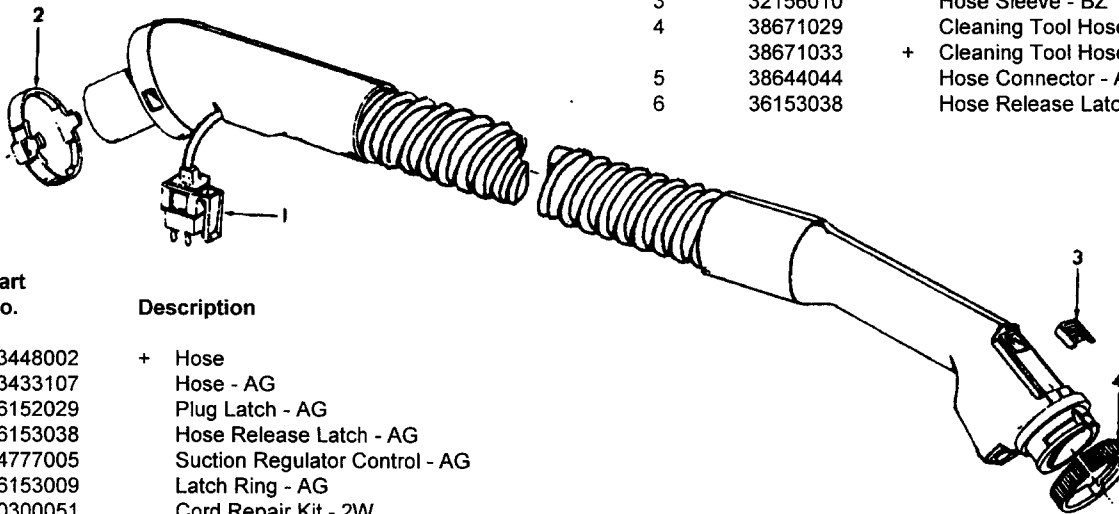

Hose Assemblies

Futura/TurboPOWER/PowerMax

Ref. No.	Part No.	Description
	43434242	Hose Assem. Comp. - ABX/AG - S/C S3513, S3515, S3517, S3527
	43434260	Hose Assem. Comp. - AG - S3510
1	43466044	Hose Grip Assem. - AAP
	43466068	Hose Grip Assem. - AG - S3527
	43466072	Hose Grip Assem. - AG - S3510
2	38711006	Suction Control Ring - MV
	38711012	Suction Control Ring - ABN - S3527
	38711014	Suction Control Ring - AG - S3510
3	36171025	Hose Connector Collar
4	32156010	Hose Sleeve - BZ
5	38671029	Cleaning Tool Hose - AAZ
	38671033	+ Cleaning Tool Hose - ABX - S3527
	38671034	Cleaning Tool Hose - AG - S3510
6	38644044	Hose Connector - AG
7	36153038	Hose Release Latch - AG

Ref. No.	Part No.	Description
	43434241	Hose Assem. Comp.
1	43466054	+ Hose Grip Assem. - AAP
	43466066	Hose Grip Assem. - AG - S3523
2	36171025	Hose Connector Collar
3	32156010	Hose Sleeve - BZ
4	38671029	Cleaning Tool Hose - AAZ
	38671033	+ Cleaning Tool Hose - ABX - S3523
5	38644044	Hose Connector - AG
6	36153038	Hose Release Latch - AG