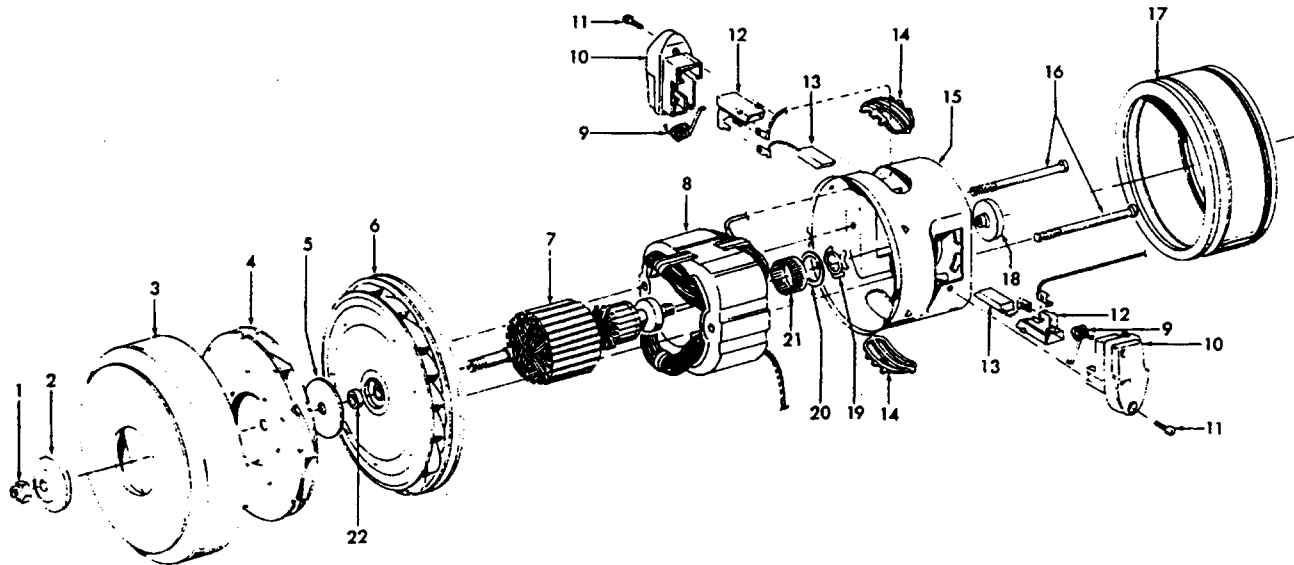

Motor Assembly

Models S3515, S3517, S3549, S3551, S3553
S3555, S3557, S3565

	43576118	Motor Assm Balanced
1	12028	+ Nut
2	31162006	+ Balancing Ring - FW
3	37196065	Fan Cover
4	43551008	Fan Assm.
5	21312774	+ Washer - FW
6	43551012	+ Diffuser Assm. Comp. (Die Cast)
	43551030	Diffuser Assm. Comp. (Phenolic) - S3515, S3517, S3549, S3553, S3555, S3557, S3565
7	44765230	Armature Assm. Comp.
8	45311068	+ Field Assm. Comp.
9	38353004	Spring (2)
10	168038AG	Brush Carrier (2)
11	21429406	* Screw-Self Tapping - EF (2)
12	168506-	Brush Holder (2)
13	167679	Brush & Terminal Assm.
14	169702BZ	+ Bushing (2)
15	42192015	Motor Housing Assm.
16	36112003	+* Screw - Special (2) (Die Cast Diff.)
	21447221	Screw - Spec. (2) (Phenolic Diff.)
17	36322031	Motor Mount
18	36116023	+ Balancing Ring - Nut - AY
19	21312778	+* Spring Washer
20	21345116	+ Thrust Washer
21	24198002	Star Ring
22	31148009	Bearing Spacer - AY (Die Cast Diff.)
	31148011	Bearing Spacer - AY (Phenolic Diff.)