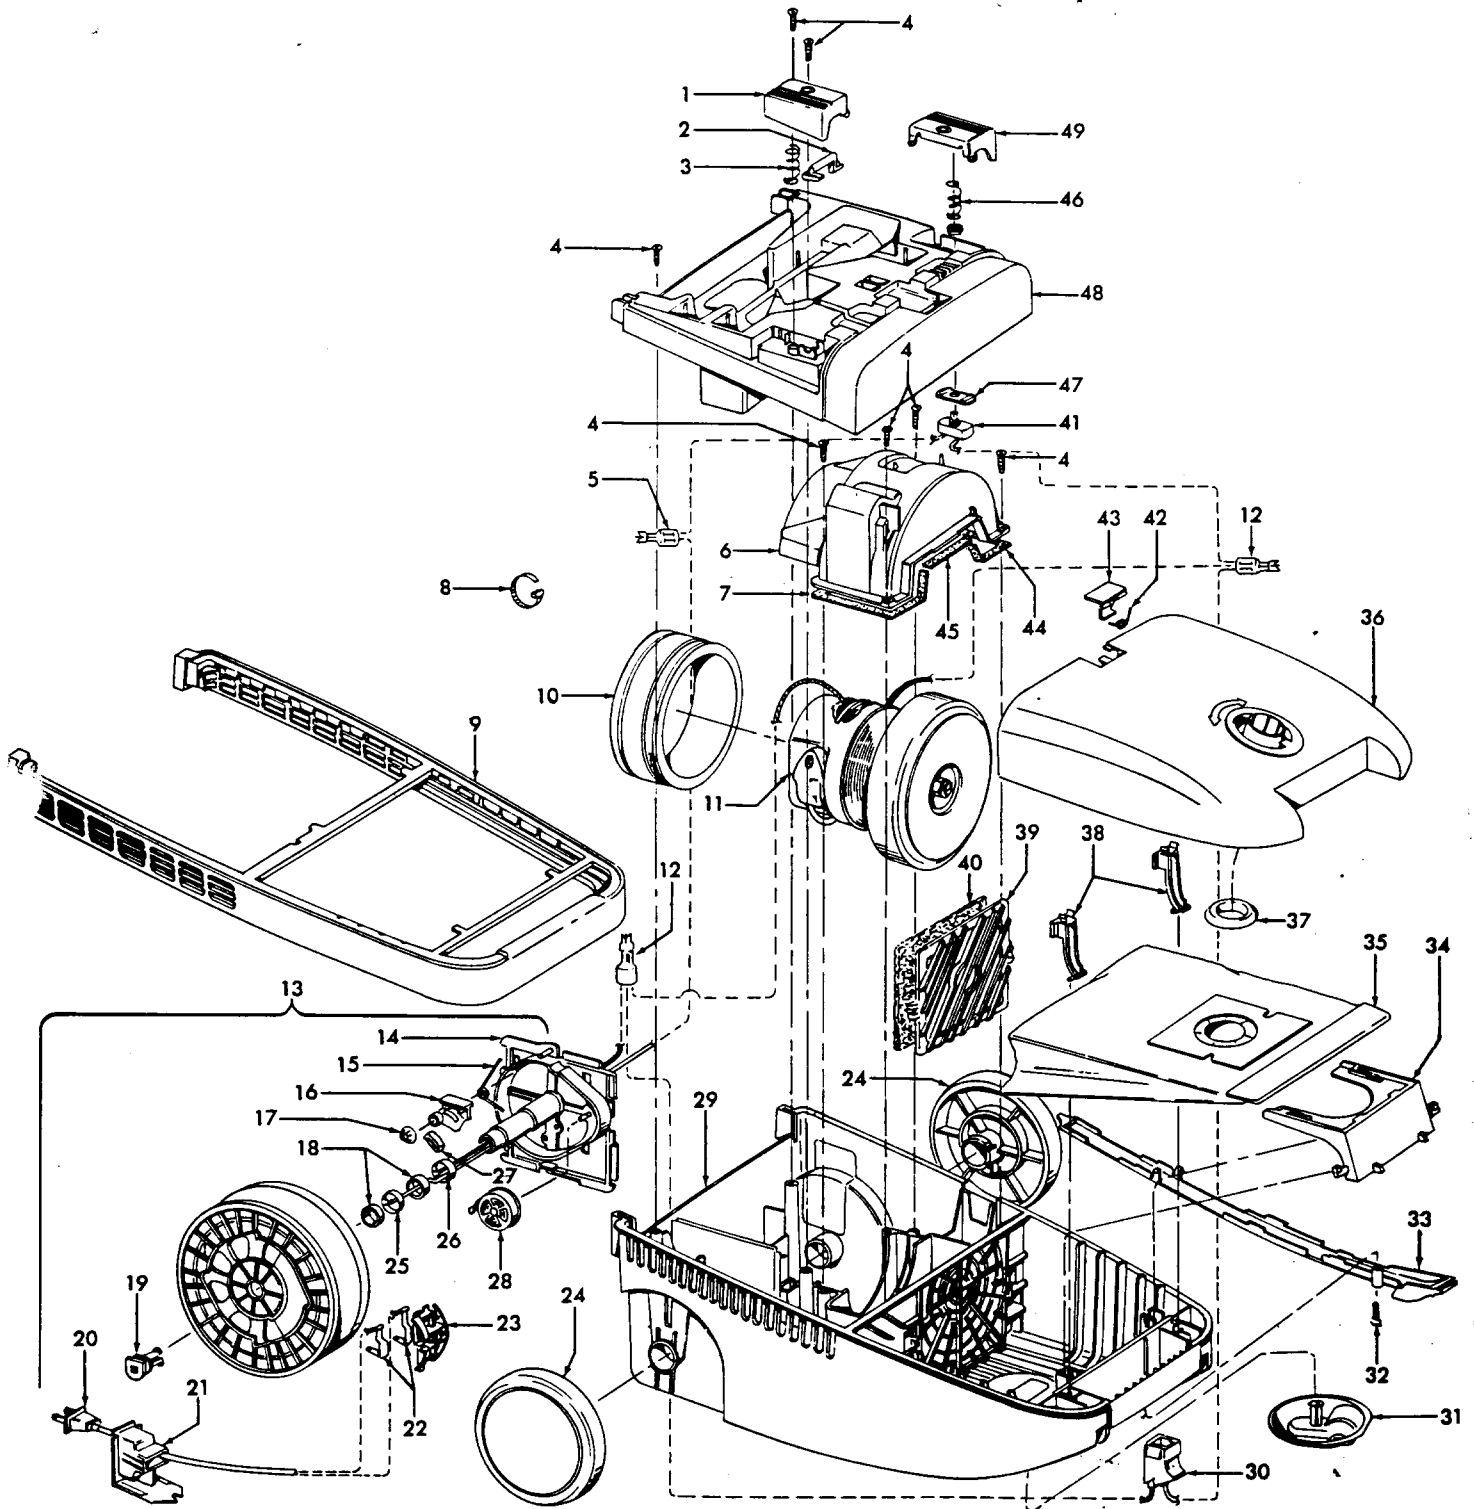

Ref. No.	Part No.	Description
1		Note: All Nozzle Body Assembly's include Item 28
	42252201	Nozzle Body Assem. - AAP
	42252216	Nozzle Body Assem. - ABE S3563, S3567, S3569, S3571, S3573
	42252A09	Nozzle Body Assem. - AG - S3577, S3580-050
	N/A	Nozzle Body Assem. - ABY - S3530 Use 42252A52
	42252A52	Nozzle Body Assem. AG - S3577 (Allergen Filtration Graphics)
2	18972	Insulated Terminal (2)
	12227	Insulated Terminal (2)
3	N/A	Lead Wire - White
4	43177062	Motor Assem. Comp.
5	47171020	Dirt Finder Socket Assem.
6	36218016	Insulation Grommet - AG (3)
7	21447003	* Screw-Self Tapping (8)
8	34253018	+ Rear Seal
9	42256099	+ Duct Cover Assem. - AG (Incl. Items 5,6,8,22)
10	46321088	Cord Assembly
	46321009	Cord Assembly - S3530
11	163768	Strain Relief Bushing
12	35276008	Detent Spring - FW
13	43482106	Nozzle Connector - AG
14	34112007	* Seal
15	34122014	* Seal (2)
16	43244043	Wheel Assem. - AG
17	42246115	Base Plate Assem. - MV (Incl. Items 18,19)
	42246114	Base Plate Assem. - ABR - S3567, S3569, S3571, S3573, S3563 (Incl. Items 18, 19)
	42246115	Base Plate Assem. - AG - S3530, S3580-050, S3577 (Incl. Items 18, 19)
18	31522004	Wheel Shaft - AY (2)
19	32761001	Wheel - AG (2)
20	21479801	* Screw-Self Tapping (3)
21	48414081	Agitator Assem. Comp. - AG
	48414079	Agitator Assem. Comp. - AG - S3563
22	34123039	* Duct Cover Seal
23	13261AY	Rug Nozzle Rib Shoe
24	36923008	Belt Guard
25	38528011	Belt
26	27479307	* Lead Wire Tie
27	27317307	Dirt Finder Lamp
28	39383094	+ Dirt Finder Lens - BZ

Agitator 48414081/48414079

Ref. No.	Part No.	Description
1	36423016	Thread Guard - RH
2	43267002	Agitator Bearing Assem. (2)
3	21347003	* Conical Washer (2)
4	N/A	+ Agitator End (2)
5	N/A	Agitator Body
6	N/A	+ Agitator Shaft
7	36423017	Thread Guard - LH - AG