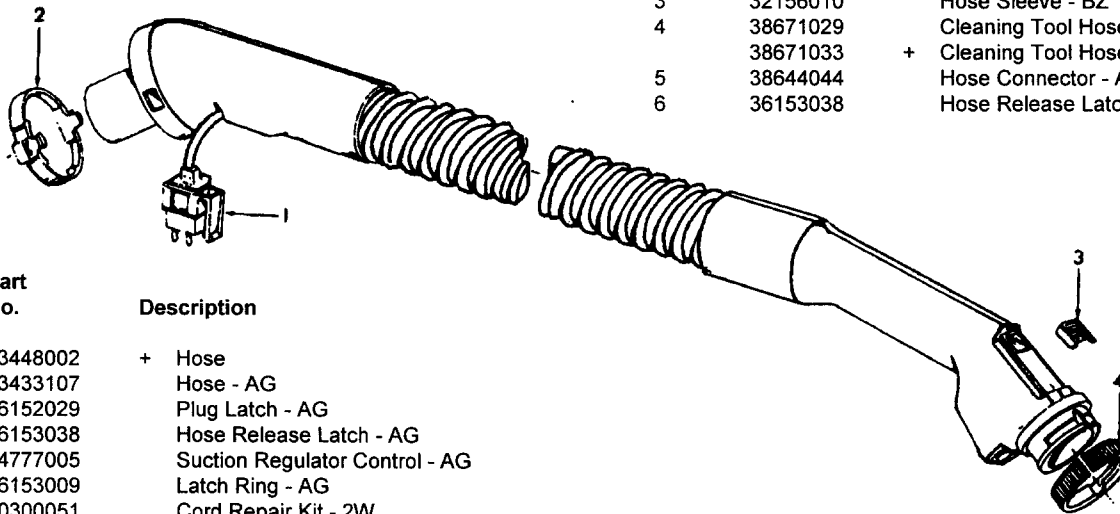

Hose Assemblies

Futura/TurboPOWER/PowerMax

Ref. No.	Part No.	Description
	43434242	Hose Assem. Comp. - ABX/AG - S/C S3513, S3515, S3517, S3527
	43434260	Hose Assem. Comp. - AG - S3510
1	43466044	Hose Grip Assem. - AAP
	43466068	Hose Grip Assem. - AG - S3527
	43466072	Hose Grip Assem. - AG - S3510
2	38711006	Suction Control Ring - MV
	38711012	Suction Control Ring - ABN - S3527
	38711014	Suction Control Ring - AG - S3510
3	36171025	Hose Connector Collar
4	32156010	Hose Sleeve - BZ
5	38671029	Cleaning Tool Hose - AAZ
	38671033	+ Cleaning Tool Hose - ABX - S3527
	38671034	Cleaning Tool Hose - AG - S3510
6	38644044	Hose Connector - AG
7	36153038	Hose Release Latch - AG

Ref. No.	Part No.	Description
	43434241	Hose Assem. Comp.
1	43466054	+ Hose Grip Assem. - AAP
	43466066	Hose Grip Assem. - AG - S3523
2	36171025	Hose Connector Collar
3	32156010	Hose Sleeve - BZ
4	38671029	Cleaning Tool Hose - AAZ
	38671033	+ Cleaning Tool Hose - ABX - S3523
5	38644044	Hose Connector - AG
6	36153038	Hose Release Latch - AG

Ref. No.	Part No.	Description
	43448002	+ Hose
	43433107	Hose - AG
1	36152029	Plug Latch - AG
2	36153038	Hose Release Latch - AG
3	34777005	Suction Regulator Control - AG
4	36153009	Latch Ring - AG
	40300051	Cord Repair Kit - 2W