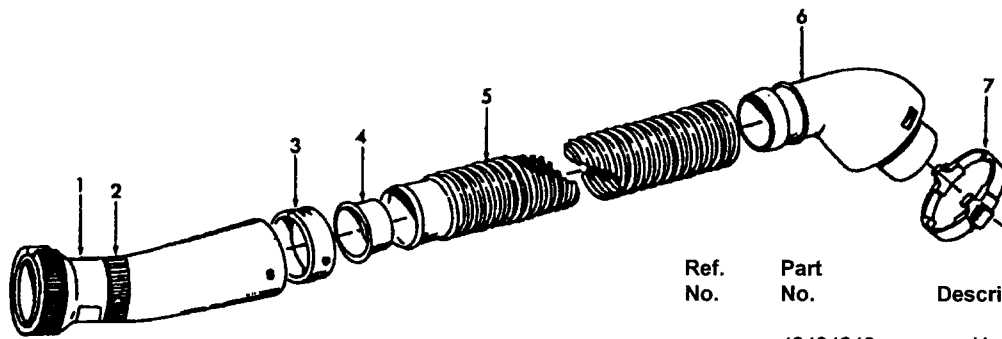

Note: Models S3561 and S3563 do not have Bag Indicator or switch mounting plate.

Note: Refer to Data Label on cleaner for reference to Amp Rating.

Motor Assembly

Ref. No.	Part No.	Description	Ref. No.	Part No.	Description
1	43576161	+ Motor Assem.	9	38353004	Spring (2)
2	12028	+ Nut	10	21429406	+ Screw (2)
3	21312774	+ Washer - FW (2)	11	168038AG	Brush Carrier (2)
4	37196065	Fan Cover	12	168506	Brush Holder (2)
5	43551008	Fan	13	167679	Motor Brush Assem. (2)
6	31148011	Bearing Spacer	14	169702BZ	+ Bushing (2)
7	43551030	Diffuser Assem. Comp.	15	42193025	Motor Housing Assem.
8	N/A	Armature Assem.	16	21447222	+ Field Lamination Bolt (2)
			17	46176001	Lead Wire Assem.
			18	36322031	Motor Gasket
			19	45311048	Field Assem.

Hose Assemblies

Futura/TurboPOWER/PowerMax

Ref. No.	Part No.	Description
	43434242	Hose Assem. Comp. - ABX/AG - S/C S3513, S3515, S3517, S3527
	43434260	Hose Assem. Comp. - AG - S3510
1	43466044	Hose Grip Assem. - AAP
	43466068	Hose Grip Assem. - AG - S3527
	43466072	Hose Grip Assem. - AG - S3510
2	38711006	Suction Control Ring - MV
	38711012	Suction Control Ring - ABN - S3527
	38711014	Suction Control Ring - AG - S3510
3	36171025	Hose Connector Collar
4	32156010	Hose Sleeve - BZ
5	38671029	Cleaning Tool Hose - AAZ
	38671033	+ Cleaning Tool Hose - ABX - S3527
	38671034	Cleaning Tool Hose - AG - S3510
6	38644044	Hose Connector - AG
7	36153038	Hose Release Latch - AG