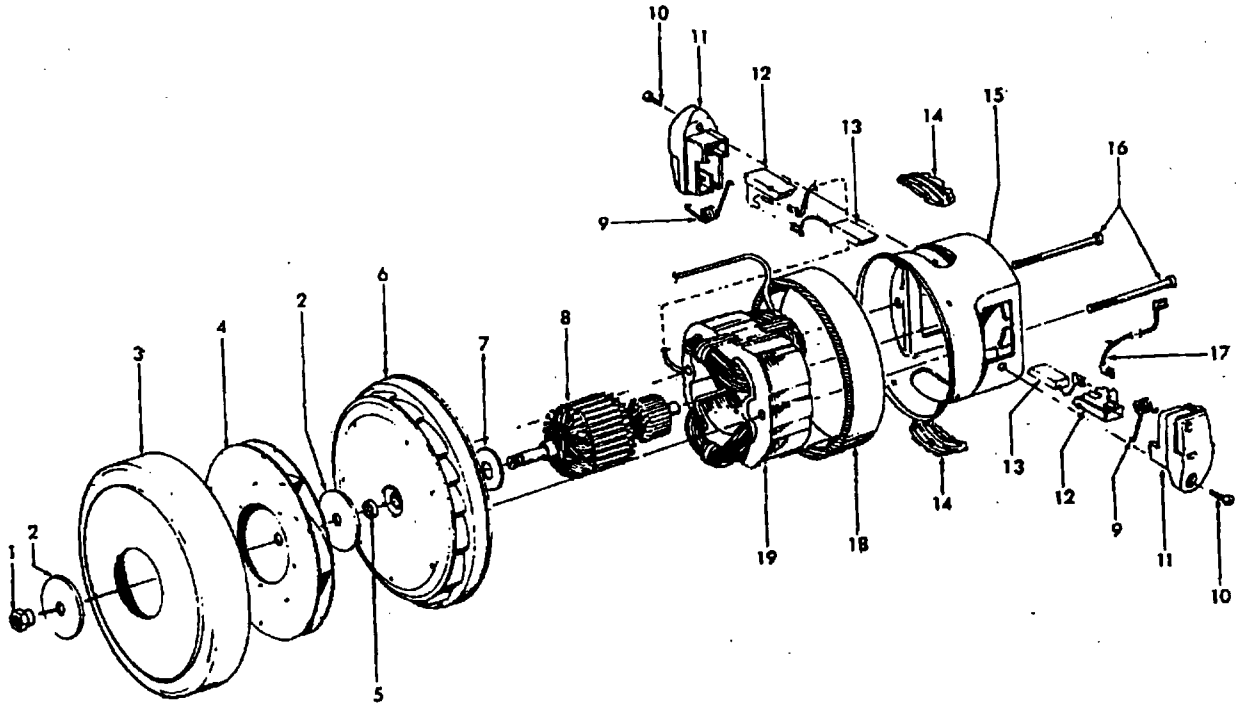

Motor Assembly

Ref. No.	Part No.	Description	Ref. No.	Part No.	Description
1	43576161	+ Motor Assem.	9	38353004	Spring (2)
2	12028	+ Nut	10	21429406	+ Screw (2)
3	21312774	+ Washer - FW (2)	11	168038AG	Brush Carrier (2)
4	37196065	Fan Cover	12	168506	Brush Holder (2)
5	43551008	Fan	13	167679	Motor Brush Assem. (2)
6	31148011	Bearing Spacer	14	169702BZ	+ Bushing (2)
7	43551030	Diffuser Assem. Comp.	15	42193025	Motor Housing Assem.
8	N/A	Armature Assem.	16	21447222	+ Field Lamination Bolt (2)
			17	46176001	Lead Wire Assem.
			18	36322031	Motor Gasket
			19	45311048	Field Assem.