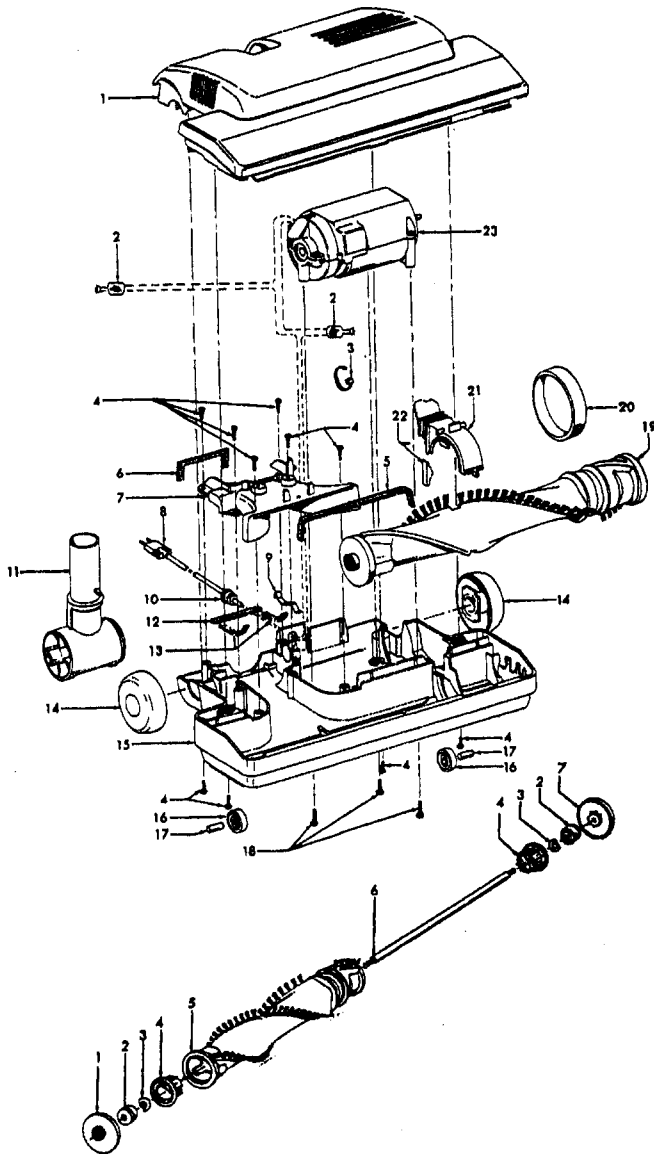

Powernozzle
 48438235 - S3525, S3535
 48438251 - S3399
 48438254 - S3395
 48438235 - S3420, S3520

48438076 - S3391
 48438257 - S3559, S3395-040
 48438261 - S3561

Ref. No.	Part No.	Description
1	37241004	Nozzle Body - ABY - S3561
	37241138	Nozzle Body - AAP - S3525, S3535
	37241137	Nozzle Body - AAP - S3399
	37241139	Nozzle Body - AAP - S3395
	37241140	+ Nozzle Body - ABE - S3395-040, S3559
	37241144	Nozzle Body - ABM - S3391
	42252A55	Nozzle Body - AG - S3420, S3520
2	12227	Insulated Terminal
	27618508	* Wire Connector
3	27479307	* Lead Wire Tie
4	21447003	* Screw-Self Tapping (10)
5	34123039	* Duct Cover Seal
6	34253018	+ Rear Seal
7	42256103	Duct Cover Assem. (Incl. Items 5,6)
8	46321088	Cord -AG
9	35276008	Detent Spring
10	163768	Strain Relief
11	43482106	Nozzle Connector - AG
12	34112007	* Seal
13	34122014	* Seal (2)
14	43244043	Wheel Assem.
15	42246115	Base Plate Assem. (Incl. Items 16,17)
	42246114	Base Plate Assem. - ABR - S3395-040, S3391
	42246115	S3559 (Incl. Items 16, 17)
	42246115	Base Plate Assem. - AG - S3420, S3520 (Incl. items 16, 17)
16	32761001	Wheel
17	31522004	Wheel Shaft
18	21479801	* Screw (3)
19	48414079	Agitator Assem.
20	38528011	Belt
21	36923008	Belt Guard Assem.
22	13261AY	Rib Shoe
23	43177062	Motor Assem. Comp.

Agitator 48414079

Ref. No.	Part No.	Description
1	36423016	Thread Guard - RH
2	43267002	Agitator Bearing Assem. (2)
3	21347003	Conical Washer (2)
4	36422022	Agitator End (2)
5	48414051	Agitator Body
6	32724013	+ Agitator Shaft
7	36423017	Thread Guard - LH