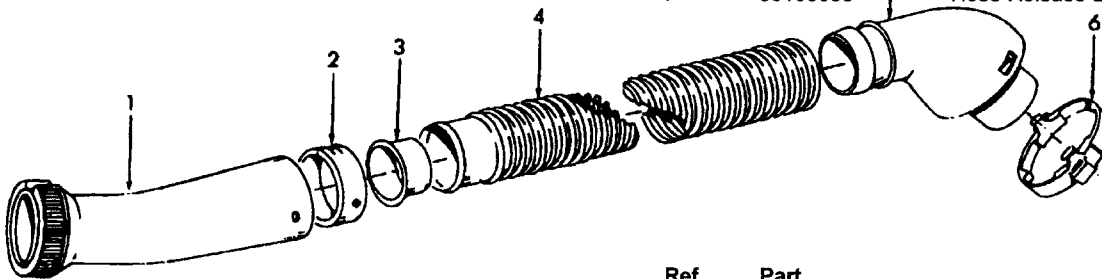

Note: Models S3561 and S3563 do not have Bag Indicator or switch mounting plate.

Note: Refer to Data Label on cleaner for reference to Amp Rating.

Motor Assembly

Ref. No.	Part No.	Description	Ref. No.	Part No.	Description
1	43576161	+ Motor Assem.	9	38353004	Spring (2)
2	12028	+ Nut	10	21429406	+ Screw (2)
3	21312774	+ Washer - FW (2)	11	168038AG	Brush Carrier (2)
4	37196065	Fan Cover	12	168506	Brush Holder (2)
5	43551008	Fan	13	167679	Motor Brush Assem. (2)
6	31148011	Bearing Spacer	14	169702BZ	+ Bushing (2)
7	43551030	Diffuser Assem. Comp.	15	42193025	Motor Housing Assem.
8	N/A	Armature Assem.	16	21447222	+ Field Lamination Bolt (2)
			17	46176001	Lead Wire Assem.
			18	36322031	Motor Gasket
			19	45311048	Field Assem.

Hose Assemblies

Futura/TurboPOWER/PowerMax

Ref. No.	Part No.	Description
	43434242	Hose Assem. Comp. - ABX/AG - S/C S3513, S3515, S3517, S3527
	43434260	Hose Assem. Comp. - AG - S3510
1	43466044	Hose Grip Assem. - AAP
	43466068	Hose Grip Assem. - AG - S3527
	43466072	Hose Grip Assem. - AG - S3510
2	38711006	Suction Control Ring - MV
	38711012	Suction Control Ring - ABN - S3527
	38711014	Suction Control Ring - AG - S3510
3	36171025	Hose Connector Collar
4	32156010	Hose Sleeve - BZ
5	38671029	Cleaning Tool Hose - AAZ
	38671033	+ Cleaning Tool Hose - ABX - S3527
	38671034	Cleaning Tool Hose - AG - S3510
6	38644044	Hose Connector - AG
7	36153038	Hose Release Latch - AG