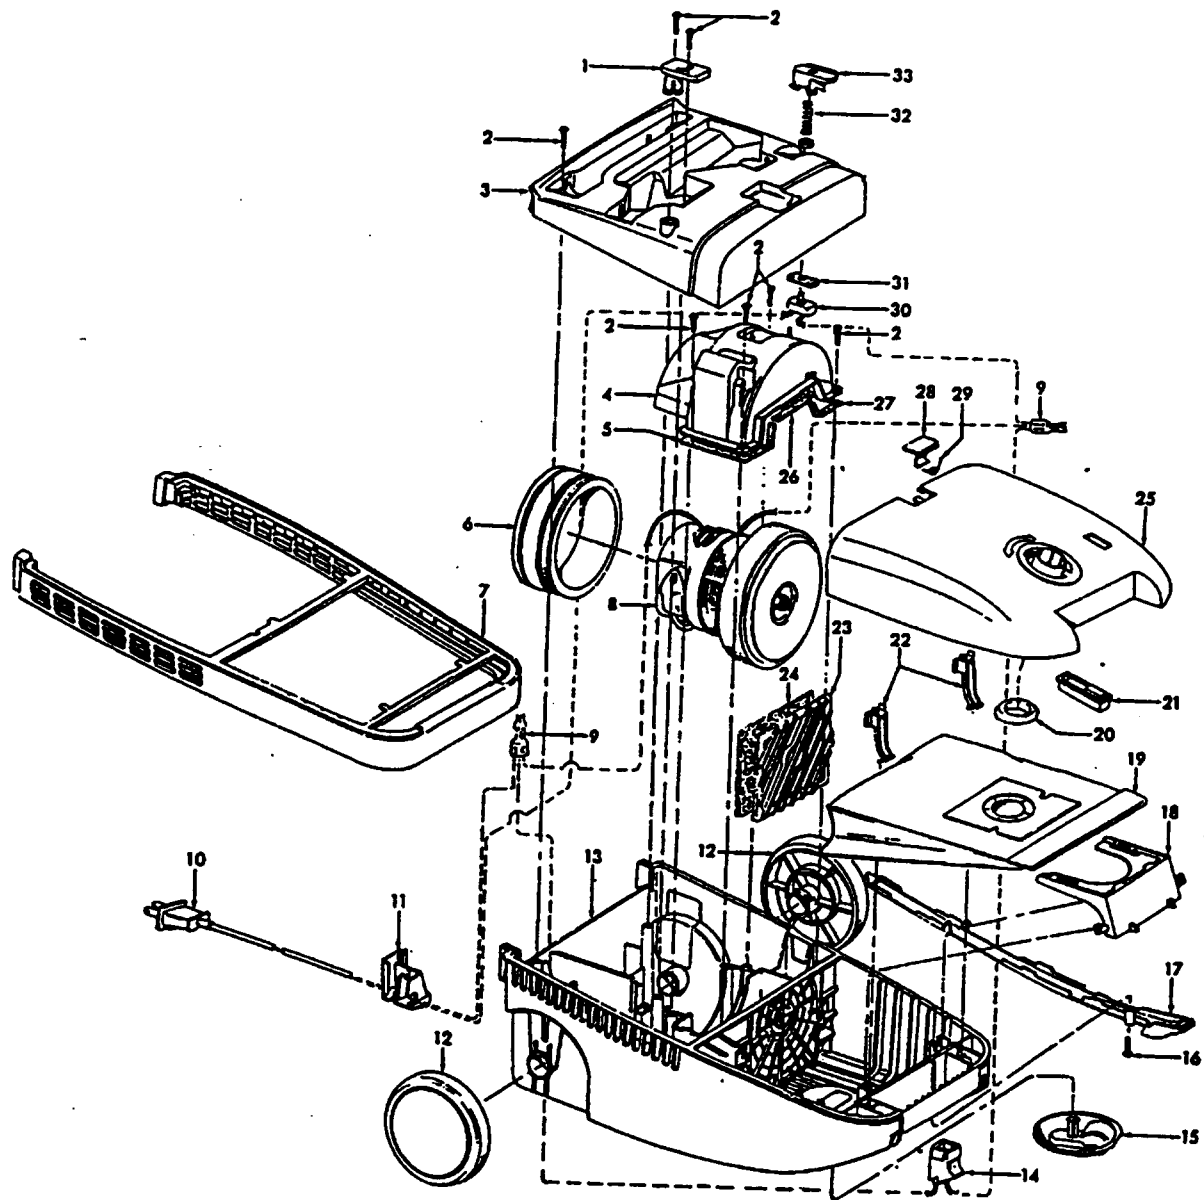

Powernozzle
 48438235 - S3525, S3535
 48438251 - S3399
 48438254 - S3395
 48438235 - S3420, S3520

48438076 - S3391
 48438257 - S3559, S3395-040
 48438261 - S3561

Ref. No.	Part No.	Description
1	37241004	Nozzle Body - ABY - S3561
	37241138	Nozzle Body - AAP - S3525, S3535
	37241137	Nozzle Body - AAP - S3399
	37241139	Nozzle Body - AAP - S3395
	37241140	+ Nozzle Body - ABE - S3395-040, S3559
	37241144	Nozzle Body - ABM - S3391
	42252A55	Nozzle Body - AG - S3420, S3520
2	12227	Insulated Terminal
	27618508	* Wire Connector
3	27479307	* Lead Wire Tie
4	21447003	* Screw-Self Tapping (10)
5	34123039	* Duct Cover Seal
6	34253018	+ Rear Seal
7	42256103	Duct Cover Assem. (Incl. Items 5,6)
8	46321088	Cord -AG
9	35276008	Detent Spring
10	163768	Strain Relief
11	43482106	Nozzle Connector - AG
12	34112007	* Seal
13	34122014	* Seal (2)
14	43244043	Wheel Assem.
15	42246115	Base Plate Assem. (Incl. Items 16,17)
	42246114	Base Plate Assem. - ABR - S3395-040, S3391
	42246115	S3559 (Incl. Items 16, 17)
	42246115	Base Plate Assem. - AG - S3420, S3520 (Incl. items 16, 17)
16	32761001	Wheel
17	31522004	Wheel Shaft
18	21479801	* Screw (3)
19	48414079	Agitator Assem.
20	38528011	Belt
21	36923008	Belt Guard Assem.
22	13261AY	Rib Shoe
23	43177062	Motor Assem. Comp.

Agitator 48414079

Ref. No.	Part No.	Description
1	36423016	Thread Guard - RH
2	43267002	Agitator Bearing Assem. (2)
3	21347003	Conical Washer (2)
4	36422022	Agitator End (2)
5	48414051	Agitator Body
6	32724013	+ Agitator Shaft
7	36423017	Thread Guard - LH