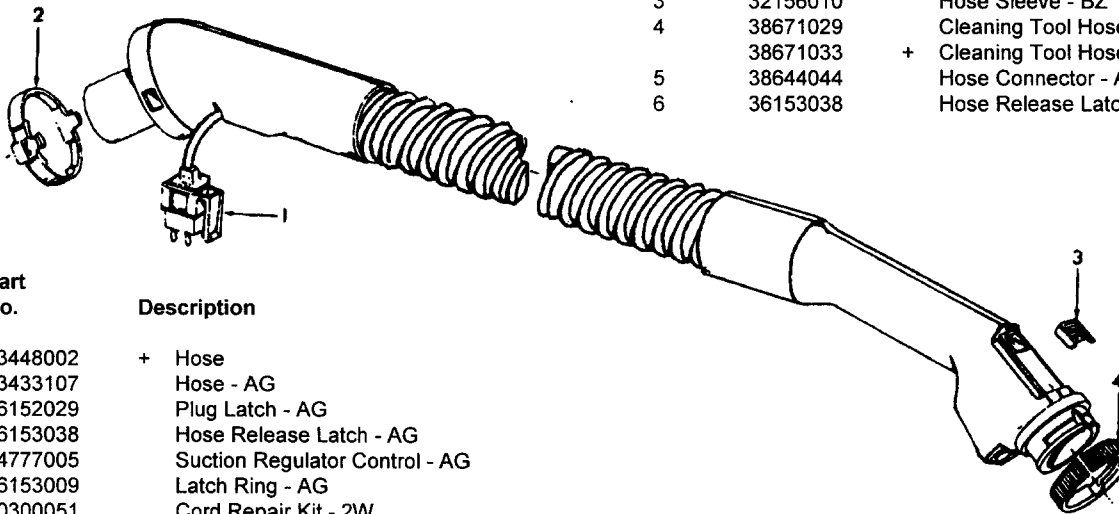

Note: Models S3561 and S3563 do not have Bag Indicator or switch mounting plate.

Note: Refer to Data Label on cleaner for reference to Amp Rating.

Motor Assembly

Ref. No.	Part No.	Description	Ref. No.	Part No.	Description
1	43576161	+ Motor Assem.	9	38353004	Spring (2)
2	12028	+ Nut	10	21429406	+ Screw (2)
3	21312774	+ Washer - FW (2)	11	168038AG	Brush Carrier (2)
4	37196065	Fan Cover	12	168506	Brush Holder (2)
5	43551008	Fan	13	167679	Motor Brush Assem. (2)
6	31148011	Bearing Spacer	14	169702BZ	+ Bushing (2)
7	43551030	Diffuser Assem. Comp.	15	42193025	Motor Housing Assem.
8	N/A	Armature Assem.	16	21447222	+ Field Lamination Bolt (2)
			17	46176001	Lead Wire Assem.
			18	36322031	Motor Gasket
			19	45311048	Field Assem.

Hose Assemblies

Futura/TurboPOWER/PowerMax

Ref. No.	Part No.	Description
	43434242	Hose Assem. Comp. - ABX/AG - S/C S3513, S3515, S3517, S3527
	43434260	Hose Assem. Comp. - AG - S3510
1	43466044	Hose Grip Assem. - AAP
	43466068	Hose Grip Assem. - AG - S3527
	43466072	Hose Grip Assem. - AG - S3510
2	38711006	Suction Control Ring - MV
	38711012	Suction Control Ring - ABN - S3527
	38711014	Suction Control Ring - AG - S3510
3	36171025	Hose Connector Collar
4	32156010	Hose Sleeve - BZ
5	38671029	Cleaning Tool Hose - AAZ
	38671033	+ Cleaning Tool Hose - ABX - S3527
	38671034	Cleaning Tool Hose - AG - S3510
6	38644044	Hose Connector - AG
7	36153038	Hose Release Latch - AG

Ref. No.	Part No.	Description
	43434241	Hose Assem. Comp.
1	43466054	+ Hose Grip Assem. - AAP
	43466066	Hose Grip Assem. - AG - S3523
2	36171025	Hose Connector Collar
3	32156010	Hose Sleeve - BZ
4	38671029	Cleaning Tool Hose - AAZ
	38671033	+ Cleaning Tool Hose - ABX - S3523
5	38644044	Hose Connector - AG
6	36153038	Hose Release Latch - AG