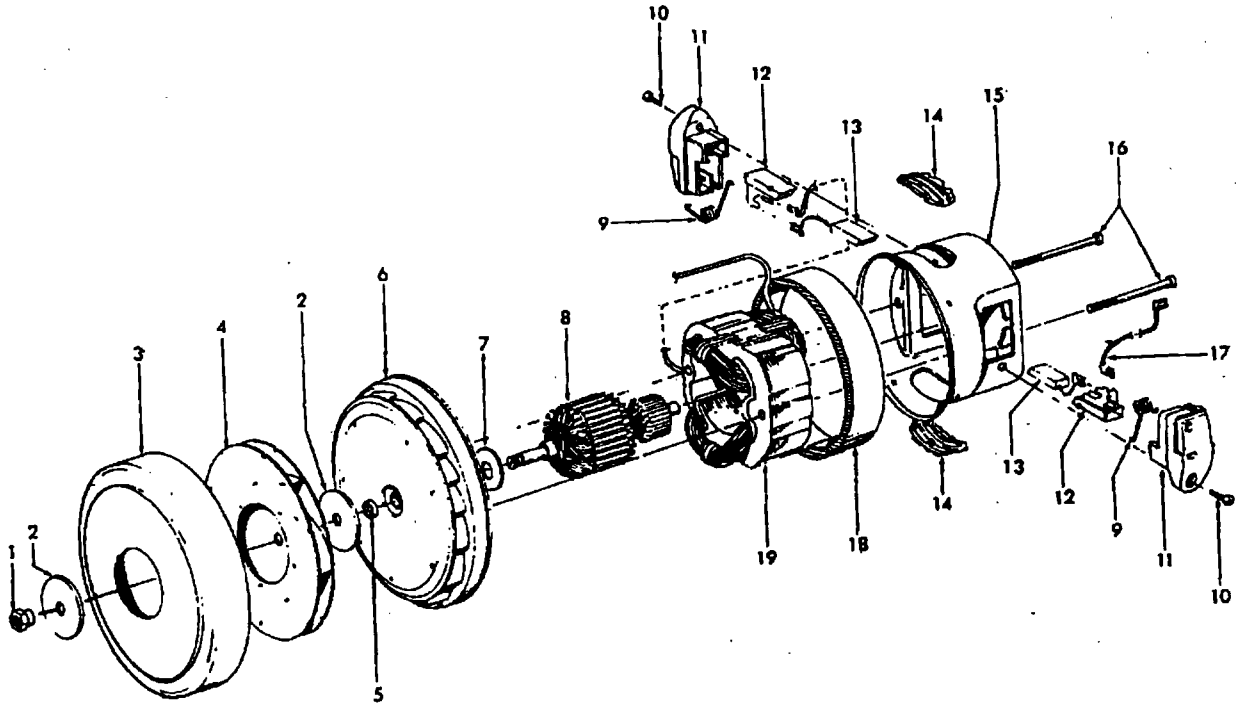

Motor Assembly

Ref. No.	Part No.	Description	Ref. No.	Part No.	Description
1	43576161	+ Motor Assem.	9	38353004	Spring (2)
2	12028	+ Nut	10	21429406	* Screw (2)
3	21312774	+ Washer - FW (2)	11	168038AG	Brush Carrier (2)
4	37196065	Fan Cover	12	168506	Brush Holder (2)
5	43551008	Fan	13	167679	Motor Brush Assem. (2)
6	31148011	Bearing Spacer	14	169702BZ	+ Bushing (2)
7	43551030	Diffuser Assem. Comp.	15	42193025	Motor Housing Assem.
8	N/A	Armature Assem.	16	21447222	+ Field Lamination Bolt (2)
			17	46176001	Lead Wire Assem.
			18	36322031	Motor Gasket
			19	45311048	Field Assem.