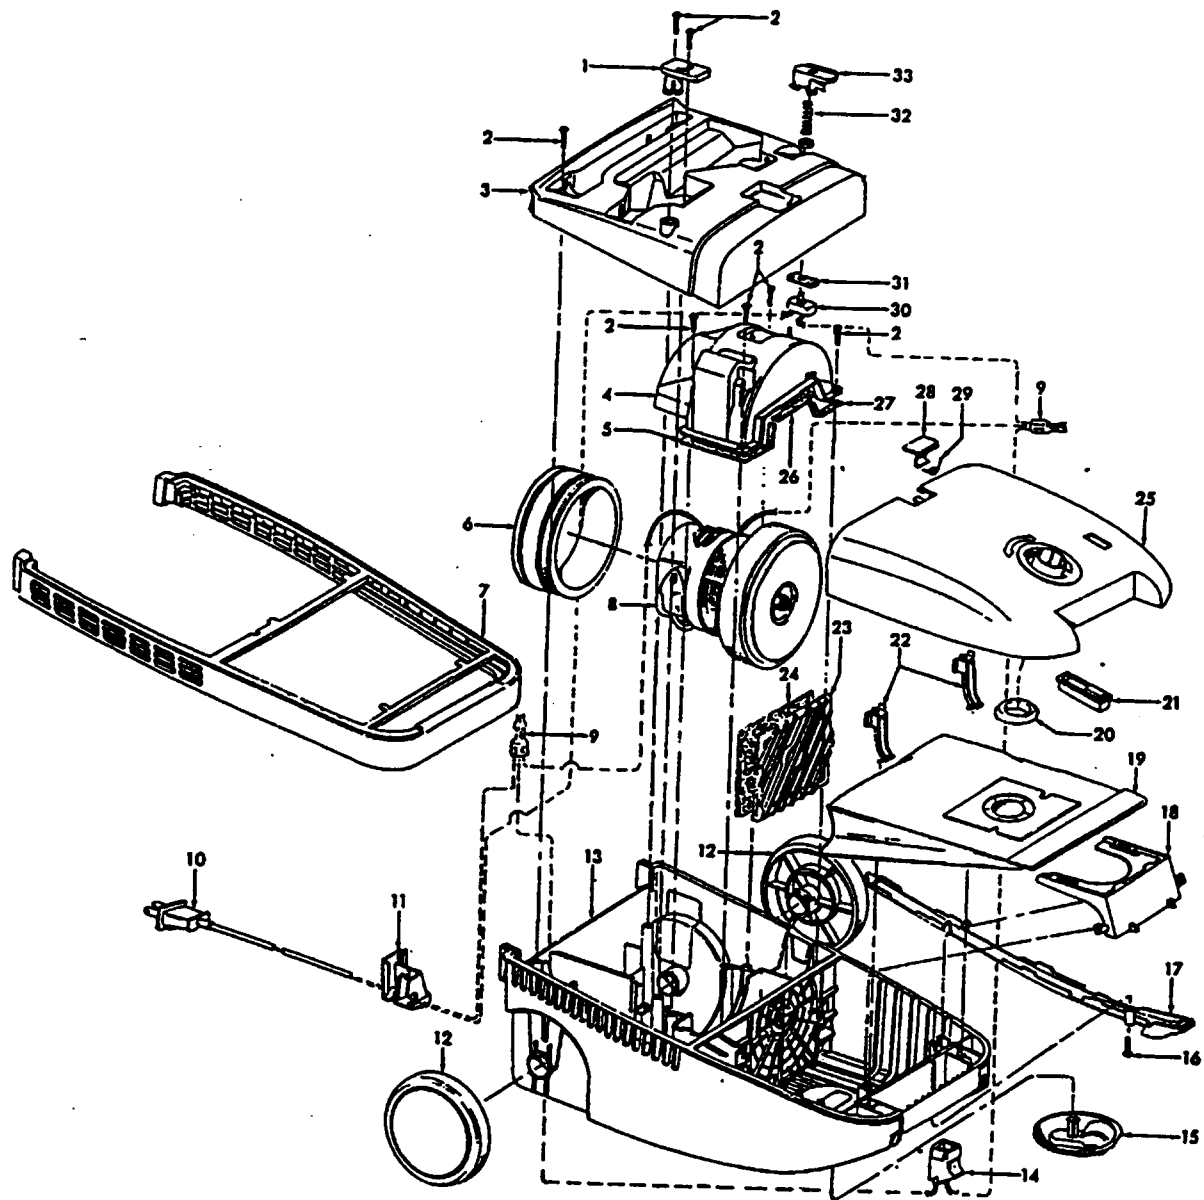

**Powernozzle**  
 48438235 - S3525, S3535  
 48438251 - S3399  
 48438254 - S3395  
 48438235 - S3420, S3520

48438076 - S3391  
 48438257 - S3559, S3395-040  
 48438261 - S3561

Ref. No.	Part No.	Description
1	37241004	Nozzle Body - ABY - S3561
	37241138	Nozzle Body - AAP - S3525, S3535
	37241137	Nozzle Body - AAP - S3399
	37241139	Nozzle Body - AAP - S3395
	37241140	+ Nozzle Body - ABE - S3395-040, S3559
	37241144	Nozzle Body - ABM - S3391
	42252A55	Nozzle Body - AG - S3420, S3520
2	12227	Insulated Terminal
	27618508	* Wire Connector
3	27479307	* Lead Wire Tie
4	21447003	* Screw-Self Tapping (10)
5	34123039	* Duct Cover Seal
6	34253018	+ Rear Seal
7	42256103	Duct Cover Assem. (Incl. Items 5,6)
8	46321088	Cord -AG
9	35276008	Detent Spring
10	163768	Strain Relief
11	43482106	Nozzle Connector - AG
12	34112007	* Seal
13	34122014	* Seal (2)
14	43244043	Wheel Assem.
15	42246115	Base Plate Assem. (Incl. Items 16,17)
	42246114	Base Plate Assem. - ABR - S3395-040, S3391
	42246115	S3559 (Incl. Items 16, 17)
	42246115	Base Plate Assem. - AG - S3420, S3520 (Incl. items 16, 17)
16	32761001	Wheel
17	31522004	Wheel Shaft
18	21479801	* Screw (3)
19	48414079	Agitator Assem.
20	38528011	Belt
21	36923008	Belt Guard Assem.
22	13261AY	Rib Shoe
23	43177062	Motor Assem. Comp.

**Agitator 48414079**

Ref. No.	Part No.	Description
1	36423016	Thread Guard - RH
2	43267002	Agitator Bearing Assem. (2)
3	21347003	Conical Washer (2)
4	36422022	Agitator End (2)
5	48414051	Agitator Body
6	32724013	+ Agitator Shaft
7	36423017	Thread Guard - LH