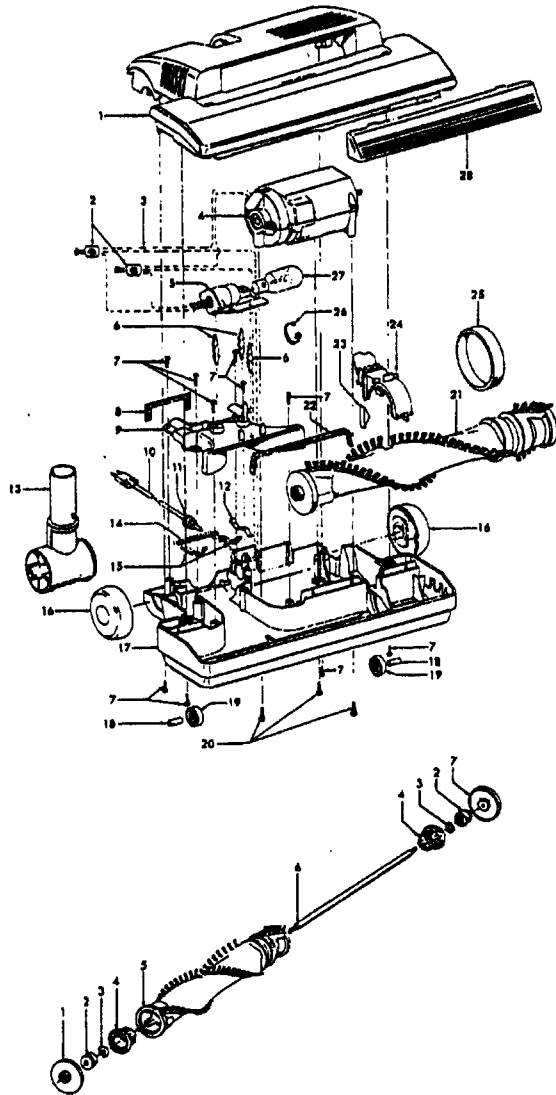

Ref. No.	Part No.	Description
1		Note: All Nozzle Body Assembly's include Item 28
	42252201	Nozzle Body Assem. - AAP
	42252216	Nozzle Body Assem. - ABE S3563, S3567, S3569, S3571, S3573
	42252A09	Nozzle Body Assem. - AG - S3577, S3580-050
	N/A	Nozzle Body Assem. - ABY - S3530 Use 42252A52
	42252A52	Nozzle Body Assem. AG - S3577 (Allergen Filtration Graphics)
2	18972	Insulated Terminal (2)
	12227	Insulated Terminal (2)
3	N/A	Lead Wire - White
4	43177062	Motor Assem. Comp.
5	47171020	Dirt Finder Socket Assem.
6	36218016	Insulation Grommet - AG (3)
7	21447003	* Screw-Self Tapping (8)
8	34253018	+ Rear Seal
9	42256099	+ Duct Cover Assem. - AG (Incl. Items 5,6,8,22)
10	46321088	Cord Assembly
	46321009	Cord Assembly - S3530
11	163768	Strain Relief Bushing
12	35276008	Detent Spring - FW
13	43482106	Nozzle Connector - AG
14	34112007	* Seal
15	34122014	* Seal (2)
16	43244043	Wheel Assem. - AG
17	42246115	Base Plate Assem. - MV (Incl. Items 18,19)
	42246114	Base Plate Assem. - ABR - S3567, S3569, S3571, S3573, S3563 (Incl. Items 18, 19)
	42246115	Base Plate Assem. - AG - S3530, S3580-050, S3577 (Incl. Items 18, 19)
18	31522004	Wheel Shaft - AY (2)
19	32761001	Wheel - AG (2)
20	21479801	* Screw-Self Tapping (3)
21	48414081	Agitator Assem. Comp. - AG
	48414079	Agitator Assem. Comp. - AG - S3563
22	34123039	* Duct Cover Seal
23	13261AY	Rug Nozzle Rib Shoe
24	36923008	Belt Guard
25	38528011	Belt
26	27479307	* Lead Wire Tie
27	27317307	Dirt Finder Lamp
28	39383094	+ Dirt Finder Lens - BZ

Agitator 48414081/48414079

Ref. No.	Part No.	Description
1	36423016	Thread Guard - RH
2	43267002	Agitator Bearing Assem. (2)
3	21347003	* Conical Washer (2)
4	N/A	+ Agitator End (2)
5	N/A	Agitator Body
6	N/A	+ Agitator Shaft
7	36423017	Thread Guard - LH - AG