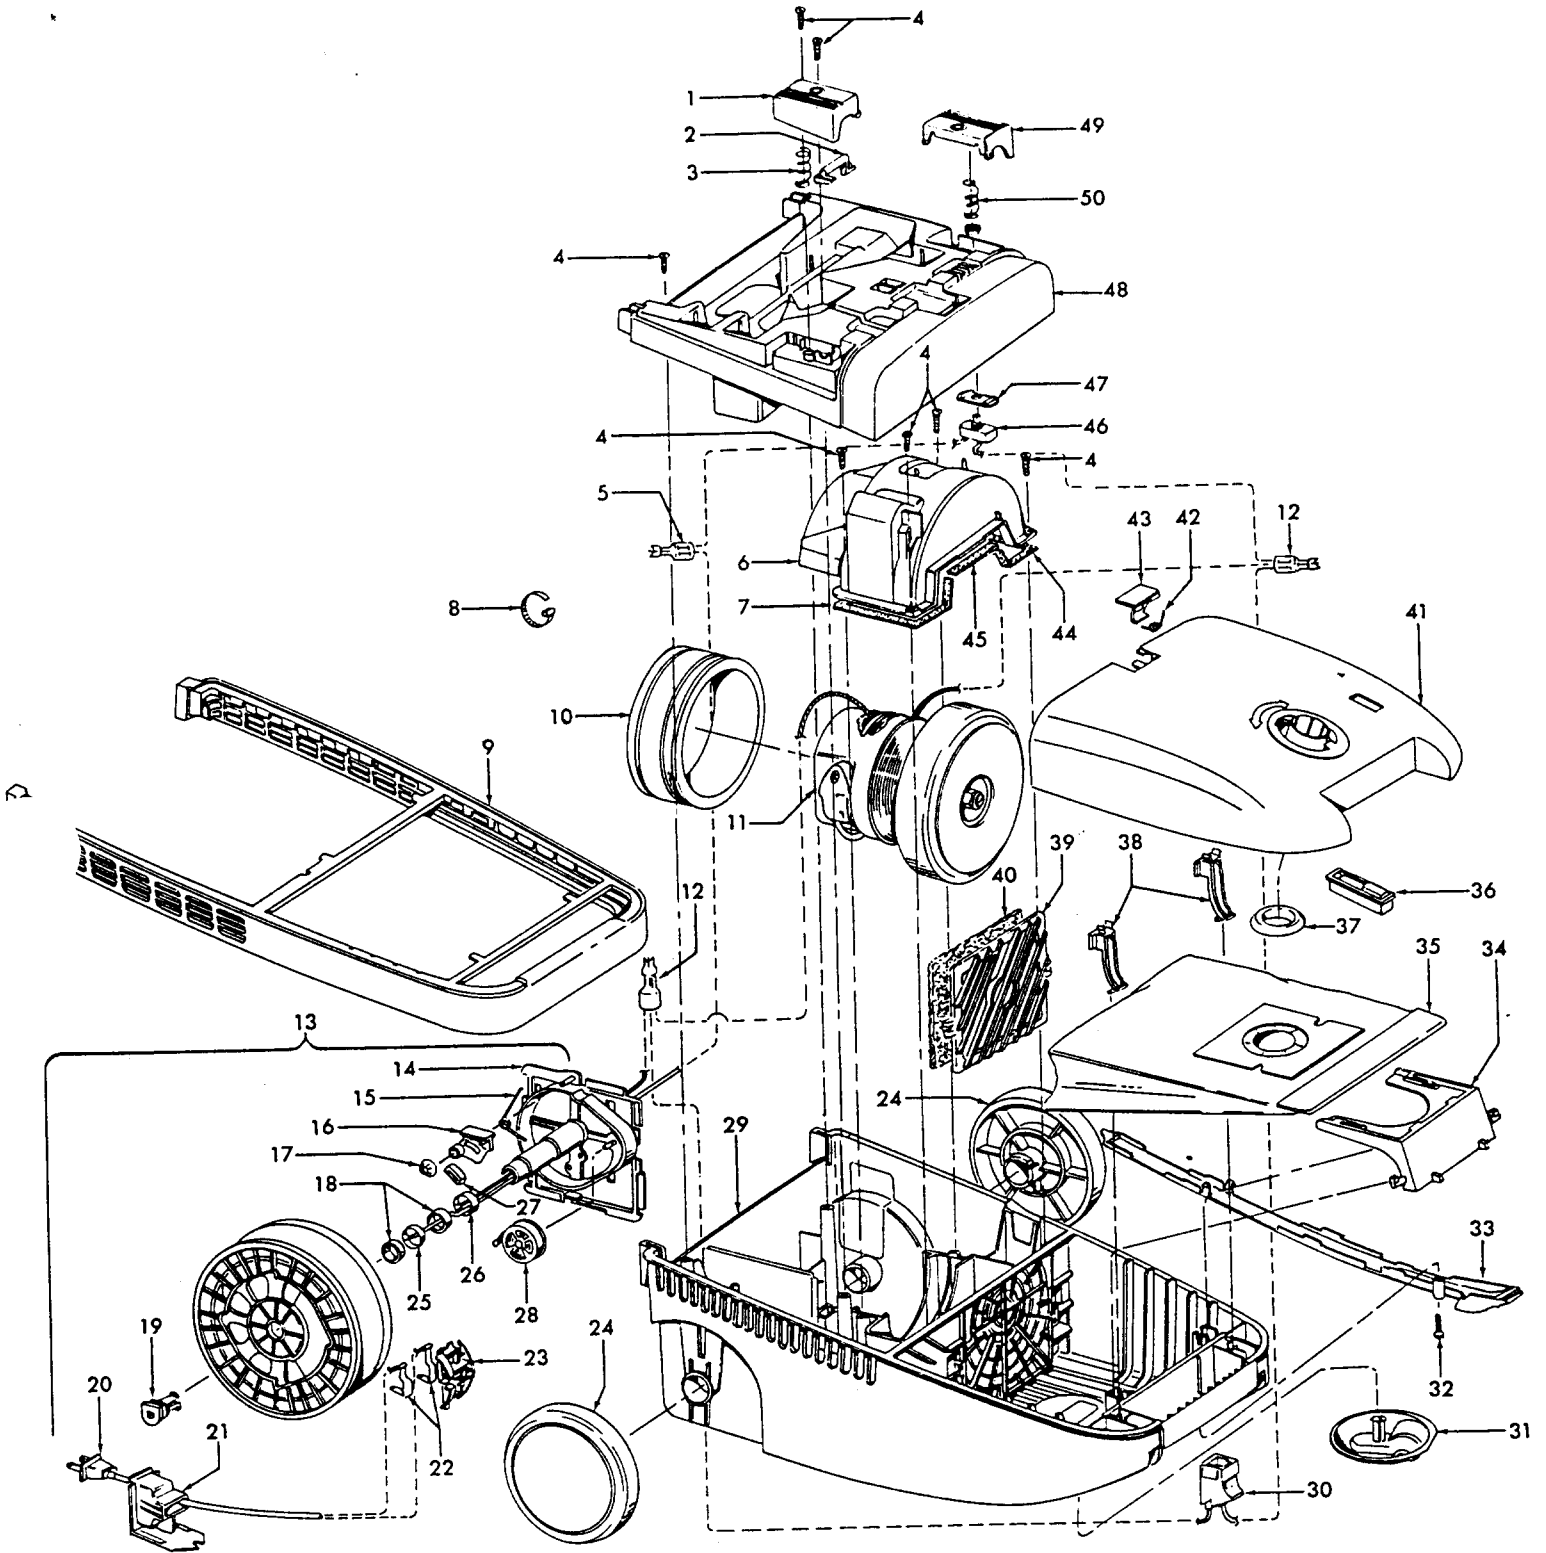

Ref. No.	Part No.	Description
1		Note: All Nozzle Body Assembly's include Item 28
	42252201	Nozzle Body Assem. - AAP
	42252216	Nozzle Body Assem. - ABE S3563, S3567, S3569, S3571, S3573
	42252A09	Nozzle Body Assem. - AG - S3577, S3580-050
	N/A	Nozzle Body Assem. - ABY - S3530 Use 42252A52
	42252A52	Nozzle Body Assem. AG - S3577 (Allergen Filtration Graphics)
2	18972	Insulated Terminal (2)
	12227	Insulated Terminal (2)
3	N/A	Lead Wire - White
4	43177062	Motor Assem. Comp.
5	47171020	Dirt Finder Socket Assem.
6	36218016	Insulation Grommet - AG (3)
7	21447003	* Screw-Self Tapping (8)
8	34253018	+ Rear Seal
9	42256099	+ Duct Cover Assem. - AG (Incl. Items 5,6,8,22)
10	46321088	Cord Assembly
	46321009	Cord Assembly - S3530
11	163768	Strain Relief Bushing
12	35276008	Detent Spring - FW
13	43482106	Nozzle Connector - AG
14	34112007	* Seal
15	34122014	* Seal (2)
16	43244043	Wheel Assem. - AG
17	42246115	Base Plate Assem. - MV (Incl. Items 18,19)
	42246114	Base Plate Assem. - ABR - S3567, S3569, S3571, S3573, S3563 (Incl. Items 18, 19)
	42246115	Base Plate Assem. - AG - S3530, S3580-050, S3577 (Incl. Items 18, 19)
18	31522004	Wheel Shaft - AY (2)
19	32761001	Wheel - AG (2)
20	21479801	* Screw-Self Tapping (3)
21	48414081	Agitator Assem. Comp. - AG
	48414079	Agitator Assem. Comp. - AG - S3563
22	34123039	* Duct Cover Seal
23	13261AY	Rug Nozzle Rib Shoe
24	36923008	Belt Guard
25	38528011	Belt
26	27479307	* Lead Wire Tie
27	27317307	Dirt Finder Lamp
28	39383094	+ Dirt Finder Lens - BZ

Agitator 48414081/48414079

Ref. No.	Part No.	Description
1	36423016	Thread Guard - RH
2	43267002	Agitator Bearing Assem. (2)
3	21347003	* Conical Washer (2)
4	N/A	+ Agitator End (2)
5	N/A	Agitator Body
6	N/A	+ Agitator Shaft
7	36423017	Thread Guard - LH - AG