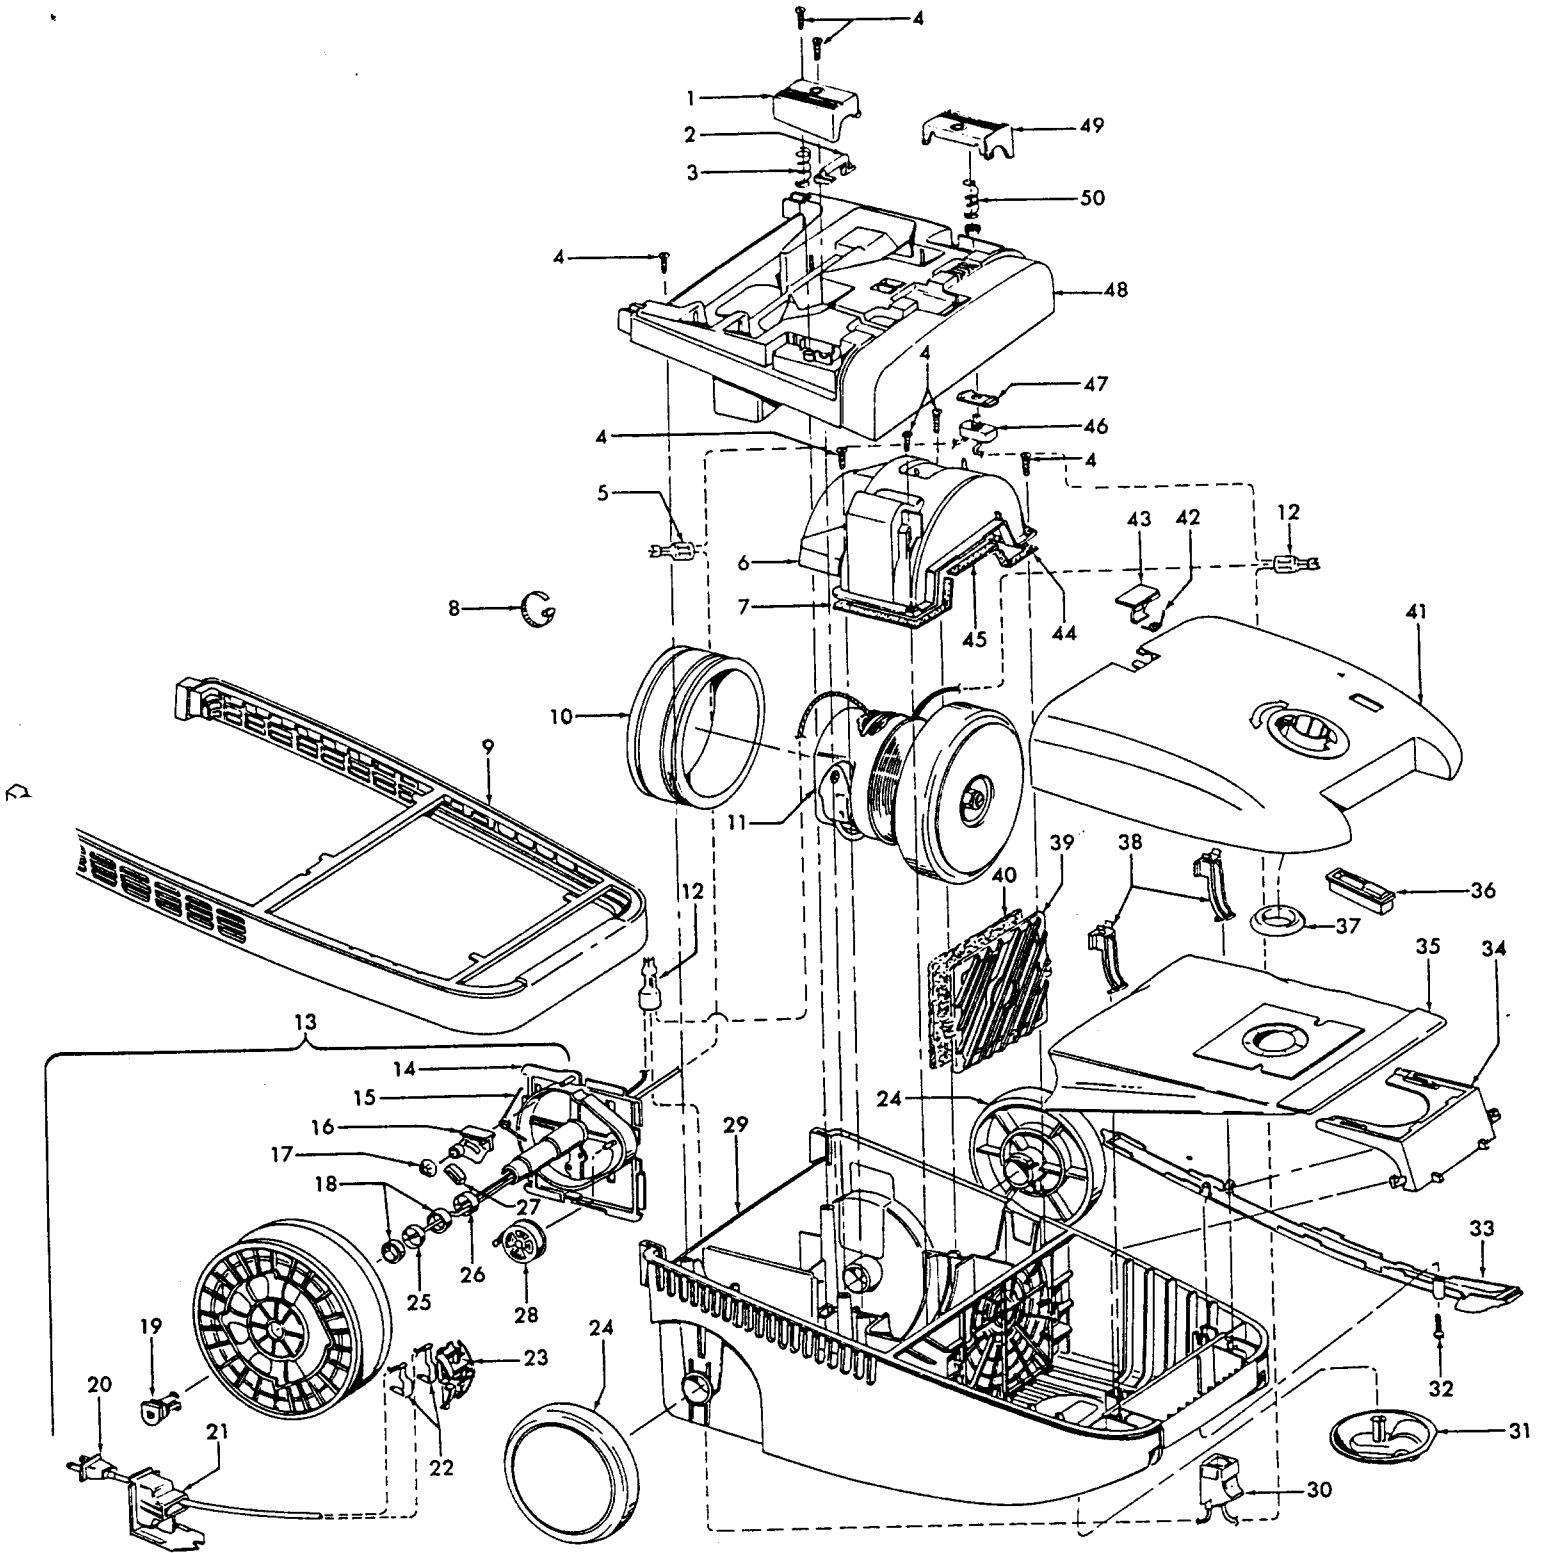

Ref. No.	Part No.	Description
1	38422155	Cord Reel Pedal - AG
2	38458034	Cord Reel Brake Arm - AG
3	38314024	Spring - FW (2)
4	21447217	* Screw (7)
5	12227	Insulated Terminal
6	41312040	Motor Retainer - AAP (incl. Items 7,44,45)
7	34633003	+ Retainer Seal - RH
8	27479307	* Lead Wire Tie
9	36235069	Furniture Guard - AG
	36235073	+ Furniture Guard - MV
10	36322031	Motor Mount
11	43576118	Motor Assm. (P-249)
	43576116	Motor Assm. - (1 0.5 Amps) (P-235)
12	18972	Insulated Terminal (2)
13	41911014	Cord Reel Assm.
14	N/A	Cord Reel Support - BZ
15	N/A	Torsion Spring - FW
16	N/A	Brake Lever Assm. - AAP
17	N/A	Push Nut
18	N/A	Spacer - BZ (2)
19	N/A	Retainer - AG
20	46383288	Cord
21	36218018	Ferrule - AG
22	N/A	Contact Spring (2)
23	N/A	Brush Holder - BZ
24	38522065	Wheel - AG
25	N/A	Slip Ring Assm. - White
26	N/A	Slip Ring Assm. - Black
27	N/A	Brake Pad
28	N/A	Spool & Spring Assm.
29	42215091	Main Body Assm. - AAP - S3555, (incl. Items 9,30,33)
	42215082	+ Main Body Assm. - AAP -S3551, S3565 (Incl. Items 9,30,33)
30	46326059	Receptacle Assm. - AAP
31	41432040	Wheel Carrier Assm. - AG
32	21434288	+* Screw-Self Tapping
33	36218021	Cord Channel Cover - AAP
34	36424010	Bag Collar Support - AG
35	4010064S	Throw Away Bag Assm. - 3 Pk.
36	51151010	Bag Indicator
37	36424012	Bag Collar Seal - AG
38	36151027	Bag Lid Hinge - AG (2)
39	37944005	Filter Retainer - AG
40	38765009	Secondary Filter
41	42217111	Bag Lid Assm. - ABB - S3555 (incl. Items 36,37,42,43)
	42212135	Bag Lid Assm. - Common - S3565 (Incl. Items 36,37,42,43)
	42217110	Bag Lid Assm. - AAR - S3551 (Incl. Items 36,37,42,43)
42	38351009	Torsion Spring - FW
43	36153044	Bag Lid Latch - ABB - S3555
	36153040	Bag Lid Latch - AG - S3565
	36153043	+ Bag Lid Latch - AAR - S3551

Ref. No.	Part No.	Description
44	34633002	Retainer Seal - LH
45	34123040	* Retainer Seal - Center
46	28212026	Switch - with Leads
	28218048	Switch - with Terminals
47	34135014	Switch Mounting Plate - AAP
48	0M100005	Motor Cover Assm. - ABB - S3555
	0M100006	Motor Cover Assm. - AG - S3565
	0M100035	Motor Cover Assm. - AAR - S3551
49	38422159	Switch Pedal - AG - w/ post
	38422184	Switch Pedal - AAP - w/o Post (Use with 28218048 Switch)
50	38314022	Spring - FW
	56513340	+ Owner Manual
	59814005	+ Carton
	58211011	Bottom Support - Front
	58211012	+ Bottom Support - Rear
	58216013	+ Top Support

CLEANING TOOLS - S3551 (P-240)

38617017	Crevice Tool - AG
43414057	Furniture Nozzle - AG
43414064	Dusting Brush - AG
43414073	Floor Brush - AG
43453052	Ext. Tube - 20 - AX
43433107	Hose (P. 251)
48438230	Powered Nozzle - AAP (P-253)

CLEANING TOOLS - S3555 (P-240)

38617017	Crevice Tool - AG
43414057	Furniture Nozzle - AG
43414064	Dusting Brush - AG
43414073	Floor Brush - AG
43453052	Ext. Tube - 20 - AX
43433107	Hose (P. 251)
48438230	Powered Nozzle - AAP (P-253)

CLEANING TOOLS - S3565 (P-240)

38617017	Crevice Tool - AG
43414057	Furniture Nozzle - AG
43414064	Dusting Brush - AG
43414073	Floor Brush - AG
43453098	Ext. Tube - AX 20 w/Storage Clip
43453052	Ext. Tube -20 - AX
43433107	Hose (P. 251)
48438230	Powered Nozzle - AAP (P-253)

Note: Refer to Data Label on cleaner for reference to Amp Rating.