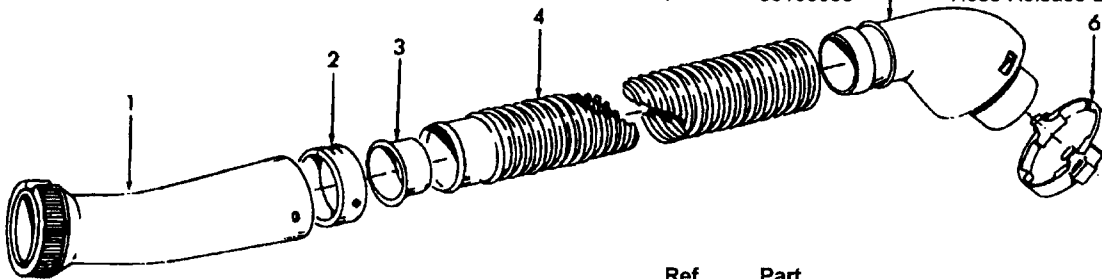

Note: Refer to Data Label on cleaner for reference to Amp Rating.

Hose Assemblies

Futura/TurboPOWER/PowerMax

Ref. No.	Part No.	Description
	43434242	Hose Assem. Comp. - ABX/AG - S/C S3513, S3515, S3517, S3527
	43434260	Hose Assem. Comp. - AG - S3510
1	43466044	Hose Grip Assem. - AAP
	43466068	Hose Grip Assem. - AG - S3527
	43466072	Hose Grip Assem. - AG - S3510
2	38711006	Suction Control Ring - MV
	38711012	Suction Control Ring - ABN - S3527
	38711014	Suction Control Ring - AG - S3510
3	36171025	Hose Connector Collar
4	32156010	Hose Sleeve - BZ
5	38671029	Cleaning Tool Hose - AAZ
	38671033	+ Cleaning Tool Hose - ABX - S3527
	38671034	Cleaning Tool Hose - AG - S3510
6	38644044	Hose Connector - AG
7	36153038	Hose Release Latch - AG