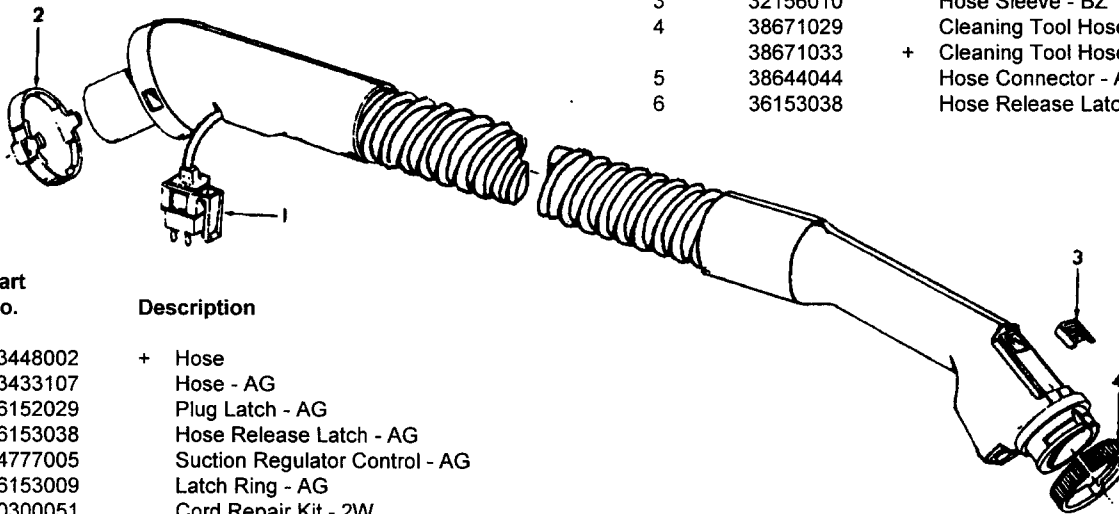

Note: Refer to Data Label on cleaner for reference to Amp Rating.

Hose Assemblies

Futura/TurboPOWER/PowerMax

Ref. No.	Part No.	Description
	43434242	Hose Assem. Comp. - ABX/AG - S/C S3513, S3515, S3517, S3527
	43434260	Hose Assem. Comp. - AG - S3510
1	43466044	Hose Grip Assem. - AAP
	43466068	Hose Grip Assem. - AG - S3527
	43466072	Hose Grip Assem. - AG - S3510
2	38711006	Suction Control Ring - MV
	38711012	Suction Control Ring - ABN - S3527
	38711014	Suction Control Ring - AG - S3510
3	36171025	Hose Connector Collar
4	32156010	Hose Sleeve - BZ
5	38671029	Cleaning Tool Hose - AAZ
	38671033	+ Cleaning Tool Hose - ABX - S3527
	38671034	Cleaning Tool Hose - AG - S3510
6	38644044	Hose Connector - AG
7	36153038	Hose Release Latch - AG

Ref. No.	Part No.	Description
	43434241	Hose Assem. Comp.
1	43466054	+ Hose Grip Assem. - AAP
	43466066	Hose Grip Assem. - AG - S3523
2	36171025	Hose Connector Collar
3	32156010	Hose Sleeve - BZ
4	38671029	Cleaning Tool Hose - AAZ
	38671033	+ Cleaning Tool Hose - ABX - S3523
5	38644044	Hose Connector - AG
6	36153038	Hose Release Latch - AG