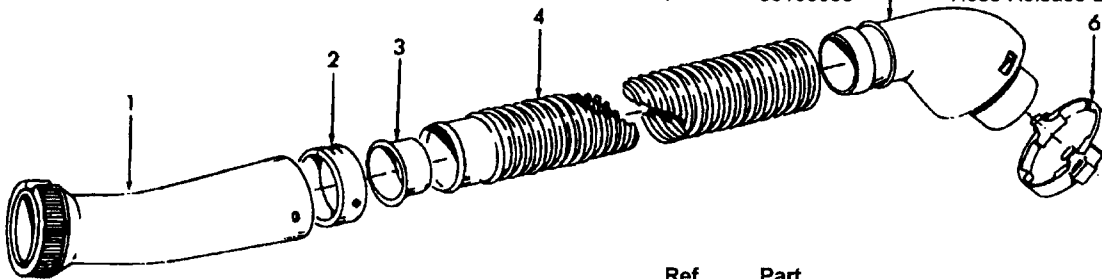

Note: Model S3577 was produced with 3 hoses, the original was Dark Charcoal Gray, the second hose was black and current production uses the gas pump style hose.

Motor Assembly

Ref. No.	Part No.	Description	Ref. No.	Part No.	Description
1	43576161	+ Motor Assem.	9	38353004	Spring (2)
2	12028	+ Nut	10	21429406	+ Screw (2)
3	21312774	+ Washer - FW (2)	11	168038AG	Brush Carrier (2)
4	37196065	Fan Cover	12	168506	Brush Holder (2)
5	43551008	Fan	13	167679	Motor Brush Assem. (2)
6	31148011	Bearing Spacer	14	169702BZ	+ Bushing (2)
7	43551030	Diffuser Assem. Comp.	15	42193025	Motor Housing Assem.
8	N/A	Armature Assem.	16	21447222	+ Field Lamination Bolt (2)
			17	46176001	Lead Wire Assem.
			18	36322031	Motor Gasket
			19	45311048	Field Assem.

Hose Assemblies

Futura/TurboPOWER/PowerMax

Ref. No.	Part No.	Description
	43434242	Hose Assem. Comp. - ABX/AG - S/C S3513, S3515, S3517, S3527
	43434260	Hose Assem. Comp. - AG - S3510
1	43466044	Hose Grip Assem. - AAP
	43466068	Hose Grip Assem. - AG - S3527
	43466072	Hose Grip Assem. - AG - S3510
2	38711006	Suction Control Ring - MV
	38711012	Suction Control Ring - ABN - S3527
	38711014	Suction Control Ring - AG - S3510
3	36171025	Hose Connector Collar
4	32156010	Hose Sleeve - BZ
5	38671029	Cleaning Tool Hose - AAZ
	38671033	+ Cleaning Tool Hose - ABX - S3527
	38671034	Cleaning Tool Hose - AG - S3510
6	38644044	Hose Connector - AG
7	36153038	Hose Release Latch - AG