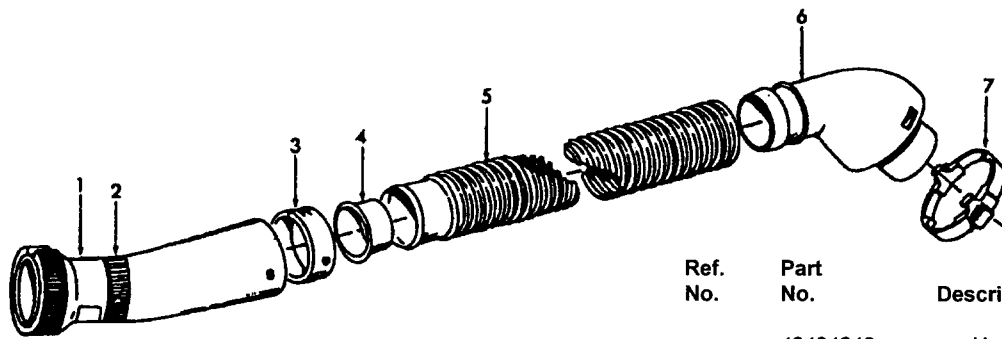

Note: Model S3577 was produced with 3 hoses, the original was Dark Charcoal Gray, the second hose was black and current production uses the gas pump style hose.

Motor Assembly

Ref. No.	Part No.	Description	Ref. No.	Part No.	Description
1	43576161	+ Motor Assem.	9	38353004	Spring (2)
2	12028	+ Nut	10	21429406	+ Screw (2)
3	21312774	+ Washer - FW (2)	11	168038AG	Brush Carrier (2)
4	37196065	Fan Cover	12	168506	Brush Holder (2)
5	43551008	Fan	13	167679	Motor Brush Assem. (2)
6	31148011	Bearing Spacer	14	169702BZ	+ Bushing (2)
7	43551030	Diffuser Assem. Comp.	15	42193025	Motor Housing Assem.
8	N/A	Armature Assem.	16	21447222	+ Field Lamination Bolt (2)
			17	46176001	Lead Wire Assem.
			18	36322031	Motor Gasket
			19	45311048	Field Assem.

Hose Assemblies

Futura/TurboPOWER/PowerMax

Ref. No.	Part No.	Description
	43434242	Hose Assem. Comp. - ABX/AG - S/C S3513, S3515, S3517, S3527
	43434260	Hose Assem. Comp. - AG - S3510
1	43466044	Hose Grip Assem. - AAP
	43466068	Hose Grip Assem. - AG - S3527
	43466072	Hose Grip Assem. - AG - S3510
2	38711006	Suction Control Ring - MV
	38711012	Suction Control Ring - ABN - S3527
	38711014	Suction Control Ring - AG - S3510
3	36171025	Hose Connector Collar
4	32156010	Hose Sleeve - BZ
5	38671029	Cleaning Tool Hose - AAZ
	38671033	+ Cleaning Tool Hose - ABX - S3527
	38671034	Cleaning Tool Hose - AG - S3510
6	38644044	Hose Connector - AG
7	36153038	Hose Release Latch - AG