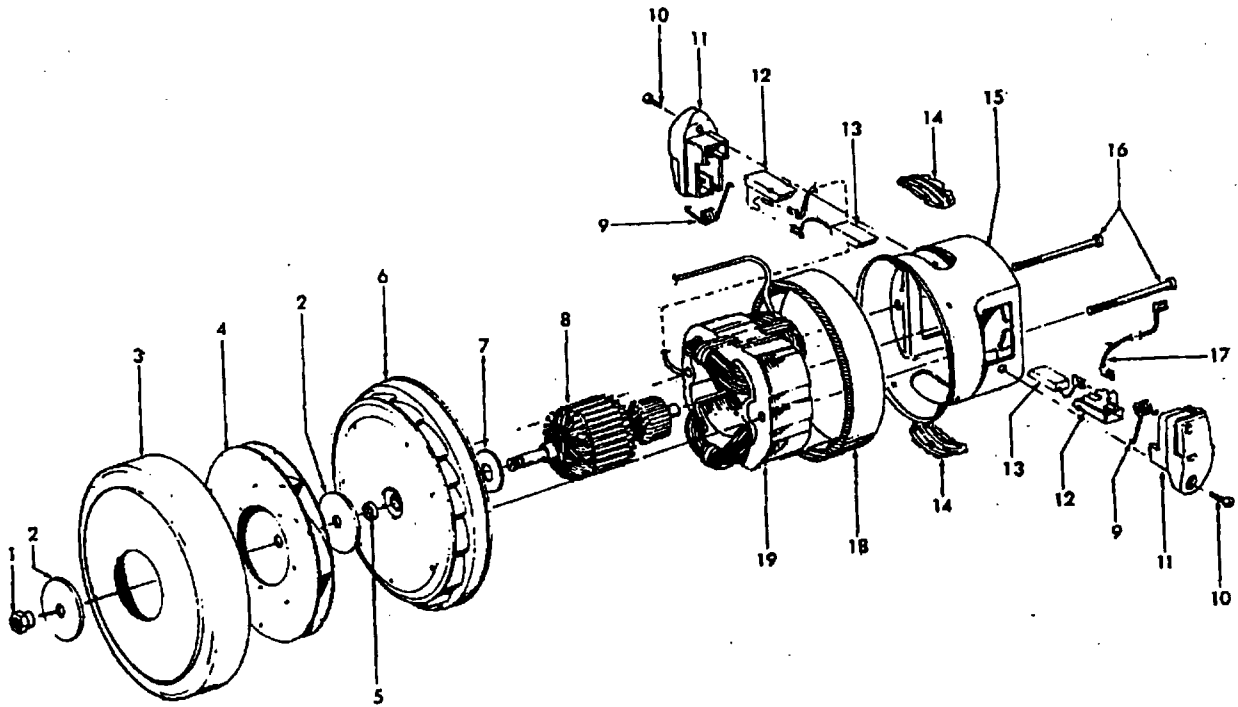

Motor Assembly

Ref. No.	Part No.	Description	Ref. No.	Part No.	Description
1	43576161	+ Motor Assem.	9	38353004	Spring (2)
2	12028	+ Nut	10	21429406	+ Screw (2)
3	21312774	+ Washer - FW (2)	11	168038AG	Brush Carrier (2)
4	37196065	Fan Cover	12	168506	Brush Holder (2)
5	43551008	Fan	13	167679	Motor Brush Assem. (2)
6	31148011	Bearing Spacer	14	169702BZ	+ Bushing (2)
7	43551030	Diffuser Assem. Comp.	15	42193025	Motor Housing Assem.
8	N/A	Armature Assem.	16	21447222	+ Field Lamination Bolt (2)
			17	46176001	Lead Wire Assem.
			18	36322031	Motor Gasket
			19	45311048	Field Assem.