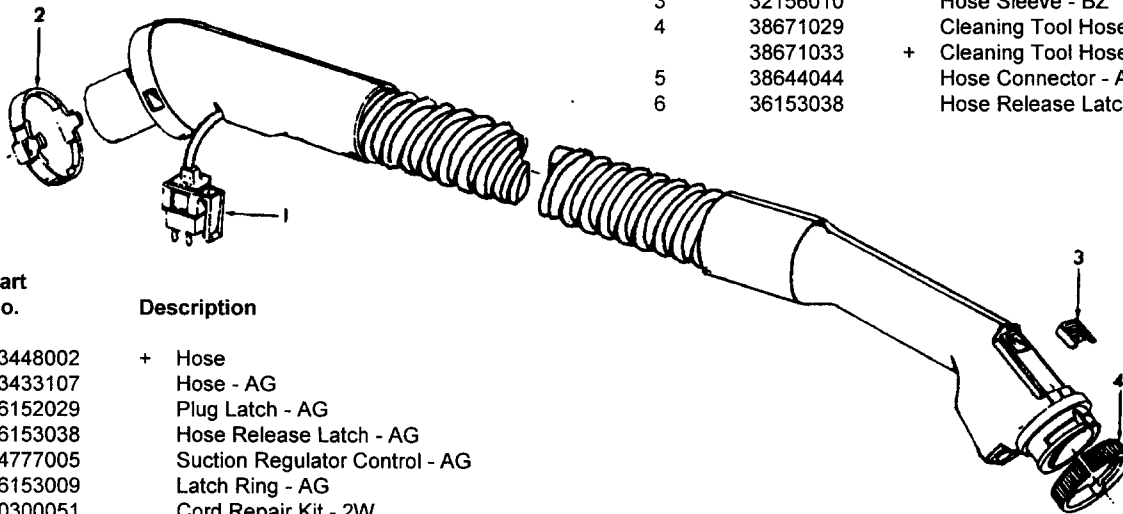

Hose Assemblies

Futura/TurboPOWER/PowerMax

Ref. No.	Part No.	Description
	43434242	Hose Assem. Comp. - ABX/AG - S/C S3513, S3515, S3517, S3527
	43434260	Hose Assem. Comp. - AG - S3510
1	43466044	Hose Grip Assem. - AAP
	43466068	Hose Grip Assem. - AG - S3527
	43466072	Hose Grip Assem. - AG - S3510
2	38711006	Suction Control Ring - MV
	38711012	Suction Control Ring - ABN - S3527
	38711014	Suction Control Ring - AG - S3510
3	36171025	Hose Connector Collar
4	32156010	Hose Sleeve - BZ
5	38671029	Cleaning Tool Hose - AAZ
	38671033	+ Cleaning Tool Hose - ABX - S3527
	38671034	Cleaning Tool Hose - AG - S3510
6	38644044	Hose Connector - AG
7	36153038	Hose Release Latch - AG

Ref. No.	Part No.	Description
	43434241	Hose Assem. Comp.
1	43466054	+ Hose Grip Assem. - AAP
	43466066	Hose Grip Assem. - AG - S3523
2	36171025	Hose Connector Collar
3	32156010	Hose Sleeve - BZ
4	38671029	Cleaning Tool Hose - AAZ
	38671033	+ Cleaning Tool Hose - ABX - S3523
5	38644044	Hose Connector - AG
6	36153038	Hose Release Latch - AG