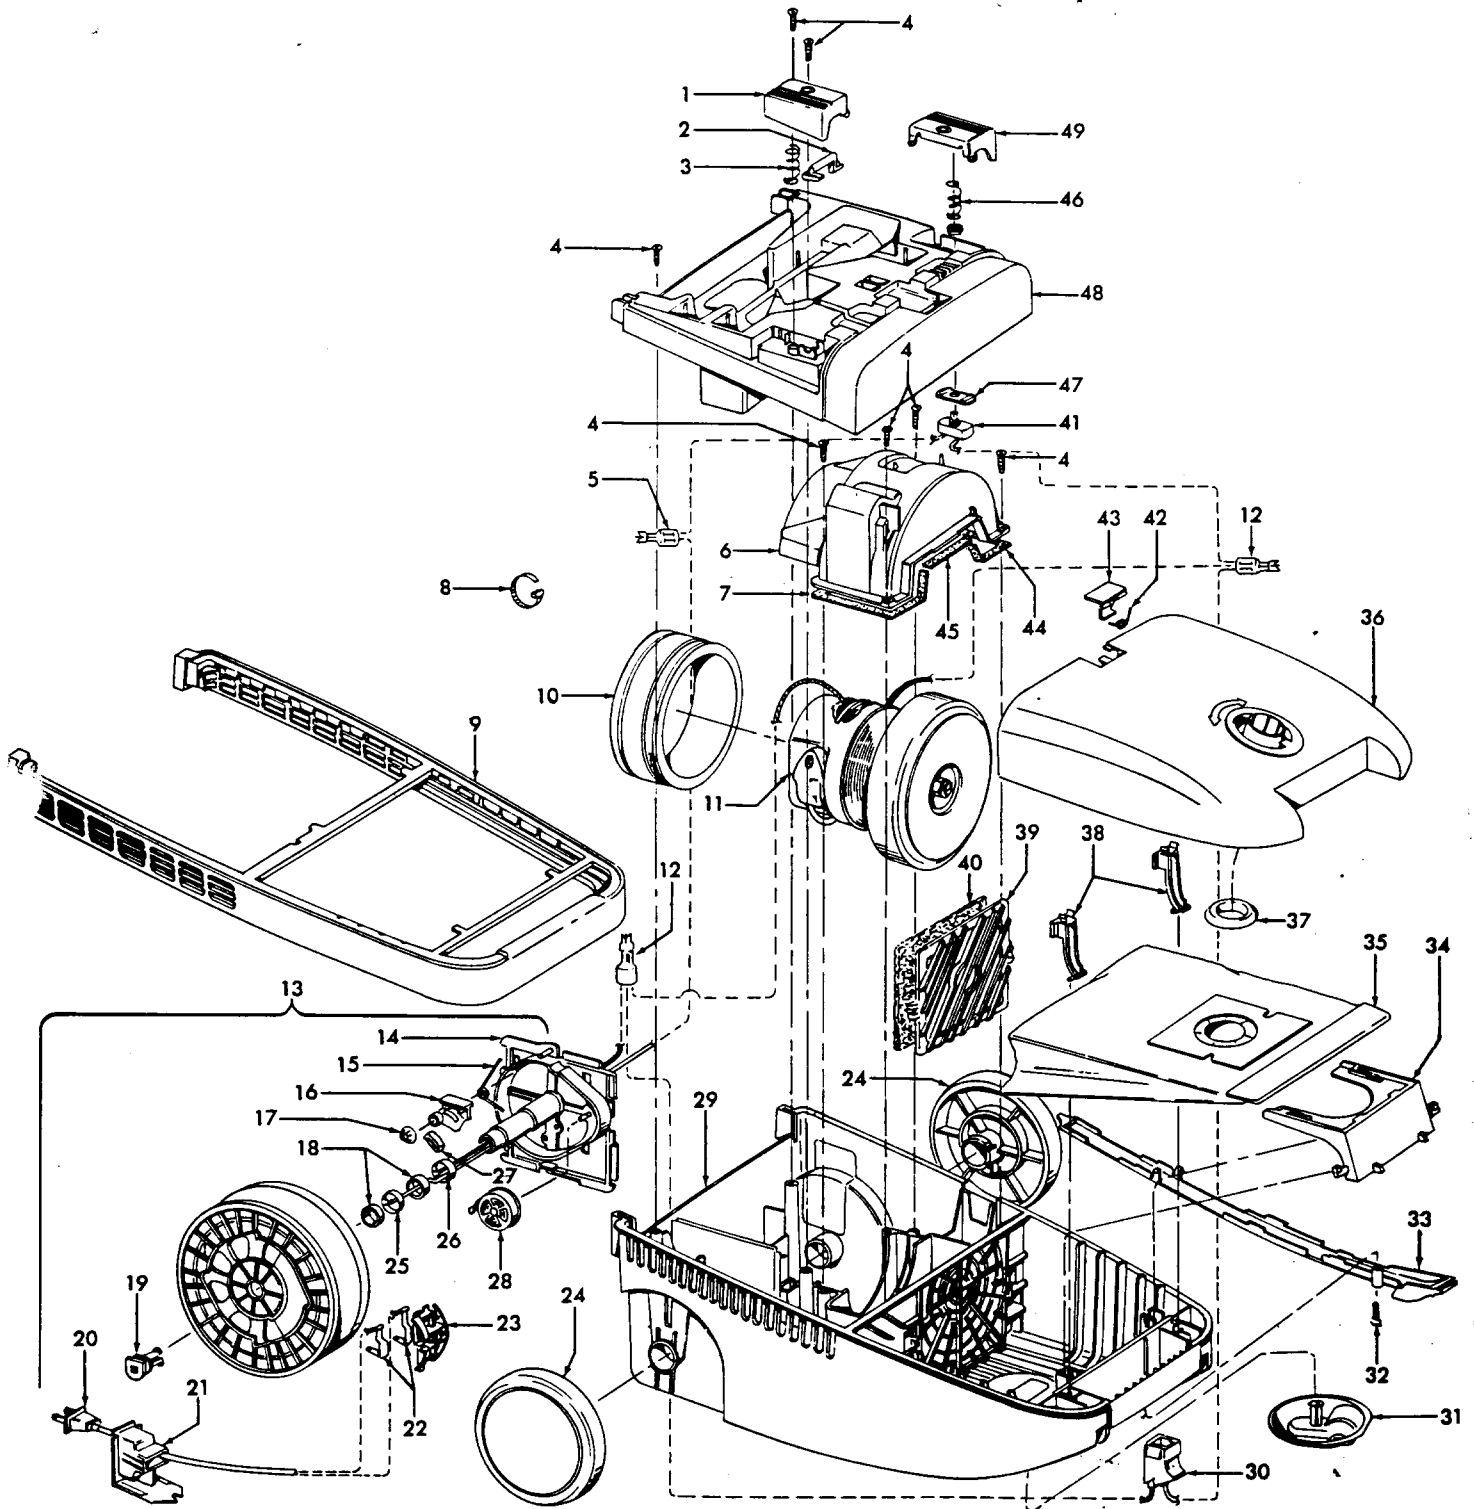

Ref. No.	Part No.	Description
1	Note: All Nozzle Body Assembly's include Item 28	
	42252201	Nozzle Body Assem. - AAP
	42252216	Nozzle Body Assem. - ABE S3563, S3567, S3569, S3571, S3573
	42252A09	Nozzle Body Assem. - AG - S3577, S3580-050
	N/A	Nozzle Body Assem. - ABY - S3530 Use 42252A52
	42252A52	Nozzle Body Assem. AG - S3577 (Allergen Filtration Graphics)
2	18972	Insulated Terminal (2)
	12227	Insulated Terminal (2)
3	N/A	Lead Wire - White
4	43177062	Motor Assem. Comp.
5	47171020	Dirt Finder Socket Assem.
6	36218016	Insulation Grommet - AG (3)
7	21447003	* Screw-Self Tapping (8)
8	34253018	+ Rear Seal
9	42256099	+ Duct Cover Assem. - AG (Incl. Items 5,6,8,22)
10	46321088	Cord Assembly
	46321009	Cord Assembly - S3530
11	163768	Strain Relief Bushing
12	35276008	Detent Spring - FW
13	43482106	Nozzle Connector - AG
14	34112007	* Seal
15	34122014	* Seal (2)
16	43244043	Wheel Assem. - AG
17	42246115	Base Plate Assem. - MV (Incl. Items 18,19)
	42246114	Base Plate Assem. - ABR - S3567, S3569, S3571, S3573, S3563 (Incl. Items 18, 19)
	42246115	Base Plate Assem. - AG - S3530, S3580-050, S3577 (Incl. Items 18, 19)
18	31522004	Wheel Shaft - AY (2)
19	32761001	Wheel - AG (2)
20	21479801	* Screw-Self Tapping (3)
21	48414081	Agitator Assem. Comp. - AG
	48414079	Agitator Assem. Comp. - AG - S3563
22	34123039	* Duct Cover Seal
23	13261AY	Rug Nozzle Rib Shoe
24	36923008	Belt Guard
25	38528011	Belt
26	27479307	* Lead Wire Tie
27	27317307	Dirt Finder Lamp
28	39383094	+ Dirt Finder Lens - BZ

Agitator 48414081/48414079

Ref. No.	Part No.	Description
1	36423016	Thread Guard - RH
2	43267002	Agitator Bearing Assem. (2)
3	21347003	* Conical Washer (2)
4	N/A	+ Agitator End (2)
5	N/A	Agitator Body
6	N/A	+ Agitator Shaft
7	36423017	Thread Guard - LH - AG