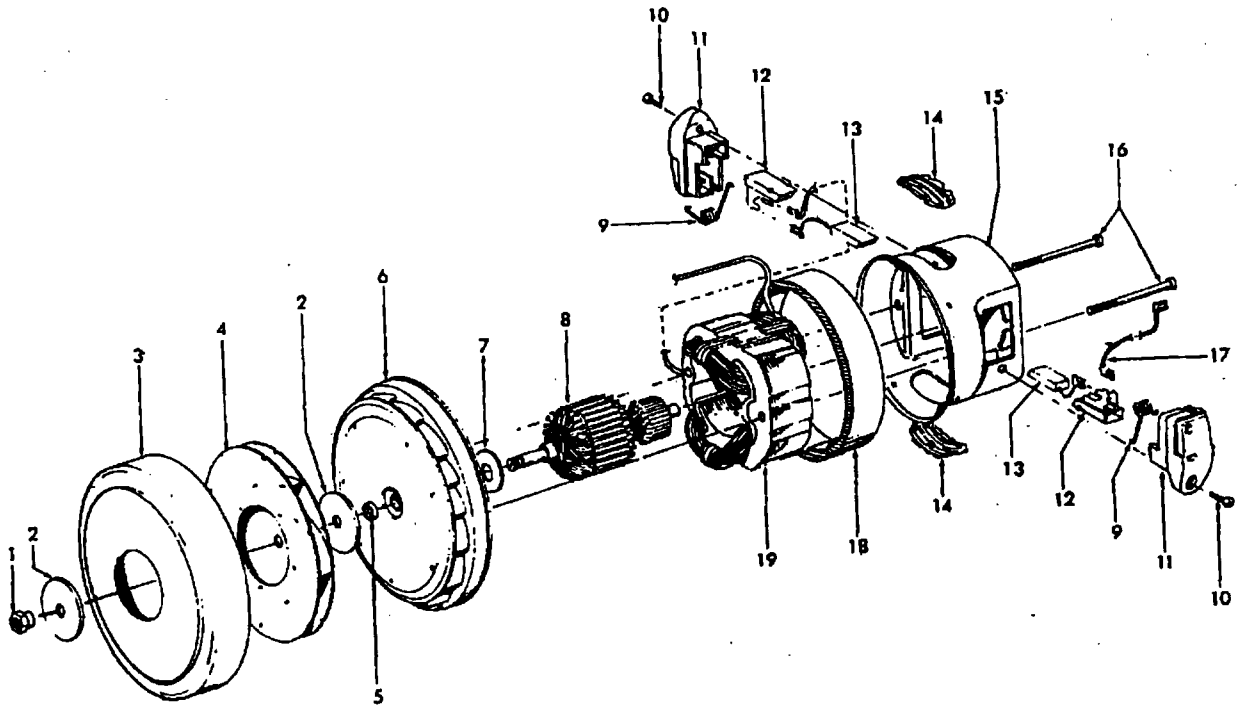

Motor Assembly

Ref. No.	Part No.	Description
	43576161	+ Motor Assem.
1	12028	+ Nut
2	21312774	+ Washer - FW (2)
3	37196065	Fan Cover
4	43551008	Fan
5	31148011	Bearing Spacer
6	43551030	Diffuser Assem. Comp.
7	N/A	
8	44765220	Armature Assem.

Ref. No.	Part No.	Description
9	38353004	Spring (2)
10	21429406	* Screw (2)
11	168038AG	Brush Carrier (2)
12	168506	Brush Holder (2)
13	167679	Motor Brush Assem. (2)
14	169702BZ	+ Bushing (2)
15	42193025	Motor Housing Assem.
16	21447222	+ Field Lamination Bolt (2)
17	46176001	Lead Wire Assem.
18	36322031	Motor Gasket
19	45311048	Field Assem.