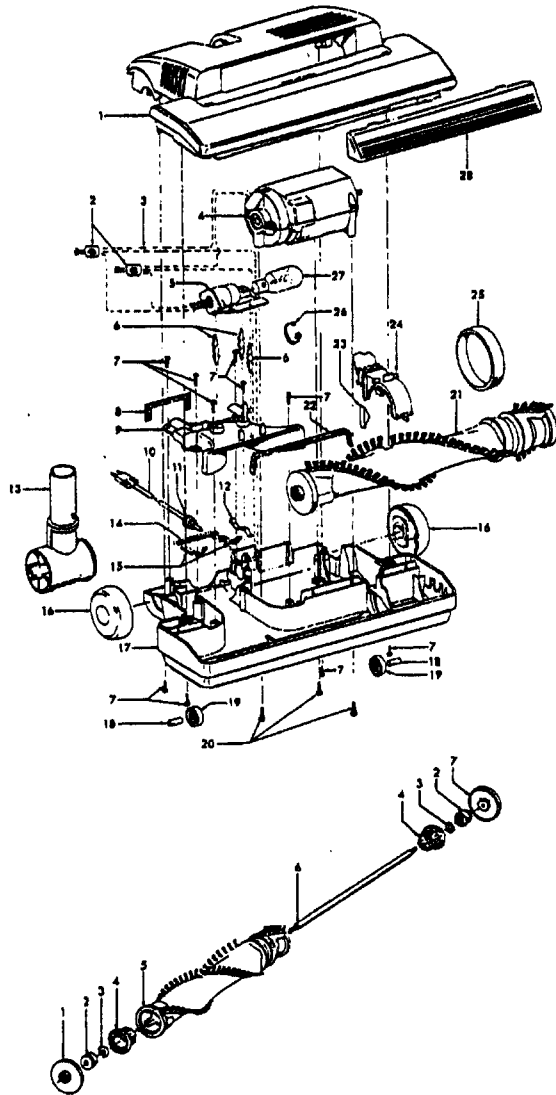

Ref. No.	Part No.	Description
1	Note: All Nozzle Body Assembly's include Item 28	
	42252201	Nozzle Body Assem. - AAP
	42252216	Nozzle Body Assem. - ABE S3563, S3567, S3569, S3571, S3573
	42252A09	Nozzle Body Assem. - AG - S3577, S3580-050
	N/A	Nozzle Body Assem. - ABY - S3530 Use 42252A52
	42252A52	Nozzle Body Assem. AG - S3577 (Allergen Filtration Graphics)
2	18972	Insulated Terminal (2)
	12227	Insulated Terminal (2)
3	N/A	Lead Wire - White
4	43177062	Motor Assem. Comp.
5	47171020	Dirt Finder Socket Assem.
6	36218016	Insulation Grommet - AG (3)
7	21447003	* Screw-Self Tapping (8)
8	34253018	+ Rear Seal
9	42256099	+ Duct Cover Assem. - AG (Incl. Items 5,6,8,22)
10	46321088	Cord Assembly
	46321009	Cord Assembly - S3530
11	163768	Strain Relief Bushing
12	35276008	Detent Spring - FW
13	43482106	Nozzle Connector - AG
14	34112007	* Seal
15	34122014	* Seal (2)
16	43244043	Wheel Assem. - AG
17	42246115	Base Plate Assem. - MV (Incl. Items 18,19)
	42246114	Base Plate Assem. - ABR - S3567, S3569, S3571, S3573, S3563 (Incl. Items 18, 19)
	42246115	Base Plate Assem. - AG - S3530, S3580-050, S3577 (Incl. Items 18, 19)
18	31522004	Wheel Shaft - AY (2)
19	32761001	Wheel - AG (2)
20	21479801	* Screw-Self Tapping (3)
21	48414081	Agitator Assem. Comp. - AG
	48414079	Agitator Assem. Comp. - AG - S3563
22	34123039	* Duct Cover Seal
23	13261AY	Rug Nozzle Rib Shoe
24	36923008	Belt Guard
25	38528011	Belt
26	27479307	* Lead Wire Tie
27	27317307	Dirt Finder Lamp
28	39383094	+ Dirt Finder Lens - BZ

Agitator 48414081/48414079

Ref. No.	Part No.	Description
1	36423016	Thread Guard - RH
2	43267002	Agitator Bearing Assem. (2)
3	21347003	* Conical Washer (2)
4	N/A	+ Agitator End (2)
5	N/A	Agitator Body
6	N/A	+ Agitator Shaft
7	36423017	Thread Guard - LH - AG

Motor Assembly

Ref. No.	Part No.	Description
	43576161	+ Motor Assem.
1	12028	+ Nut
2	21312774	+ Washer - FW (2)
3	37196065	Fan Cover
4	43551008	Fan
5	31148011	Bearing Spacer
6	43551030	Diffuser Assem. Comp.
7	N/A	
8	44765220	Armature Assem.