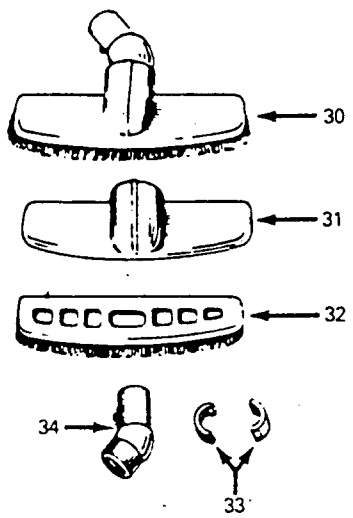

Cleaning Tools

Ref. No.	Part No.	Description
1	43414101	+ Rug & Floor Nozzle Comp.
2	42246002	+ Bottom Plate - Edge Cleaning
3	12955	* Screw
4	15963FW	+ Spring
5	13258 16184	+ Brush Back Brush Back Assm. - 2120-01, S3013, S3013-001
6	13259PH	+ Litter Picker
7	13272	+ Shaft
8	13157AG	+ Roller
9	161413	+* Retainer
10	13156T 13156LL 43463012	+ Nozzle Connecting Tube + Nozzle Connecting Tube + Nozzle Connector Tube - JM - 2120- 01, S3013-001
11	13267	+* Gasket
12	38615031 38615156	+ Nozzle - Edge Cleaning Nozzle - JM - 2120-01. S3013-001
13	13261AY	* Rib Shoe
15	808537	+* Screw
16	604477	+ Bottom Plate Assm.
17	714232	+ Litter Picker
18	714256	+ Brush Back Assm.
19	815368	+* Pin
20	815357LL	+ Roller
21	0M114169	Carpet & Floor Nozzle
22	907735	+ Screw
23	714249	+ Shoe
24	612929	+ Tube Retainer - Plastic
25	162331	+ Rivet
26	650110A	+ Connector Tube
27	43414057	Furniture Nozzle
28	38617017	Crevice Tool
29	34462	+ Sprayer Comp.
30	13077JM 43414073	+ Bare Floor Brush Floor Brush Assm.
31	13155	+ Bare Floor Brush (Use w/ 3077JM)
32	13253AG	+ Floor Brush Face
33	13276 33712007	Swivel Bushing - Floor Brush (Use w/13154JM) Split Ring (Use w/38644040)

Canister & Portable Cleaners

Ref. No.	Part No.	Description
34	13154JM 38644040	+ Floor Brush Swivel & Collar Swivel Connector (Use w/48473025)
35	161851JM 43414064	+ Dusting Brush Dusting Brush (One Piece)
36	13149JM	Nozzle Connector Tube (Use w/ 161851JM)
37	13150LL	+ Nozzle (Use w/ 61851 JM)
38	13263BZ	+ Brush (Use w/ 61851 JM)
39	161852JM 43414016	+ Furniture Brush Comp. Furniture Brush - AG
40	13149JM	Nozzle Connector Tube (Use w/ 161852JM)
41	161852JM	+ Furniture Brush Comp.
42	13254BZ	+ Furniture Brush Back (Use w/ 161852JM)
43	43458001	Ext. Wand
44	43453027	Ext. Wand - S3033-030
45	12589	Tube Guide
46	12845JM	Gasket - Outer
47	12844JM	+ Gasket - Inner
48	12598	+ Ext. Tube - Inner
49	12597	Ext. Tube - Outer
50	36152018	Tube Latch - Outer
51	12846AG	Tube Latch - Inner
52	12763AW	* Rivet
53	12772	+* Rivet
54	12783	+* Rivet
55	12600	* Rivet
56	12824	+* Reinforcement Plate
57	21312704	* Washer
58	34986LL	+ Ext. Tube - Use 43458001
59	48468	+ Ext. Tube - Inner
60	48458	+ Ext. Tube Assm. - Outer
61	48460	+ Guide
62	48460	+* Rivet
63	35015	+ Lock Spring
64	48467	+ Lock Pin
65	35104	+ Tube Lock
66	23016	+ Lock Housing