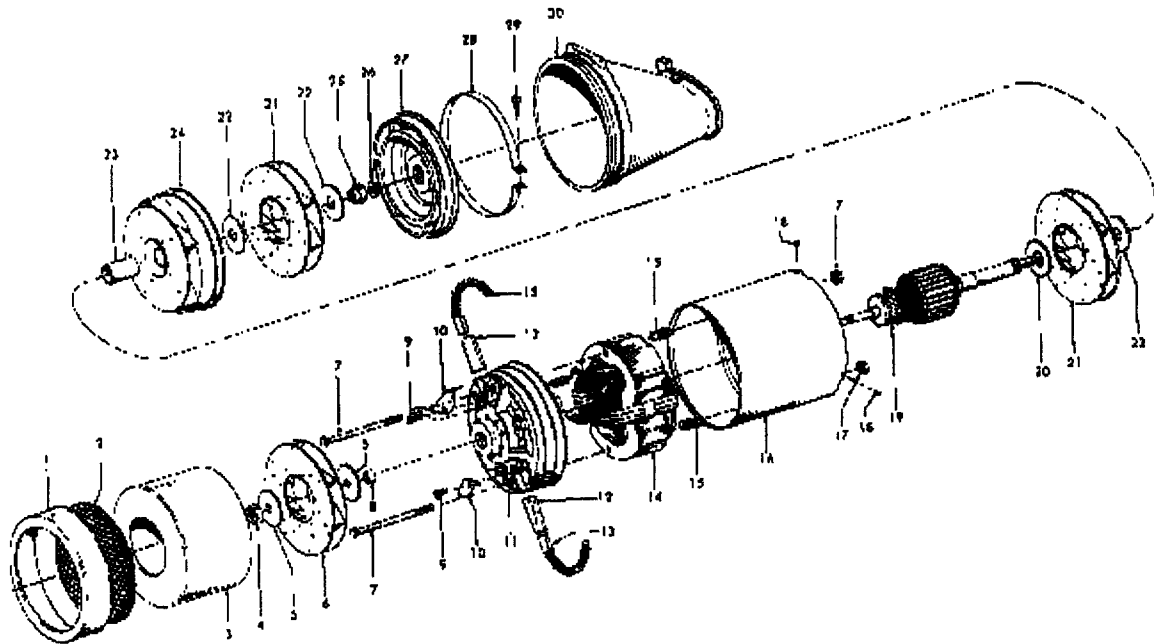

Motor

**Models 2000, 2001, 2010, 2011, 2017, 2040, 2100, 2110, 2120, 2120-01
2200, 2201, 2204, 2208, 2210, 2260, 2266, S3013, S3103-001,
S3013-035, S3015, S3015-001, S3021, S3023, S3033, S3033-030**

Ref. No.	Part No.	Description
1	12759	+ Filter Retainer - 2000, 2001, 2010
2	16578	+ Secondary Filter - 2000, 2001, 2010
3	163426	Outerstage Housing
4	12028	+ Nut
5	21312701	* Washer (2)
6	43566005	+ Fan
7	12022	Field Lamination Bolt (2)
8	12013	+ Spacer
9	21447028	** Screw (2)
10	12033	+ Motor Brush Retainer (2)
11	12059	Motor Brush Housing Assm.
12	12029	Motor Brush Holder (2)
13	12031	Motor Brush Assm. (2)
14	167677	+ Field Assm.
15	12854	Spring (2)
16	12050	Motor Casing
17	21651037	+ Nut - Special (2)
18	12007	* Pin (3)
19	167673	Armature

Ref. No.	Part No.	Description
20	12003	Fan Spacer
21	43566003	Fan (2)
22	21312700	Washer (3)
23	170055	+ Fan Spacer
24	18656	Interstage Housing
25	12000	Fan Nut
26		Not Applicable
27	12038	+ Motor End Cap Assm.
28	12756	+ Boot Clamp Band
29	12776	+* Screw - Self Tapping
30	12492JM	Exhaust Boot

ITEMS NOT ILLUSTRATED

12613	+ Lead Wire
160356	* Terminal
48969	* Solderless Connector
12574	+ Lead Wire (By Foot)