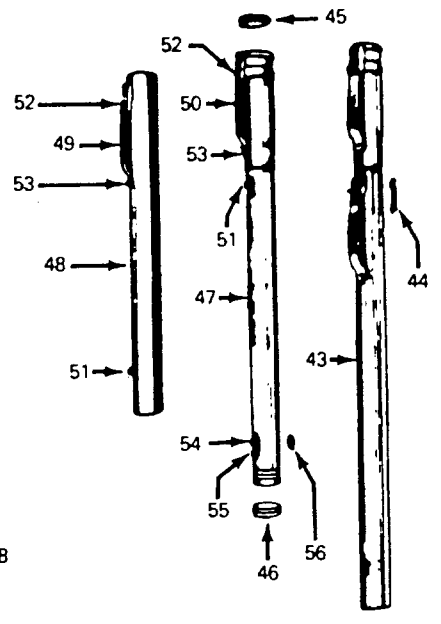

Cleaning Tools

Ref. No.	Part No.	Description
1	43414101	+ Rug & Floor Nozzle Comp.
2	42246002	+ Bottom Plate - Edge Cleaning
3	12955	* Screw
4	15963FW	+ Spring
5	13258 16184	+ Brush Back Brush Back Assm. - 2120-01, S3013, S3013-001
6	13259PH	+ Litter Picker
7	13272	+ Shaft
8	13157AG	+ Roller
9	161413	+* Retainer
10	13156T 13156LL 43463012	+ Nozzle Connecting Tube + Nozzle Connecting Tube + Nozzle Connector Tube - JM - 2120- 01, S3013-001
11	13267	+* Gasket
12	38615031 38615156	+ Nozzle - Edge Cleaning Nozzle - JM - 2120-01. S3013-001
13	13261AY	* Rib Shoe
15	808537	+* Screw
16	604477	+ Bottom Plate Assm.
17	714232	+ Litter Picker
18	714256	+ Brush Back Assm.
19	815368	+* Pin
20	815357LL	+ Roller
21	0M114169	Carpet & Floor Nozzle
22	907735	+ Screw
23	714249	+ Shoe
24	612929	+ Tube Retainer - Plastic
25	162331	+ Rivet
26	650110A	+ Connector Tube
27	43414057	Furniture Nozzle
28	38617017	Crevice Tool
29	34462	+ Sprayer Comp.
30	13077JM 43414073	+ Bare Floor Brush Floor Brush Assm.
31	13155	+ Bare Floor Brush (Use w/ 3077JM)
32	13253AG	+ Floor Brush Face
33	13276 33712007	Swivel Bushing - Floor Brush (Use w/13154JM) Split Ring (Use w/38644040)

Canister & Portable Cleaners

Ref. No.	Part No.	Description
34	13154JM 38644040	+ Floor Brush Swivel & Collar Swivel Connector (Use w/48473025)
35	161851JM 43414064	+ Dusting Brush Dusting Brush (One Piece)
36	13149JM	Nozzle Connector Tube (Use w/ 161851JM)
37	13150LL	+ Nozzle (Use w/ 61851 JM)
38	13263BZ	+ Brush (Use w/ 61851 JM)
39	161852JM 43414016	+ Furniture Brush Comp. Furniture Brush - AG
40	13149JM	Nozzle Connector Tube (Use w/ 161852JM)
41	161852JM	+ Furniture Brush Comp.
42	13254BZ	+ Furniture Brush Back (Use w/ 161852JM)
43	43458001	Ext. Wand
44	43453027	Ext. Wand - S3033-030
45	12589	Tube Guide
46	12845JM	Gasket - Outer
47	12844JM	+ Gasket - Inner
48	12598	+ Ext. Tube - Inner
49	12597	Ext. Tube - Outer
50	36152018	Tube Latch - Outer
51	12846AG	Tube Latch - Inner
52	12763AW	* Rivet
53	12772	+* Rivet
54	12783	+* Rivet
55	12600	* Rivet
56	12824	+* Reinforcement Plate
57	21312704	* Washer
58	34986LL	+ Ext. Tube - Use 43458001
59	48468	+ Ext. Tube - Inner
60	48458	+ Ext. Tube Assm. - Outer
61	48460	+ Guide
62	48460	+* Rivet
63	35015	+ Lock Spring
64	48467	+ Lock Pin
65	35104	+ Tube Lock
66	23016	+ Lock Housing