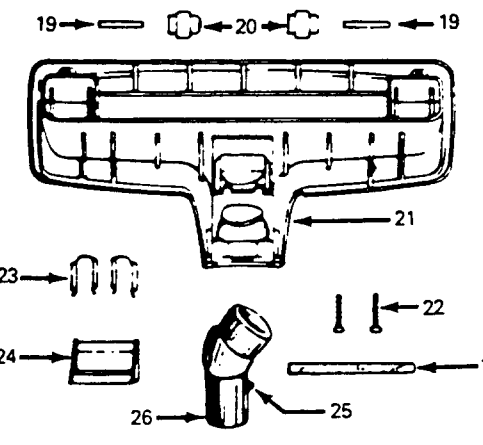

Cleaning Tools

Ref. No.	Part No.	Description
1	43414101	+ Rug & Floor Nozzle Comp.
2	42246002	+ Bottom Plate - Edge Cleaning
3	12955	* Screw
4	15963FW	+ Spring
5	13258 16184	+ Brush Back Brush Back Assm. - 2120-01, S3013, S3013-001
6	13259PH	+ Litter Picker
7	13272	+ Shaft
8	13157AG	+ Roller
9	161413	+* Retainer
10	13156T 13156LL 43463012	+ Nozzle Connecting Tube + Nozzle Connecting Tube + Nozzle Connector Tube - JM - 2120- 01, S3013-001
11	13267	+* Gasket
12	38615031 38615156	+ Nozzle - Edge Cleaning Nozzle - JM - 2120-01. S3013-001
13	13261AY	* Rib Shoe
15	808537	+* Screw
16	604477	+ Bottom Plate Assm.
17	714232	+ Litter Picker
18	714256	+ Brush Back Assm.
19	815368	+* Pin
20	815357LL	+ Roller
21	0M114169	Carpet & Floor Nozzle
22	907735	+ Screw
23	714249	+ Shoe
24	612929	+ Tube Retainer - Plastic
25	162331	+ Rivet
26	650110A	+ Connector Tube
27	43414057	Furniture Nozzle
28	38617017	Crevice Tool
29	34462	+ Sprayer Comp.
30	13077JM 43414073	+ Bare Floor Brush Floor Brush Assm.
31	13155	+ Bare Floor Brush (Use w/ 3077JM)
32	13253AG	+ Floor Brush Face
33	13276 33712007	Swivel Bushing - Floor Brush (Use w/13154JM) Split Ring (Use w/38644040)

Canister & Portable Cleaners

Ref. No.	Part No.	Description
34	13154JM 38644040	+ Floor Brush Swivel & Collar Swivel Connector (Use w/48473025)
35	161851JM 43414064	+ Dusting Brush Dusting Brush (One Piece)
36	13149JM	Nozzle Connector Tube (Use w/ 161851JM)
37	13150LL	+ Nozzle (Use w/ 61851 JM)
38	13263BZ	+ Brush (Use w/ 61851 JM)
39	161852JM 43414016	+ Furniture Brush Comp. Furniture Brush - AG
40	13149JM	Nozzle Connector Tube (Use w/ 161852JM)
41	161852JM	+ Furniture Brush Comp.
42	13254BZ	+ Furniture Brush Back (Use w/ 161852JM)
43	43458001	Ext. Wand
44	43453027	Ext. Wand - S3033-030
45	12589	Tube Guide
46	12845JM	Gasket - Outer
47	12844JM	+ Gasket - Inner
48	12598	+ Ext. Tube - Inner
49	12597	Ext. Tube - Outer
50	36152018	Tube Latch - Outer
51	12846AG	Tube Latch - Inner
52	12763AW	* Rivet
53	12772	+* Rivet
54	12783	+* Rivet
55	12600	* Rivet
56	12824	+* Reinforcement Plate
57	21312704	* Washer
58	34986LL	+ Ext. Tube - Use 43458001
59	48468	+ Ext. Tube - Inner
60	48458	+ Ext. Tube Assm. - Outer
61	48460	+ Guide
62	48460	+* Rivet
63	35015	+ Lock Spring
64	48467	+ Lock Pin
65	35104	+ Tube Lock
66	23016	+ Lock Housing