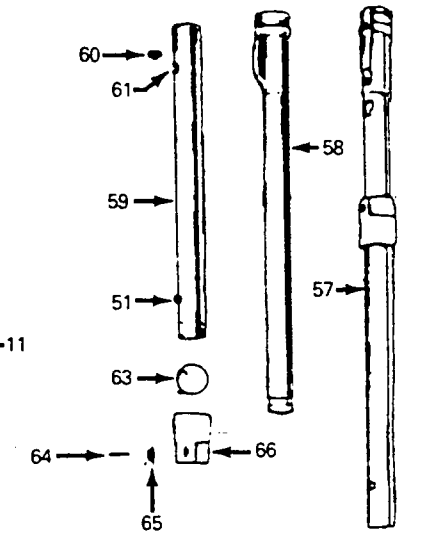

Cleaning Tools

Ref. No.	Part No.	Description
1	43414101	+ Rug & Floor Nozzle Comp.
2	42246002	+ Bottom Plate - Edge Cleaning
3	12955	* Screw
4	15963FW	+ Spring
5	13258 16184	+ Brush Back Brush Back Assm. - 2120-01, S3013, S3013-001
6	13259PH	+ Litter Picker
7	13272	+ Shaft
8	13157AG	+ Roller
9	161413	+* Retainer
10	13156T 13156LL 43463012	+ Nozzle Connecting Tube + Nozzle Connecting Tube + Nozzle Connector Tube - JM - 2120- 01, S3013-001
11	13267	+* Gasket
12	38615031 38615156	+ Nozzle - Edge Cleaning Nozzle - JM - 2120-01. S3013-001
13	13261AY	* Rib Shoe
15	808537	+* Screw
16	604477	+ Bottom Plate Assm.
17	714232	+ Litter Picker
18	714256	+ Brush Back Assm.
19	815368	+* Pin
20	815357LL	+ Roller
21	0M114169	Carpet & Floor Nozzle
22	907735	+ Screw
23	714249	+ Shoe
24	612929	+ Tube Retainer - Plastic
25	162331	+ Rivet
26	650110A	+ Connector Tube
27	43414057	Furniture Nozzle
28	38617017	Crevice Tool
29	34462	+ Sprayer Comp.
30	13077JM 43414073	+ Bare Floor Brush Floor Brush Assm.
31	13155	+ Bare Floor Brush (Use w/ 3077JM)
32	13253AG	+ Floor Brush Face
33	13276 33712007	Swivel Bushing - Floor Brush (Use w/13154JM) Split Ring (Use w/38644040)

Canister & Portable Cleaners

Ref. No.	Part No.	Description
34	13154JM 38644040	+ Floor Brush Swivel & Collar Swivel Connector (Use w/48473025)
35	161851JM 43414064	+ Dusting Brush Dusting Brush (One Piece)
36	13149JM	Nozzle Connector Tube (Use w/ 161851JM)
37	13150LL	+ Nozzle (Use w/ 61851 JM)
38	13263BZ	+ Brush (Use w/ 61851 JM)
39	161852JM 43414016	+ Furniture Brush Comp. Furniture Brush - AG
40	13149JM	Nozzle Connector Tube (Use w/ 161852JM)
41	161852JM	+ Furniture Brush Comp.
42	13254BZ	+ Furniture Brush Back (Use w/ 161852JM)
43	43458001	Ext. Wand
44	43453027	Ext. Wand - S3033-030
45	12589	Tube Guide
46	12845JM	Gasket - Outer
47	12844JM	+ Gasket - Inner
48	12598	+ Ext. Tube - Inner
49	12597	Ext. Tube - Outer
50	36152018	Tube Latch - Outer
51	12846AG	Tube Latch - Inner
52	12763AW	* Rivet
53	12772	+* Rivet
54	12783	+* Rivet
55	12600	* Rivet
56	12824	+* Reinforcement Plate
57	21312704	* Washer
58	34986LL	+ Ext. Tube - Use 43458001
59	48468	+ Ext. Tube - Inner
60	48458	+ Ext. Tube Assm. - Outer
61	48460	+ Guide
62	48460	+* Rivet
63	35015	+ Lock Spring
64	48467	+ Lock Pin
65	35104	+ Tube Lock
66	23016	+ Lock Housing