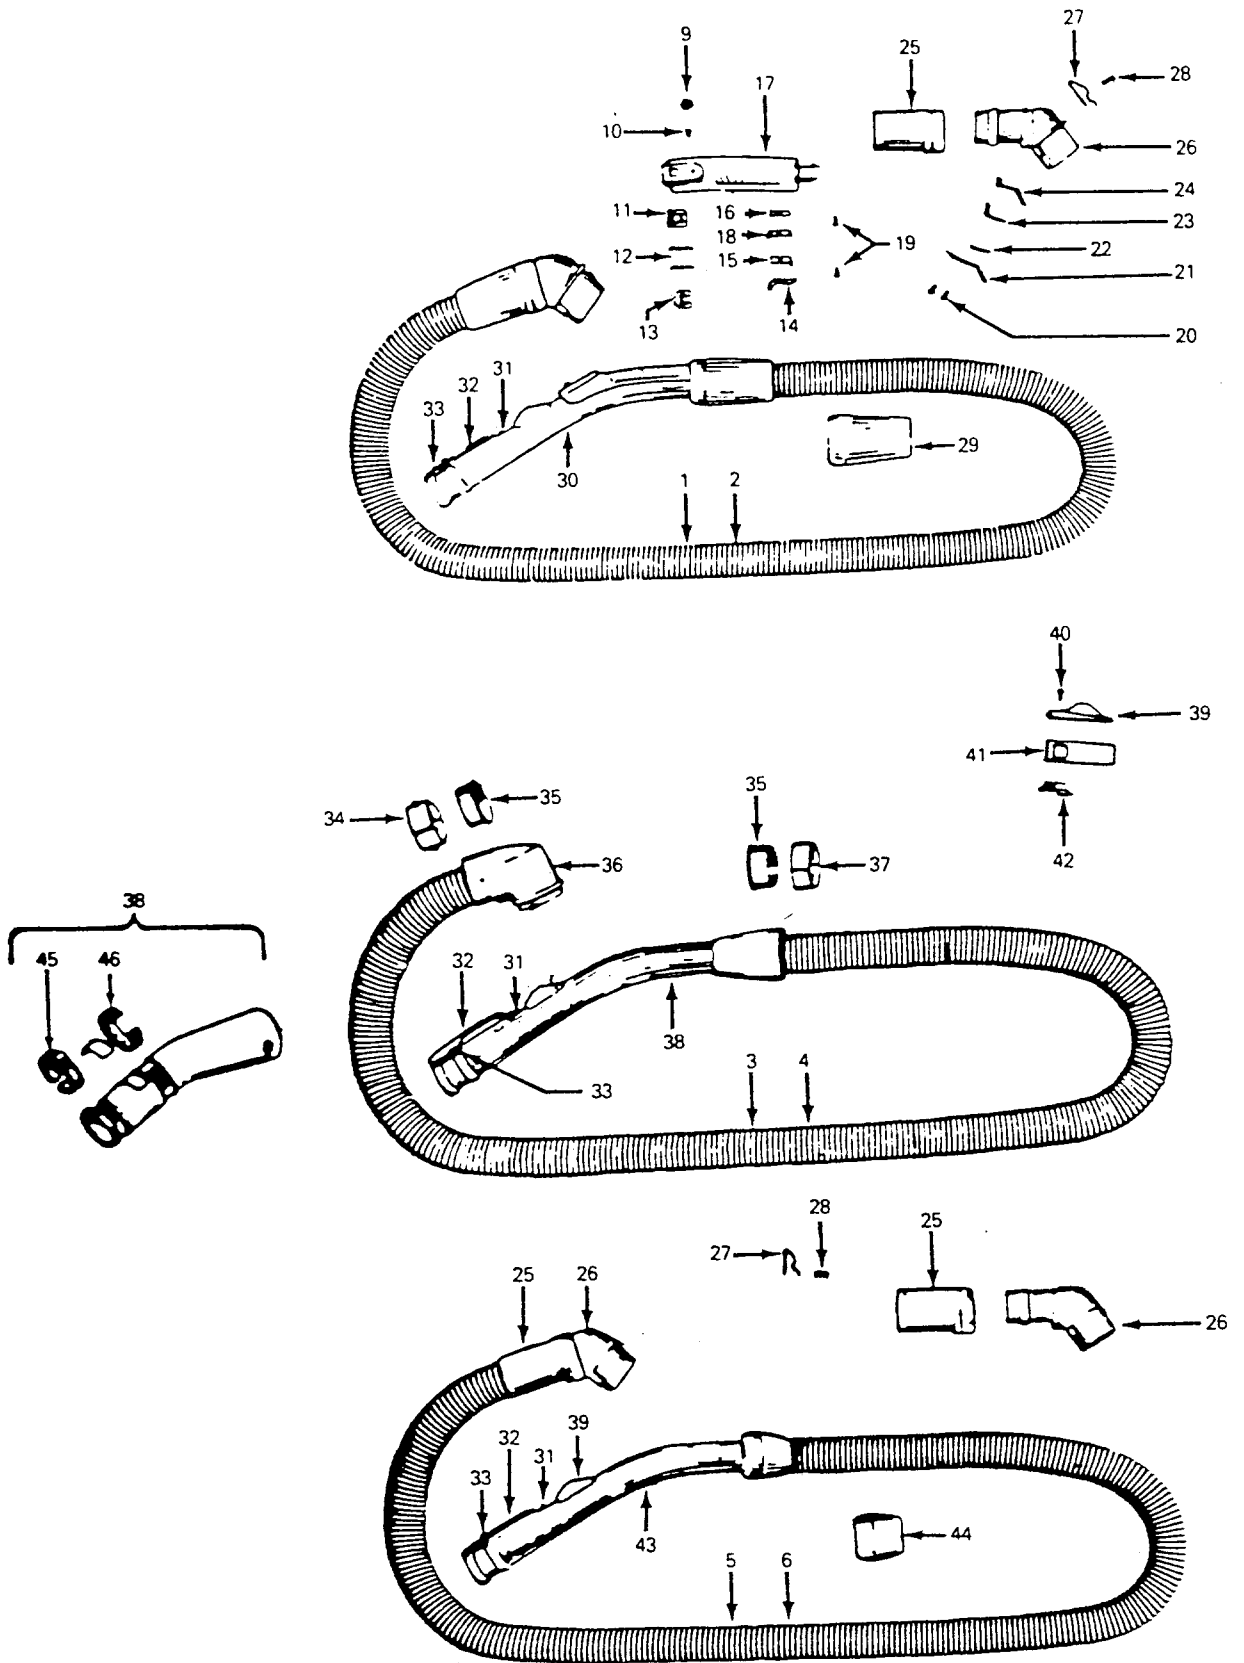

Hose Assembly

Ref. No.	Part No.	Description
1	11756JM	+ Hose Comp. - Ultraflex - Constellation
2	35123JM	+ Hose - Less Ends - Constellation
3	43438035	Hose Comp. - Portable Canisters
4	43438035	Hose Comp. - Portable Canisters
	23203JM	+ Hose Comp. - Constellation
6	48617JM	+ Hose Less Ends - Constellation
9	48685	+ Medallion - 87
10	48733	+* Screws
11	48876	+ Switch Slide - 87
12	35180	+ Switch Contact - 87
13	23195	+ Switch Terminal Block - 87
14	49041	+* Contact - Top - 87
15	35106	+ Switch Contact - Bottom - 87
16	35183	+ Switch Contact - Bottom - 87
17	48778	+ Switch Control Assm. & Cover - 87
18	35182	+ Contact - Top - 87
19	48735	+* Screw
20	42835	+* Screw
21	48666	+* Contact - Top - 87
22	48667	+* Contact - Lower - 87
23	49042	+* Contact - 87
24	35123	+* Spring - 87
25	23145JM	+ Hose Grip Connector
26	35201JM	+ Hose End Assm.
27	34667	+ Hose Latch Spring
28	48853	+* Rivet
29	23142	+ Hose Guard - 87
30	23159A	+ Hose Tube Curved Assm.
31	12783	+* Rivet
-	-	Not Applicable - S3033-030

Canister & Portable Cleaners

Ref. No.	Part No.	Description
32	12846AG	Tube latch Not Applicable - S3033-030
33	12772	+* Rivet Not Applicable - S3033-030
34	12615BZ	Hose Connector Collar
35	32156010	Hose Sleeve
36	38641004	Connector End
37	12704BZ	Hose Grip collar
	36116006	Hose Connector Collar - S3033-030
38	43468018	+ Hose Tube - Curved (Aluminum)
	43468019	+ Hose Tube Assm. w/Suction Regulator (use 43466044)
	43466044	Hose Conn. Curved w/Rings (Plastic)
39	13142AG	Suction Regulator Control Not Applicable - S3033-030
40	13275	+* Screw Not Applicable - S3033-030
41	13588	+ Slide Not Applicable - S3033-030
42	13257BZ	Suction Regulator
43	43468073	Hose Tube - except 87
44	23393JM	Hose Grip - Short
45	36153009	Latch Ring
46	38711006	Suction Control Ring

ITEMS NOT ILLUSTRATED

51869006	Hose Connector Label (Use in conjunction w/Item 38, S3033-030)