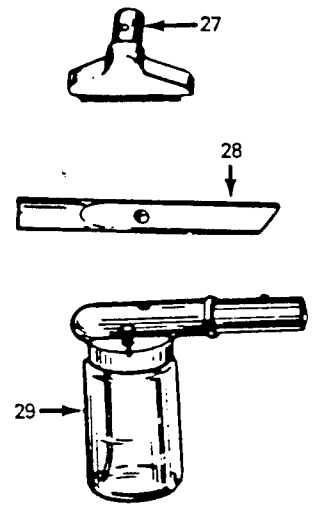

Cleaning Tools

Ref. No.	Part No.	Description
1	43414101	+ Rug & Floor Nozzle Comp.
2	42246002	+ Bottom Plate - Edge Cleaning
3	12955	* Screw
4	15963FW	+ Spring
5	13258 16184	+ Brush Back Brush Back Assm. - 2120-01, S3013, S3013-001
6	13259PH	+ Litter Picker
7	13272	+ Shaft
8	13157AG	+ Roller
9	161413	+* Retainer
10	13156T 13156LL 43463012	+ Nozzle Connecting Tube + Nozzle Connecting Tube + Nozzle Connector Tube - JM - 2120- 01, S3013-001
11	13267	+* Gasket
12	38615031 38615156	+ Nozzle - Edge Cleaning Nozzle - JM - 2120-01. S3013-001
13	13261AY	* Rib Shoe
15	808537	+* Screw
16	604477	+ Bottom Plate Assm.
17	714232	+ Litter Picker
18	714256	+ Brush Back Assm.
19	815368	+* Pin
20	815357LL	+ Roller
21	0M114169	Carpet & Floor Nozzle
22	907735	+ Screw
23	714249	+ Shoe
24	612929	+ Tube Retainer - Plastic
25	162331	+ Rivet
26	650110A	+ Connector Tube
27	43414057	Furniture Nozzle
28	38617017	Crevice Tool
29	34462	+ Sprayer Comp.
30	13077JM 43414073	+ Bare Floor Brush Floor Brush Assm.
31	13155	+ Bare Floor Brush (Use w/ 3077JM)
32	13253AG	+ Floor Brush Face
33	13276 33712007	Swivel Bushing - Floor Brush (Use w/13154JM) Split Ring (Use w/38644040)

Canister & Portable Cleaners

Ref. No.	Part No.	Description
34	13154JM 38644040	+ Floor Brush Swivel & Collar Swivel Connector (Use w/48473025)
35	161851JM 43414064	+ Dusting Brush Dusting Brush (One Piece)
36	13149JM	Nozzle Connector Tube (Use w/ 161851JM)
37	13150LL	+ Nozzle (Use w/ 61851 JM)
38	13263BZ	+ Brush (Use w/ 61851 JM)
39	161852JM 43414016	+ Furniture Brush Comp. Furniture Brush - AG
40	13149JM	Nozzle Connector Tube (Use w/ 161852JM)
41	161852JM	+ Furniture Brush Comp.
42	13254BZ	+ Furniture Brush Back (Use w/ 161852JM)
43	43458001	Ext. Wand
44	43453027	Ext. Wand - S3033-030
45	12589	Tube Guide
46	12845JM	Gasket - Outer
47	12844JM	+ Gasket - Inner
48	12598	+ Ext. Tube - Inner
49	12597	Ext. Tube - Outer
50	36152018	Tube Latch - Outer
51	12846AG	Tube Latch - Inner
52	12763AW	* Rivet
53	12772	+* Rivet
54	12783	+* Rivet
55	12600	* Rivet
56	12824	+* Reinforcement Plate
57	21312704	* Washer
58	34986LL	+ Ext. Tube - Use 43458001
59	48468	+ Ext. Tube - Inner
60	48458	+ Ext. Tube Assm. - Outer
61	48460	+ Guide
62	48460	+* Rivet
63	35015	+ Lock Spring
64	48467	+ Lock Pin
65	35104	+ Tube Lock
66	23016	+ Lock Housing