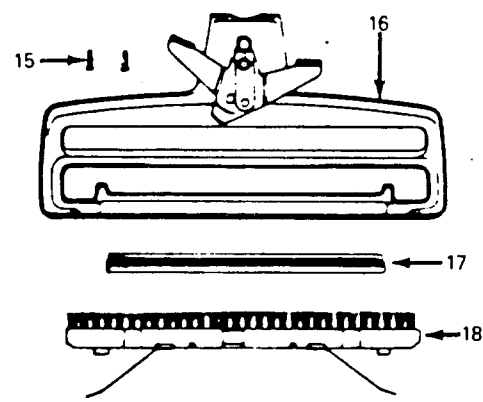

Cleaning Tools

Ref. No.	Part No.	Description
1	43414101	+ Rug & Floor Nozzle Comp.
2	42246002	+ Bottom Plate - Edge Cleaning
3	12955	* Screw
4	15963FW	+ Spring
5	13258 16184	+ Brush Back Brush Back Assm. - 2120-01, S3013, S3013-001
6	13259PH	+ Litter Picker
7	13272	+ Shaft
8	13157AG	+ Roller
9	161413	+* Retainer
10	13156T 13156LL 43463012	+ Nozzle Connecting Tube + Nozzle Connecting Tube + Nozzle Connector Tube - JM - 2120- 01, S3013-001
11	13267	+* Gasket
12	38615031 38615156	+ Nozzle - Edge Cleaning Nozzle - JM - 2120-01. S3013-001
13	13261AY	* Rib Shoe
15	808537	+* Screw
16	604477	+ Bottom Plate Assm.
17	714232	+ Litter Picker
18	714256	+ Brush Back Assm.
19	815368	+* Pin
20	815357LL	+ Roller
21	0M114169	Carpet & Floor Nozzle
22	907735	+ Screw
23	714249	+ Shoe
24	612929	+ Tube Retainer - Plastic
25	162331	+ Rivet
26	650110A	+ Connector Tube
27	43414057	Furniture Nozzle
28	38617017	Crevice Tool
29	34462	+ Sprayer Comp.
30	13077JM 43414073	+ Bare Floor Brush Floor Brush Assm.
31	13155	+ Bare Floor Brush (Use w/ 3077JM)
32	13253AG	+ Floor Brush Face
33	13276 33712007	Swivel Bushing - Floor Brush (Use w/13154JM) Split Ring (Use w/38644040)

Canister & Portable Cleaners

Ref. No.	Part No.	Description
34	13154JM 38644040	+ Floor Brush Swivel & Collar Swivel Connector (Use w/48473025)
35	161851JM 43414064	+ Dusting Brush Dusting Brush (One Piece)
36	13149JM	Nozzle Connector Tube (Use w/ 161851JM)
37	13150LL	+ Nozzle (Use w/ 61851 JM)
38	13263BZ	+ Brush (Use w/ 61851 JM)
39	161852JM 43414016	+ Furniture Brush Comp. Furniture Brush - AG
40	13149JM	Nozzle Connector Tube (Use w/ 161852JM)
41	161852JM	+ Furniture Brush Comp.
42	13254BZ	+ Furniture Brush Back (Use w/ 161852JM)
43	43458001	Ext. Wand
44	43453027	Ext. Wand - S3033-030
45	12589	Tube Guide
46	12845JM	Gasket - Outer
47	12844JM	+ Gasket - Inner
48	12598	+ Ext. Tube - Inner
49	12597	Ext. Tube - Outer
50	36152018	Tube Latch - Outer
51	12846AG	Tube Latch - Inner
52	12763AW	* Rivet
53	12772	+* Rivet
54	12783	+* Rivet
55	12600	* Rivet
56	12824	+* Reinforcement Plate
57	21312704	* Washer
58	34986LL	+ Ext. Tube - Use 43458001
59	48468	+ Ext. Tube - Inner
60	48458	+ Ext. Tube Assm. - Outer
61	48460	+ Guide
62	48460	+* Rivet
63	35015	+ Lock Spring
64	48467	+ Lock Pin
65	35104	+ Tube Lock
66	23016	+ Lock Housing