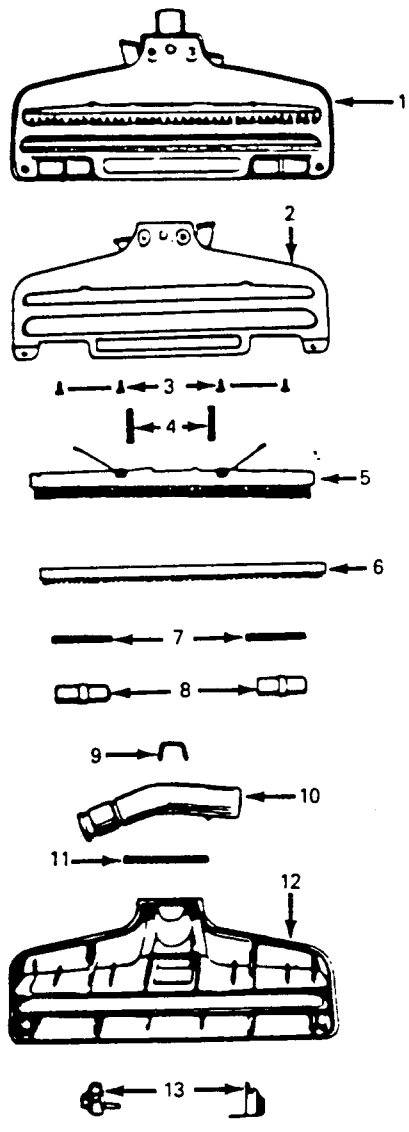

Cleaning Tools

Ref. No.	Part No.	Description
1	43414101	+ Rug & Floor Nozzle Comp.
2	42246002	+ Bottom Plate - Edge Cleaning
3	12955	* Screw
4	15963FW	+ Spring
5	13258 16184	+ Brush Back Brush Back Assm. - 2120-01, S3013, S3013-001
6	13259PH	+ Litter Picker
7	13272	+ Shaft
8	13157AG	+ Roller
9	161413	+* Retainer
10	13156T 13156LL 43463012	+ Nozzle Connecting Tube + Nozzle Connecting Tube + Nozzle Connector Tube - JM - 2120- 01, S3013-001
11	13267	+* Gasket
12	38615031 38615156	+ Nozzle - Edge Cleaning Nozzle - JM - 2120-01. S3013-001
13	13261AY	* Rib Shoe
15	808537	+* Screw
16	604477	+ Bottom Plate Assm.
17	714232	+ Litter Picker
18	714256	+ Brush Back Assm.
19	815368	+* Pin
20	815357LL	+ Roller
21	0M114169	Carpet & Floor Nozzle
22	907735	+ Screw
23	714249	+ Shoe
24	612929	+ Tube Retainer - Plastic
25	162331	+ Rivet
26	650110A	+ Connector Tube
27	43414057	Furniture Nozzle
28	38617017	Crevice Tool
29	34462	+ Sprayer Comp.
30	13077JM 43414073	+ Bare Floor Brush Floor Brush Assm.
31	13155	+ Bare Floor Brush (Use w/ 3077JM)
32	13253AG	+ Floor Brush Face
33	13276 33712007	Swivel Bushing - Floor Brush (Use w/13154JM) Split Ring (Use w/38644040)

Canister & Portable Cleaners

Ref. No.	Part No.	Description
34	13154JM 38644040	+ Floor Brush Swivel & Collar Swivel Connector (Use w/48473025)
35	161851JM 43414064	+ Dusting Brush Dusting Brush (One Piece)
36	13149JM	Nozzle Connector Tube (Use w/ 161851JM)
37	13150LL	+ Nozzle (Use w/ 61851 JM)
38	13263BZ	+ Brush (Use w/ 61851 JM)
39	161852JM 43414016	+ Furniture Brush Comp. Furniture Brush - AG
40	13149JM	Nozzle Connector Tube (Use w/ 161852JM)
41	161852JM	+ Furniture Brush Comp.
42	13254BZ	+ Furniture Brush Back (Use w/ 161852JM)
43	43458001	Ext. Wand
44	43453027	Ext. Wand - S3033-030
45	12589	Tube Guide
46	12845JM	Gasket - Outer
47	12844JM	+ Gasket - Inner
48	12598	+ Ext. Tube - Inner
49	12597	Ext. Tube - Outer
50	36152018	Tube Latch - Outer
51	12846AG	Tube Latch - Inner
52	12763AW	* Rivet
53	12772	+* Rivet
54	12783	+* Rivet
55	12600	* Rivet
56	12824	+* Reinforcement Plate
57	21312704	* Washer
58	34986LL	+ Ext. Tube - Use 43458001
59	48468	+ Ext. Tube - Inner
60	48458	+ Ext. Tube Assm. - Outer
61	48460	+ Guide
62	48460	+* Rivet
63	35015	+ Lock Spring
64	48467	+ Lock Pin
65	35104	+ Tube Lock
66	23016	+ Lock Housing