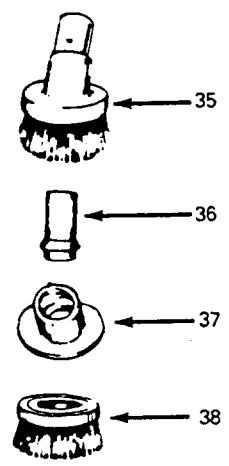

Cleaning Tools

Ref. No.	Part No.	Description
1	43414101	+ Rug & Floor Nozzle Comp.
2	42246002	+ Bottom Plate - Edge Cleaning
3	12955	* Screw
4	15963FW	+ Spring
5	13258 16184	+ Brush Back Brush Back Assm. - 2120-01, S3013, S3013-001
6	13259PH	+ Litter Picker
7	13272	+ Shaft
8	13157AG	+ Roller
9	161413	+* Retainer
10	13156T 13156LL 43463012	+ Nozzle Connecting Tube + Nozzle Connecting Tube + Nozzle Connector Tube - JM - 2120- 01, S3013-001
11	13267	+* Gasket
12	38615031 38615156	+ Nozzle - Edge Cleaning Nozzle - JM - 2120-01. S3013-001
13	13261AY	* Rib Shoe
15	808537	+* Screw
16	604477	+ Bottom Plate Assm.
17	714232	+ Litter Picker
18	714256	+ Brush Back Assm.
19	815368	+* Pin
20	815357LL	+ Roller
21	0M114169	Carpet & Floor Nozzle
22	907735	+ Screw
23	714249	+ Shoe
24	612929	+ Tube Retainer - Plastic
25	162331	+ Rivet
26	650110A	+ Connector Tube
27	43414057	Furniture Nozzle
28	38617017	Crevice Tool
29	34462	+ Sprayer Comp.
30	13077JM 43414073	+ Bare Floor Brush Floor Brush Assm.
31	13155	+ Bare Floor Brush (Use w/ 3077JM)
32	13253AG	+ Floor Brush Face
33	13276 33712007	Swivel Bushing - Floor Brush (Use w/13154JM) Split Ring (Use w/38644040)

Canister & Portable Cleaners

Ref. No.	Part No.	Description
34	13154JM 38644040	+ Floor Brush Swivel & Collar Swivel Connector (Use w/48473025)
35	161851JM 43414064	+ Dusting Brush Dusting Brush (One Piece)
36	13149JM	Nozzle Connector Tube (Use w/ 161851JM)
37	13150LL	+ Nozzle (Use w/ 61851 JM)
38	13263BZ	+ Brush (Use w/ 61851 JM)
39	161852JM 43414016	+ Furniture Brush Comp. Furniture Brush - AG
40	13149JM	Nozzle Connector Tube (Use w/ 161852JM)
41	161852JM	+ Furniture Brush Comp.
42	13254BZ	+ Furniture Brush Back (Use w/ 161852JM)
43	43458001	Ext. Wand
44	43453027	Ext. Wand - S3033-030
45	12589	Tube Guide
46	12845JM	Gasket - Outer
47	12844JM	+ Gasket - Inner
48	12598	+ Ext. Tube - Inner
49	12597	Ext. Tube - Outer
50	36152018	Tube Latch - Outer
51	12846AG	Tube Latch - Inner
52	12763AW	* Rivet
53	12772	+* Rivet
54	12783	+* Rivet
55	12600	* Rivet
56	12824	+* Reinforcement Plate
57	21312704	* Washer
58	34986LL	+ Ext. Tube - Use 43458001
59	48468	+ Ext. Tube - Inner
60	48458	+ Ext. Tube Assm. - Outer
61	48460	+ Guide
62	48460	+* Rivet
63	35015	+ Lock Spring
64	48467	+ Lock Pin
65	35104	+ Tube Lock
66	23016	+ Lock Housing