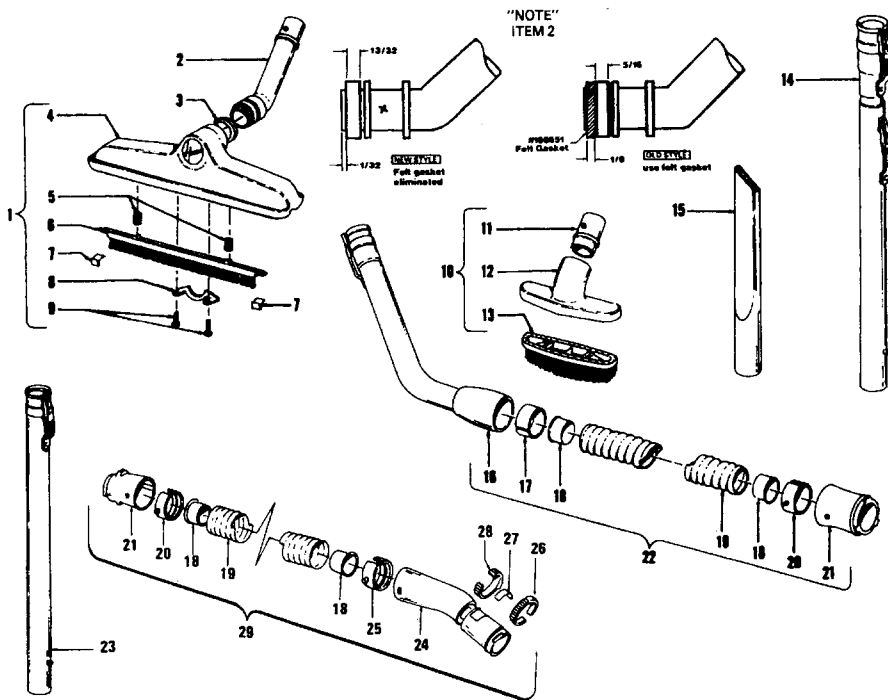

Cleaning Tools

Models S3005, S3005-001, S3005-020, S3005-030,
S3021, S3023, S3033-030, S3159, S3167

Ref. No.	Part No.	Description	Ref. No.	Part No.	Description
1	0M114169	Rug & Floor Nozzle Comp.	19	43434213	Hose Complete - S3005, S3005-001, S3005-020, S3005-030, S3159, S3167
2	166653DM	Nozzle Tube - S3005, S3005-020	20	12615BZ	Hose Connector Collar - S3005, S3005-001, S3005-020, S3005-030, S3159, S3167
	166652JM	Nozzle Tube (See Note)	21	32855003	Hose Connector - S3005, S3005-001, S3005-020, S3005-030, S3159, S3167
3	166651	Felt Gasket	22	43434191	Hose Assem. Comp. - S3005, S3005-001, S3005-020, S3159, S3167
4	43414089	Nozzle & Lock Assm.	23	43453027	Extension Tube - S3005-030
5	166649FW	Spring (2)	24	43466044	Hose Connector Curved w/Rings - S3005-030
6	166656	Brush Back	25	36116006	Hose Connector Collar - S3005-030
7	166646	Brush Retainer Clip (2)	26	36153009	Latch Ring - S3005-030
8	166650AY	+ Connector Tube Clamp	27	51869006	Hose Connector Label - S3005-030
	166648AW	+* Screw (2)	28	38711006	Suction Control Ring - S3005-030
10	161852JM	+ Furniture Brush Comp.	29	43434191	Hose Assem. Comp. - S3005-030
	43414016	Furniture Brush - AG	ITEMS NOT ILLUSTRATED		
11	13149JM	Nozzle Connector Tube (Use w/ 161852JM)	43414073	Floor Brush - S3159	
12	43414016	Furniture Brush - AG	170110	+ Shag Vac Rake	
13	13254BZ	+ Brush Back Comp. (Use w/ 161852JM)			
14	43458001	Extension Tube Comp. (All except S3005-030)			
15	38617017	Crevice Tool			
16	43468018	+ Hose Tube Comp. - S3005, S3005-001, S3005-020, S3159, S3167			
17	12704BZ	Hose Grip Collar - S3005, S3005-001, S3005-020, S3159, S3167			
18	32156010	Hose Sleeve - S3005, S3005-001, S3005-020, S3005-030, S3159, S3167