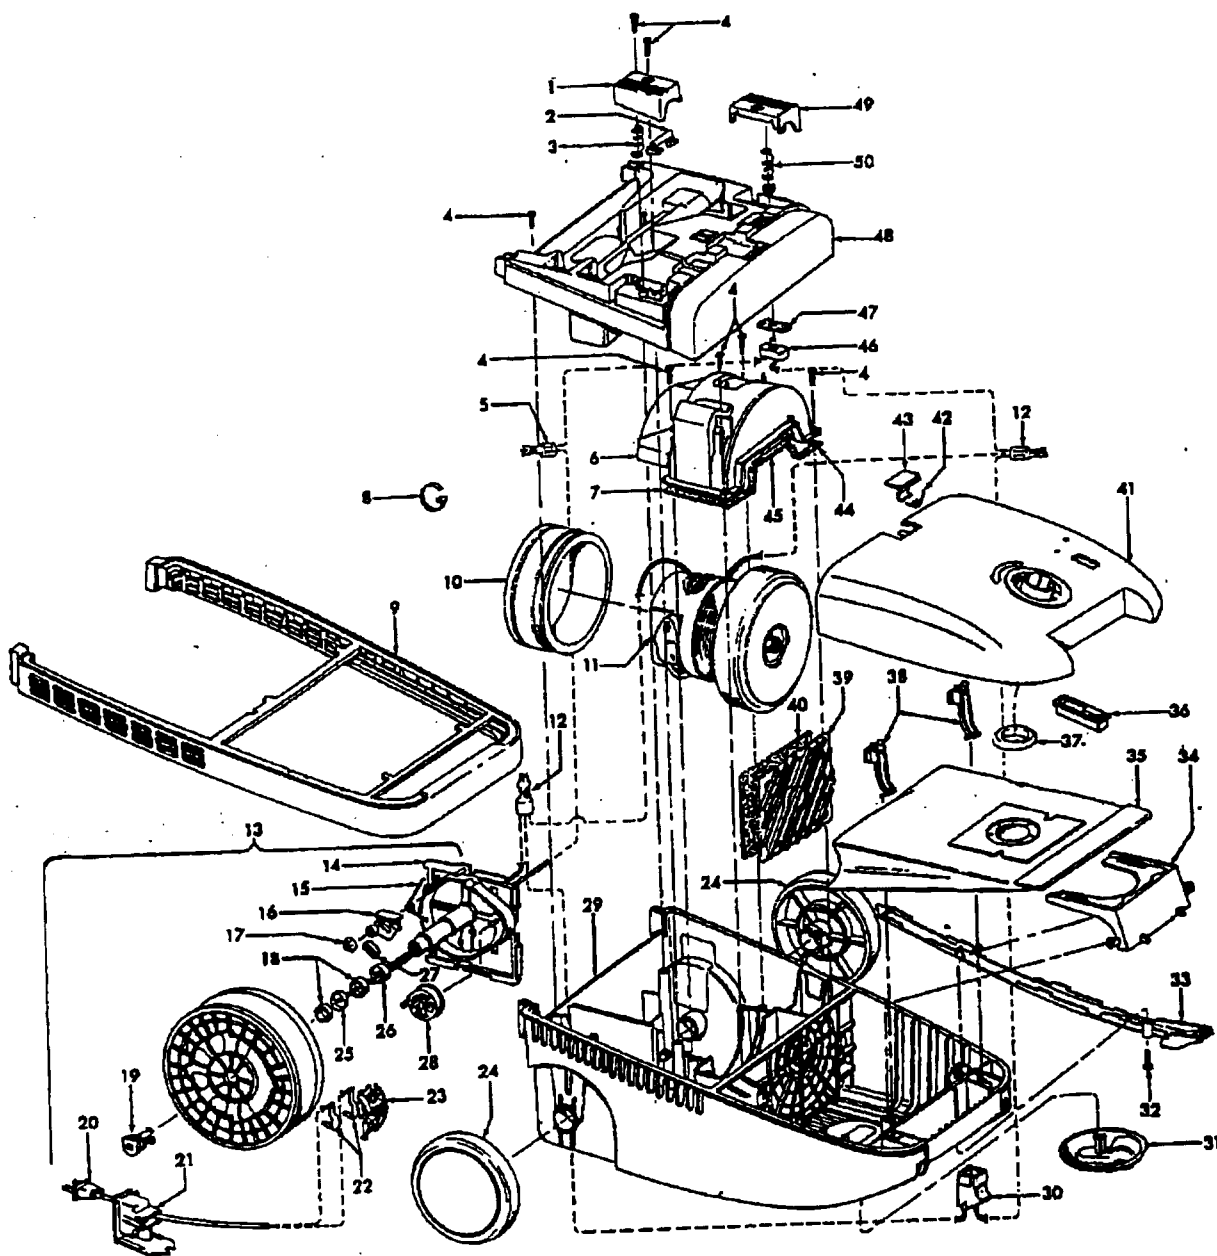

Futura
TurboPOWER 5000
PowerMax

Models S3567, S3569, S3573
Model S3577
Model S3530, S3580-050

**Futura
TurboPOWER 5000
PowerMax**

**Models S3567, S3569, S3573
Model S3577
Model S3530, S3580-050**

Ref. No.	Part No.	Description
1	38422155	Cord Reel Pedal - AG
2	38458034	Cord Reel Brake Arm - AG
3	38314024	Spring - FW (2)
4	21447217	* Screw (7)
5	12227	Insulated Terminal
	27618508	* Wire Connector
6	41312040	Motor Retainer - AAP (Incl. It. 7,44,45)
7	34633003	+ Retainer Seal - RH
8	27479307	* Lead Wire Tie
9	36235069	Furniture Guard - AG
10	36322031	Motor Mount
11	43576186	Motor Assem.
	43576184	Motor Assem. - S3530, S3580-050, S3577(P. 266)
12	18972	Insulated Terminal (2)
13	41911014	Cord Reel Assem.
14	N/A	Cord Reel Support - BZ
15	N/A	Torsion Spring - FW
16	N/A	Brake Lever Assem. - AAP
17	N/A	Push Nut
18	N/A	Spacer - BZ (2)
19	N/A	Retainer - AG
20	46383288	Attachment Cord Assem. - AG
21	36218018	Ferrule - AG
22	N/A	Contact Spring (2)
23	N/A	Brush Holder - BZ
24	38522065	Wheel - AG
25	N/A	Slip Ring Assem. - White
26	N/A	Slip Ring Assem. - Black
27	N/A	Brake Pad
28	N/A	Spool & Spring Assem.
29	42215084	Main Body Assem. ABU (Incl. It. 9,30,33)
	42215088	Main Body Assem. - AG - S3577 (Incl. Items 9, 30, 33)
30	46326082	Receptacle Assem. - AG
31	41432040	Wheel Carrier Assem. - AG
32	21447223	+* Screw-Self Tapping
33	36218021	Cord Channel Cover - AAP
	36218020	Cord Channel Cover - AG - S3577
34	36424010	Bag Collar Support - AG
35	4010064S	Throw Away Bag Assem. - 3 Pk.
36	51151010	Bag Indicator
37	36424012	Bag Collar Seal - AG
38	36151027	Bag Lid Hinge - AG (2)
39	37944005	Filter Retainer - AG
40	38765009	Secondary Filter
41	Note: All Bag Lid Assembly's include Items 36, 37, 42, 43	
	42217152	+ Bag Lid Assem. - ABC - S3567,
	42217166	Bag Lid Assem. - ABC - S3567 (Allergen Filtration Graphics)
	42212135	Bag Lid Assem. - AG - Common - S3569
	42217167	Bag Lid Assem. AAY - S3569 (Allergen Filtration Graphics)
	42217153	Bag Lid Assem. - ABM - S3573
	42217135	Bag Lid Assem. - S3577

Ref. No.	Part No.	Description
	42217171	Bag Lid Assem. - AG - S3577 (Allergen Filtration Graphics)
	42217174	Bag Lid Assem. - ABY - S3530
	42217190	Bag Lid Assem. - AG - S3580-050
42	38351009	Torsion Spring - FW
43	36153040	Bag Lid Latch - AG
44	34633002	Retainer Seal - LH
45	34123040	* Retainer Seal - Center
46	28218048	Switch
47	34135014	Switch Mounting Plate - AAP
48	Note: All Motor Cover Assembly's include items 1, 2, 3	
	0M100194	Motor Cover Assem. - ABC - S3567
	0M100193	Motor Cover Assem. - AAY - S3569
	0M100195	Motor Cover Assem. - ABM - S3573
	0M100006	Motor Cover Assem. - AG - S3577, S3580-050
	0M100240	Motor Cover Assem. - ABY - S3530
49	38422184	Switch Pedal - AG - w/o Post
50	38314026	Spring - FW
	56513340	+ Owner Manual - S3567, S3569, (S3577 before 07/23/99)
	56513345	Owner Manual - S3530, S3580-050
	56513355	Owner Manual - S3577 (after 07/23/99)
	58175099	+ Carton
	58175116	+ Carton - S3577
	58175123	Carton - S3530
	58646153	Carton - S3580-050
	58211011	Bottom Support - Front
	58211012	+ Bottom Support - Rear
	58216013	+ Top Support
CLEANING TOOLS- (P-240)		
	38617017	Crevice Tool - AG
	43414057	Furniture Nozzle - AG
	43414064	Dusting Brush - AG
	43414073	Floor Brush - AG
	43453052	Ext. Tube - AX - 20
	43453098	Ext. Tube - AX - w/ storage clip
	43453023	Ext. Tube - S3530, S3580-050
	49129008	Powered Hand Tool - S3580-050
	43433107	Hose - 2W - AG - S3567, S3569, S3573, S3577 See Note Below -(P. 251)
	43433113	Hose - 2W - AG - S3530, (S3577 after 07/23/99) S3580-050 (P. 311)
	48438256	Powered Nozzle - ABE (P-253)
	48438259	Powered Nozzle - AG - S3577, S3580-050 (P 253)
	48438079	Powered Nozzle - ABY -S3530 (P 253)

Note: Model S3577 was produced with 3 hoses, the original was Dark Charcoal Gray, the second hose was black and current production uses the gas pump style hose.