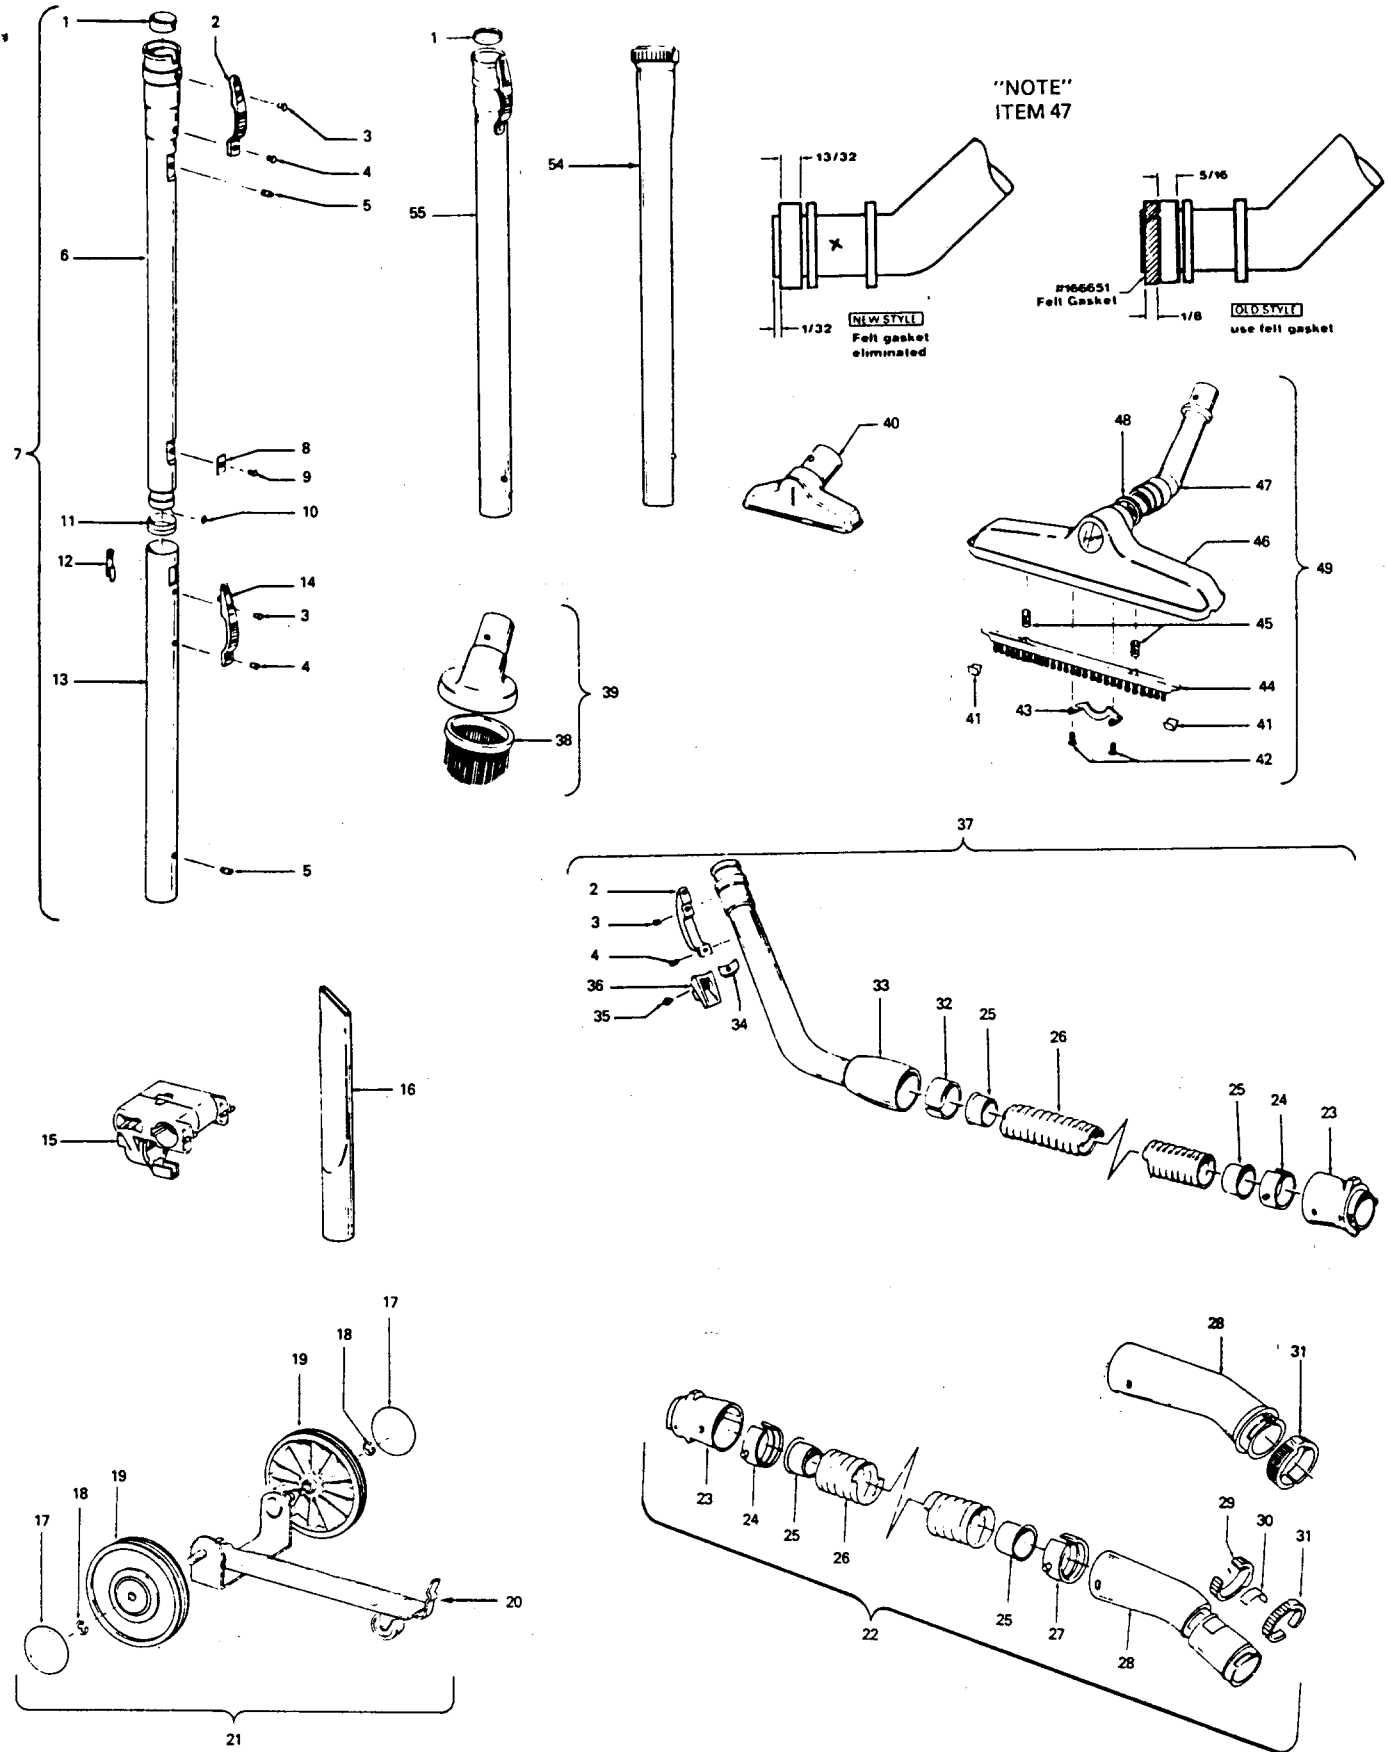

Cleaning Tools & Hose

Models 404, 409, S1015, S1015-030, S1015-031, S1015-032,
S1015-033, S1015-075, S1029, S1029-075, S1049, S1049-022,
S1055, S1075, S1077, S1077-033, S1079

Cleaning Tools

Models 404, 409, S1015, S1015-030, S1015-031, S1015-032 S1015-033, S1015-075, S1029, S1029-075, S1049, S1049-022, S1055, S1075, S1077, S1077-033, S1079

Ref. No.	Part No.	Description	Ref. No.	Part No.	Description
1	12845JM	Gasket - 404, 409, S1015	28	43466044	Hose Grip Assm. AAP - S/C
2	12846AG	Tube Latch - 404, 409, S1015	29	38711006	Suction Control Ring - S1015-030, 031, 032, 033, 075, S1029, S1029075, S1049, S1049-022, S1055, S1079
3	12772	+* Rivet (3) - 404, 409, S1015	30	51869006	Hose Connector Label - S1015-030, 031, 032, 033, 075, S1029, S1029075, S1049, S1049-022, S1055, S1079
4	12783	+* Rivet (3) - 404, 409, S1015	31	36153009	Latch Ring - S1015-030, 031, 032, 033, 075; S1029, S1029-075, S1049, S1049-022, S1055, S1075, S1077, S1079
	12763AW	* Rivet (2) - 404, 409, S1015	32	12704BZ	Hose Grip Collar - 404, 409, S1015
6	12598	+ Ext. Tube Assm. - Inner - 404, 409, S1015	33	43466044	Hose Grip Assm. AAP - S/C
7	43458001	Ext. Tube Assm. Comp. - 404, 409, S1015	34	13257BZ	Suction Regulator Support - 404, 409, S1015
8	12824	+* Reinforcement Plate - 404, 409, S1015	35	13275	+* Machine Screw - 404, 409, S1015
9	12600	* Rivet - 404, 409, S1015	36	13142AG	Suction Regulator - 404, 409, S1015
10	21312704	* Washer - 404, 409, S1015	37	N/A	Use item 22
11	12844JM	+ Gasket - Inner - 404, 409, S1015	38	13263BZ	+ Brush (Use w/ 61851 JM)
12	12589	Ext. Tube Guide - 404, 409, S1015	39	43414064	Dusting Brush (One Piece)
13	12597	Ext. Tube Assm. - Outer 404, 409, S1015	40	43414057	Furniture Nozzle Assm.
14	36152018	Tube Latch - Outer - 404, 409, S1015		38614024	Furniture Nozzle - S1077, S1077-033
15	36433042	+ Tool Storage Rack - S1015-032, S1029, S1029-075, S1077, S1077-033, S1079	41	166646	Brush Retainer Clip
16	38617017	Crevice Tool	42	166648AW	+* Screw - Self Tapping (2)
17	169242	Wheel Cover - S1029, S1029-075, S1077	43	166650AY	+ Nozzle Tube Clamp
18	160017	* Retaining Ring - S1029, S1029-075, S1077	44	166656	Brush Back Assm.
19	43247006	Wheel (Incl. Tire) - S1029, S1029-075 S1077	45	166649FW	Spring (2)
20	43248005	+ Dolly Bracket (incl. Caster Wheel) S1029, S1029-075	46	166763DM	+ Nozzle & Lock Assm. - 404, 409
21	43248010	+ Dolly Comp. - S1029, S1029-075		43414089	Nozzle & Lock Assm.
	43248011	+ Dolly Comp. -S1077	47	166652JM	Nozzle Tube Comp. (See Note)
22	43434223	Hose Assem. Comp.	48	166651	Gasket (Felt)
23	12593JM	Hose Connector	49	0M114169	Rug & Floor Nozzle Assm.
	38656007	Hose Connector - S1075, S1077	54	3863801P	Extension Tube -Poly - AG
24	12615BZ	Hose Connector Collar	55	43453027	Extension Tube
	38671011	Hose Connector Collar - S1075, S1077	ITEMS NOT ILLUSTRATED		
25	32156010	Hose Sleeve (2)	58544004	+ Cleaning Tool Bag	
26	43434213	Hose Complete	170110	+ Shag Rake	
	38671001	Hose Less Ends - Blow Molded - S1075, S1077	161852JM	+ Furniture Brush	
27	36116006	Hose Connector Collar - S1015-030, 031, 032, 033, 075, S1029, S1029-075, S1049, S1049-022, S1055, S1079	633217A	+ Rug & Floor Nozzle Assm. - 404	
	36171025	Hose Connector - Collar - S 1 075, S1077	43414016	furniture Brush - AG