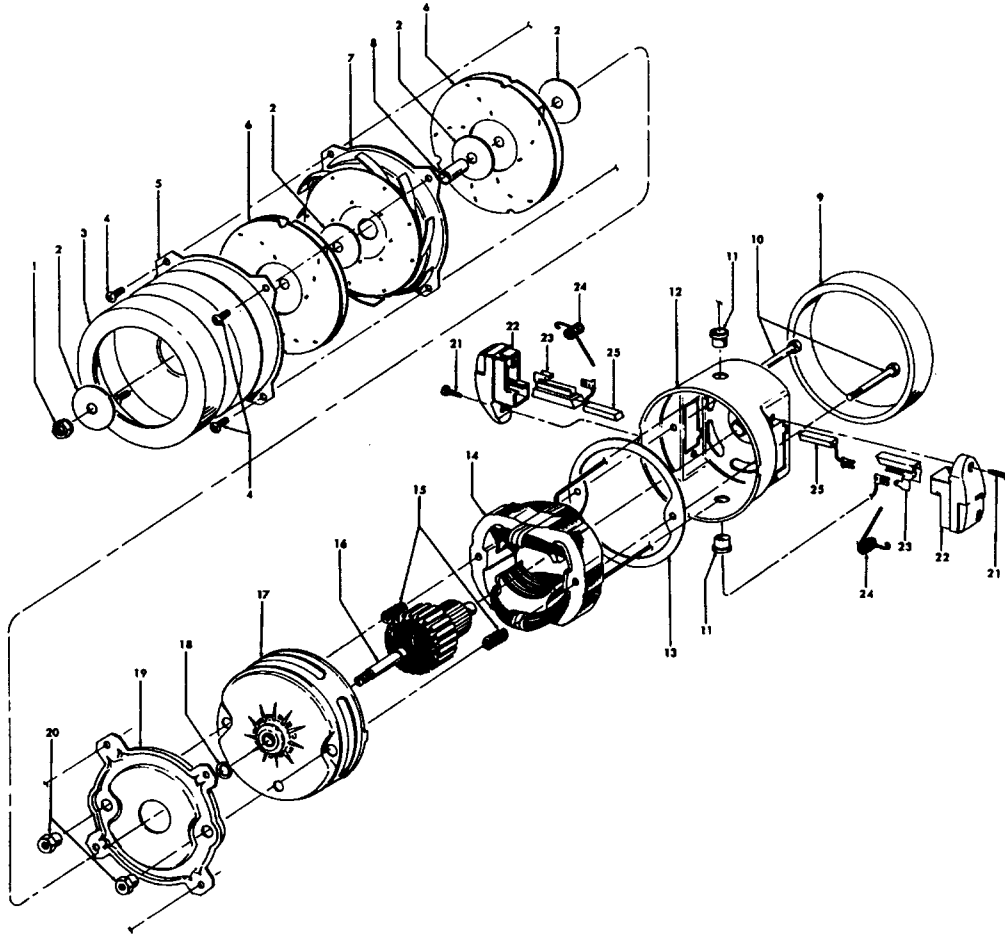

Ref. No.	Part No.	Description
1	33426001	Nut
2	21312701	* Washer (4)
3	31328002	+ Motor Mount
4	21434224	+* Screw - Self Tapping (4)
5	37191016	Outerstage Housing
6	43566017	Fan Assem. (2)
7	43551005	Interstage Assem.
8	31742010	Fan Spacer
9	31178007	Motor Gasket
10	33421004	+ Field Lamination Bolt (2)
11	27452109	Snap Bushing (2)
	169702BZ	+ Bushing - S1049-022, S1049-060, S1075-060, S1077-033, S1077-060, S1079-060, S1127
12	42937003	Motor Housing Assem. - Upper
13	31193011	+ Air Baffle Not Applicable - S1049-060, S1075-