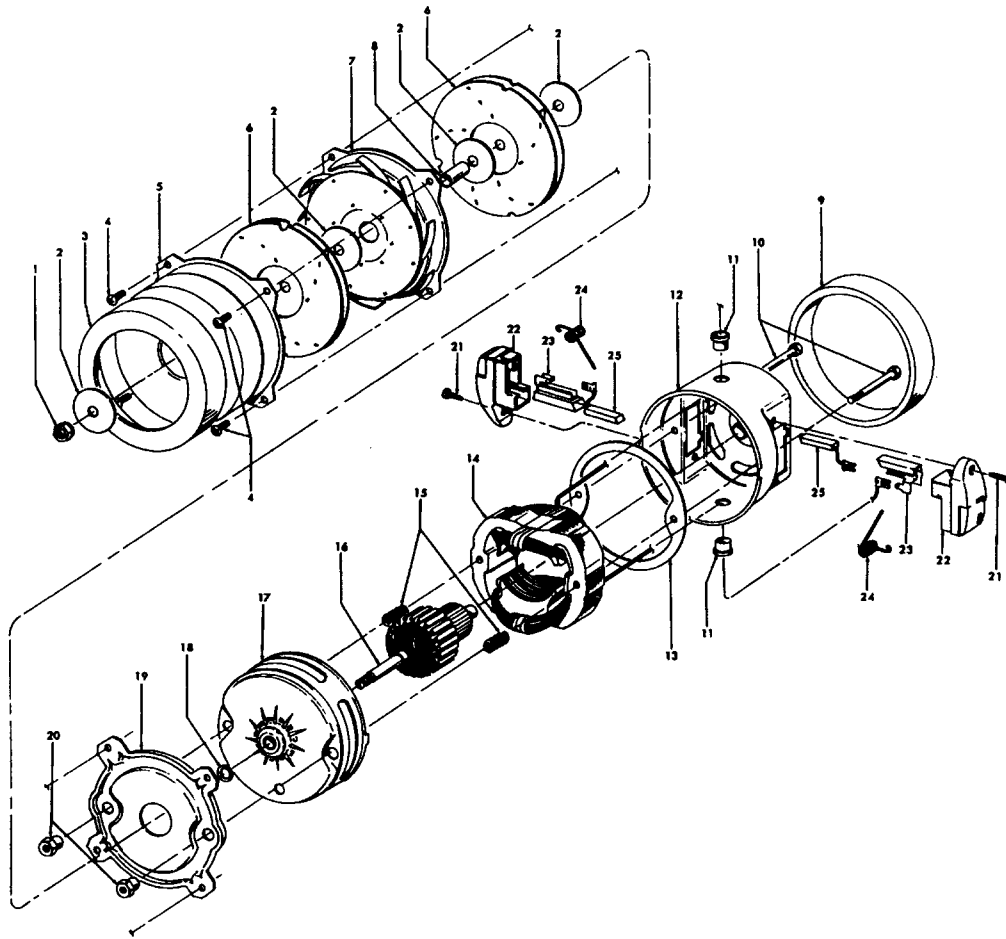

**Portapower**

**Models S1077-033, S1077-060, S1127**

Ref. No.	Part No.	Description
1	4010038N	Disposable Bag (5 - Pk)
2	46550AG	Disposable Bag Retainer
3	38663010	Disp. Bag Support Tube
4	37223067	Housing Assm. - RH - JM
	37223211	Housing Assm. - RH - AAP - S1127
5	42227015	Bag Door Assm. Comp. - MS
6	162062AY	Hinge Pin (2)
7	23737202	Caster Wheel Assm.
8	162083JM	Secondary Filter
9	33712005	Pressure Pad
10	37922002	Terminal Shield
11	27666702	Terminal (Lead Wire)
12	28177006	Switch
13	38421012	Switch Button - AG
14	38768021	Diffuser Door - MS
15	36215030	Cord Protector - S1127
16	46363271	Attach. Cord - AAP
17	12227	Insulated Terminal
18	46216002	Lead Wire - Black
19	43177069	Motor Assm. Comp.
20	37223064	Housing Assm. - LH - JM
	37223084	Housing Assm. - LH - AAP - S1127

Ref. No.	Part No.	Description
21	21447043	* Screw - Self Tapping (2)
22	21479573	Screw - Self Tapping (4)
23	38522050	Tire - MS (2)
24	32811012	+ Wheel - Outside - AG (2)
25	21447201	+* Screw - Self Tapping - AY (2)
26	43248040	Frame & Inner Wheel Assm.
27	43662023	Bag Assm. Comp. - Cloth (Reusable) - S1127

Ref. No.	Part No.	Description
1	33426001	Nut
2	21312701	* Washer (4)
3	31328002	+ Motor Mount
4	21434224	+* Screw - Self Tapping (4)
5	37191016	Outerstage Housing
6	43566017	Fan Assem. (2)
7	43551005	Interstage Assem.
8	31742010	Fan Spacer
9	31178007	Motor Gasket
10	33421004	+ Field Lamination Bolt (2)
11	27452109	Snap Bushing (2)
	169702BZ	+ Bushing - S1049-022, S1049-060, S1075-060, S1077-033, S1077-060, S1079-060, S1127
12	42937003	Motor Housing Assem. - Upper
13	31193011	+ Air Baffle Not Applicable - S1049-060, S1075-