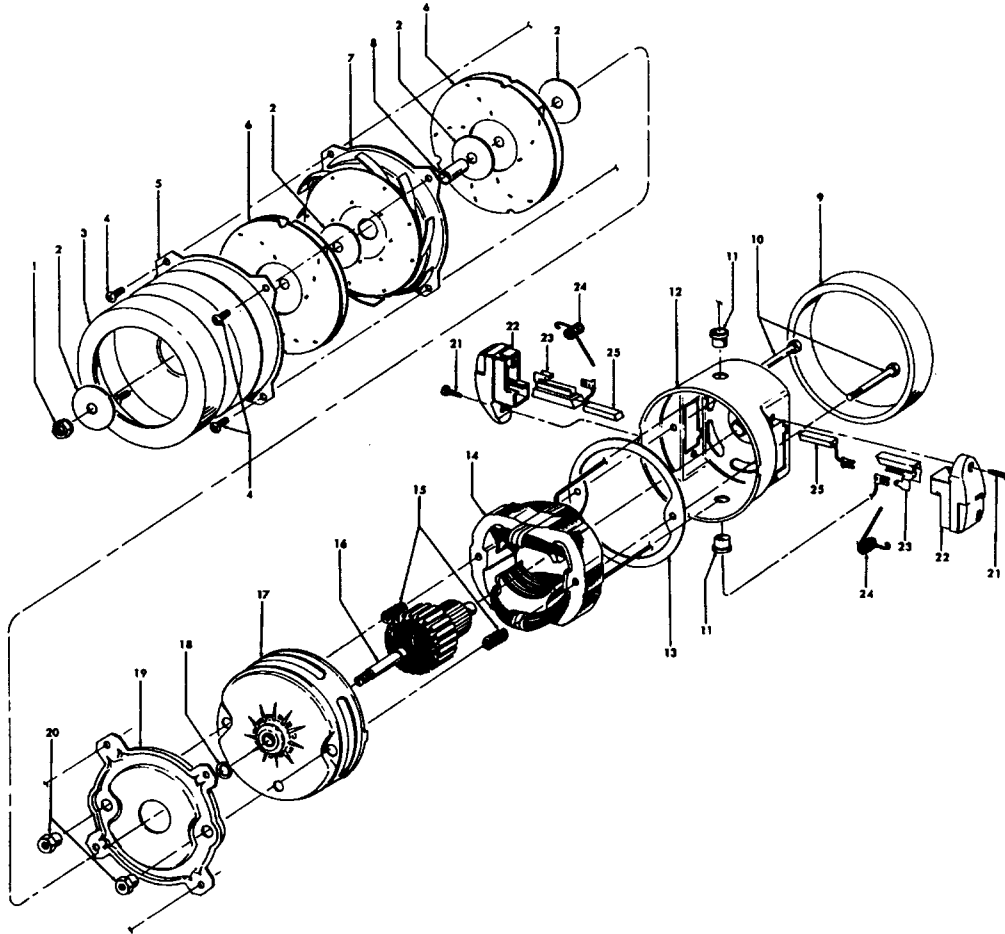

Ref. No.	Part No.	Description
1	33426001	Nut
2	21312701	* Washer (4)
3	31328002	+ Motor Mount
4	21434224	+* Screw - Self Tapping (4)
5	37191016	Outerstage Housing
6	43566017	Fan Assem. (2)
7	43551005	Interstage Assem.
8	31742010	Fan Spacer
9	31178007	Motor Gasket
10	33421004	+ Field Lamination Bolt (2)
11	27452109	Snap Bushing (2)
	169702BZ	+ Bushing - S1049-022, S1049-060, S1075-060, S1077-033, S1077-060, S1079-060, S1127
12	42937003	Motor Housing Assem. - Upper
13	31193011	+ Air Baffle Not Applicable - S1049-060, S1075-