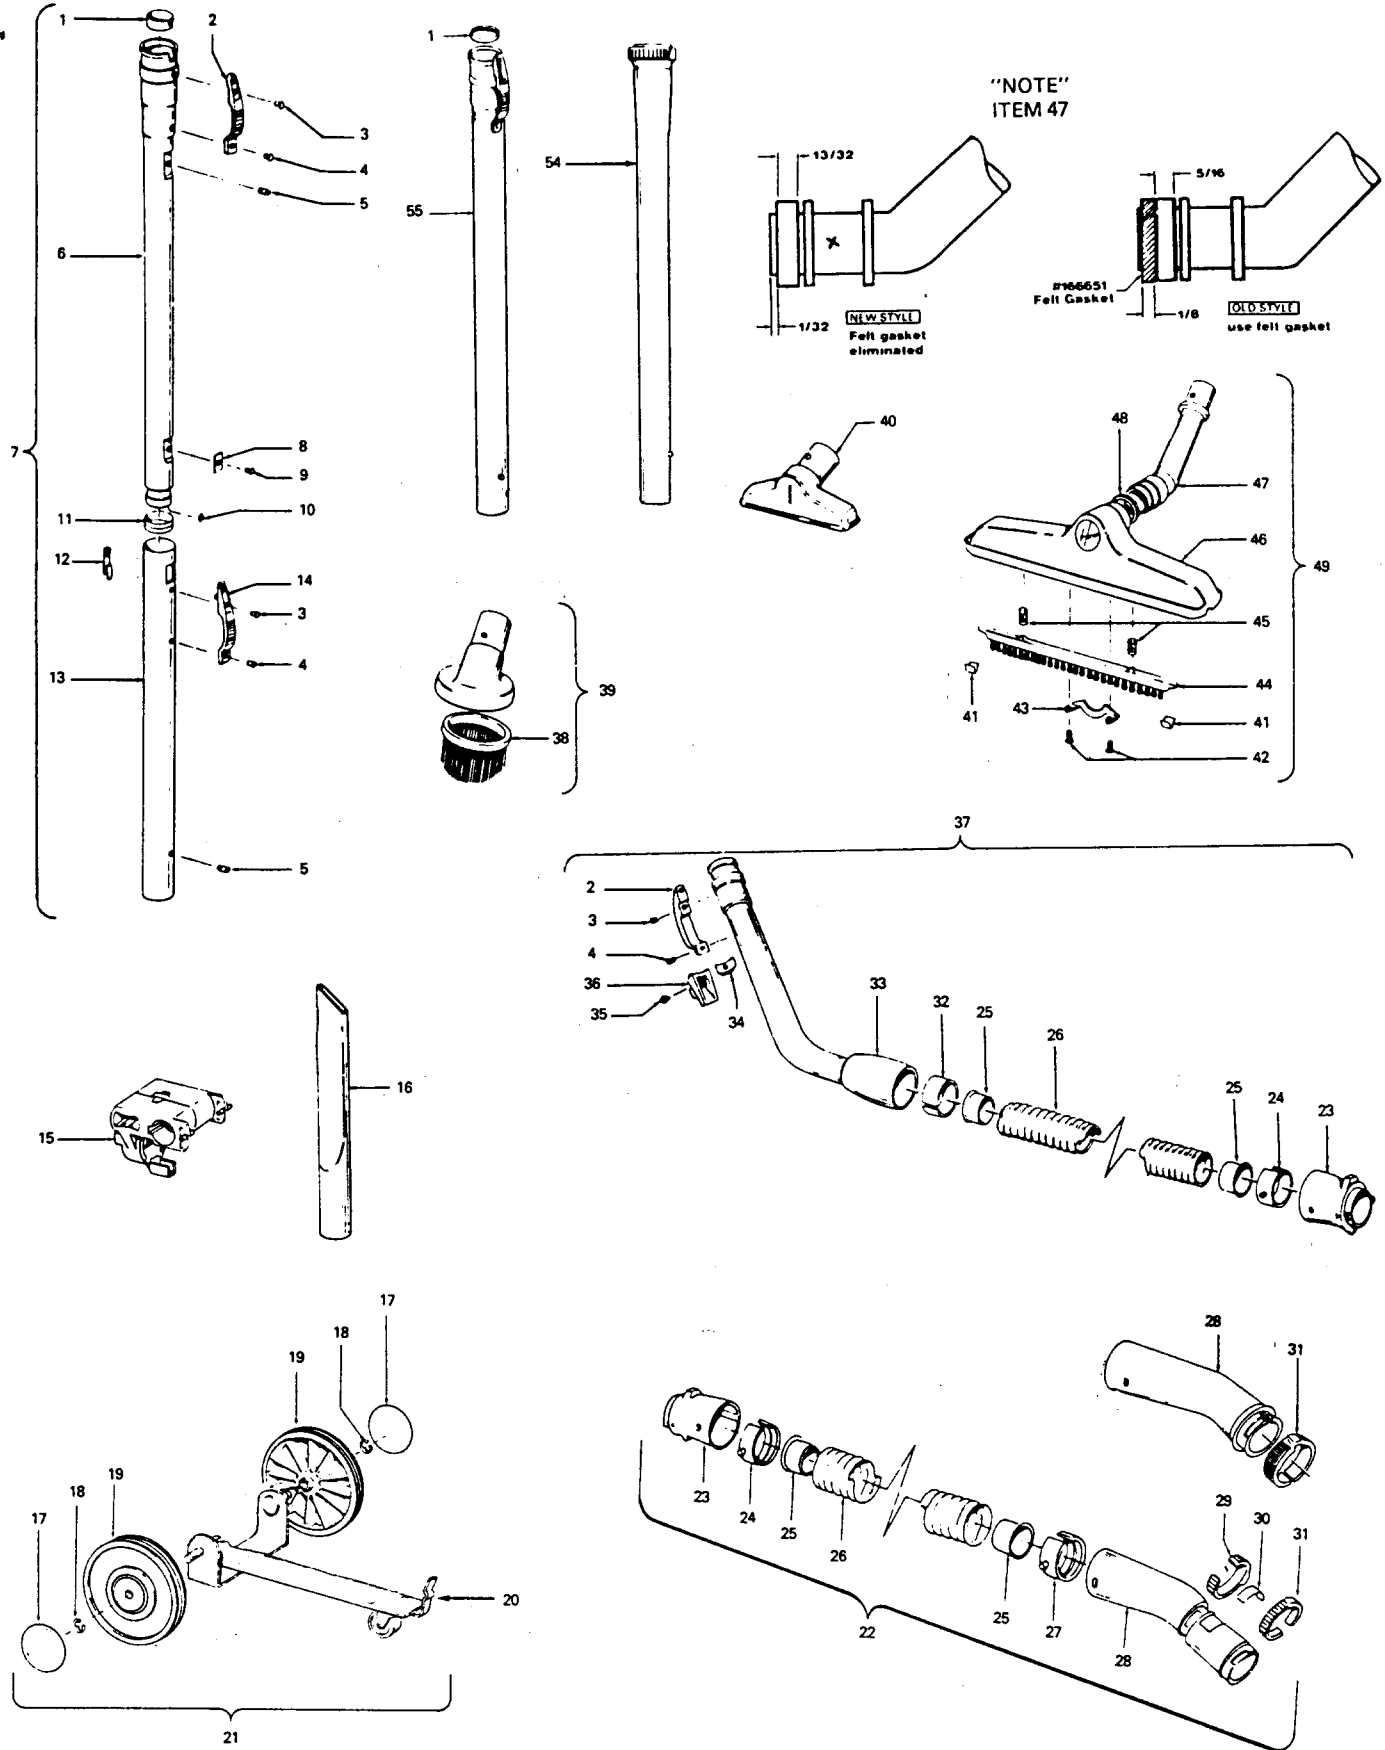

Cleaning Tools & Hose

Models 404, 409, S1015, S1015-030, S1015-031, S1015-032, S1015-033, S1015-075, S1029, S1029-075, S1049, S1049-022, S1055, S1075, S1077, S1077-033, S1079

Cleaning Tools

Models 404, 409, S1015, S1015-030, S1015-031, S1015-032 S1015-033, S1015-075, S1029, S1029-075, S1049, S1049-022, S1055, S1075, S1077, S1077-033, S1079

Ref. No.	Part No.	Description	Ref. No.	Part No.	Description
1	12845JM	Gasket - 404, 409, S1015	28	43466044	Hose Grip Assm. AAP - S/C
2	12846AG	Tube Latch - 404, 409, S1015	29	38711006	Suction Control Ring - S1015-030, 031, 032, 033, 075, S1029, S1029075, S1049, S1049-022, S1055, S1079
3	12772	+* Rivet (3) - 404, 409, S1015	30	51869006	Hose Connector Label - S1015-030, 031, 032, 033, 075, S1029, S1029075, S1049, S1049-022, S1055, S1079
4	12783	+* Rivet (3) - 404, 409, S1015	31	36153009	Latch Ring - S1015-030, 031, 032, 033, 075; S1029, S1029-075, S1049, S1049-022, S1055, S1075, S1077, S1079
	12763AW	* Rivet (2) - 404, 409, S1015	32	12704BZ	Hose Grip Collar - 404, 409, S1015
6	12598	+ Ext. Tube Assm. - Inner - 404, 409, S1015	33	43466044	Hose Grip Assm. AAP - S/C
7	43458001	Ext. Tube Assm. Comp. - 404, 409, S1015	34	13257BZ	Suction Regulator Support - 404, 409, S1015
8	12824	+* Reinforcement Plate - 404, 409, S1015	35	13275	+* Machine Screw - 404, 409, S1015
9	12600	* Rivet - 404, 409, S1015	36	13142AG	Suction Regulator - 404, 409, S1015
10	21312704	* Washer - 404, 409, S1015	37	N/A	Use item 22
11	12844JM	+ Gasket - Inner - 404, 409, S1015	38	13263BZ	+ Brush (Use w/ 61851 JM)
12	12589	Ext. Tube Guide - 404, 409, S1015	39	43414064	Dusting Brush (One Piece)
13	12597	Ext. Tube Assm. - Outer 404, 409, S1015	40	43414057	Furniture Nozzle Assm.
14	36152018	Tube Latch - Outer - 404, 409, S1015		38614024	Furniture Nozzle - S1077, S1077-033
15	36433042	+ Tool Storage Rack - S1015-032, S1029, S1029-075, S1077, S1077-033, S1079	41	166646	Brush Retainer Clip
16	38617017	Crevice Tool	42	166648AW	+* Screw - Self Tapping (2)
17	169242	Wheel Cover - S1029, S1029-075, S1077	43	166650AY	+ Nozzle Tube Clamp
18	160017	* Retaining Ring - S1029, S1029-075, S1077	44	166656	Brush Back Assm.
19	43247006	Wheel (Incl. Tire) - S1029, S1029-075 S1077	45	166649FW	Spring (2)
20	43248005	+ Dolly Bracket (incl. Caster Wheel) S1029, S1029-075	46	166763DM	+ Nozzle & Lock Assm. - 404, 409
21	43248010	+ Dolly Comp. - S1029, S1029-075		43414089	Nozzle & Lock Assm.
	43248011	+ Dolly Comp. - S1077	47	166652JM	Nozzle Tube Comp. (See Note)
22	43434223	Hose Assem. Comp.	48	166651	Gasket (Felt)
23	12593JM	Hose Connector	49	0M114169	Rug & Floor Nozzle Assm.
	38656007	Hose Connector - S1075, S1077	54	3863801P	Extension Tube - Poly - AG
24	12615BZ	Hose Connector Collar	55	43453027	Extension Tube
	38671011	Hose Connector Collar - S1075, S1077	ITEMS NOT ILLUSTRATED		
25	32156010	Hose Sleeve (2)	58544004	+ Cleaning Tool Bag	
26	43434213	Hose Complete	170110	+ Shag Rake	
	38671001	Hose Less Ends - Blow Molded - S1075, S1077	161852JM	+ Furniture Brush	
27	36116006	Hose Connector Collar - S1015-030, 031, 032, 033, 075, S1029, S1029-075, S1049, S1049-022, S1055, S1079	633217A	+ Rug & Floor Nozzle Assm. - 404	
	36171025	Hose Connector - Collar - S1075, S1077	43414016	furniture Brush - AG