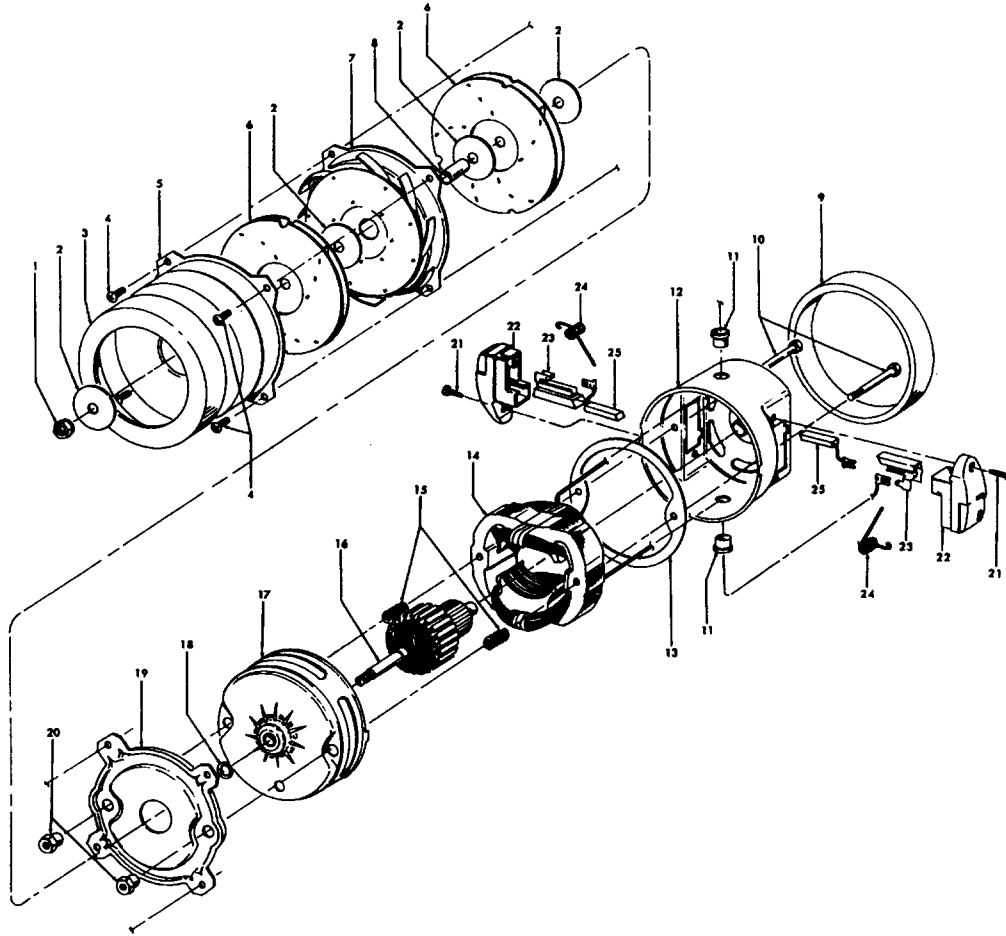

Ref. No.	Part No.	Description
1	33426001	Nut
2	21312701	* Washer (4)
3	31328002	+ Motor Mount
4	21434224	+* Screw - Self Tapping (4)
5	37191016	Outerstage Housing
6	43566017	Fan Assem. (2)
7	43551005	Interstage Assem.
8	31742010	Fan Spacer
9	31178007	Motor Gasket
10	33421004	+ Field Lamination Bolt (2)
11	27452109	Snap Bushing (2)
	169702BZ	+ Bushing - S1049-022, S1049-060, S1075-060, S1077-033, S1077-060, S1079-060, S1127
12	42937003	Motor Housing Assem. - Upper
13	31193011	+ Air Baffle Not Applicable - S1049-060, S1075-