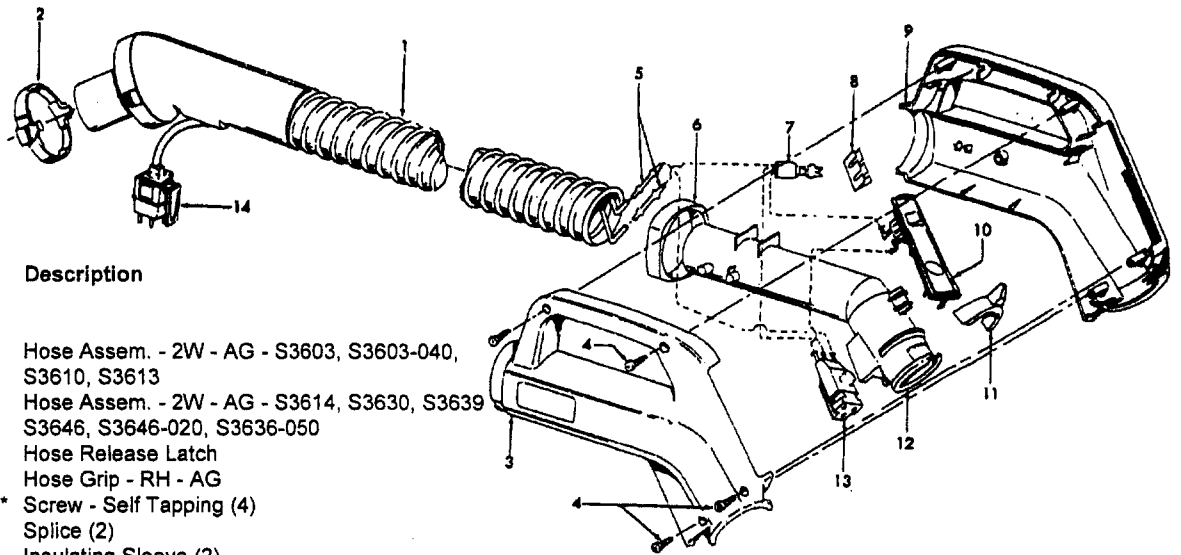

Hose Assembly - PowerMAX/TurboPOWER/ WindTunnel

Models S3603, S3603-040, S3609,
S3610, S3613, S3614, S3630, S3639,
S3640, S3646, S3646-020, S3636-050

Ref. No.	Part No.	Description
1	43433110	Hose Assem. - 2W - AG - S3603, S3603-040, S3610, S3613
	43433116	Hose Assem. - 2W - AG - S3614, S3630, S3639, S3646, S3646-020, S3636-050
2	36153038	Hose Release Latch
3	39461018	Hose Grip - RH - AG
4	21447124	+* Screw - Self Tapping (4)
5	27613002	Splice (2)
	31712006	* Insulating Sleeve (2)
6	36131087	Retaining Ring - ABR
7	18972	Insulated Terminal
8	36913030	* Insulator
9	39461017	Hose Grip - LH - AG
10	47551011	Grip Control Panel Assem.
	47551031	Grip Control Panel Assem. (Inc. items 7, 13)
	51375132	Nameplate - Grip Control Panel
11	36153029	Latch Ring -AG
12	38646081	Inner Tube - AG
13	46526004	Connector - BZ
14	36152029	Plug Latch - AG
	40300051	Cord Repair Kit - 2W