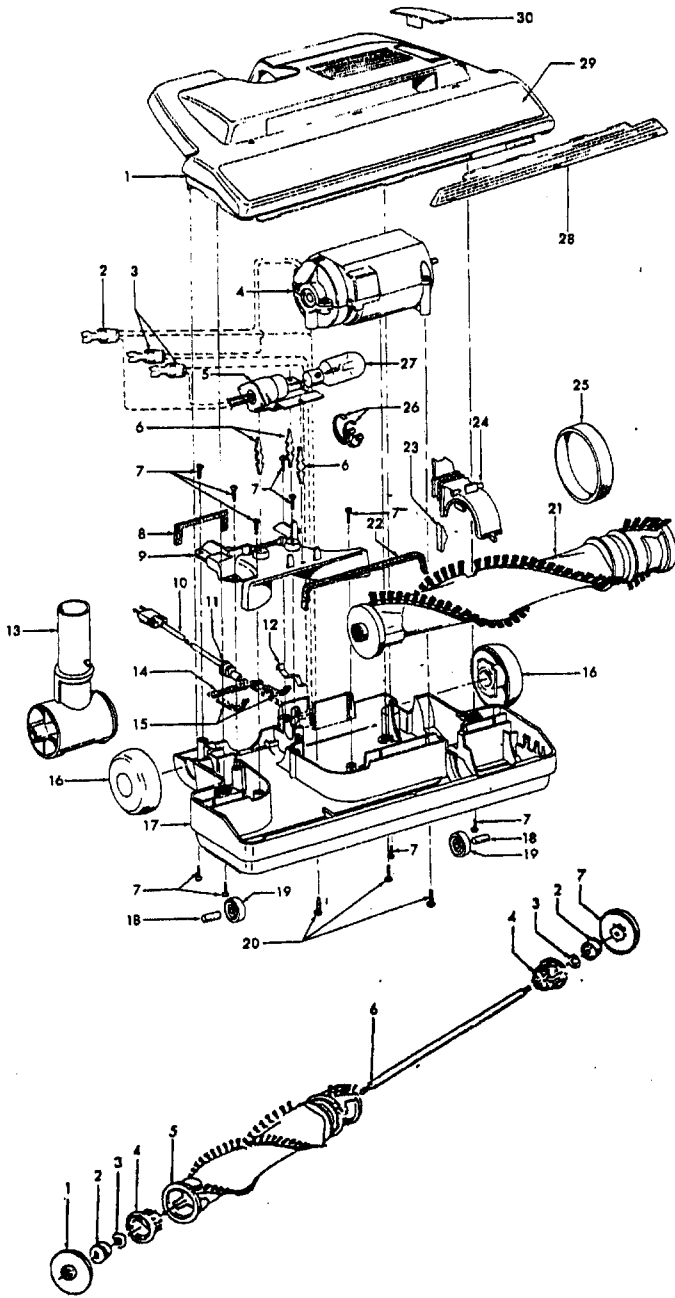

Powernozzle -

48438265 ABR - S3601
48438090 ABY - S3607
48438054 ABM - S3611
48438266 AG - S3614

48438051 AAY- S3603-040, S3603
48438047 ABM - S3609
48438064 AG - S3613
48438267 ADJ - S3606

48438048- AG S3610, S3615
48438082 ABM - S3620
48438274 - AG - S3612

Ref. No.	Part No	Description
1	42252344	Nozzle Body Assem. - S3603, S3603-040 (incl. Items 28,29,30)
	42252345	Nozzle Body Assem. - S3609 (Incl. Items 28,29,30)
	42252346	Nozzle Body Assem. - AG -S3611, S3612, S3613, S3615, S3620 (Incl. Items 28,29,30)
	N/A	Nozzle Body Assem. - S3601,S3607, S3610, S3614 use 42252346
	37241163	Nozzle Body Assem. - S3606 (Incl. It. 28, 29, 30)
2	18972	Insulated Terminal
3	12227	Insulated Terminal (2)
4	43177062	Motor Assem. Comp.
5	47171020	Dirt Finder Socket Assem.
6	36218016	Isolation Grommet - AG (3)
7	21447003	* Screw - Self Tapping (10)
8	34253018	+ Rear Seal
9	42256099	+ Duct Cover Assem. (Incl. Items 5,6,8,22)
10	46521021	Cord Assem. - 3W - AG
	46321009	Cord Assem. - 2W - S3601, S3607, S3614 S3612
11	163768	Strain Relief Bushing
12	35276008	Detent Spring
13	43482106	Nozzle Conn. Assem. - AG
14	34112007	* Seal
15	34122014	* Seal (2)
16	43244043	Wheel Assem. AG (2)
17	42246114	Base Plate Assem. - ABR (Incl. Items 18,19)
	42246115	Base Plate Assem. - AG (Incl. Items 18, 19)
18	31522004	Wheel Shaft - AY (2)
19	32761001	Wheel - AG (2)
20	21479801	* Screw - Self Tapping (3)
21	48414081	Agitator Assem. Comp.
22	34123039	* Duct Cover Seal
23	13261AY	* Rug Nozzle Rib Shoe
24	36923008	Belt Guard
25	38528011	Belt
26	27479307	* Lead Wire Tie
27	27317307	Dirt Finder Lamp
28	39383105	+ Dirt Finder Lens - AAN
29	52125135	Nameplate
	52125141	Nameplate - S3603-040, S3610, S3611 S3620, S3606
	52125149	Nameplate - S3614
	N/A	Nameplate - S3613
	N/A	Nameplate - S3612
30	48111010	Belt Lens
	39383096	Belt lens Cover - S3606
ITEMS NOT ILLUSTRATED		
	39385007	Reflector
Agitator 48414081		
1	36423016	Thread Guard - RH
2	43267002	Agitator Bearing Assem. (2)
3	21347003	* Conical Washer (2)
4	36422022	Agitator End (2)
5	N/A	Agitator Body
6	32724013	+ Agitator Shaft
7	36423017	Thread Guard - LH - AG