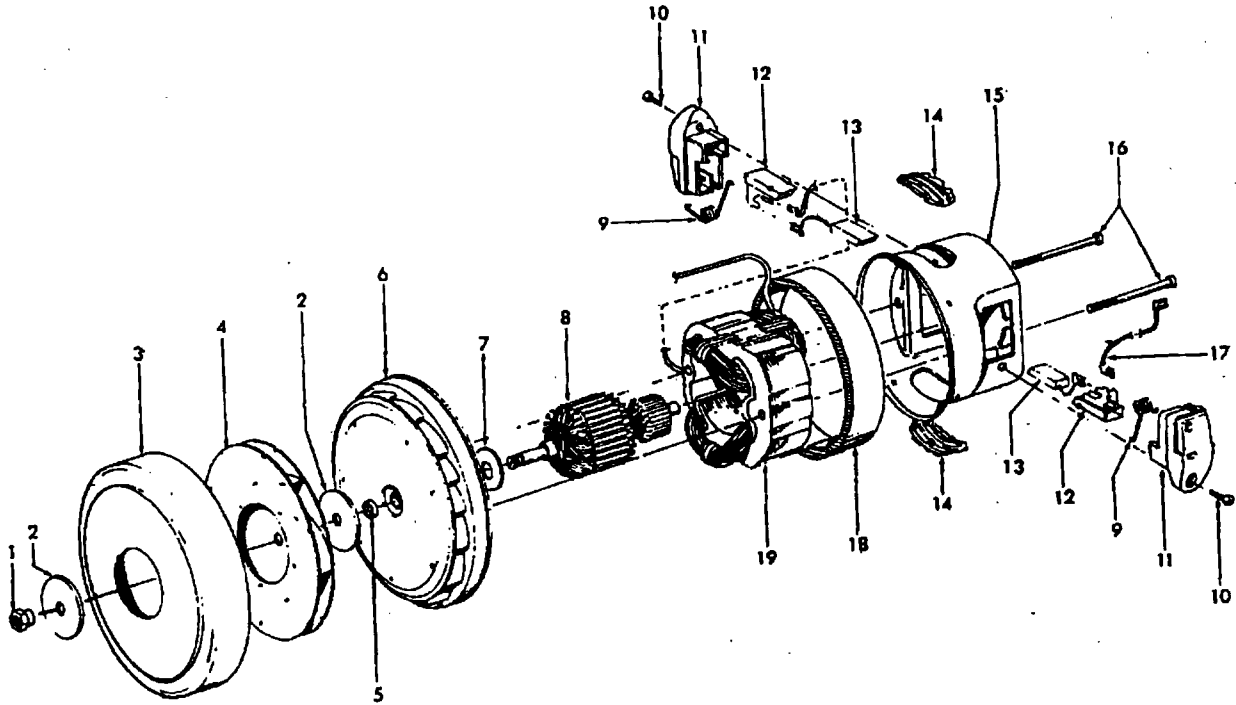

Motor Assembly

Ref. No.	Part No.	Description	Ref. No.	Part No.	Description
	43576161	+ Motor Assem.	9	38353004	Spring (2)
1	12028	+ Nut	10	21429406	+ Screw (2)
2	21312774	+ Washer - FW (2)	11	168038AG	Brush Carrier (2)
3	37196065	Fan Cover	12	168506	Brush Holder (2)
4	43551008	Fan	13	167679	Motor Brush Assem. (2)
5	31148011	Bearing Spacer	14	169702BZ	+ Bushing (2)
6	43551030	Diffuser Assem. Comp.	15	42193025	Motor Housing Assem.
7	N/A		16	21447222	+ Field Lamination Bolt (2)
8	44765220	Armature Assem.	17	46176001	Lead Wire Assem.
			18	36322031	Motor Gasket
			19	45311048	Field Assem.