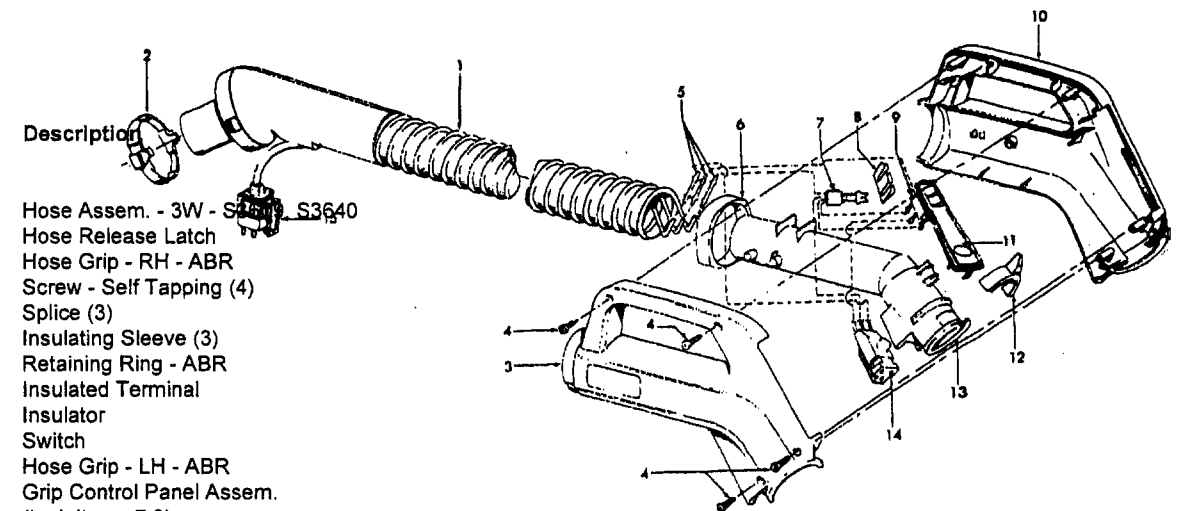

Hose Assembly - PowerMAX/TurboPOWER/ WindTunnel

Models S3603, S3603-040, S3609,
S3610, S3613, S3614, S3630, S3639,
S3640, S3646, S3646-020, S3636-050

Ref. No.	Part No.	Description
1	43433110	Hose Assem. - 2W - AG - S3603, S3603-040, S3610, S3613
	43433116	Hose Assem. - 2W - AG - S3614, S3630, S3639, S3646, S3646-020, S3636-050
2	36153038	Hose Release Latch
3	39461018	Hose Grip - RH - AG
4	21447124	+* Screw - Self Tapping (4)
5	27613002	Splice (2)
	31712006	* Insulating Sleeve (2)
6	36131087	Retaining Ring - ABR
7	18972	Insulated Terminal
8	36913030	* Insulator
9	39461017	Hose Grip - LH - AG
10	47551011	Grip Control Panel Assem.
	47551031	Grip Control Panel Assem. (Inc. items 7, 13)
	51375132	Nameplate - Grip Control Panel
11	36153029	Latch Ring -AG
12	38646081	Inner Tube - AG
13	46526004	Connector - BZ
14	36152029	Plug Latch - AG
	40300051	Cord Repair Kit - 2W

Ref. No.	Part No.	Description
1	43433098	Hose Assem. - 3W - S3640
2	36153038	Hose Release Latch
3	39461016	Hose Grip - RH - ABR
4	21447124	* Screw - Self Tapping (4)
5	27613002	Splice (3)
	31712006	* Insulating Sleeve (3)
6	36131087	Retaining Ring - ABR
7	18972	Insulated Terminal
8	36913030	* Insulator
9	28267001	Switch
10	39461015	Hose Grip - LH - ABR
11	47551013	Grip Control Panel Assem. (Incl. Items 7,9)
	51375133	Nameplate - Grip Control Panel
12	36153029	Latch Ring - AG
13	38646034	Inner Tube - AG
14	46526004	Connector
15	36152029	Plug Latch - AG
	40300052	Cord Repair Kit - 3W