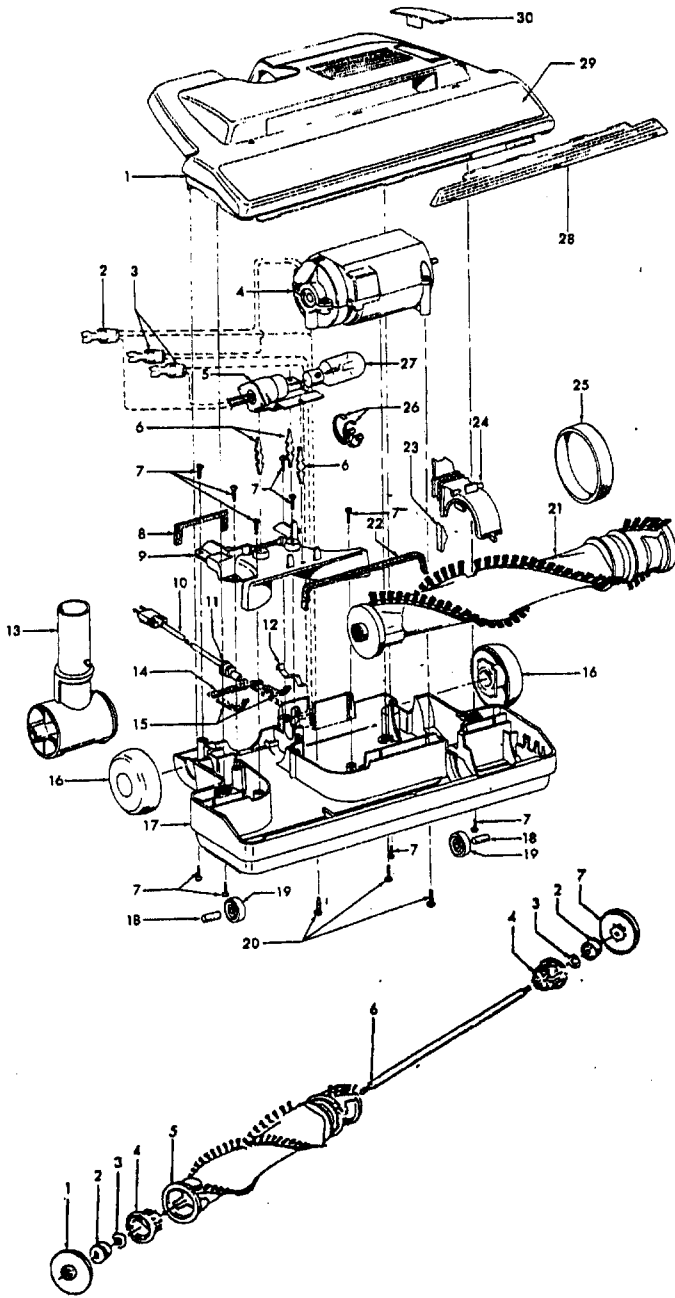

48438048- AG S3610, S3615  
 48438082 ABM - S3620  
 48438274 - AG - S3612

Ref. No.	Part No	Description
1	42252344	Nozzle Body Assem. - S3603, S3603-040 (incl. Items 28,29,30)
	42252345	Nozzle Body Assem. - S3609 (Incl. Items 28,29,30)
	42252346	Nozzle Body Assem. - AG -S3611, S3612, S3613, S3615, S3620 (Incl. Items 28,29,30)
	N/A	Nozzle Body Assem. - S3601,S3607, S3610, S3614 use <b>42252346</b>
	37241163	Nozzle Body Assem. - S3606 (Incl. It. 28, 29, 30)
2	18972	Insulated Terminal
3	12227	Insulated Terminal (2)
4	43177062	Motor Assem. Comp.
5	47171020	Dirt Finder Socket Assem.
6	36218016	Isolation Grommet - AG (3)
7	21447003	* Screw - Self Tapping (10)
8	34253018	+ Rear Seal
9	42256099	+ Duct Cover Assem. (Incl. Items 5,6,8,22)
10	46521021	Cord Assem. - 3W - AG
	46321009	Cord Assem. - 2W - S3601, S3607, S3614 S3612
11	163768	Strain Relief Bushing
12	35276008	Detent Spring
13	43482106	Nozzle Conn. Assem. - AG
14	34112007	* Seal
15	34122014	* Seal (2)
16	43244043	Wheel Assem. AG (2)
17	42246114	Base Plate Assem. - ABR (Incl. Items 18,19)
	42246115	Base Plate Assem. - AG (Incl. Items 18, 19)
18	31522004	Wheel Shaft - AY (2)
19	32761001	Wheel - AG (2)
20	21479801	* Screw - Self Tapping (3)
21	48414081	Agitator Assem. Comp.
22	34123039	* Duct Cover Seal
23	13261AY	* Rug Nozzle Rib Shoe
24	36923008	Belt Guard
25	38528011	Belt
26	27479307	* Lead Wire Tie
27	27317307	Dirt Finder Lamp
28	39383105	+ Dirt Finder Lens - AAN
29	52125135	Nameplate
	52125141	Nameplate - S3603-040, S3610, S3611 S3620, S3606
	52125149	Nameplate - S3614
	N/A	Nameplate - S3613
	N/A	Nameplate - S3612
30	48111010	Belt Lens
	39383096	Belt lens Cover - S3606

**ITEMS NOT ILLUSTRATED**  
 39385007

		Reflector
<b>Agitator 48414081</b>		
1	36423016	Thread Guard - RH
2	43267002	Agitator Bearing Assem. (2)
3	21347003	* Conical Washer (2)
4	36422022	Agitator End (2)
5	N/A	Agitator Body
6	32724013	+ Agitator Shaft
7	36423017	Thread Guard - LH - AG