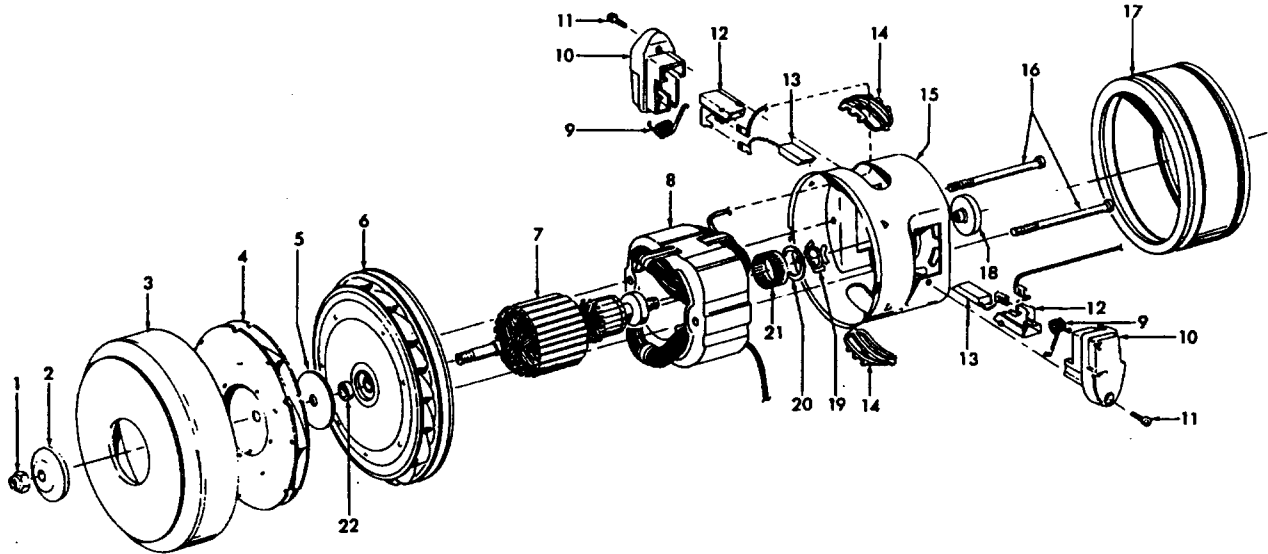

Motor Assembly

Models S3515, S3555, S3565, S3575, S3585,
S3595, S3603, S3605, S3609, S3615

S3515 (8.0 Amps)

S3555 (10.5 Amps)

S3565 (10.5 Amps)

Note: Refer to Data Label on cleaner for
reference to Amp Rating.

Ref. No.	Part No.	Description
	43576116	Motor Assm.
1	12028	+ Nut
2	21312774	+ Washer
3	37196065	Fan Cover
4	43551008	Fan Assm.
5	21312774	Washer - FW
6	43551030	Diffuser Assm. Comp.
7	44765230	Armature Assm. Comp.
8	45311069	+ Field Assm. Comp.
9	38353004	Spring (2)
10	168038AG	Brush Carrier (2)
11	21429406	* Screw - Self Tapping - EF (2)
12	168506-	Brush Holder (2)

Ref. No.	Part No.	Description
13	167679	Brush & Terminal Assm.
14	169702BZ	+ Bushing (2)
15	42192015	Motor Housing Assm.
16	36112003	+* Screw - Special (2) (Metal Diffuser)
	21447221	Screw (Plastic Diffuser)
17	36322031	Motor Mount
18	36116023	+ Balancing Ring - Nut - AY
19	21312778	+* Spring Washer
20	21345116	+ Thrust Washer
21	24198002	Star Ring
22	31148009	Bearing Spacer - AY