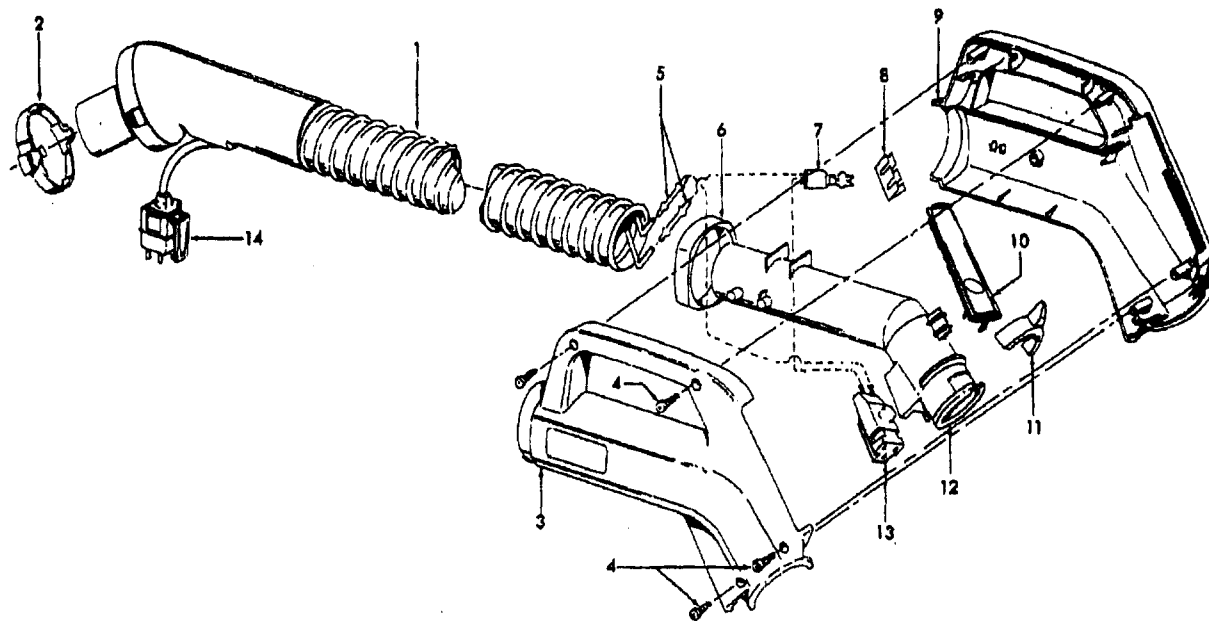

Ref. No.	Part No.	Description
1	43433113	Hose Assembly - 2W - AG
2	36153038	Hose Release Latch
3	39461018	Hose Grip - RH - AG
4	21447124	+ Screw - Self Tapping (4)
5	27613002	Splice (2)
6	36131087	Retaining Ring - ABR
7	18972	Insulated Terminal
8	36913030	* Insulator
9	39461017	Hose Grip - LH - AG
10	47551012	Grip Control Panel Assembly
	51865017	Nameplate - Grip Control Panel
11	36153029	Latch Ring - AG
12	38646081	Inner Tube - AG
13	46325032	Connector - BZ
14	36152029	Plug Latch - AG
	40300051	Cord Repair Kit - 2W