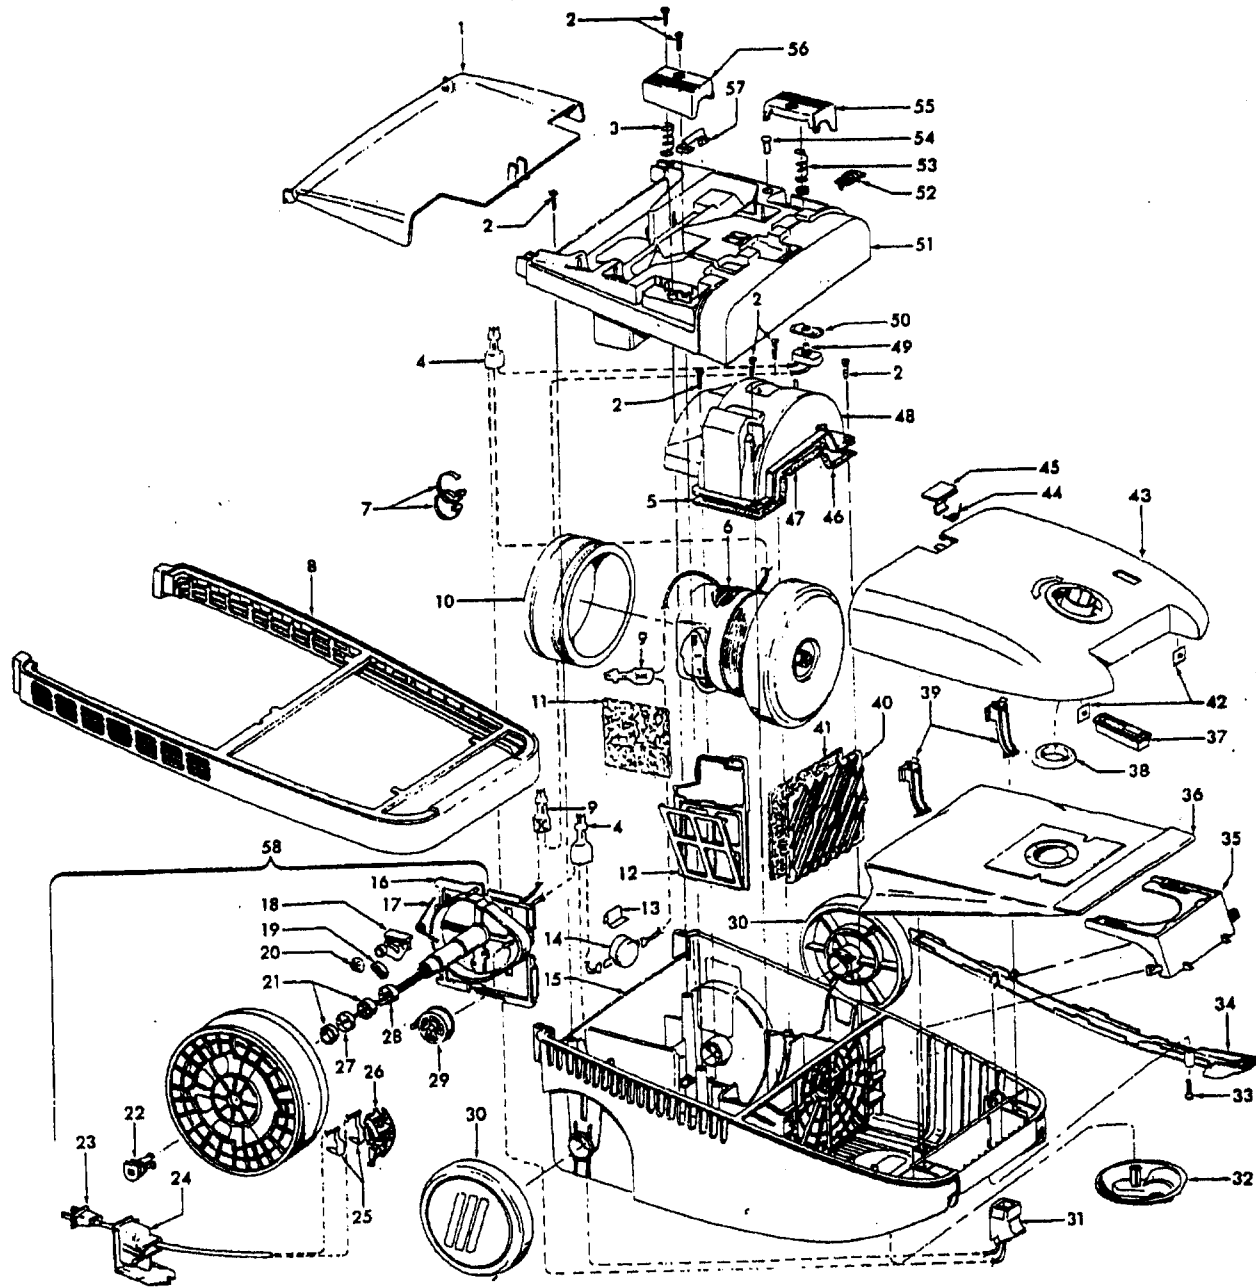

48438048- AG S3610, S3615  
 48438082 ABM - S3620  
 48438274 - AG - S3612

Ref. No.	Part No	Description
1	42252344	Nozzle Body Assem. - S3603, S3603-040 (incl. Items 28,29,30)
	42252345	Nozzle Body Assem. - S3609 (Incl. Items 28,29,30)
	42252346	Nozzle Body Assem. - AG -S3611, S3612, S3613, S3615, S3620 (Incl. Items 28,29,30)
	N/A	Nozzle Body Assem. - S3601,S3607, S3610, S3614 use <b>42252346</b>
	37241163	Nozzle Body Assem. - S3606 (Incl. It. 28, 29, 30)
2	18972	Insulated Terminal
3	12227	Insulated Terminal (2)
4	43177062	Motor Assem. Comp.
5	47171020	Dirt Finder Socket Assem.
6	36218016	Isolation Grommet - AG (3)
7	21447003	* Screw - Self Tapping (10)
8	34253018	+ Rear Seal
9	42256099	+ Duct Cover Assem. (Incl. Items 5,6,8,22)
10	46521021	Cord Assem. - 3W - AG
	46321009	Cord Assem. - 2W - S3601, S3607, S3614 S3612
11	163768	Strain Relief Bushing
12	35276008	Detent Spring
13	43482106	Nozzle Conn. Assem. - AG
14	34112007	* Seal
15	34122014	* Seal (2)
16	43244043	Wheel Assem. AG (2)
17	42246114	Base Plate Assem. - ABR (Incl. Items 18,19)
	42246115	Base Plate Assem. - AG (Incl. Items 18, 19)
18	31522004	Wheel Shaft - AY (2)
19	32761001	Wheel - AG (2)
20	21479801	* Screw - Self Tapping (3)
21	48414081	Agitator Assem. Comp.
22	34123039	* Duct Cover Seal
23	13261AY	* Rug Nozzle Rib Shoe
24	36923008	Belt Guard
25	38528011	Belt
26	27479307	* Lead Wire Tie
27	27317307	Dirt Finder Lamp
28	39383105	+ Dirt Finder Lens - AAN
29	52125135	Nameplate
	52125141	Nameplate - S3603-040, S3610, S3611 S3620, S3606
	52125149	Nameplate - S3614
	N/A	Nameplate - S3613
	N/A	Nameplate - S3612
30	48111010	Belt Lens
	39383096	Belt lens Cover - S3606

**ITEMS NOT ILLUSTRATED**  
 39385007

		Reflector
<b>Agitator 48414081</b>		
1	36423016	Thread Guard - RH
2	43267002	Agitator Bearing Assem. (2)
3	21347003	* Conical Washer (2)
4	36422022	Agitator End (2)
5	N/A	Agitator Body
6	32724013	+ Agitator Shaft
7	36423017	Thread Guard - LH - AG