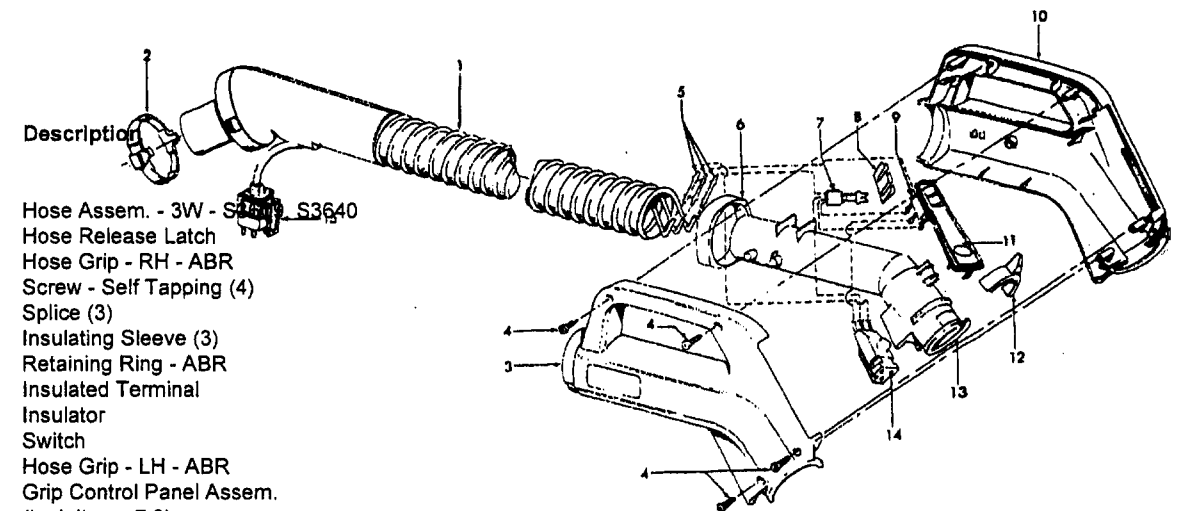

Hose Assembly - PowerMAX/TurboPOWER/ WindTunnel

Models S3603, S3603-040, S3609,
S3610, S3613, S3614, S3630, S3639,
S3640, S3646, S3646-020, S3636-050

Ref. No.	Part No.	Description
1	43433110	Hose Assem. - 2W - AG - S3603, S3603-040, S3610, S3613
	43433116	Hose Assem. - 2W - AG - S3614, S3630, S3639, S3646, S3646-020, S3636-050
2	36153038	Hose Release Latch
3	39461018	Hose Grip - RH - AG
4	21447124	+* Screw - Self Tapping (4)
5	27613002	Splice (2)
	31712006	* Insulating Sleeve (2)
6	36131087	Retaining Ring - ABR
7	18972	Insulated Terminal
8	36913030	* Insulator
9	39461017	Hose Grip - LH - AG
10	47551011	Grip Control Panel Assem.
	47551031	Grip Control Panel Assem. (Inc. items 7, 13)
	51375132	Nameplate - Grip Control Panel
11	36153029	Latch Ring -AG
12	38646081	Inner Tube - AG
13	46526004	Connector - BZ
14	36152029	Plug Latch - AG
	40300051	Cord Repair Kit - 2W