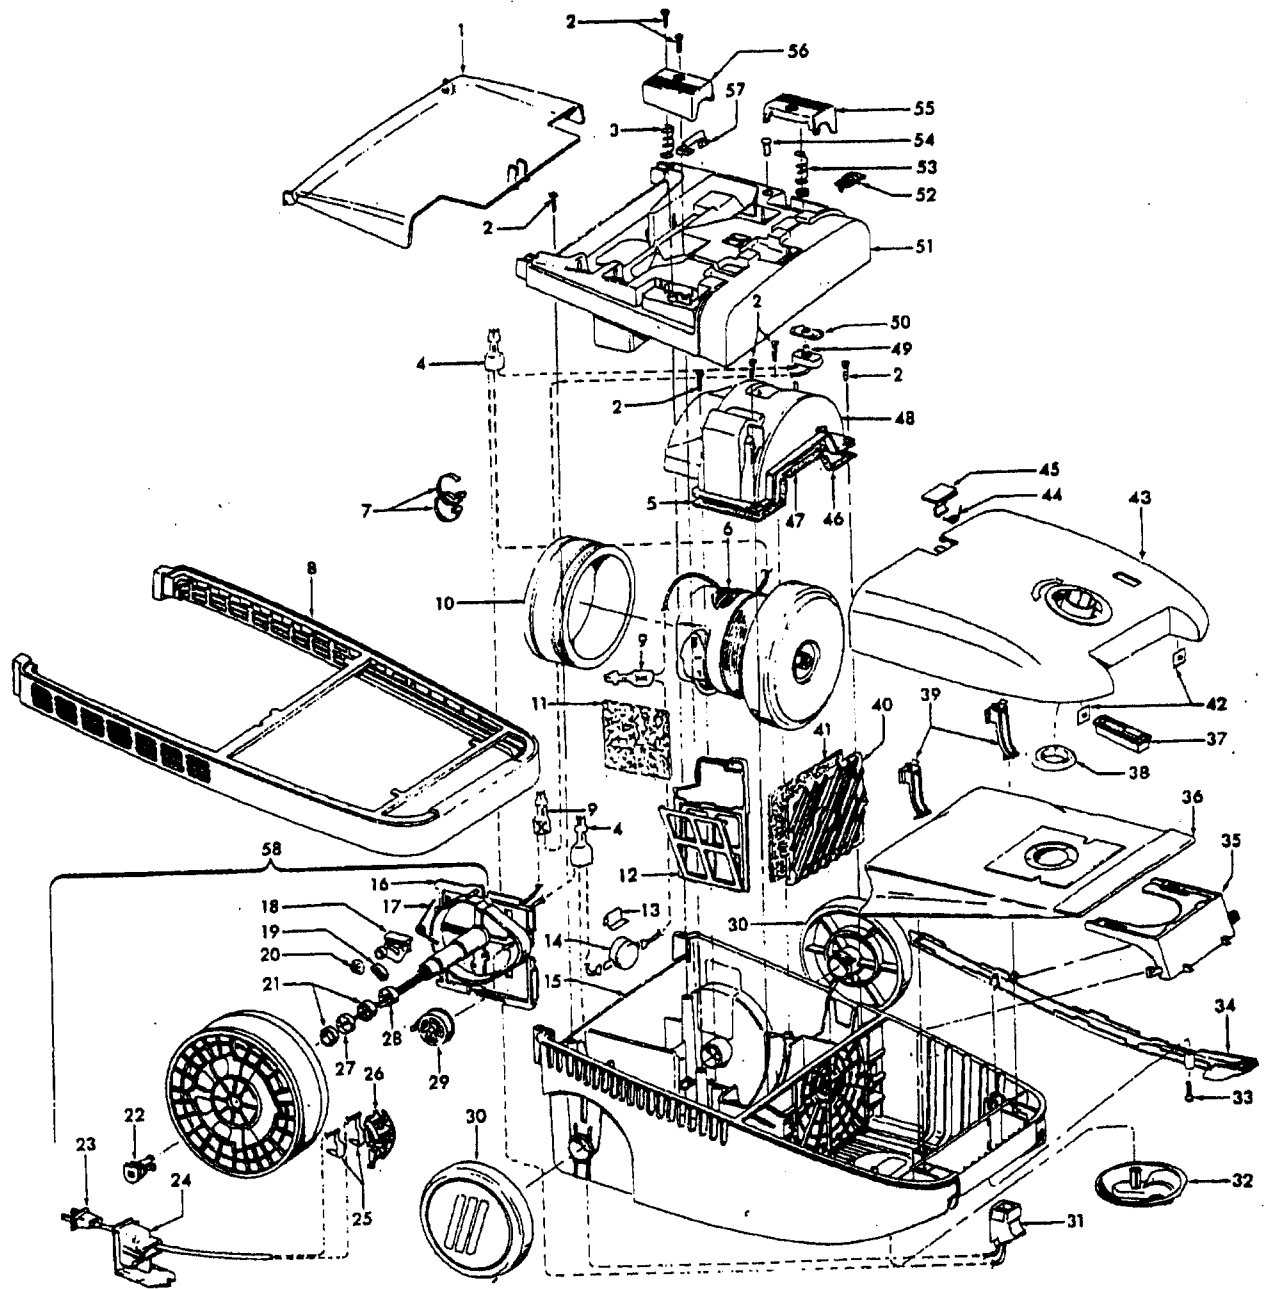

Ref. No.	Part No	Description
1	42252344	Nozzle Body Assem. - S3603, S3603-040 (incl. Items 28,29,30)
	42252345	Nozzle Body Assem. - S3609 (Incl. Items 28,29,30)
	42252346	Nozzle Body Assem. - AG -S3611, S3612, S3613, S3615, S3620 (Incl. Items 28,29,30)
	N/A	Nozzle Body Assem. - S3601,S3607, S3610, S3614 use 42252346
	37241163	Nozzle Body Assem. - S3606 (Incl. It. 28, 29, 30)
2	18972	Insulated Terminal
3	12227	Insulated Terminal (2)
4	43177062	Motor Assem. Comp.
5	47171020	Dirt Finder Socket Assem.
6	36218016	Isolation Grommet - AG (3)
7	21447003	* Screw - Self Tapping (10)
8	34253018	+ Rear Seal
9	42256099	+ Duct Cover Assem. (Incl. Items 5,6,8,22)
10	46521021	Cord Assem. - 3W - AG
	46321009	Cord Assem. - 2W - S3601, S3607, S3614 S3612
11	163768	Strain Relief Bushing
12	35276008	Detent Spring
13	43482106	Nozzle Conn. Assem. - AG
14	34112007	* Seal
15	34122014	* Seal (2)
16	43244043	Wheel Assem. AG (2)
17	42246114	Base Plate Assem. - ABR (Incl. Items 18,19)
	42246115	Base Plate Assem. - AG (Incl. Items 18, 19)
18	31522004	Wheel Shaft - AY (2)
19	32761001	Wheel - AG (2)
20	21479801	* Screw - Self Tapping (3)
21	48414081	Agitator Assem. Comp.
22	34123039	* Duct Cover Seal
23	13261AY	* Rug Nozzle Rib Shoe
24	36923008	Belt Guard
25	38528011	Belt
26	27479307	* Lead Wire Tie
27	27317307	Dirt Finder Lamp
28	39383105	+ Dirt Finder Lens - AAN
29	52125135	Nameplate
	52125141	Nameplate - S3603-040, S3610, S3611 S3620, S3606
	52125149	Nameplate - S3614
	N/A	Nameplate - S3613
	N/A	Nameplate - S3612
30	48111010	Belt Lens
	39383096	Belt lens Cover - S3606

ITEMS NOT ILLUSTRATED
 39385007

		Reflector
Agitator 48414081		
1	36423016	Thread Guard - RH
2	43267002	Agitator Bearing Assem. (2)
3	21347003	* Conical Washer (2)
4	36422022	Agitator End (2)
5	N/A	Agitator Body
6	32724013	+ Agitator Shaft
7	36423017	Thread Guard - LH - AG