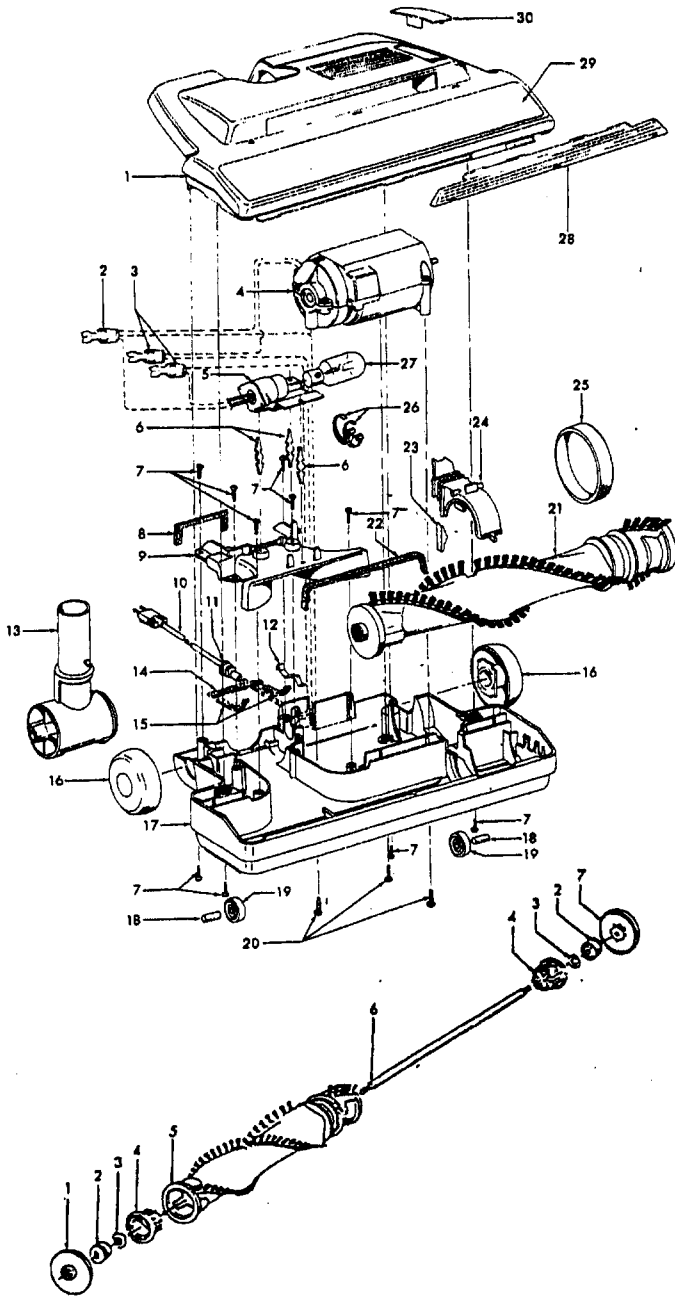

Ref. No.	Part No	Description
1	42252344	Nozzle Body Assem. - S3603, S3603-040 (incl. Items 28,29,30)
	42252345	Nozzle Body Assem. - S3609 (Incl. Items 28,29,30)
	42252346	Nozzle Body Assem. - AG -S3611, S3612, S3613, S3615, S3620 (Incl. Items 28,29,30)
	N/A	Nozzle Body Assem. - S3601,S3607, S3610, S3614 use 42252346
	37241163	Nozzle Body Assem. - S3606 (Incl. It. 28, 29, 30)
2	18972	Insulated Terminal
3	12227	Insulated Terminal (2)
4	43177062	Motor Assem. Comp.
5	47171020	Dirt Finder Socket Assem.
6	36218016	Isolation Grommet - AG (3)
7	21447003	* Screw - Self Tapping (10)
8	34253018	+ Rear Seal
9	42256099	+ Duct Cover Assem. (Incl. Items 5,6,8,22)
10	46521021	Cord Assem. - 3W - AG
	46321009	Cord Assem. - 2W - S3601, S3607, S3614 S3612
11	163768	Strain Relief Bushing
12	35276008	Detent Spring
13	43482106	Nozzle Conn. Assem. - AG
14	34112007	* Seal
15	34122014	* Seal (2)
16	43244043	Wheel Assem. AG (2)
17	42246114	Base Plate Assem. - ABR (Incl. Items 18,19)
	42246115	Base Plate Assem. - AG (Incl. Items 18, 19)
18	31522004	Wheel Shaft - AY (2)
19	32761001	Wheel - AG (2)
20	21479801	* Screw - Self Tapping (3)
21	48414081	Agitator Assem. Comp.
22	34123039	* Duct Cover Seal
23	13261AY	* Rug Nozzle Rib Shoe
24	36923008	Belt Guard
25	38528011	Belt
26	27479307	* Lead Wire Tie
27	27317307	Dirt Finder Lamp
28	39383105	+ Dirt Finder Lens - AAN
29	52125135	Nameplate
	52125141	Nameplate - S3603-040, S3610, S3611 S3620, S3606
	52125149	Nameplate - S3614
	N/A	Nameplate - S3613
	N/A	Nameplate - S3612
30	48111010	Belt Lens
	39383096	Belt lens Cover - S3606

ITEMS NOT ILLUSTRATED
 39385007

		Reflector
Agitator 48414081		
1	36423016	Thread Guard - RH
2	43267002	Agitator Bearing Assem. (2)
3	21347003	* Conical Washer (2)
4	36422022	Agitator End (2)
5	N/A	Agitator Body
6	32724013	+ Agitator Shaft
7	36423017	Thread Guard - LH - AG