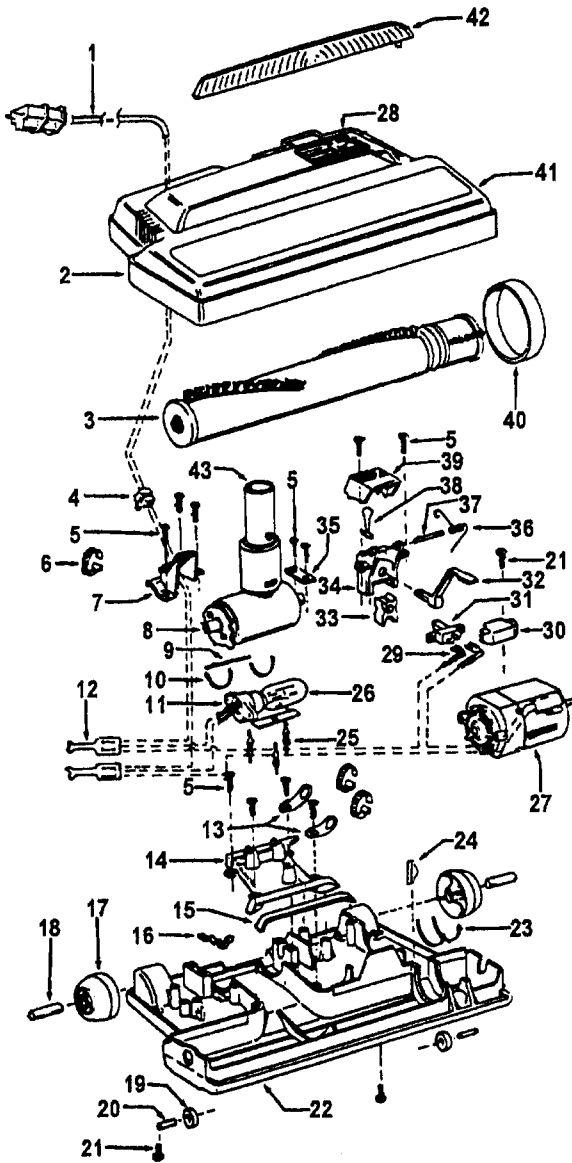

Power Nozzle - 48438226 - AG - S3575, S3585

Ref. No.	Part No.	Description
1	46321009	Cord
2	36231144	+ Furniture Guard - ZW - S3575
	36231096	Furniture Guard - MY - S358
3	48414044	+ Agitator - 2B (Use 4B - 48416030)
4	163768	Strain Relief Bushing
5	21447041	* Screw
6	27479307	* Wire Tie
7	36131067	Retainer Housing
8	43461021	Nozzle Connector - AG
9	34112005	* Seal
10	34337003	* Seal
11	47171009	+ Lamp Socket
12	18972	Insulated Terminal (3 Wire)
13	45517	* Wire Holder
14	42256098	Duct Cover
15	34123017	* Seal
16	35276001	* Detent Spring
17	32175025	Wheel - AG
18	31523005	Wheel Shaft
19	32761001	Wheel
20	31522004	Wheel Shaft
21	21447007	* Screw
22	42246121	Base Plate Assm. (Incl. Items 17,18,19,20,23,24)
23	34337004	* Lower Seal
	34378010	* Upper Seal
24	13261AY	* Rib Shoe
25	36218005	Grommet
26	27317307	Dirt Finder Bulb - 15W
27	43177073	Motor Assm.
28	51865018	Indicator Lens
29	27666702	* Terminal
30	37258082	Terminal Shield
31	281770KD	Switch
32	51151053	Indicator - PH
33	34361001	Switch Actuator
34	42262032	Housing
35	36131017	* Retainer
36	38353007	Torsion Spring
37	31523006	Pivot Pin
38	38458002	* Depressor
39	38433082	Switch Pedal - ZW - S3575
	38433067	+ Switch Pedal - MW - S3585
40	38528011	Belt
41	42252189	Nozzle Body - AG
42	39383060	Lens
43	43457037	Swivel Tube - AG

Agitator 48416030

1	48495AY	Thread Guard
2	43267002	Bearing
3	21347003	* Washer
4	36422001	End
5	48445017	Agitator Brush
6	41435018	Thread Guard
7	38537008	End Pulley
8	48418001	Brush Ring
9	31722019	Spacer
10	32724005	Shaft

Ref. No.	Part No.	Description
	43576116	Motor Assm.
1	12028	+ Nut
2	21312774	+ Washer
3	37196065	Fan Cover
4	43551008	Fan Assm.
5	21312774	Washer - FW
6	43551030	Diffuser Assm. Comp.
7	44765230	Armature Assm. Comp.
8	45311069	+ Field Assm. Comp.
9	38353004	Spring (2)
10	168038AG	Brush Carrier (2)
11	21429406	* Screw - Self Tapping - EF (2)
12	168506-	Brush Holder (2)