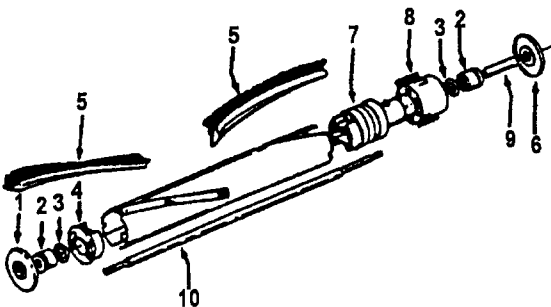

Power Nozzle - 48438226 - AG - S3575, S3585

Ref. No.	Part No.	Description
1	46321009	Cord
2	36231144	+ Furniture Guard - ZW - S3575
	36231096	Furniture Guard - MY - S358
3	48414044	+ Agitator - 2B (Use 4B - 48416030)
4	163768	Strain Relief Bushing
5	21447041	* Screw
6	27479307	* Wire Tie
7	36131067	Retainer Housing
8	43461021	Nozzle Connector - AG
9	34112005	* Seal
10	34337003	* Seal
11	47171009	+ Lamp Socket
12	18972	Insulated Terminal (3 Wire)
13	45517	* Wire Holder
14	42256098	Duct Cover
15	34123017	* Seal
16	35276001	* Detent Spring
17	32175025	Wheel - AG
18	31523005	Wheel Shaft
19	32761001	Wheel
20	31522004	Wheel Shaft
21	21447007	* Screw
22	42246121	Base Plate Assm. (Incl. Items 17,18,19,20,23,24)
23	34337004	* Lower Seal
	34378010	* Upper Seal
24	13261AY	* Rib Shoe
25	36218005	Grommet
26	27317307	Dirt Finder Bulb - 15W
27	43177073	Motor Assm.
28	51865018	Indicator Lens
29	27666702	* Terminal
30	37258082	Terminal Shield
31	281770KD	Switch
32	51151053	Indicator - PH
33	34361001	Switch Actuator
34	42262032	Housing
35	36131017	* Retainer
36	38353007	Torsion Spring
37	31523006	Pivot Pin
38	38458002	* Depressor
39	38433082	Switch Pedal - ZW - S3575
	38433067	+ Switch Pedal - MW - S3585
40	38528011	Belt
41	42252189	Nozzle Body - AG
42	39383060	Lens
43	43457037	Swivel Tube - AG

Agitator 48416030

1	48495AY	Thread Guard
2	43267002	Bearing
3	21347003	* Washer
4	36422001	End
5	48445017	Agitator Brush
6	41435018	Thread Guard
7	38537008	End Pulley
8	48418001	Brush Ring
9	31722019	Spacer
10	32724005	Shaft

Ref. No.	Part No.	Description
1	43433113	Hose Assm. - Comp. - S3575
2	36153038	Hose Release Latch
3	39461007	Hose Grip - RH
4	21447124	* Screw
5	31712006	* Insulating Sleeve
	27613002	Splice (2)
6	36131087	Retaining Ring
7	39461008	Hose Grip - LH
8	47551012	Grip Control Panel (Incl. Nameplate)
	51865017	Nameplate - Grip Control Panel
9	36153029	Latch Ring
10	38646081	Innertube
11	46325032	Connector
12	36152029	Plug Latch
	40300051	Cord Repair Kit - 2W