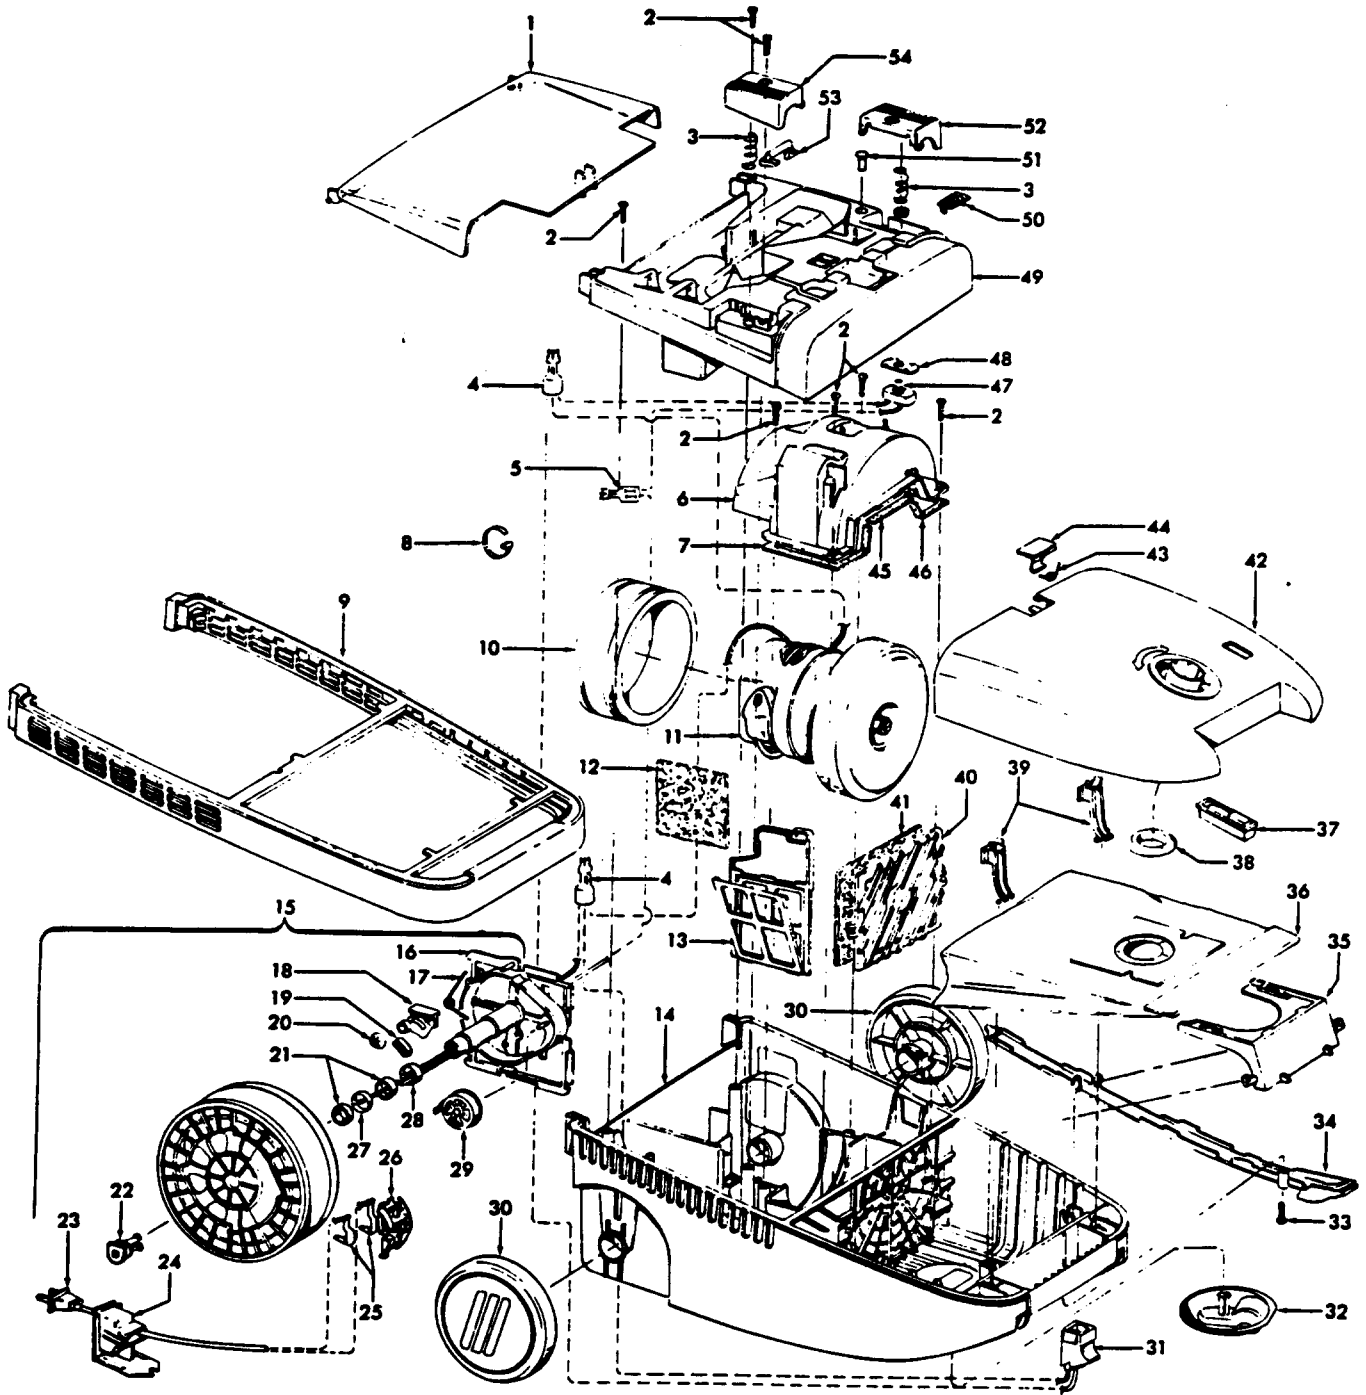

Power Nozzle - 48438226 - AG - S3575, S3585

Ref. No.	Part No.	Description
1	46321009	Cord
2	36231144	+ Furniture Guard - ZW - S3575
	36231096	Furniture Guard - MY - S358
3	48414044	+ Agitator - 2B (Use 4B - 48416030)
4	163768	Strain Relief Bushing
5	21447041	* Screw
6	27479307	* Wire Tie
7	36131067	Retainer Housing
8	43461021	Nozzle Connector - AG
9	34112005	* Seal
10	34337003	* Seal
11	47171009	+ Lamp Socket
12	18972	Insulated Terminal (3 Wire)
13	45517	* Wire Holder
14	42256098	Duct Cover
15	34123017	* Seal
16	35276001	* Detent Spring
17	32175025	Wheel - AG
18	31523005	Wheel Shaft
19	32761001	Wheel
20	31522004	Wheel Shaft
21	21447007	* Screw
22	42246121	Base Plate Assm. (Incl. Items 17,18,19,20,23,24)
23	34337004	* Lower Seal
	34378010	* Upper Seal
24	13261AY	* Rib Shoe
25	36218005	Grommet
26	27317307	Dirt Finder Bulb - 15W
27	43177073	Motor Assm.
28	51865018	Indicator Lens
29	27666702	* Terminal
30	37258082	Terminal Shield
31	281770KD	Switch
32	51151053	Indicator - PH
33	34361001	Switch Actuator
34	42262032	Housing
35	36131017	* Retainer
36	38353007	Torsion Spring
37	31523006	Pivot Pin
38	38458002	* Depressor
39	38433082	Switch Pedal - ZW - S3575
	38433067	+ Switch Pedal - MW - S3585
40	38528011	Belt
41	42252189	Nozzle Body - AG
42	39383060	Lens
43	43457037	Swivel Tube - AG

Agitator 48416030

1	48495AY	Thread Guard
2	43267002	Bearing
3	21347003	* Washer
4	36422001	End
5	48445017	Agitator Brush
6	41435018	Thread Guard
7	38537008	End Pulley
8	48418001	Brush Ring
9	31722019	Spacer
10	32724005	Shaft

Ref. No.	Part No.	Description
	43576116	Motor Assm.
1	12028	+ Nut
2	21312774	+ Washer
3	37196065	Fan Cover
4	43551008	Fan Assm.
5	21312774	Washer - FW
6	43551030	Diffuser Assm. Comp.
7	44765230	Armature Assm. Comp.
8	45311069	+ Field Assm. Comp.
9	38353004	Spring (2)
10	168038AG	Brush Carrier (2)
11	21429406	* Screw - Self Tapping - EF (2)
12	168506-	Brush Holder (2)