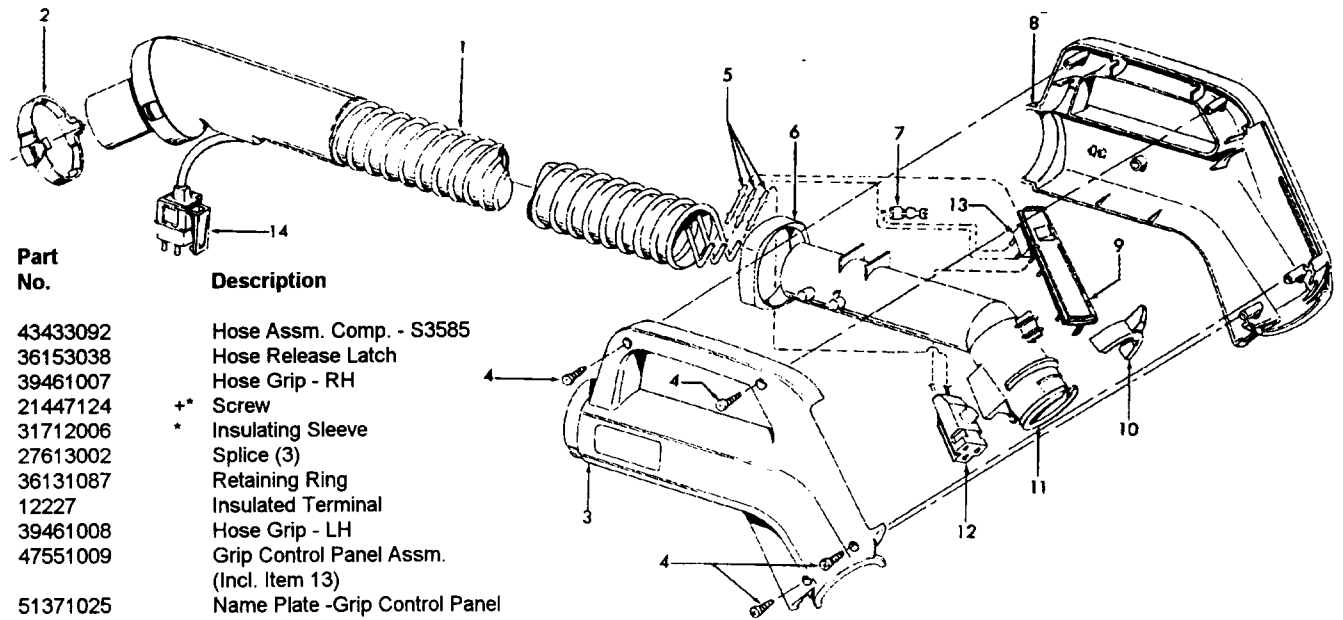

Ref. No.	Part No.	Description
1	43433092	Hose Assm. Comp. - S3585
2	36153038	Hose Release Latch
3	39461007	Hose Grip - RH
4	21447124	+* Screw
5	31712006	* Insulating Sleeve
	27613002	Splice (3)
6	36131087	Retaining Ring
7	12227	Insulated Terminal
8	39461008	Hose Grip - LH
9	47551009	Grip Control Panel Assm. (Incl. Item 13)
	51371025	Name Plate -Grip Control Panel
10	36153029	Latch Ring
11	38646034	Inner Tube
12	46325031	Connector
13	28161051	Switch
14	36152029	Plug Latch
	40300052	Cord Repair Kit - 3W