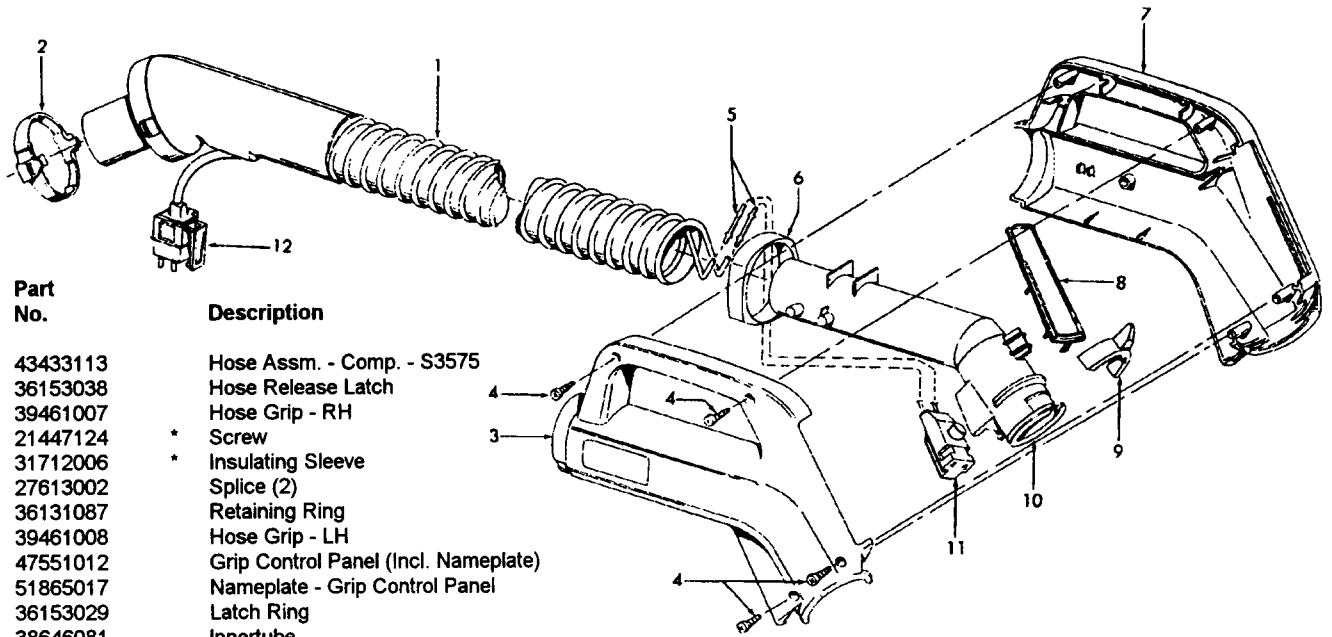

Ref. No.	Part No.	Description
1	43433113	Hose Assm. - Comp. - S3575
2	36153038	Hose Release Latch
3	39461007	Hose Grip - RH
4	21447124	* Screw
5	31712006	* Insulating Sleeve
	27613002	Splice (2)
6	36131087	Retaining Ring
7	39461008	Hose Grip - LH
8	47551012	Grip Control Panel (Incl. Nameplate)
	51865017	Nameplate - Grip Control Panel
9	36153029	Latch Ring
10	38646081	Innertube
11	46325032	Connector
12	36152029	Plug Latch
	40300051	Cord Repair Kit - 2W