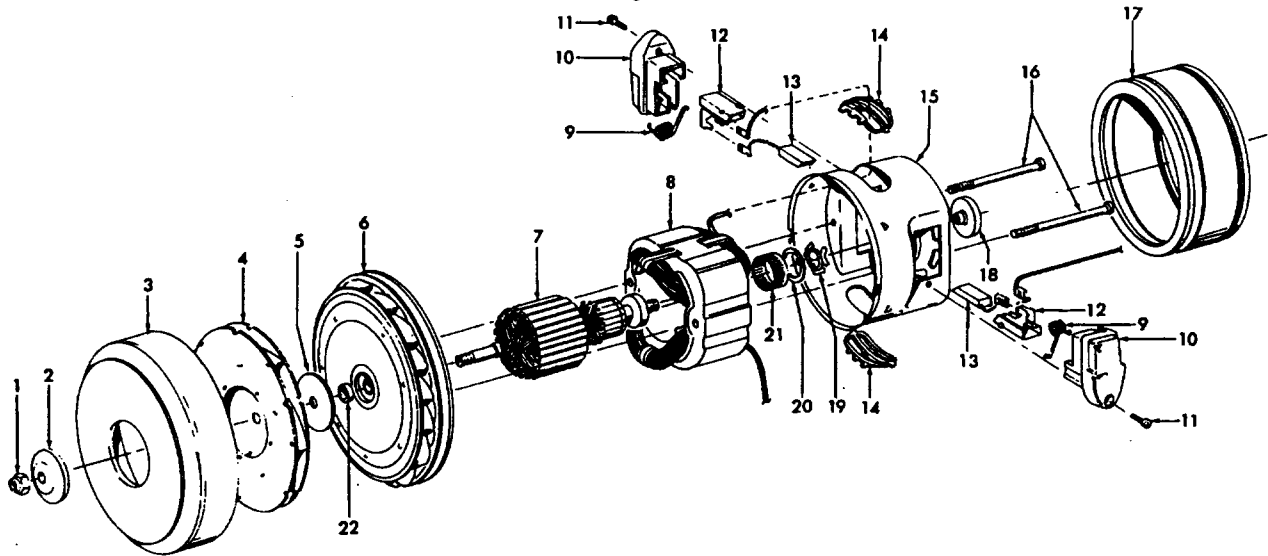

Motor Assembly

Models S3515, S3555, S3565, S3575, S3585,
S3595, S3603, S3605, S3609, S3615

S3515 (8.0 Amps)

S3555 (10.5 Amps)

S3565 (10.5 Amps)

Note: Refer to Data Label on cleaner for
reference to Amp Rating.

Ref. No.	Part No.	Description
	43576116	Motor Assm.
1	12028	+ Nut
2	21312774	+ Washer
3	37196065	Fan Cover
4	43551008	Fan Assm.
5	21312774	Washer - FW
6	43551030	Diffuser Assm. Comp.
7	44765230	Armature Assm. Comp.
8	45311069	+ Field Assm. Comp.
9	38353004	Spring (2)
10	168038AG	Brush Carrier (2)
11	21429406	* Screw - Self Tapping - EF (2)
12	168506-	Brush Holder (2)

Ref. No.	Part No.	Description
13	167679	Brush & Terminal Assm.
14	169702BZ	+ Bushing (2)
15	42192015	Motor Housing Assm.
16	36112003	+* Screw - Special (2) (Metal Diffuser)
	21447221	Screw (Plastic Diffuser)
17	36322031	Motor Mount
18	36116023	+ Balancing Ring - Nut - AY
19	21312778	+* Spring Washer
20	21345116	+ Thrust Washer
21	24198002	Star Ring
22	31148009	Bearing Spacer - AY