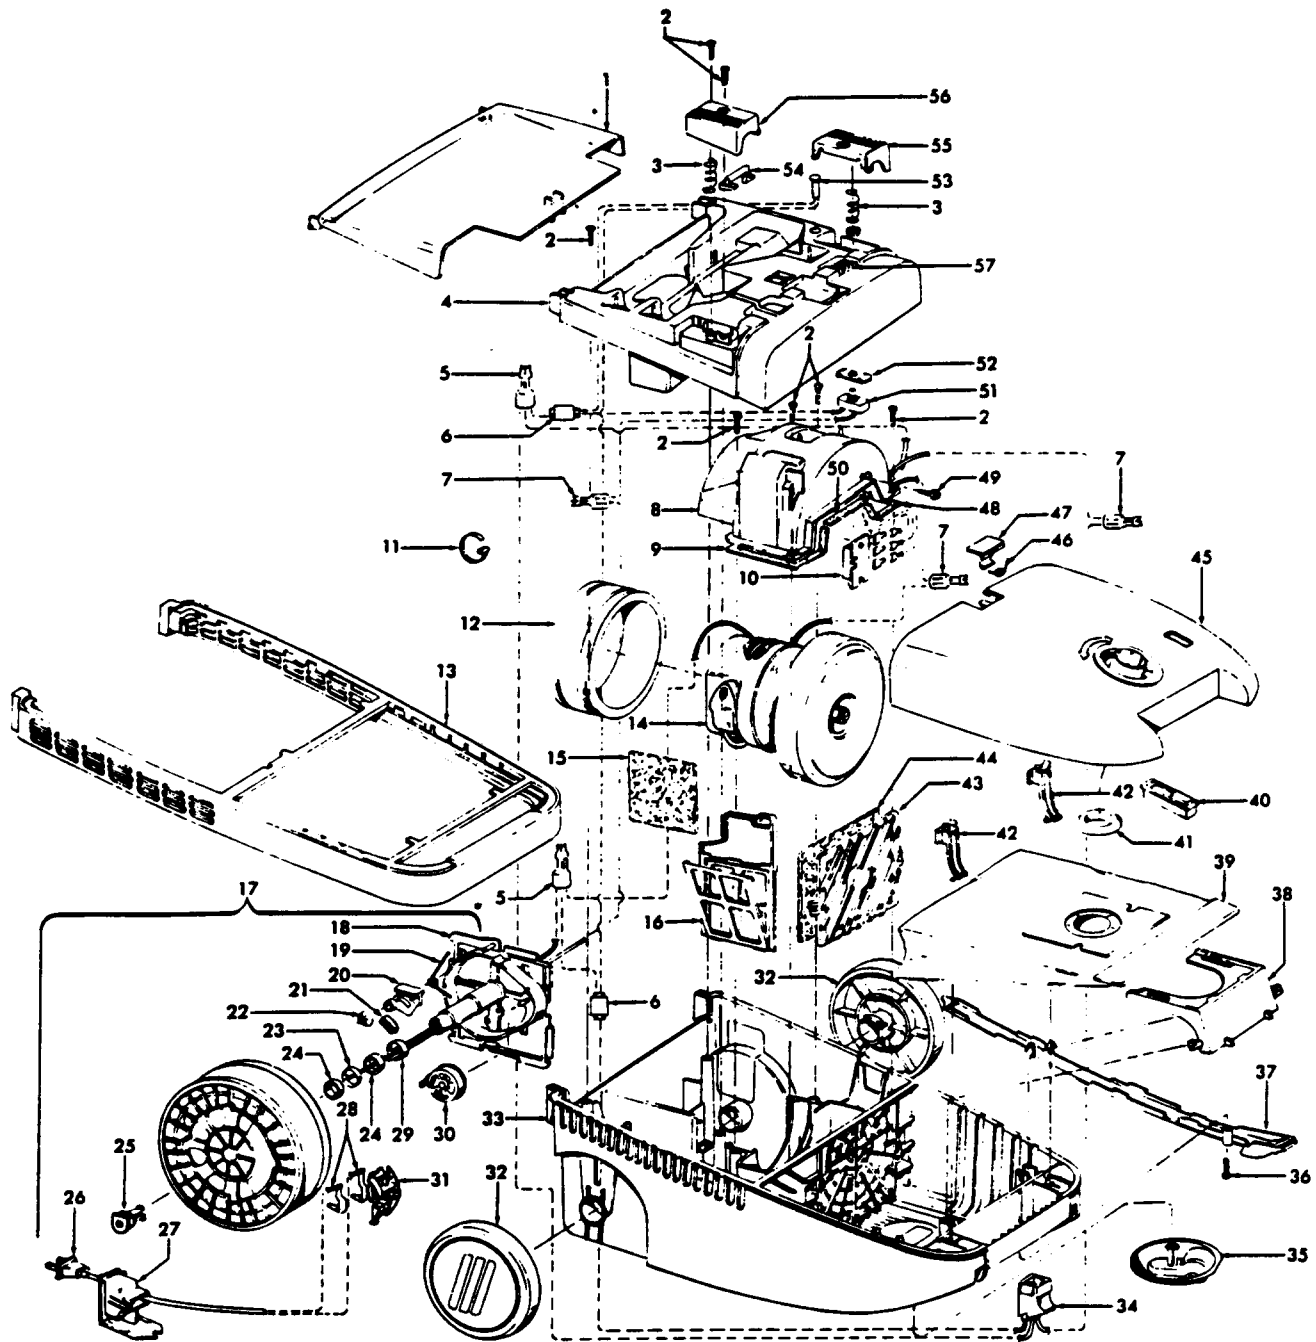

Power Nozzle - + 48438237 ABA

Ref. No.	Part No.	Description
1	46521021	Cord
2	36231145	+ Furniture Guard - ABA - S3595
	36231146	+ Furniture Guard - NAA - S3605
3	48416030	Agitator - 4B
4	163768	Strain Relief Bushing
5	21447041	* Screw
6	27479307	* Wire Tie
7	36131067	Retainer Housing - AG
8	43461021	Nozzle Connector - AG
9	34112005	* Seal
10	34337003	* Seal
11	47171009	+ Lamp Socket
12	18972	Insulated Terminal
13	45517	* Wire Holder
14	42256098	Duct Cover
15	34123017	* Seal
16	35276001	* Detent Spring
17	32175025	Wheel - AG
18	31523005	Wheel Shaft
19	32761001	Wheel
20	31522004	Wheel Shaft
21	21447007	* Screw
22	42246121	Base Plate Assm. (Incl. Items 17, 18, 19, 20, 23, 24)
23	34337004	* Lower Seal
	34378010	* Upper Seal
24	13261AY	* Rib shoe
25	36218005	Grommet
26	27317307	Dirt Finder Bulb - 15W
27	43177063	Motor Assm.
28	51865018	Indicator Lens
29	27666702	* Terminal
30	37258082	Terminal Shield
31	281770KD	Switch
32	51151053	Indicator - PH
33	34361001	Switch Actuator
34	42262032	Housing
35	36131017	* Retainer
36	38353007	Torsion Spring
37	31523006	Pivot Pin
38	38458002	* Depressor
39	38433083	Switch Pedal - ABB - S3595
	38433084	Switch Pedal - NAA - S3605
40	38528011	Belt
41	42252254	Nozzle Body - ABA - S3595
	42252253	Nozzle Body - AAY - S3605
42	39383060	Lens
43	43457037	Swivel Tube - AG

Agitator 48416030

1	48495AY	Thread Guard
2	43267002	Bearing
3	21347003	* Washer
4	36422001	End
5	48445017	Agitator Brush
6	41435018	Thread Guard
7	38537008	End Pulley
8	48418001	Brush Ring
9	31722019	Spacer
10	32724005	Shaft

Ref. No.	Part No.	Description
	43576116	Motor Assm.
1	12028	+ Nut
2	21312774	+ Washer
3	37196065	Fan Cover
4	43551008	Fan Assm.
5	21312774	Washer - FW
6	43551030	Diffuser Assm. Comp.
7	44765230	Armature Assm. Comp.
8	45311069	+ Field Assm. Comp.
9	38353004	Spring (2)
10	168038AG	Brush Carrier (2)
11	21429406	* Screw - Self Tapping - EF (2)
12	168506-	Brush Holder (2)