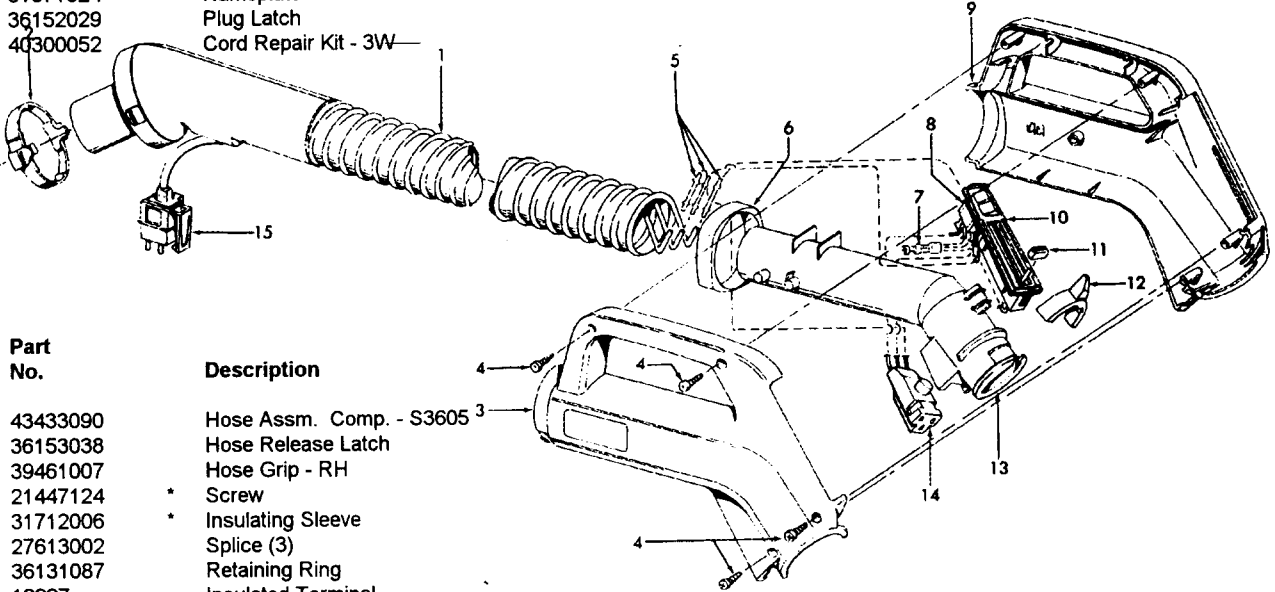

Hose Assembly

Models S3595, S3605

Ref. No.	Part No.	Description
1	43433091	Hose Assm. - Comp. - S3595
2	36153038	Hose Release Latch
3	39461007	Hose Grip - RH
4	21447124	+* Screw
5	31712006	* Insulating Sleeve
	27613002	Splice (3)
6	36131087	Retaining Ring
7	12227	Insulated Terminal
8	28161053	Switch
9	39461008	Hose Grip - LH
10	47561009	Grip Control Panel Assm. (incl. Items 8,14)
11	36153029	Latch Ring
12	38646034	Inner Tube
13	46325030	Connector
14	51371024	+ Nameplate
15	36152029	Plug Latch
	40300052	Cord Repair Kit - 3W