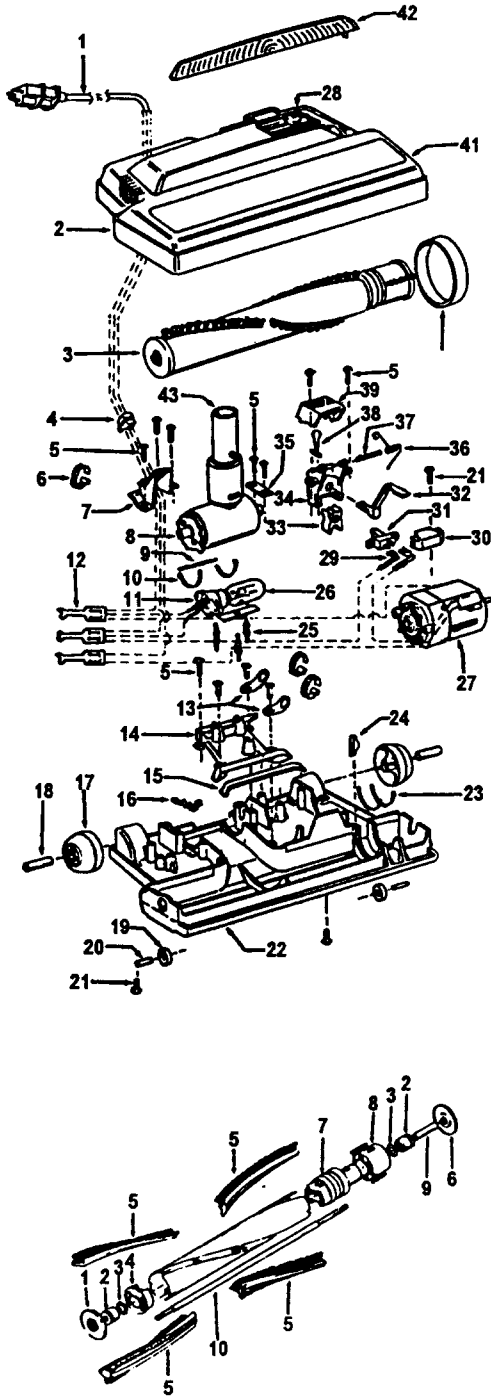

Power Nozzle - + 48438237 ABA

Ref. No.	Part No.	Description
1	46521021	Cord
2	36231145	+ Furniture Guard - ABA - S3595
	36231146	+ Furniture Guard - NAA - S3605
3	48416030	Agitator - 4B
4	163768	Strain Relief Bushing
5	21447041	* Screw
6	27479307	* Wire Tie
7	36131067	Retainer Housing - AG
8	43461021	Nozzle Connector - AG
9	34112005	* Seal
10	34337003	* Seal
11	47171009	+ Lamp Socket
12	18972	Insulated Terminal
13	45517	* Wire Holder
14	42256098	Duct Cover
15	34123017	* Seal
16	35276001	* Detent Spring
17	32175025	Wheel - AG
18	31523005	Wheel Shaft
19	32761001	Wheel
20	31522004	Wheel Shaft
21	21447007	* Screw
22	42246121	Base Plate Assm. (Incl. Items 17, 18, 19, 20, 23, 24)
23	34337004	* Lower Seal
	34378010	* Upper Seal
24	13261AY	* Rib shoe
25	36218005	Grommet
26	27317307	Dirt Finder Bulb - 15W
27	43177063	Motor Assm.
28	51865018	Indicator Lens
29	27666702	* Terminal
30	37258082	Terminal Shield
31	281770KD	Switch
32	51151053	Indicator - PH
33	34361001	Switch Actuator
34	42262032	Housing
35	36131017	* Retainer
36	38353007	Torsion Spring
37	31523006	Pivot Pin
38	38458002	* Depressor
39	38433083	Switch Pedal - ABB - S3595
	38433084	Switch Pedal - NAA - S3605
40	38528011	Belt
41	42252254	Nozzle Body - ABA - S3595
	42252253	Nozzle Body - AAY - S3605
42	39383060	Lens
43	43457037	Swivel Tube - AG

Agitator 48416030

1	48495AY	Thread Guard
2	43267002	Bearing
3	21347003	* Washer
4	36422001	End
5	48445017	Agitator Brush
6	41435018	Thread Guard
7	38537008	End Pulley
8	48418001	Brush Ring
9	31722019	Spacer
10	32724005	Shaft

Ref. No.	Part No.	Description
	43576116	Motor Assm.
1	12028	+ Nut
2	21312774	+ Washer
3	37196065	Fan Cover
4	43551008	Fan Assm.
5	21312774	Washer - FW
6	43551030	Diffuser Assm. Comp.
7	44765230	Armature Assm. Comp.
8	45311069	+ Field Assm. Comp.
9	38353004	Spring (2)
10	168038AG	Brush Carrier (2)
11	21429406	* Screw - Self Tapping - EF (2)
12	168506-	Brush Holder (2)