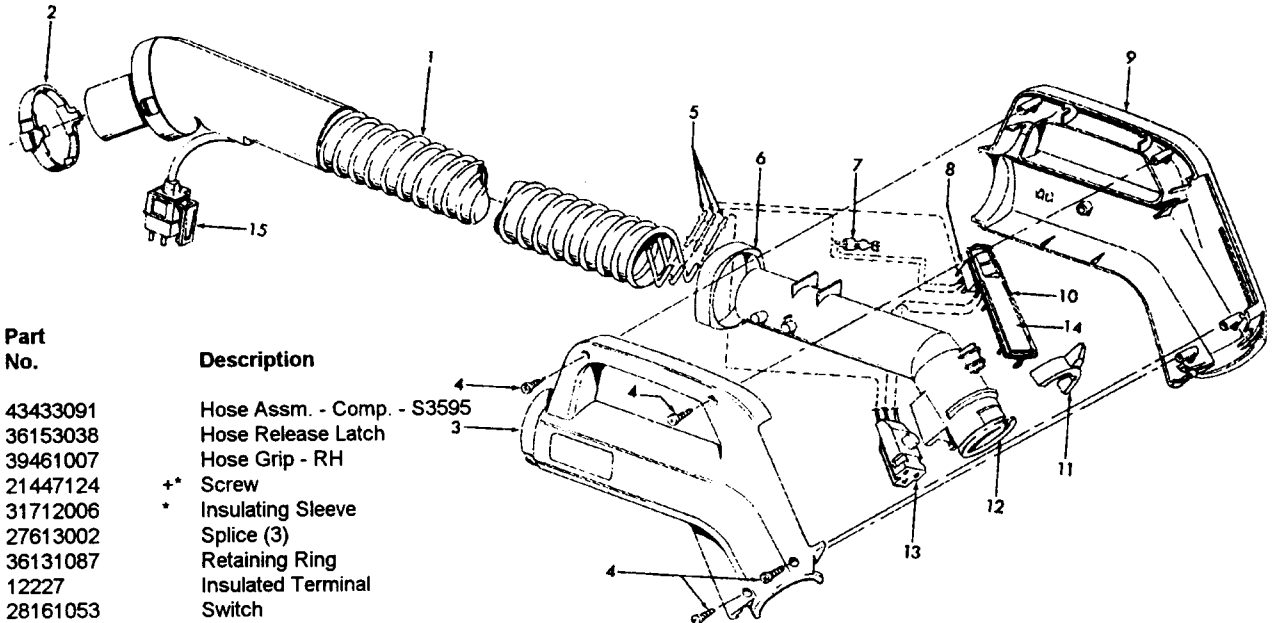

Hose Assembly

Models S3595, S3605

Ref. No.	Part No.	Description
1	43433091	Hose Assm. - Comp. - S3595
2	36153038	Hose Release Latch
3	39461007	Hose Grip - RH
4	21447124	+* Screw
5	31712006	* Insulating Sleeve
	27613002	Splice (3)
6	36131087	Retaining Ring
7	12227	Insulated Terminal
8	28161053	Switch
9	39461008	Hose Grip - LH
10	47561009	Grip Control Panel Assm. (incl. Items 8,14)
11	36153029	Latch Ring
12	38646034	Inner Tube
13	46325030	Connector
14	51371024	+ Nameplate
15	36152029	Plug Latch
	40300052	Cord Repair Kit - 3W