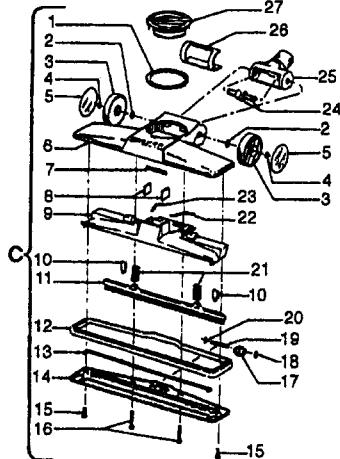

Rug & Floor Nozzle

Models S3183, S3187, S3187-030, S3203, S3205, S3207, S3215, S3241, S3247, S3257, S3259, S3289, S3291, S3299, S3299-031, S3401

A	48476026	+ Rug & Floor Nozzle - AAP - S3205, S3299, S3299-031 (Replaced by 43414101 +)
1	43463012	+ Connector Tube
2	13267	+* Felt Gasket
3	38615156	Nozzle Body - JM - S3299
4	13259PH	+ Litter Picker
5	15963FW	+ Spring
6	13261AY	* Rib Shoe
7	16184	Brush Back
8	161413	+* Tube Retainer
9	31524005	Roller Shaft
10	42246002	+ Bottom Plate
11	12955	* Screw
12	13157AG	+ Roller
B	43414105	+ Rug & Floor Nozzle - AAP - S3183, S3203, S3215, S3241, S3247, S3289, S3291, S3401 (Replaced by 43414121)
1	166652JM	Nozzle Tube (See Note)
2	166651	Gasket
3	43414089	Nozzle Body - JM
4	166646	Brush Retainer
5	166650AY	+ Tube Clamp
6	166648AW	+* Screw
7	166649FW	Spring
8	166656	Brush Back
C	48476064	+ Rug & Floor Nozzle - AAP - S3187, S3187-030 (Replaced by 43414101)
	48476066	+ Rug & Floor Nozzle - JM - S3207, S3257 (Replaced by 43414101)
	43414101	+ Rug & Floor Nozzle - MX - S3259
1	34113001	+ Foam Seal
2	169241AW	* Washer
3	169239JR	+ Wheel
	169239AG	Wheel - S3207
4	13730	* Lock Ring
5	169242	Wheel Cover
6	38615161	+ Nozzle Body - JM
7	34112001	* Foam Seal
8	34223002	+ Felt Seal
9	169250AG	+ Brush Housing
10	169253AY	+ Rib Shoe
11	169256	+ Brush Back
12	169247JR	+ Furniture Guard
	169247JM	+ Furniture Guard - S3207, S3257
13	169251	+ Gasket
14	169538	+ Bottom Plate
15	21481464	+ Screw
16	21481465	+ Screw
17	169243AG	Roller
18	21312758	+* Washer
19	169244AW	Roller Shaft
20	24735081	* Lock Ring
21	166649FW	Spring
22	34513001	Foam Seal - L.H.
23	34513002	Foam Seal - R.H.
24	169240AY	+ Wheel Shaft
25	169249JM	+ Connector Tube
26	34122006	Seal
27	169254JM	+ Control Knob