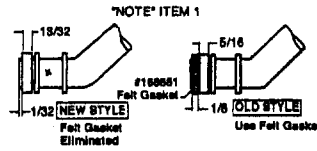

Rug & Floor Nozzle

Models S3183, S3187, S3187-030, S3203, S3205, S3207, S3215, S3241, S3247, S3257, S3259, S3289, S3291, S3299, S3299-031, S3401

A	48476026	+ Rug & Floor Nozzle - AAP - S3205, S3299, S3299-031 (Replaced by 43414101 +)
1	43463012	+ Connector Tube
2	13267	+* Felt Gasket
3	38615156	Nozzle Body - JM - S3299
4	13259PH	+ Litter Picker
5	15963FW	+ Spring
6	13261AY	* Rib Shoe
7	16184	Brush Back
8	161413	+* Tube Retainer
9	31524005	Roller Shaft
10	42246002	+ Bottom Plate
11	12955	* Screw
12	13157AG	+ Roller
B	43414105	+ Rug & Floor Nozzle - AAP - S3183, S3203, S3215, S3241, S3247, S3289, S3291, S3401 (Replaced by 43414121)
1	166652JM	Nozzle Tube (See Note)
2	166651	Gasket
3	43414089	Nozzle Body - JM
4	166646	Brush Retainer
5	166650AY	+ Tube Clamp
6	166648AW	+* Screw
7	166649FW	Spring
8	166656	Brush Back
C	48476064	+ Rug & Floor Nozzle - AAP - S3187, S3187-030 (Replaced by 43414101)
	48476066	+ Rug & Floor Nozzle - JM - S3207, S3257 (Replaced by 43414101)
	43414101	+ Rug & Floor Nozzle - MX - S3259
1	34113001	+ Foam Seal
2	169241AW	* Washer
3	169239JR	+ Wheel
	169239AG	Wheel - S3207
4	13730	* Lock Ring
5	169242	Wheel Cover
6	38615161	+ Nozzle Body - JM
7	34112001	* Foam Seal
8	34223002	+ Felt Seal
9	169250AG	+ Brush Housing
10	169253AY	+ Rib Shoe
11	169256	+ Brush Back
12	169247JR	+ Furniture Guard
	169247JM	+ Furniture Guard - S3207, S3257
13	169251	+ Gasket
14	169538	+ Bottom Plate
15	21481464	+ Screw
16	21481465	+ Screw
17	169243AG	Roller
18	21312758	+* Washer
19	169244AW	Roller Shaft
20	24735081	* Lock Ring
21	166649FW	Spring
22	34513001	Foam Seal - L.H.
23	34513002	Foam Seal - R.H.
24	169240AY	+ Wheel Shaft
25	169249JM	+ Connector Tube
26	34122006	Seal
27	169254JM	+ Control Knob