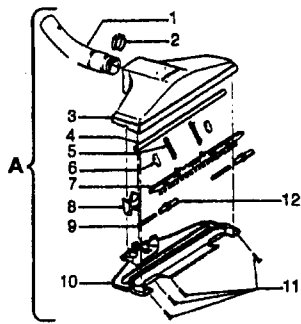

Rug & Floor Nozzle

Models S3183, S3187, S3187-030, S3203, S3205, S3207, S3215, S3241, S3247, S3257, S3259, S3289, S3291, S3299, S3299-031, S3401

A	48476026	+ Rug & Floor Nozzle - AAP - S3205, S3299, S3299-031 (Replaced by 43414101 +)
1	43463012	+ Connector Tube
2	13267	+* Felt Gasket
3	38615156	Nozzle Body - JM - S3299
4	13259PH	+ Litter Picker
5	15963FW	+ Spring
6	13261AY	* Rib Shoe
7	16184	Brush Back
8	161413	+* Tube Retainer
9	31524005	Roller Shaft
10	42246002	+ Bottom Plate
11	12955	* Screw
12	13157AG	+ Roller
B	43414105	+ Rug & Floor Nozzle - AAP - S3183, S3203, S3215, S3241, S3247, S3289, S3291, S3401 (Replaced by 43414121)
1	166652JM	Nozzle Tube (See Note)
2	166651	Gasket
3	43414089	Nozzle Body - JM
4	166646	Brush Retainer
5	166650AY	+ Tube Clamp
6	166648AW	+* Screw
7	166649FW	Spring
8	166656	Brush Back
C	48476064	+ Rug & Floor Nozzle - AAP - S3187, S3187-030 (Replaced by 43414101)
	48476066	+ Rug & Floor Nozzle - JM - S3207, S3257 (Replaced by 43414101)
	43414101	+ Rug & Floor Nozzle - MX - S3259
1	34113001	+ Foam Seal
2	169241AW	* Washer
3	169239JR	+ Wheel
	169239AG	Wheel - S3207
4	13730	* Lock Ring
5	169242	Wheel Cover
6	38615161	+ Nozzle Body - JM
7	34112001	* Foam Seal
8	34223002	+ Felt Seal
9	169250AG	+ Brush Housing
10	169253AY	+ Rib Shoe
11	169256	+ Brush Back
12	169247JR	+ Furniture Guard
	169247JM	+ Furniture Guard - S3207, S3257
13	169251	+ Gasket
14	169538	+ Bottom Plate
15	21481464	+ Screw
16	21481465	+ Screw
17	169243AG	Roller
18	21312758	+* Washer
19	169244AW	Roller Shaft
20	24735081	* Lock Ring
21	166649FW	Spring
22	34513001	Foam Seal - L.H.
23	34513002	Foam Seal - R.H.
24	169240AY	+ Wheel Shaft
25	169249JM	+ Connector Tube
26	34122006	Seal
27	169254JM	+ Control Knob