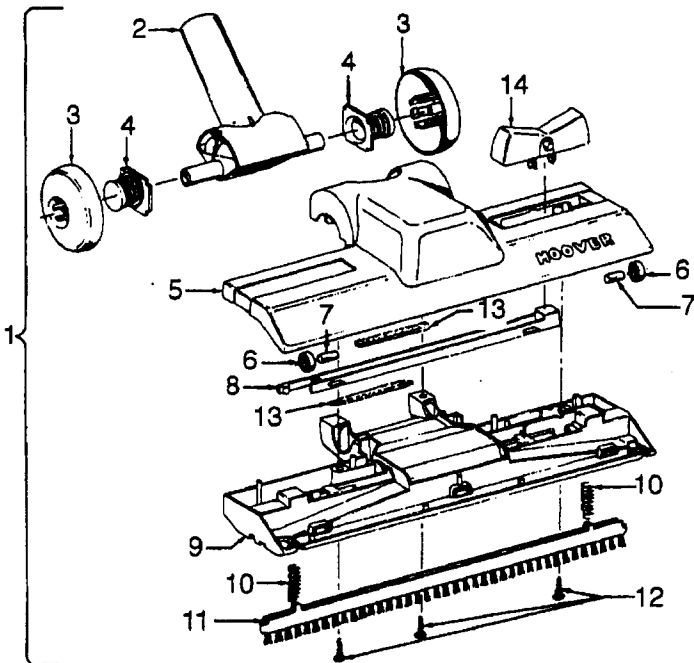

Rug & Floor Nozzle

Ref. No.	Part No.	Description
1	43414121	+ Standard Rug & Floor Nozzle Assem. - AAP
	43414139	+ Standard Rug & Floor Nozzle Assem. - AAP
	43414140	Standard Rug & Floor Nozzle Assem. - ABE (S3393-020, S3521)
	0M114169	Standard Rug & Floor Nozzle - ABX - S1221, S1315, S1337, S3393-040
	43414170	+ Standard Rug & Floor Nozzle AG - S1339, S3547
	43414172	Standard Rug & Floor Nozzle - AG
2	38646039	Nozzle Tube - AG
3	38615153	+ Rug & Floor Nozzle - AAP
	38615182	Rug & Floor Nozzle - ABE S3393-020, S3521, S1339, S3547, S1221, S1315, S1337
4	38521018	Roller (2) (Nozzle 43414172 req's 4)
5	31511004	Roller Axle - AY (2) (Nozzle 43414172 req's 4)
6	36414018	Brush Housing S1221, S1315, S1337
7	166649FW	Spring (2)
8	48443003	Brush Back Assem. - AG
9	21447203	Screw - Self Tapping (2)
10	38454004	Brush Back Lever - MV
	38454006	+ Brush Back Lever - ABN S3393-020, S3521, S1221 S1339, S3547
11	21329105	+ Felt Washer

Ref. No.	Part No.	Description
1	43414101	+ Deluxe Rug & Floor Nozzle Assem. - AAP
2	38646045	Nozzle Connector - AAP
3	43244043	Wheel & Bearing Assem. (2)
4	38511016	Wheel Bearing - AAT (2)
5	38615180	Rug & Floor Nozzle - AAP
6	38521018	Roller (2)
7	31511004	Roller Axle - AY (2)
8	38451008	Slider - AG
9	36414013	+ Brush Housing - MV
10	166649FW	Spring (2)
11	48443004	Brush Back Assem. - AG
12	21447203	Screw - Self Tapping (3)
13	34122013	+ Seal (2)
14	38434015	Pedal - MV