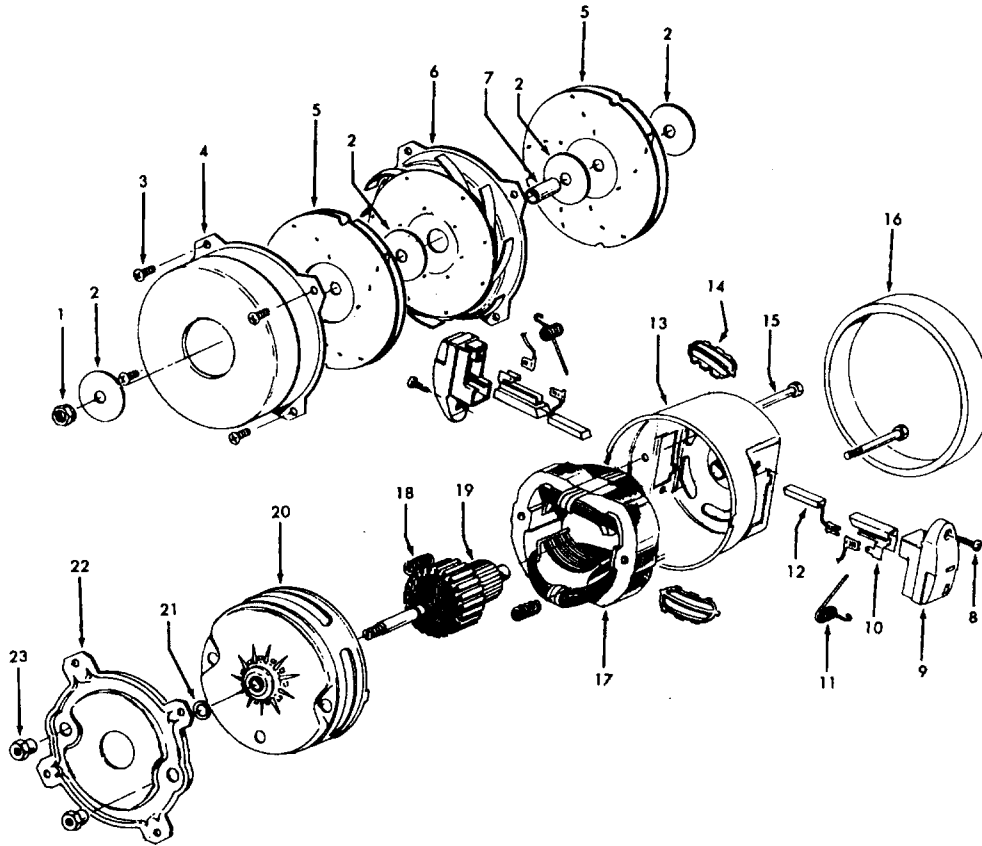

Motor

Model S3203, S3205, S3207, S3209, S3211, S3213, S3241, S3243, S3245, S3247, S3257, S3261, S3263, S3265, S3267 S3291, S3293, S3295, S3401, S3403, S3433

MOTOR 43577109 - (1.7)

Ref. No.	Part No.	Description
1	33426001	Nut
2	21312701	* Washer
3	21434224	+* Screw
4	37191016	Outerstage Housing
5	43566017	Fan
6	43551005	Interstage
7	31742010	Spacer
8	21429406	* Screw
9	167696AG	Brush Carrier
10	N/A	Brush Holder - Use Brush Carrier Assem. - 47318008 (Inlc. It. 9 - 12)
11	38353004	Spring
12	167681	Carbon Brush
13	42937003	Motor Housing - Upper
14	169702BZ	+* Bushing
15	33421004	+ Bolt
16	31195002	Insulator
17	45311035	Field Coil
18	167721FW	Spring
19	44765171	Armature
20	37191085	Motor Housing - Lower
21	31148002	Spacer
22	36322002	Mounting Plate
23	167695EF	Nut