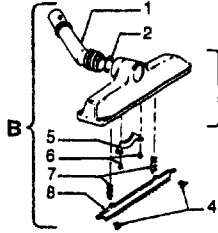

Rug & Floor Nozzle

Models S3183, S3187, S3187-030, S3203, S3205, S3207, S3215, S3241, S3247, S3257, S3259, S3289, S3291, S3299, S3299-031, S3401

A	48476026	+ Rug & Floor Nozzle - AAP - S3205, S3299, S3299-031 (Replaced by 43414101 +)
1	43463012	+ Connector Tube
2	13267	+* Felt Gasket
3	38615156	Nozzle Body - JM - S3299
4	13259PH	+ Litter Picker
5	15963FW	+ Spring
6	13261AY	* Rib Shoe
7	16184	Brush Back
8	161413	+* Tube Retainer
9	31524005	Roller Shaft
10	42246002	+ Bottom Plate
11	12955	* Screw
12	13157AG	+ Roller
B	43414105	+ Rug & Floor Nozzle - AAP - S3183, S3203, S3215, S3241, S3247, S3289, S3291, S3401 (Replaced by 43414121)
1	166652JM	Nozzle Tube (See Note)
2	166651	Gasket
3	43414089	Nozzle Body - JM
4	166646	Brush Retainer
5	166650AY	+ Tube Clamp
6	166648AW	+* Screw
7	166649FW	Spring
8	166656	Brush Back
C	48476064	+ Rug & Floor Nozzle - AAP - S3187, S3187-030 (Replaced by 43414101)
	48476066	+ Rug & Floor Nozzle - JM - S3207, S3257 (Replaced by 43414101)
	43414101	+ Rug & Floor Nozzle - MX - S3259
1	34113001	+ Foam Seal
2	169241AW	* Washer
3	169239JR	+ Wheel
	169239AG	Wheel - S3207
4	13730	* Lock Ring
5	169242	Wheel Cover
6	38615161	+ Nozzle Body - JM
7	34112001	* Foam Seal
8	34223002	+ Felt Seal
9	169250AG	+ Brush Housing
10	169253AY	+ Rib Shoe
11	169256	+ Brush Back
12	169247JR	+ Furniture Guard
	169247JM	+ Furniture Guard - S3207, S3257
13	169251	+ Gasket
14	169538	+ Bottom Plate
15	21481464	+ Screw
16	21481465	+ Screw
17	169243AG	Roller
18	21312758	+* Washer
19	169244AW	Roller Shaft
20	24735081	* Lock Ring
21	166649FW	Spring
22	34513001	Foam Seal - L.H.
23	34513002	Foam Seal - R.H.
24	169240AY	+ Wheel Shaft
25	169249JM	+ Connector Tube
26	34122006	Seal
27	169254JM	+ Control Knob