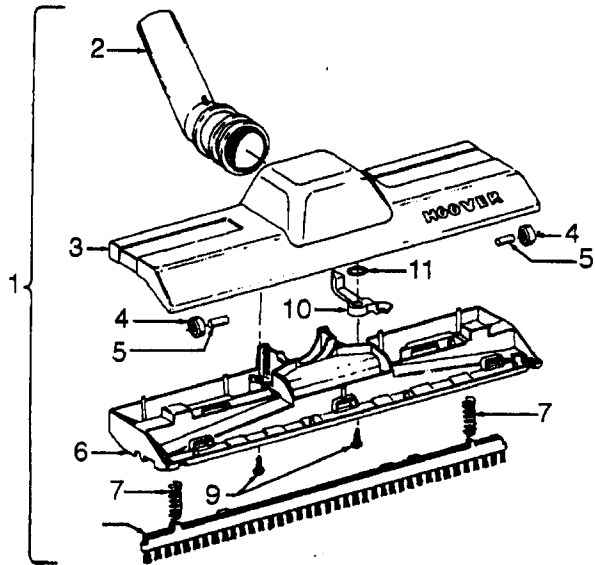

Rug & Floor Nozzle

Ref. No.	Part No.	Description
1	43414121	+ Standard Rug & Floor Nozzle Assem. - AAP
	43414139	+ Standard Rug & Floor Nozzle Assem. - AAP
	43414140	Standard Rug & Floor Nozzle Assem. - ABE (S3393-020, S3521)
	0M114169	Standard Rug & Floor Nozzle - ABX - S1221, S1315, S1337, S3393-040
	43414170	+ Standard Rug & Floor Nozzle AG - S1339, S3547
	43414172	Standard Rug & Floor Nozzle - AG
2	38646039	Nozzle Tube - AG
3	38615153	+ Rug & Floor Nozzle - AAP
	38615182	Rug & Floor Nozzle - ABE S3393-020, S3521, S1339, S3547, S1221, S1315, S1337
4	38521018	Roller (2) (Nozzle 43414172 req's 4)
5	31511004	Roller Axle - AY (2) (Nozzle 43414172 req's 4)
6	36414018	Brush Housing S1221, S1315, S1337
7	166649FW	Spring (2)
8	48443003	Brush Back Assem. - AG
9	21447203	Screw - Self Tapping (2)
10	38454004	Brush Back Lever - MV
	38454006	+ Brush Back Lever - ABN S3393-020, S3521, S1221 S1339, S3547
11	21329105	+ Felt Washer

Ref. No.	Part No.	Description
1	43414101	+ Deluxe Rug & Floor Nozzle Assem. - AAP
2	38646045	Nozzle Connector - AAP
3	43244043	Wheel & Bearing Assem. (2)
4	38511016	Wheel Bearing - AAT (2)
5	38615180	Rug & Floor Nozzle - AAP
6	38521018	Roller (2)
7	31511004	Roller Axle - AY (2)
8	38451008	Slider - AG
9	36414013	+ Brush Housing - MV
10	166649FW	Spring (2)
11	48443004	Brush Back Assem. - AG
12	21447203	Screw - Self Tapping (3)
13	34122013	+ Seal (2)
14	38434015	Pedal - MV