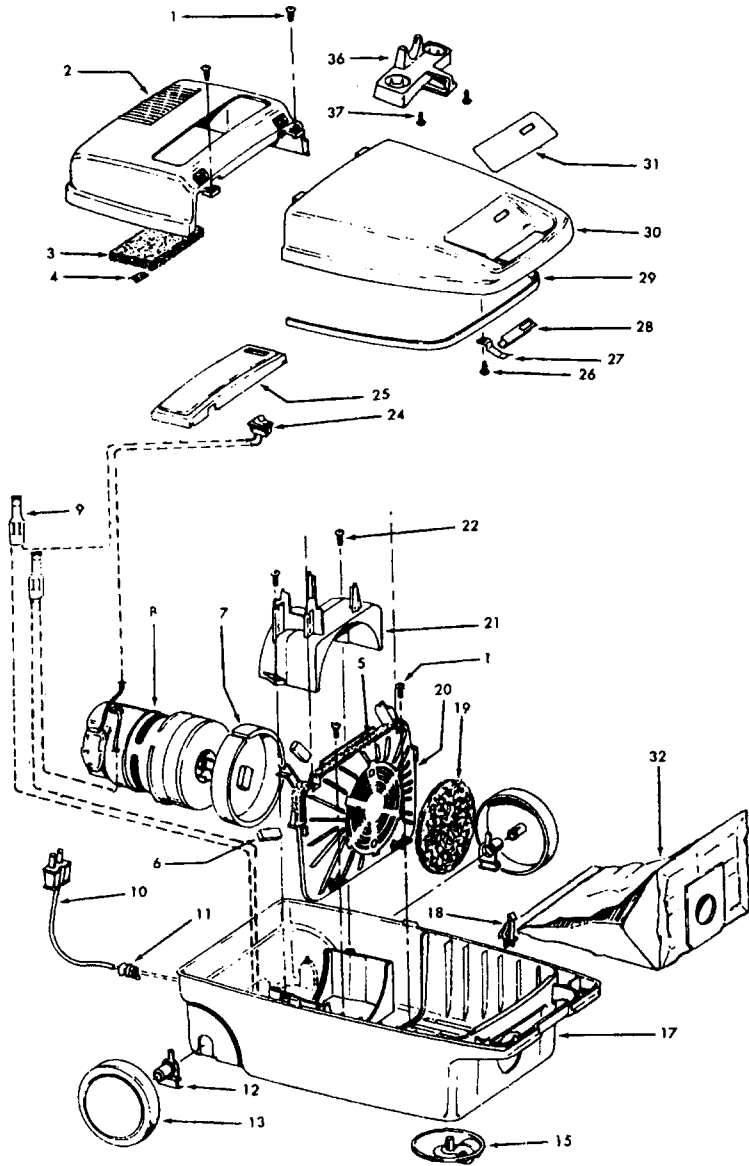

Spirit

Model S3205, S3205-022, S3025-032

S3205 - 1.7 PHP Motor
 S3205-022 - 2.2 PHP Motor
 S3205-032 - Add Tool Rack

Ref. No.	Part No.	Description
1	21447041	* Screw
2	37195047	Motor Cover - JM
3	34163003	Diffuser
4	21366004	* Speed Nut
5	34133007	Seal
6	34132006	+ Pad
7	34143002	Seal
8	43577109	Motor - 1.7 (P - 111)
	43577013	+ Motor - 2.2 (P - 163)
9	48969	Wire Nut
10	46363039	Attach. Cord - AAP -16
11	27482301	Strain Relief
12	38511015	Wheel Bearing - AG
13	38522061	Wheel - AG
15	41432040	Wheel Carrier - AG
17	37231039	Main Body - MD
18	36151015	Latch
19	31114009	Filter
20	36426012	Filter Support
21	36321011	Motor Retainer
22	21447072	* Screw
24	28164276	Switch
25	37214052	Control Panel - AAP
26	21447027	+* Screw
27	36172046	Spring Clip
28	51151010	Bag Indicator
29	38781010	Seal
30	42212030	Bag Housing Lid -MA
	42212062	Bag Housing Lid -MA -
	S3205-032	
31	51375062	Nameplate - S3205
	51375091	+ Nameplate
32	4010028K	Paper Bag - 3 Pk.
36	36433054	Tool Rack - MA
37	21447003	* Screw
	56513208	Owner Manual
	58173374	+ Carton
	58461020	+ Top Support
	58364013	+ Front Support
	58353007	+ Bottom Support
	58351015	+ Mid Pad
	58173375	+ Carton - S3205-032

Ref. No.	Part No.	Description
1	43414101	+ Deluxe Rug & Floor Nozzle Assem. - AAP
2	38646045	Nozzle Connector - AAP
3	43244043	Wheel & Bearing Assem. (2)
4	38511016	Wheel Bearing - AAT (2)
5	38615180	Rug & Floor Nozzle - AAP
6	38521018	Roller (2)
7	31511004	Roller Axle - AY (2)
8	38451008	Slider - AG
9	36414013	+ Brush Housing - MV
10	166649FW	Spring (2)
11	48443004	Brush Back Assem. - AG
12	21447203	Screw - Self Tapping (3)
13	34122013	+ Seal (2)
14	38434015	Pedal - MV