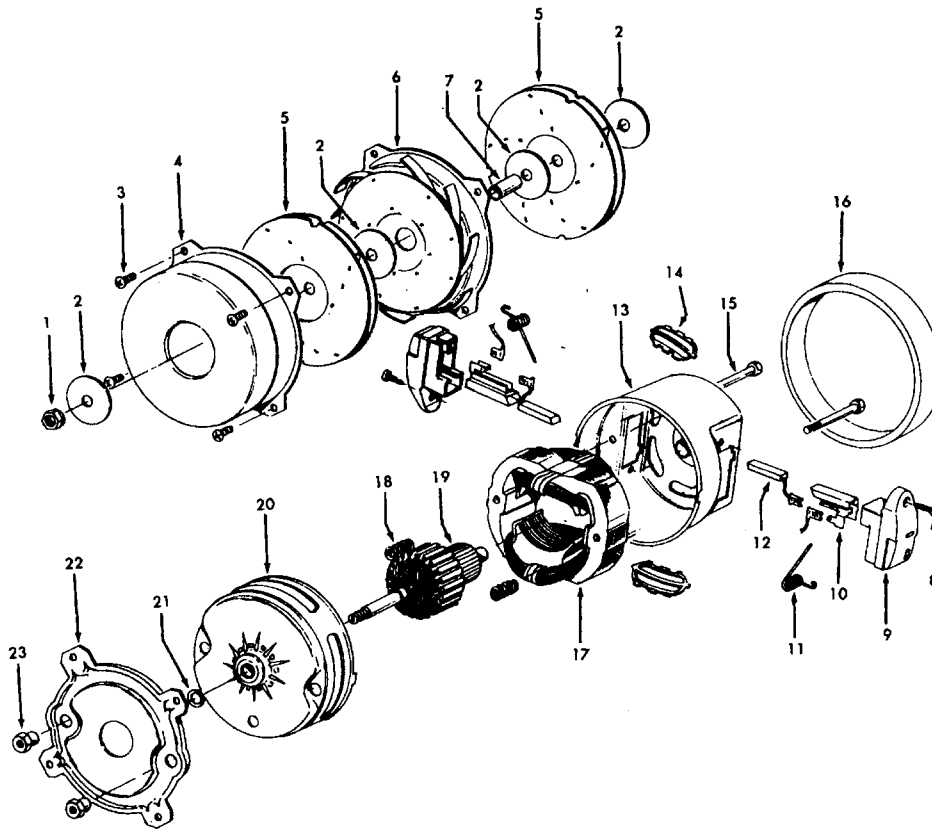

Ref. No.	Part No.	Description
1	33426001	Nut
2	21312701	* Washer
3	21434224	+* Screw
4	37191016	Outerstage Housing
5	43566017	Fan
6	43551005	Interstage
7	31742010	Spacer
8	21429406	* Screw
9	167696AG	Brush Carrier
10	N/A	Brush Holder - Use Brush Carrier Assem. 47318008 (Incl. It. 9-12)
11	38353004	Spring
12	167681	Carbon Brush
13	42937003	Motor Housing - Upper
14	169702BZ	+* Bushing
15	33421004	+ Bolt
16	31195002	Air Baffle
17	45311051	Field Coil
18	167721FW	Compression Spring
19	44765171	Armature
20	37191085	Motor Housing - Lower
21	31148002	Spacer
22	36322002	Mounting Plate
23	167695EF	Nut

Ref. No.	Part No.	Description
1	43414101	+ Deluxe Rug & Floor Nozzle Assem. - AAP
2	38646045	Nozzle Connector - AAP
3	43244043	Wheel & Bearing Assem. (2)
4	38511016	Wheel Bearing - AAT (2)
5	38615180	Rug & Floor Nozzle - AAP
6	38521018	Roller (2)
7	31511004	Roller Axle - AY (2)
8	38451008	Slider - AG
9	36414013	+ Brush Housing - MV
10	166649FW	Spring (2)
11	48443004	Brush Back Assem. - AG
12	21447203	Screw - Self Tapping (3)
13	34122013	+ Seal (2)
14	38434015	Pedal - MV