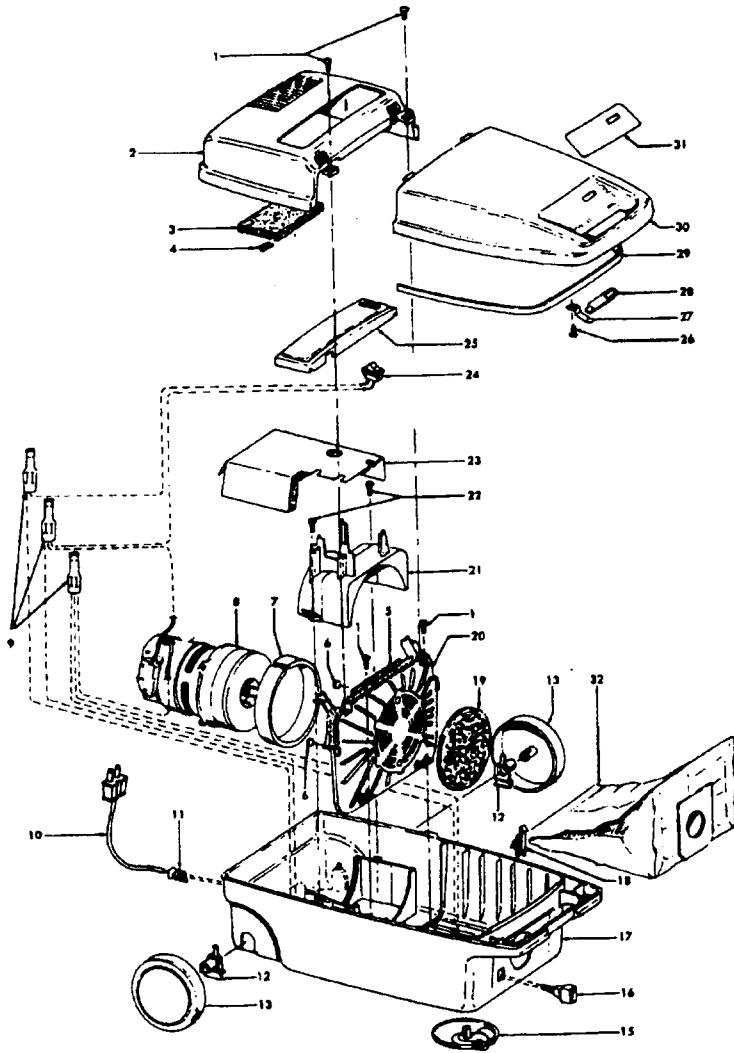

Agitator

Ref. No.	Part No.	Description
	48416009	Agitator
1	41435018	Thread Guard
2	43267002	Bearing
3	21347003	* Spring Washer
4	36422001	End
5	48445017	Agitator Brush
6	160070	Shaft
8	38537002	End Pulley
9	41435021	Thread Guard

Ref. No.	Part No.	Description
	48438189 A, C	Power Nozzle - LS - S3189, S3193, S3213
	48438057 D	Power Nozzle - MX - 4.5' Cord - S3245
	48438189 F	Power Nozzle - LZ - S3211, S3261, S3263, S3263-036, S3263-060, S3403, S3403-022
	48438190 G, J	Power Nozzle - LZ - S3209, S3419, S3425, S3425-022, S3425-032, S3425-060, S3403-022
	48438058 H +	Power Nozzle - LZ - 4.5' Cord
1	46321005	Attachment Cord 4.5'- AG
	46321088	Cord - AG - 3.5
2	42252059 A, C, D, E, F, G, H	Body - LS
	42252174 I, J	Body - AAP
	51375042 A, B, C +	Nameplate
	52125095 F +	Nameplate
	52125088 G	Nameplate
	52125107 H +	Nameplate
	52125113 I	Nameplate
	52125096 J	Nameplate
3	48416009	Agitator
2	163768	Strain Relief
5	34663003	Bracket
6	43482024	Nozzle Connector - LZ
7	12227	Insulated Terminal (2 Wire)
8	34112005	* Seal
9	34337003	* Seal
10	21447041	* Screw
11	32175025	Wheel - AG
12	31523005	Wheel Shaft
13	42246120	Base Plate
14	21447007	* Screw
15	34337004	* Seal
16	42256090	+ Duct Cover
17	34123015	* Duct Cover Seal
18	35276001	* Detent Spring
19	43177073	Motor
20	35271001	Bracket - LH
21	38528011	Belt