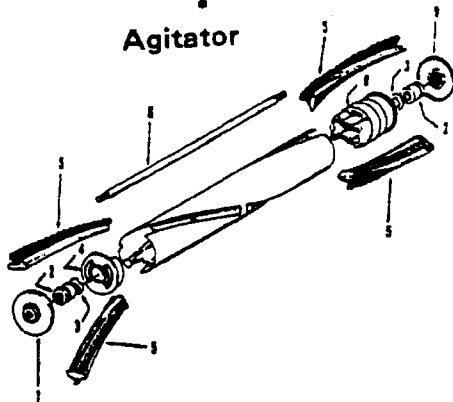

Agitator

Ref. No.	Part No.	Description
	48416009	Agitator
1	41435018	Thread Guard
2	43267002	Bearing
3	21347003	* Spring Washer
4	36422001	End
5	48445017	Agitator Brush
6	160070	Shaft
8	38537002	End Pulley
9	41435021	Thread Guard

Ref. No.	Part No.	Description
	48438189 A, C	Power Nozzle - LS - S3189, S3193, S3213
	48438057 D	Power Nozzle - MX - 4.5' Cord - S3245
	48438189 F	Power Nozzle - LZ - S3211, S3261, S3263, S3263-036, S3263-060, S3403, S3403-022
	48438190 G, J	Power Nozzle - LZ - S3209, S3419, S3425, S3425-022, S3425-032, S3425-060, S3403-022
	48438058 H +	Power Nozzle - LZ - 4.5' Cord
1	46321005	Attachment Cord 4.5'- AG
	46321088	Cord - AG - 3.5
2	42252059 A, C, D, E, F, G, H	Body - LS
	42252174 I, J	Body - AAP
	51375042 A, B, C +	Nameplate
	52125095 F +	Nameplate
	52125088 G	Nameplate
	52125107 H +	Nameplate
	52125113 I	Nameplate
	52125096 J	Nameplate
3	48416009	Agitator
2	163768	Strain Relief
5	34663003	Bracket
6	43482024	Nozzle Connector - LZ
7	12227	Insulated Terminal (2 Wire)
8	34112005	* Seal
9	34337003	* Seal
10	21447041	* Screw
11	32175025	Wheel - AG
12	31523005	Wheel Shaft
13	42246120	Base Plate
14	21447007	* Screw
15	34337004	* Seal
16	42256090	+ Duct Cover
17	34123015	* Duct Cover Seal
18	35276001	* Detent Spring
19	43177073	Motor
20	35271001	Bracket - LH
21	38528011	Belt